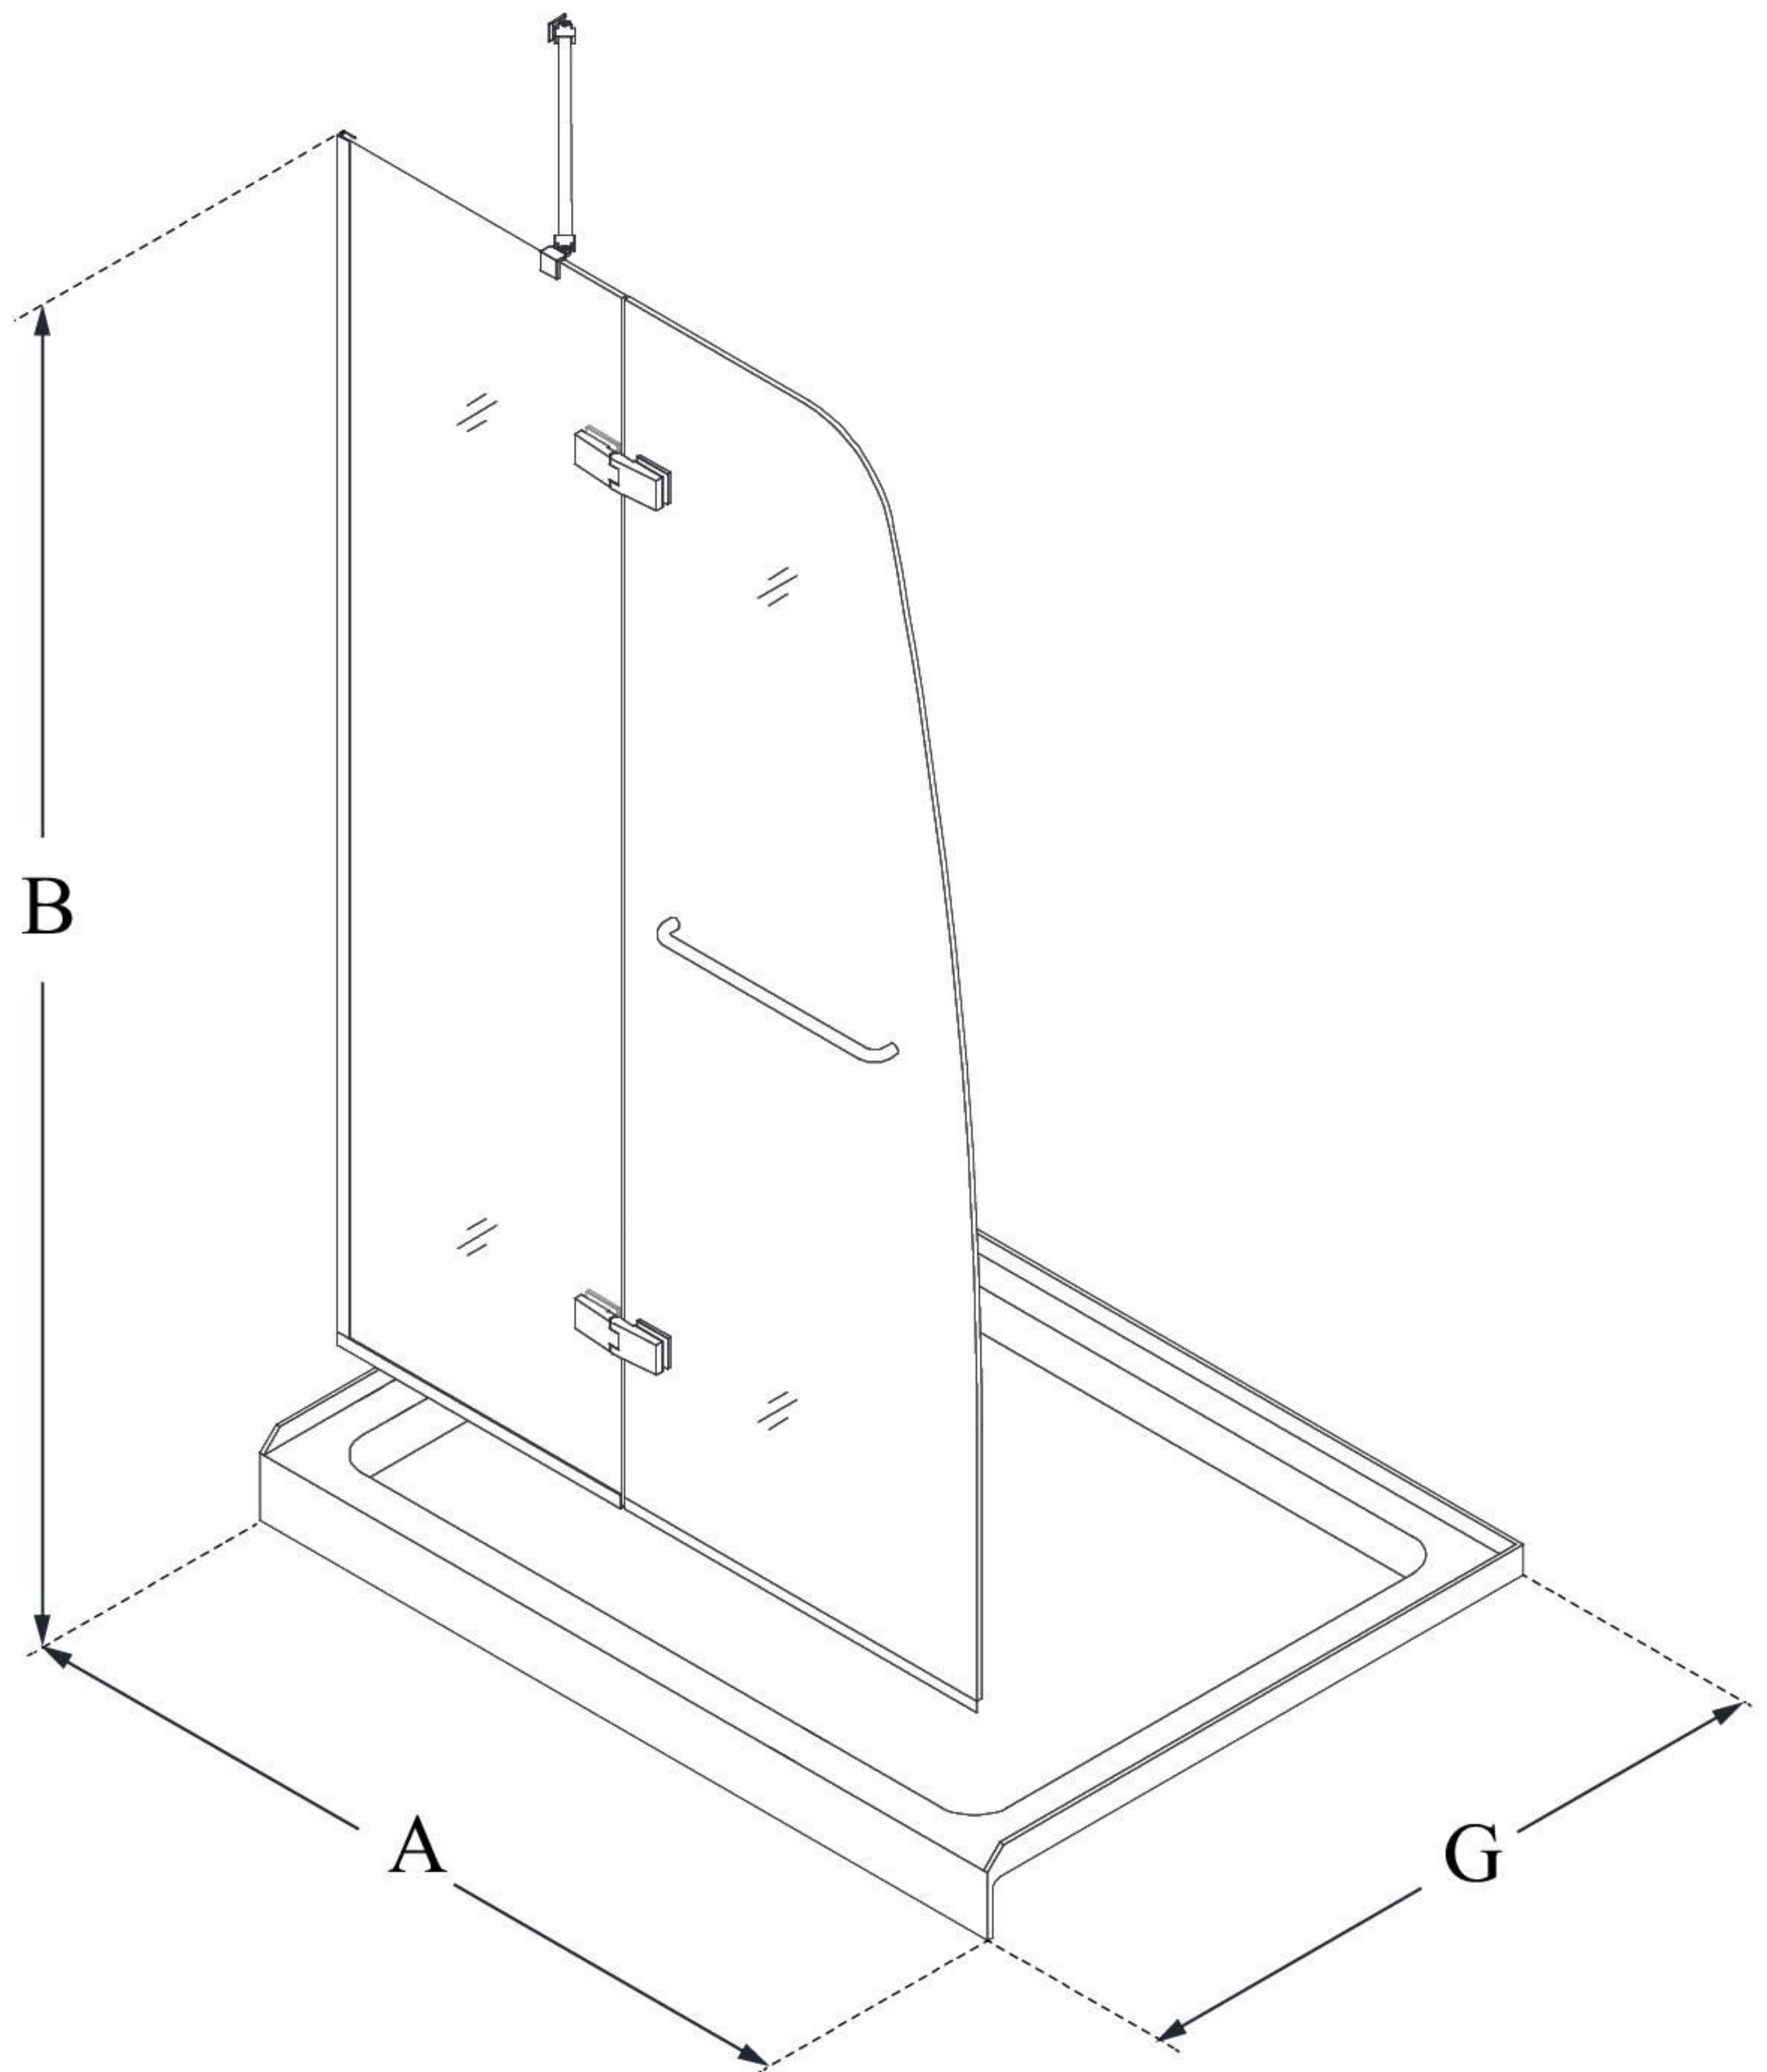

DL-6521

AQUA ULTRA

DreamLine Aqua Ultra 32 in. D x
60 in. W x 74 3/4 in. H Frameless
Hinged Shower Door and SlimLine
Shower Base Kit

KIT CONTENTS:

- SHOWER DOOR
- SHOWER BASE

CONFIGURATION DIMENSIONS:

A: 60"
KIT WIDTH

B: 74 3/4"
KIT HEIGHT

G: 32"
KIT DEPTH

AVAILABLE DRAIN LOCATIONS:

- CENTER
- LEFT
- RIGHT

For precise drain location, please refer to the
included base technical drawing

DreamLine reserves the right to update or modify the hardware or materials pictured
without prior notice for the purpose of product improvement and customer satisfaction.