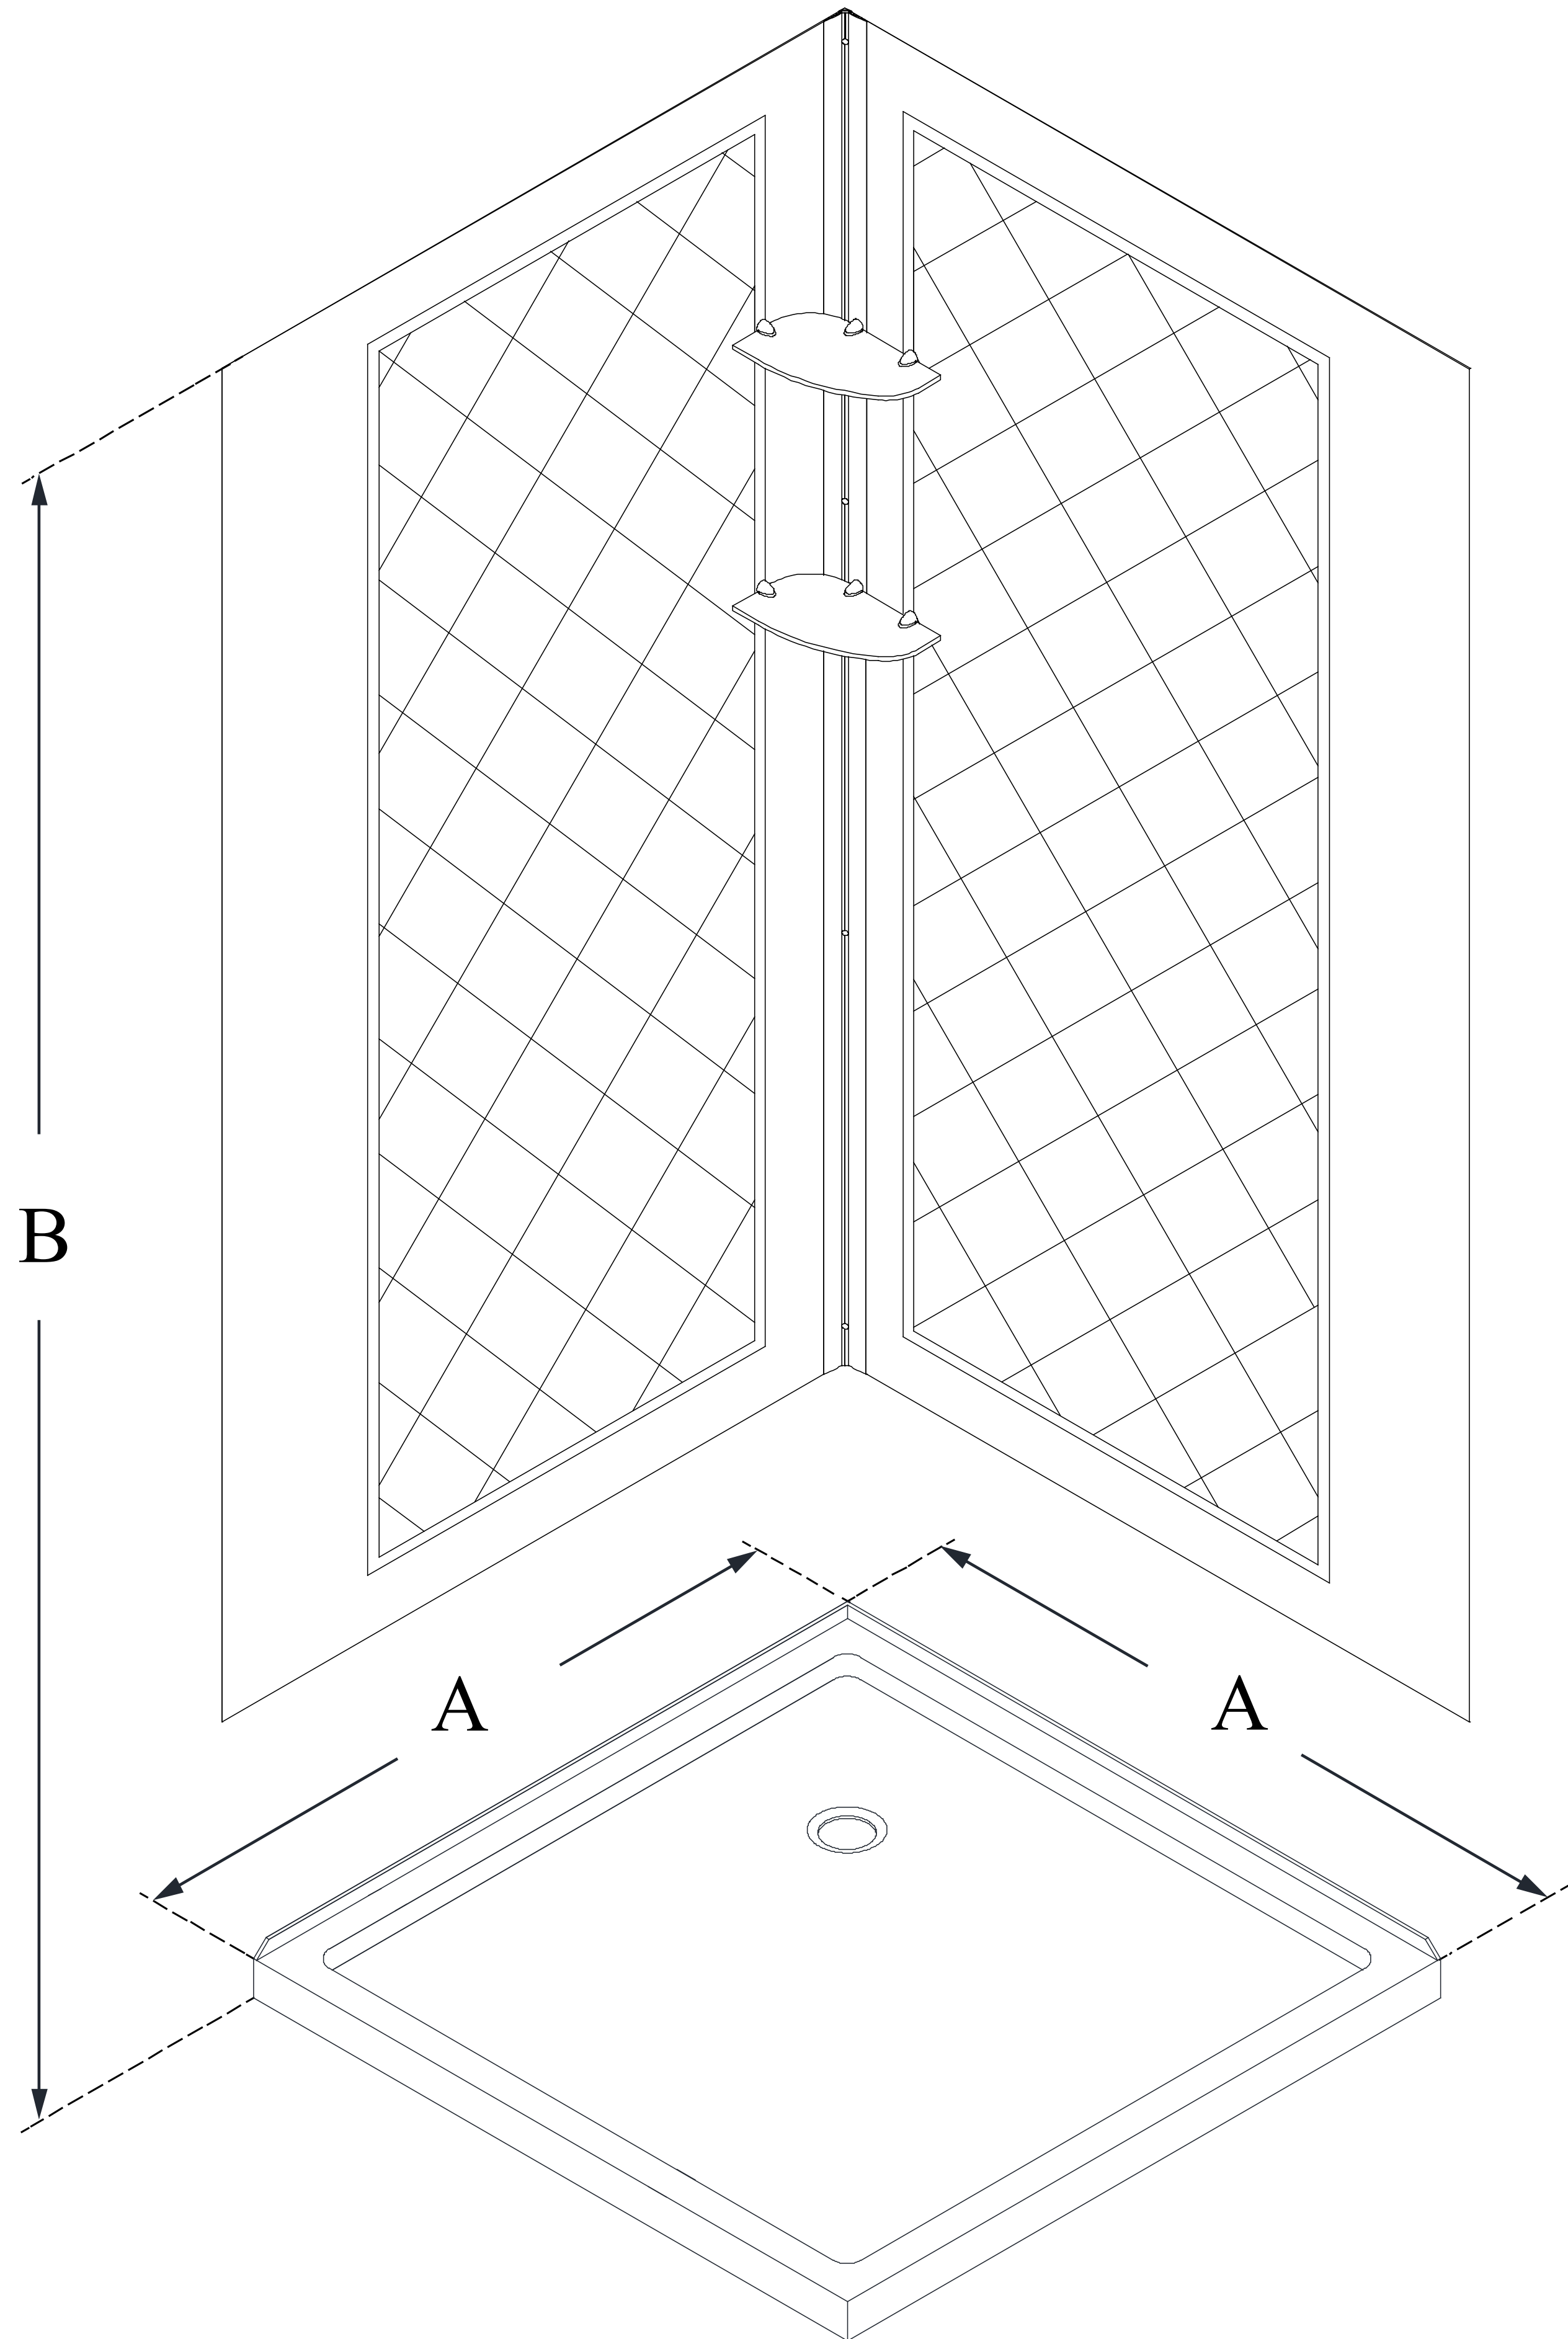

## QWALL-4

DreamLine 32 in. D x 32 in. W  
x 76 3/4 in. H SlimLine Double  
Threshold Shower Base and  
QWALL-4 Acrylic Backwall Kit

### KIT CONTENTS:

- SHOWER BASE
- QWALL BACKWALLS

### CONFIGURATION DIMENSIONS:

**A: 32 in.**  
KIT WIDTH

**B: 76 3/4 in.**  
KIT HEIGHT

**G: 32 in.**  
KIT DEPTH

**AVAILABLE DRAIN LOCATIONS:**  
- CORNER

For precise drain location, please refer to the  
included base technical drawing