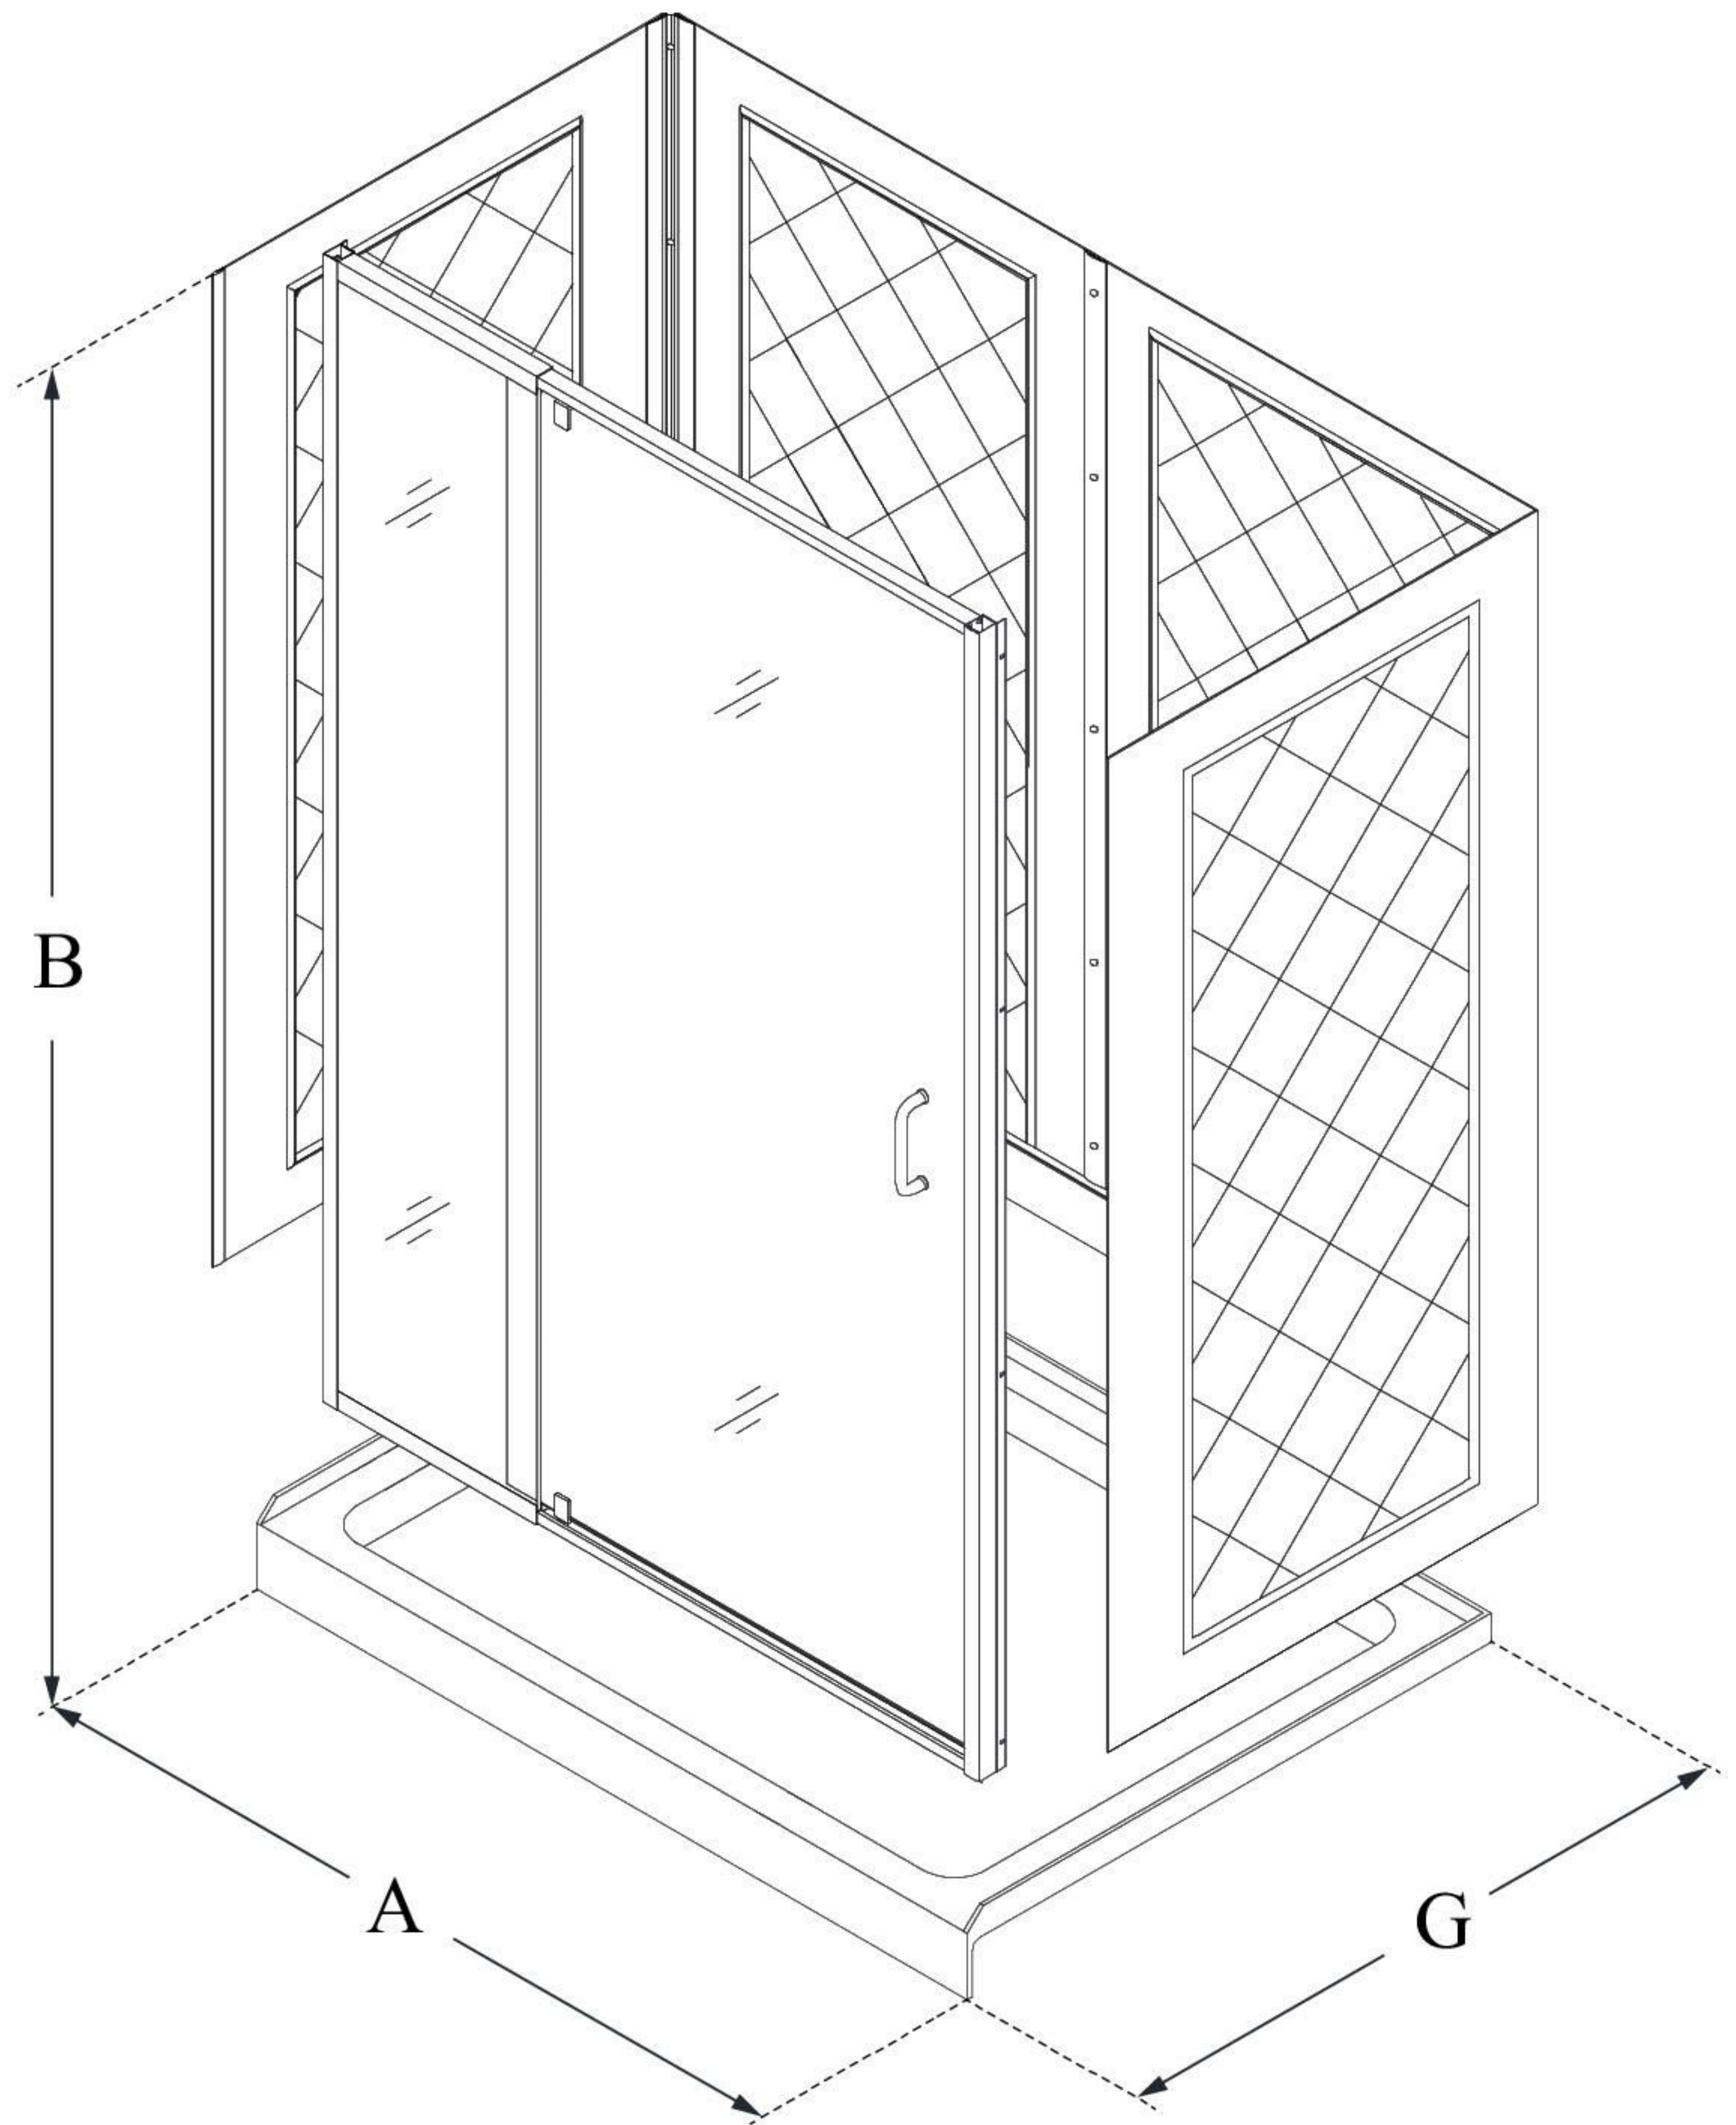

DL-6229

FLEX

DreamLine Flex 34 in. D x 60 in.
W x 76 3/4 in. H Semi-Frameless
Pivot Shower Door, SlimLine
Shower Base and Backwall Kit

KIT CONTENTS:

- SHOWER DOOR
- SHOWER BASE
- QWALL BACKWALLS

CONFIGURATION DIMENSIONS:

A: 60"
KIT WIDTH

B: 76 3/4"
KIT HEIGHT

G: 34"
KIT DEPTH

AVAILABLE DRAIN LOCATIONS:

- CENTER
- LEFT
- RIGHT

For precise drain location, please refer to the
included base technical drawing

DreamLine reserves the right to update or modify the hardware or materials pictured
without prior notice for the purpose of product improvement and customer satisfaction.