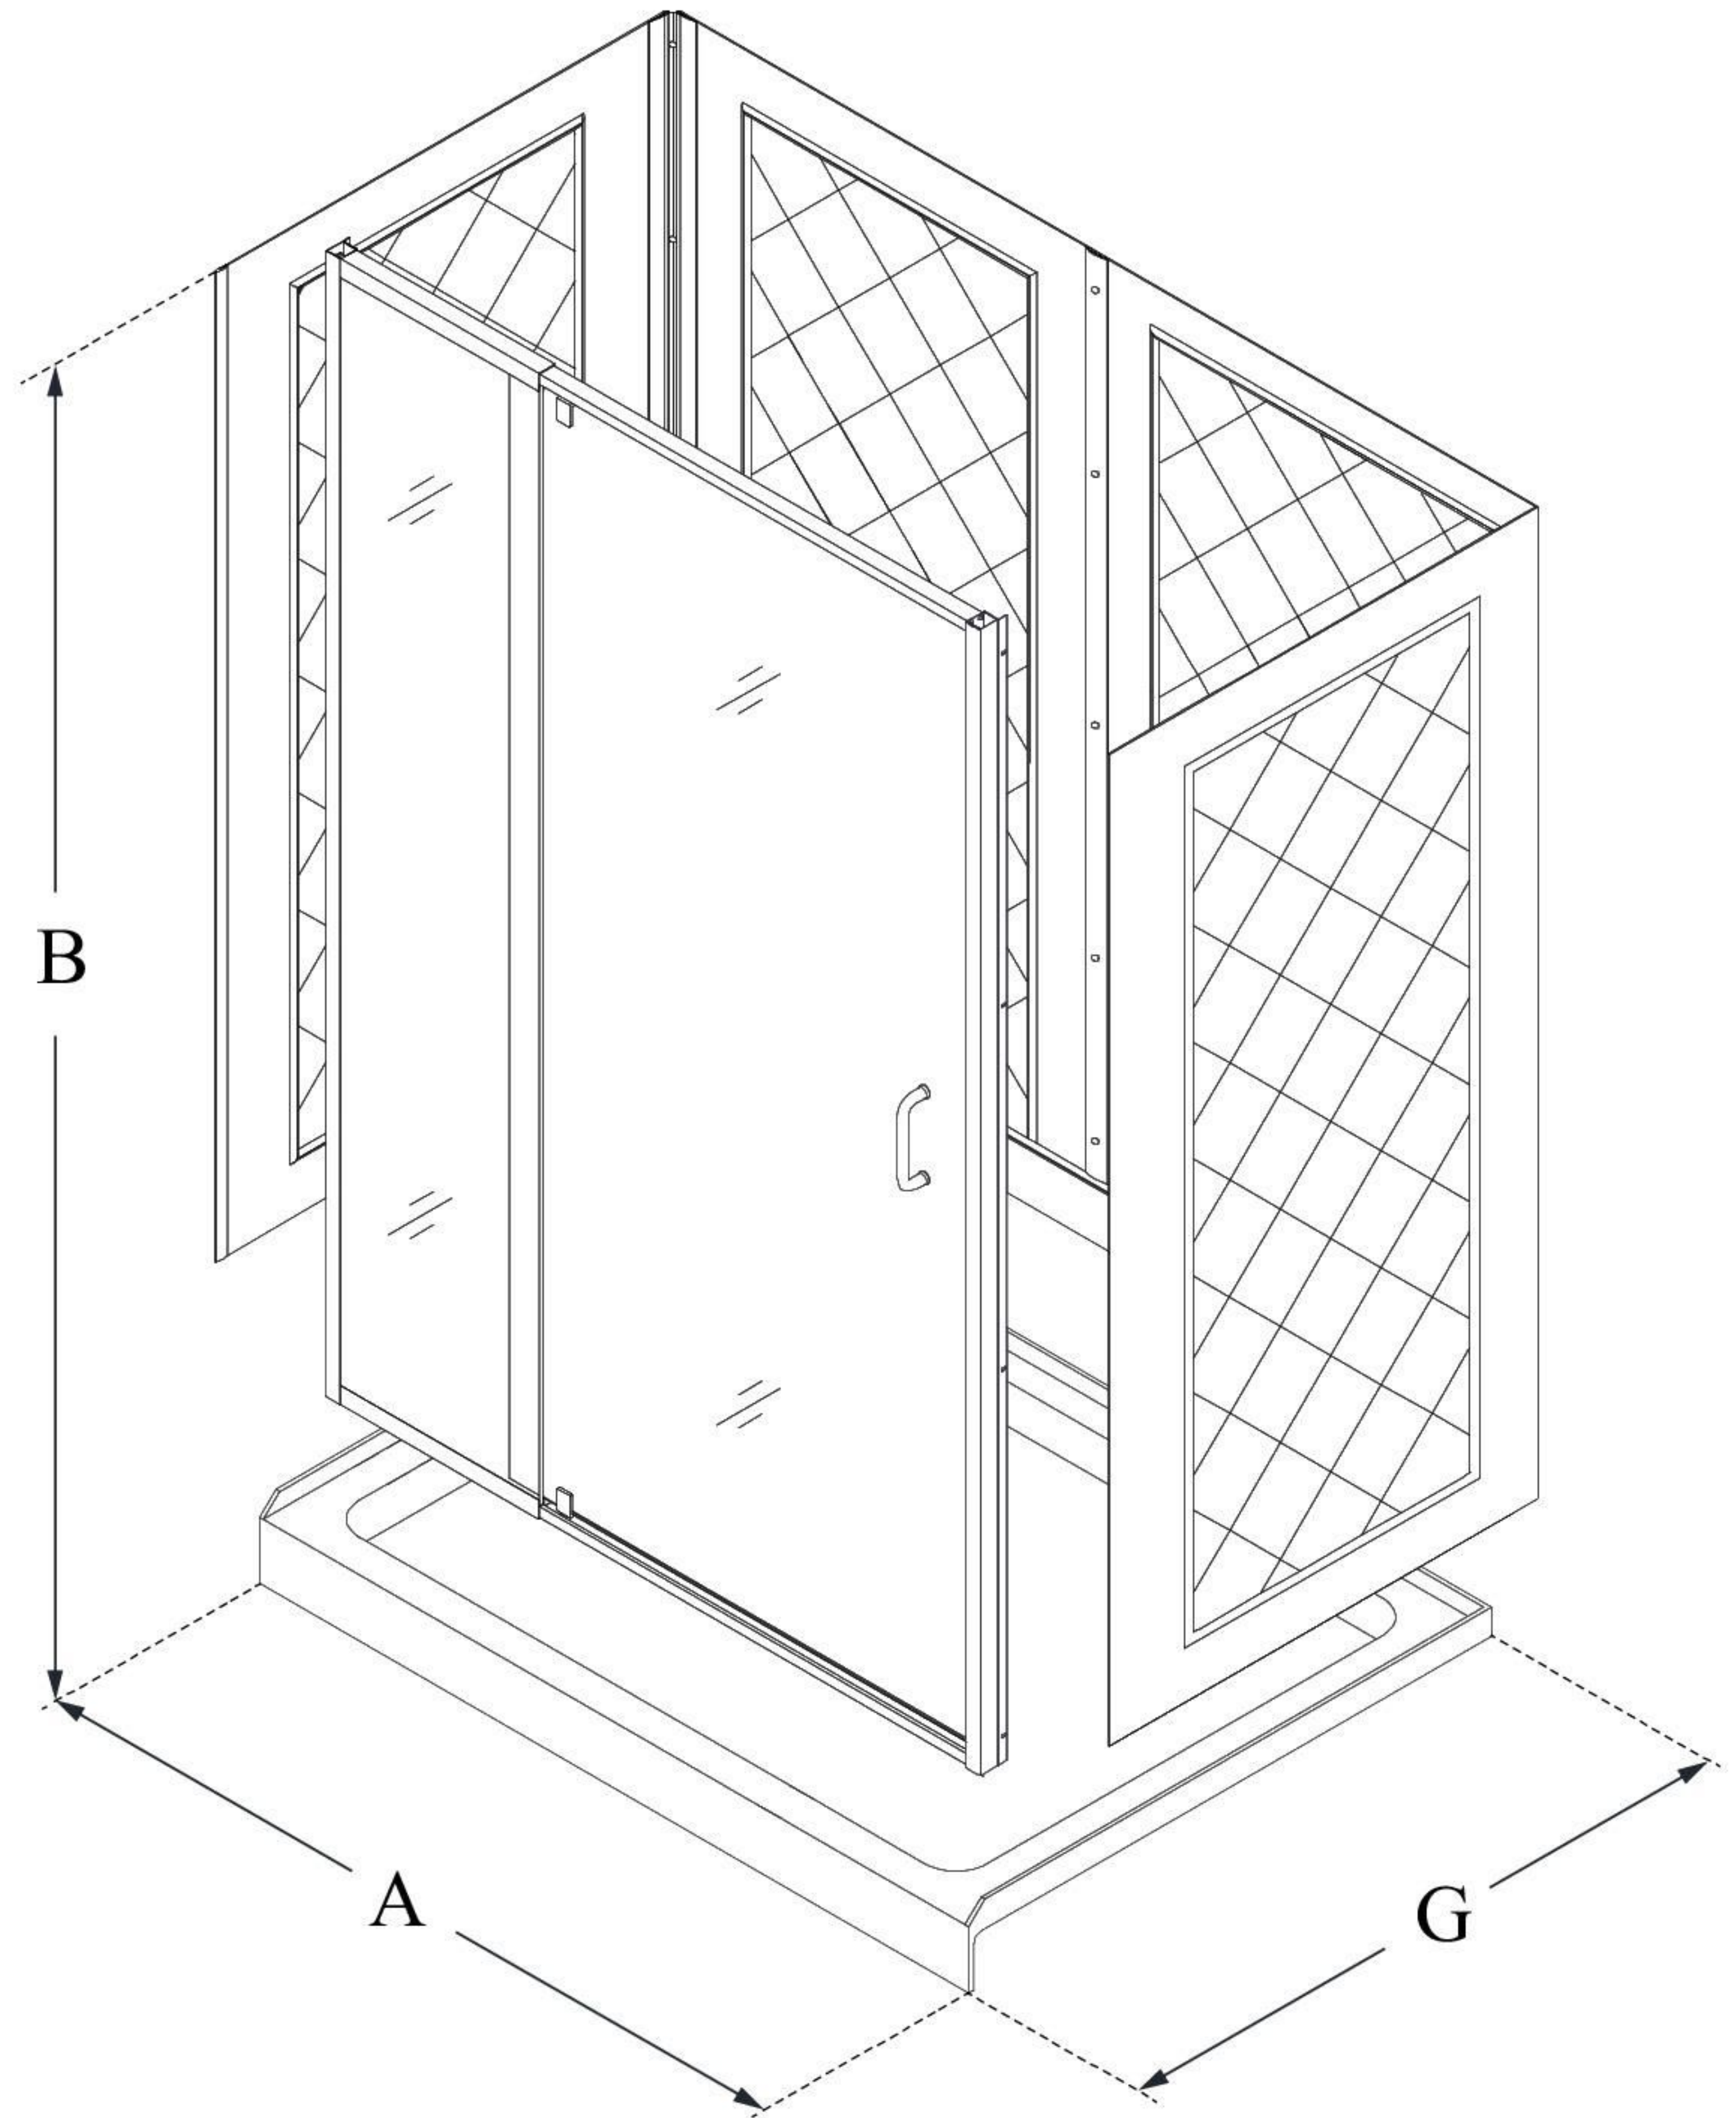

DL-6228

FLEX

DreamLine Flex 32 in. D x 60 in.
W x 76 3/4 in. H Semi-Frameless
Pivot Shower Door, SlimLine
Shower Base and Backwall Kit

KIT CONTENTS:

- SHOWER DOOR
- SHOWER BASE
- QWALL BACKWALLS

CONFIGURATION DIMENSIONS:

A: 60"
KIT WIDTH

B: 76 3/4"
KIT HEIGHT

G: 32"
KIT DEPTH

AVAILABLE DRAIN LOCATIONS:

- CENTER
- LEFT
- RIGHT

For precise drain location, please refer to the
included base technical drawing

DreamLine reserves the right to update or modify the hardware or materials pictured
without prior notice for the purpose of product improvement and customer satisfaction.