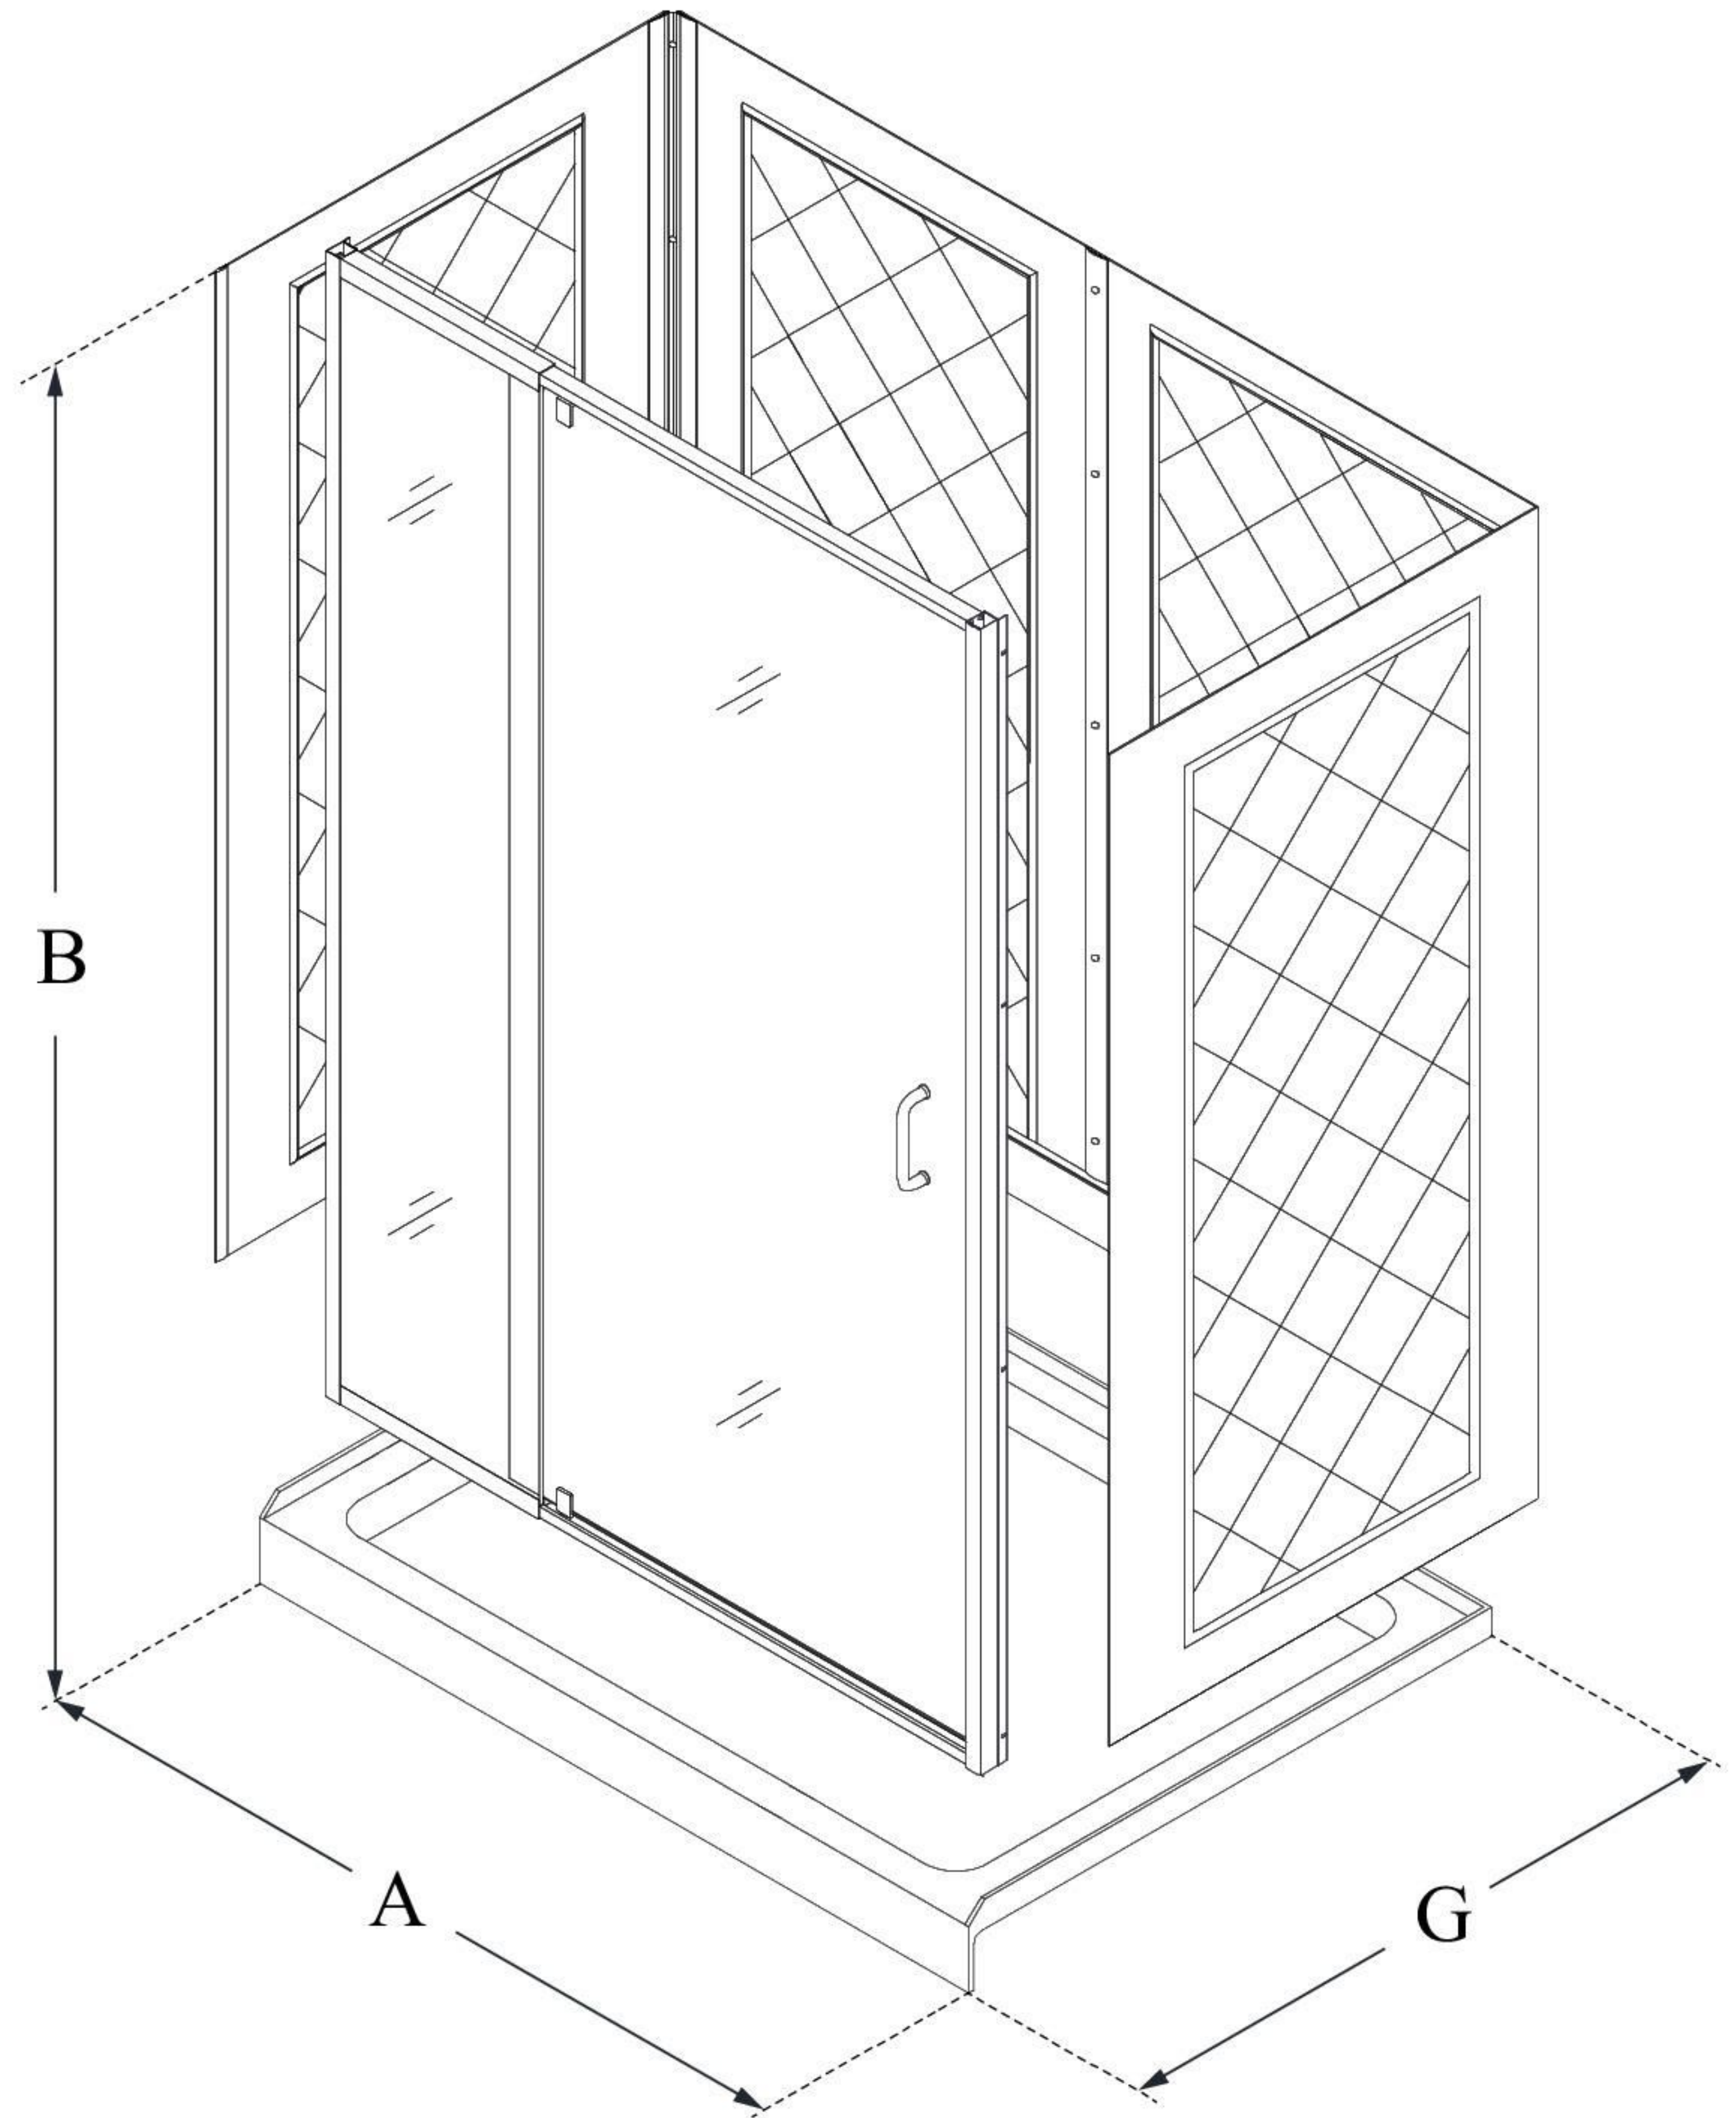

DL-6227

FLEX

DreamLine Flex 30 in. D x 60 in.
W x 76 3/4 in. H Semi-Frameless
Pivot Shower Door, SlimLine
Shower Base and Backwall Kit

KIT CONTENTS:

- SHOWER DOOR
- SHOWER BASE
- QWALL BACKWALLS

CONFIGURATION DIMENSIONS:

A: 60"
KIT WIDTH

B: 76 3/4"
KIT HEIGHT

G: 30"
KIT DEPTH

AVAILABLE DRAIN LOCATIONS:

- CENTER
- LEFT
- RIGHT

For precise drain location, please refer to the
included base technical drawing

DreamLine reserves the right to update or modify the hardware or materials pictured
without prior notice for the purpose of product improvement and customer satisfaction.