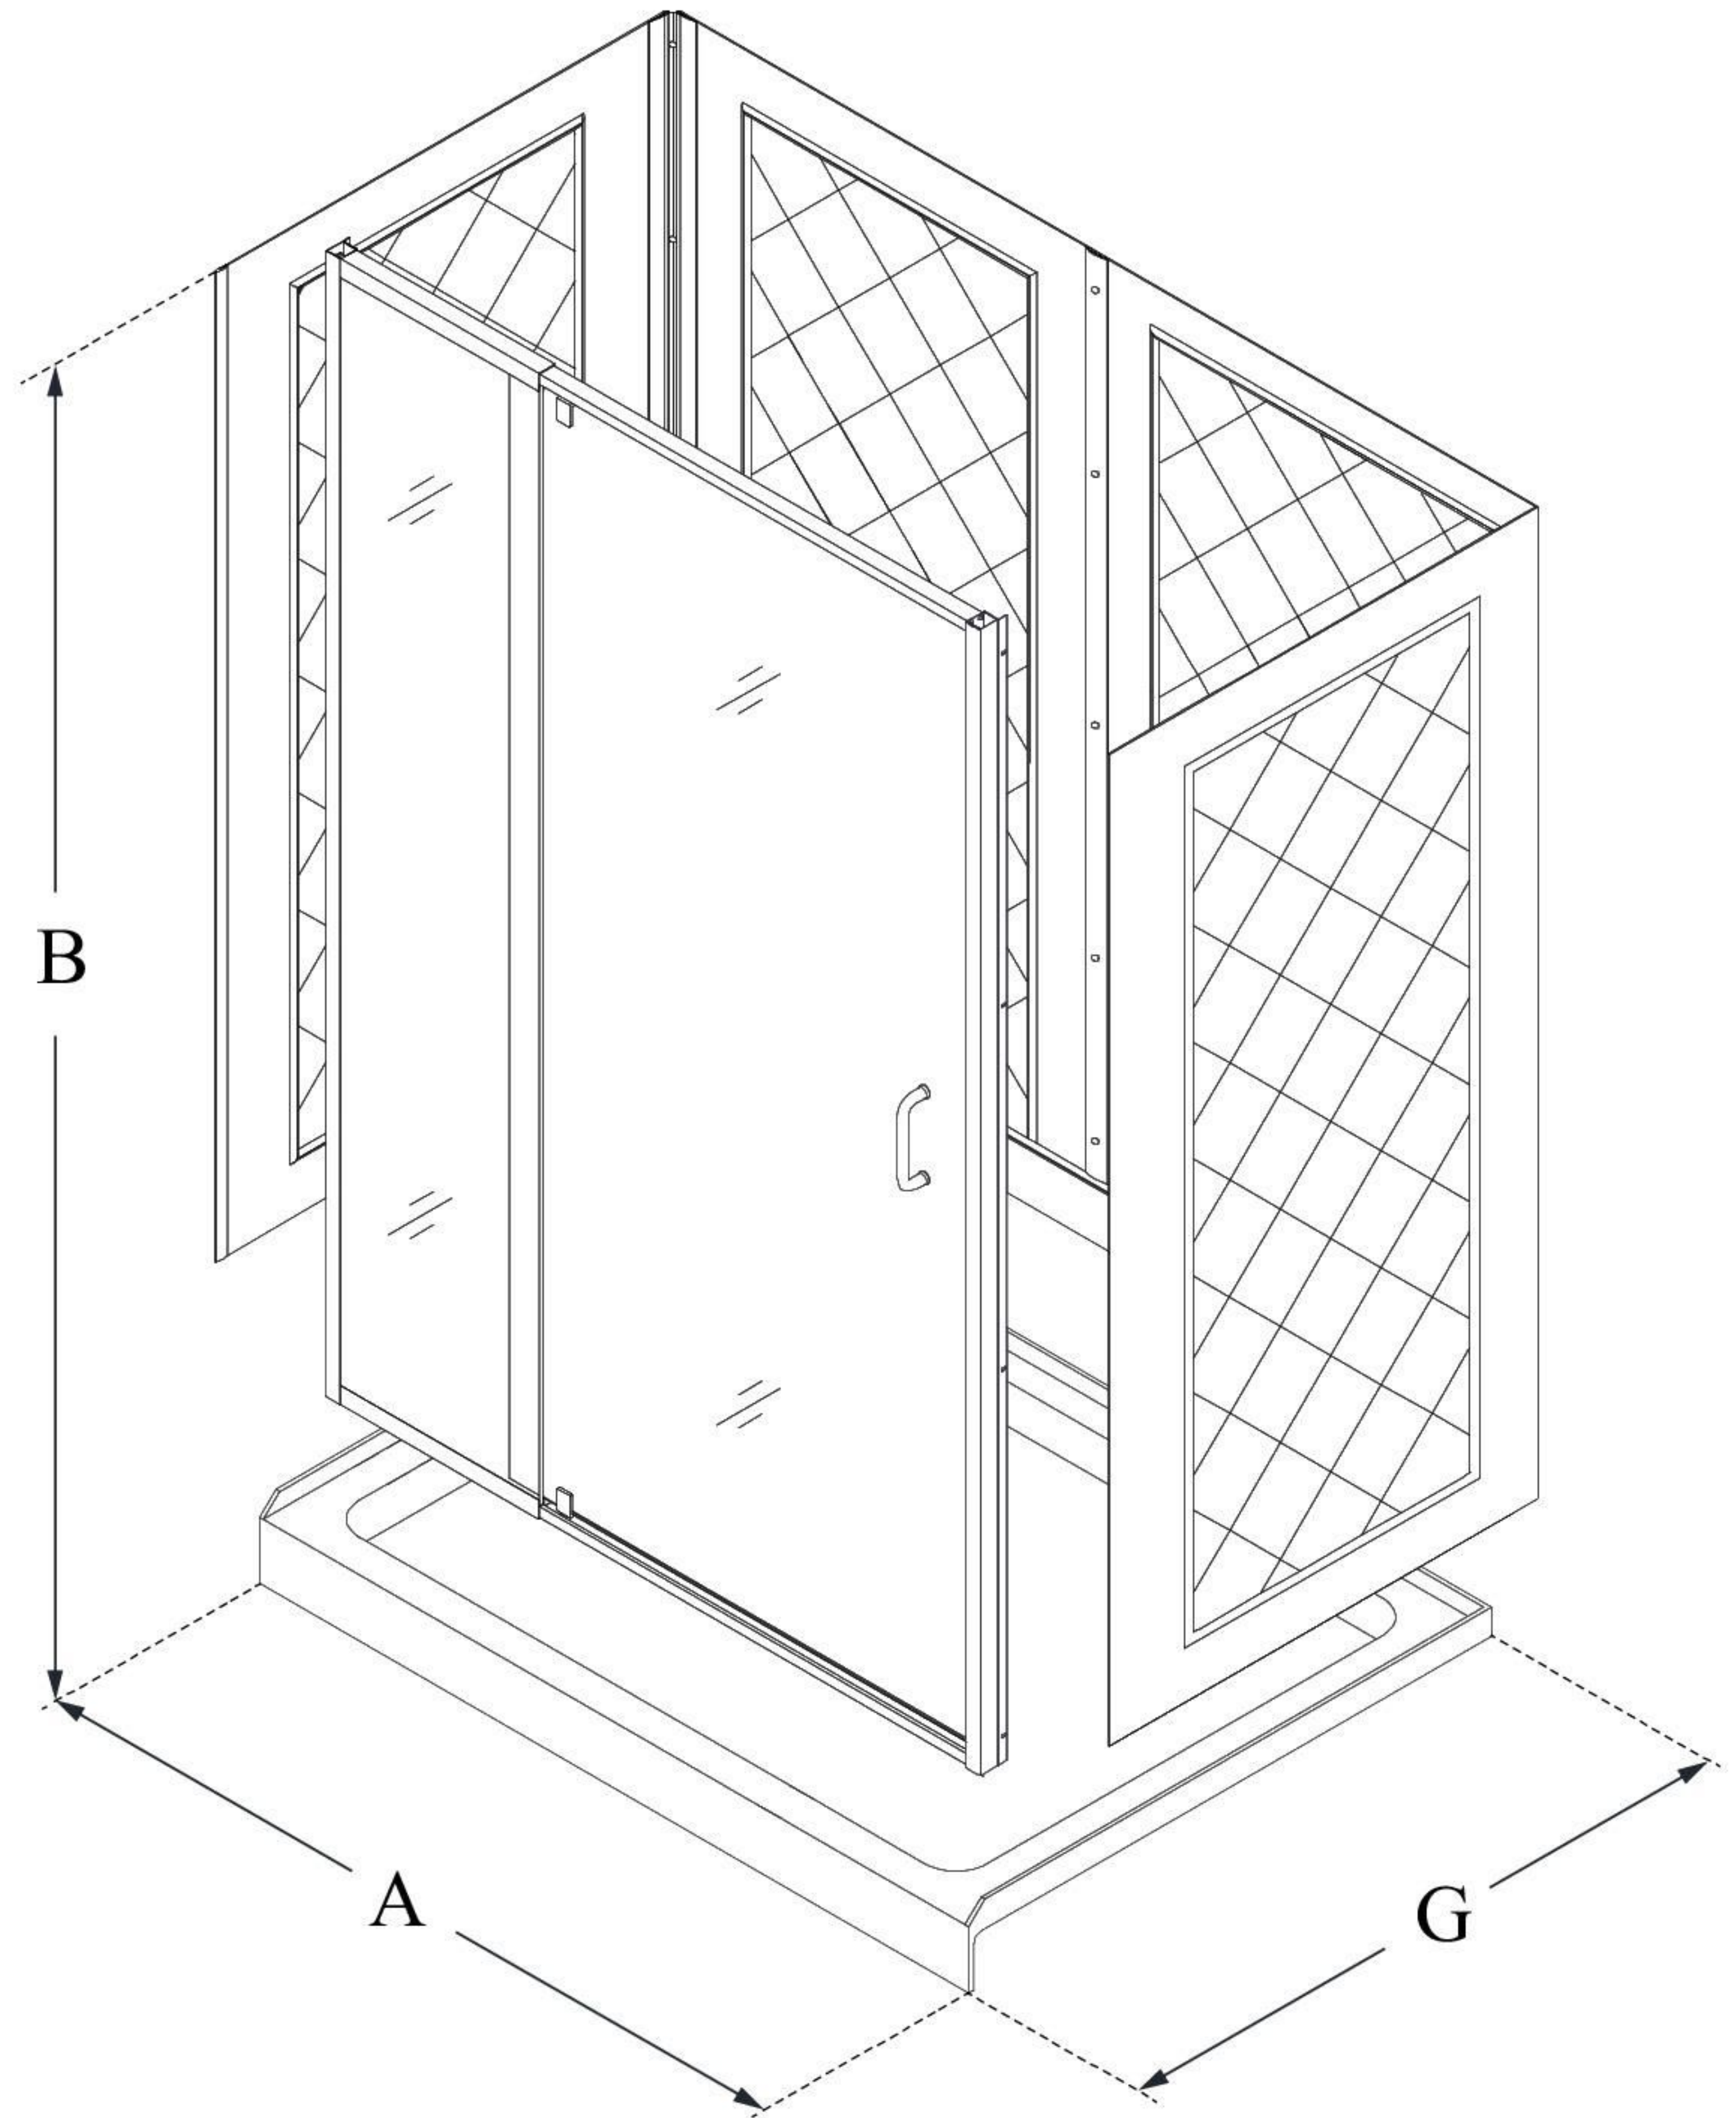

DL-6226

FLEX

DreamLine Flex 36 in. D x 48 in.
W x 76 3/4 in. H Semi-Frameless
Pivot Shower Door, SlimLine
Shower Base and Backwall Kit

KIT CONTENTS:

- SHOWER DOOR
- SHOWER BASE
- QWALL BACKWALLS

CONFIGURATION DIMENSIONS:

A: 48"
KIT WIDTH

B: 76 3/4"
KIT HEIGHT

G: 36"
KIT DEPTH

AVAILABLE DRAIN LOCATIONS:

- CENTER

For precise drain location, please refer to the
included base technical drawing

DreamLine reserves the right to update or modify the hardware or materials pictured
without prior notice for the purpose of product improvement and customer satisfaction.