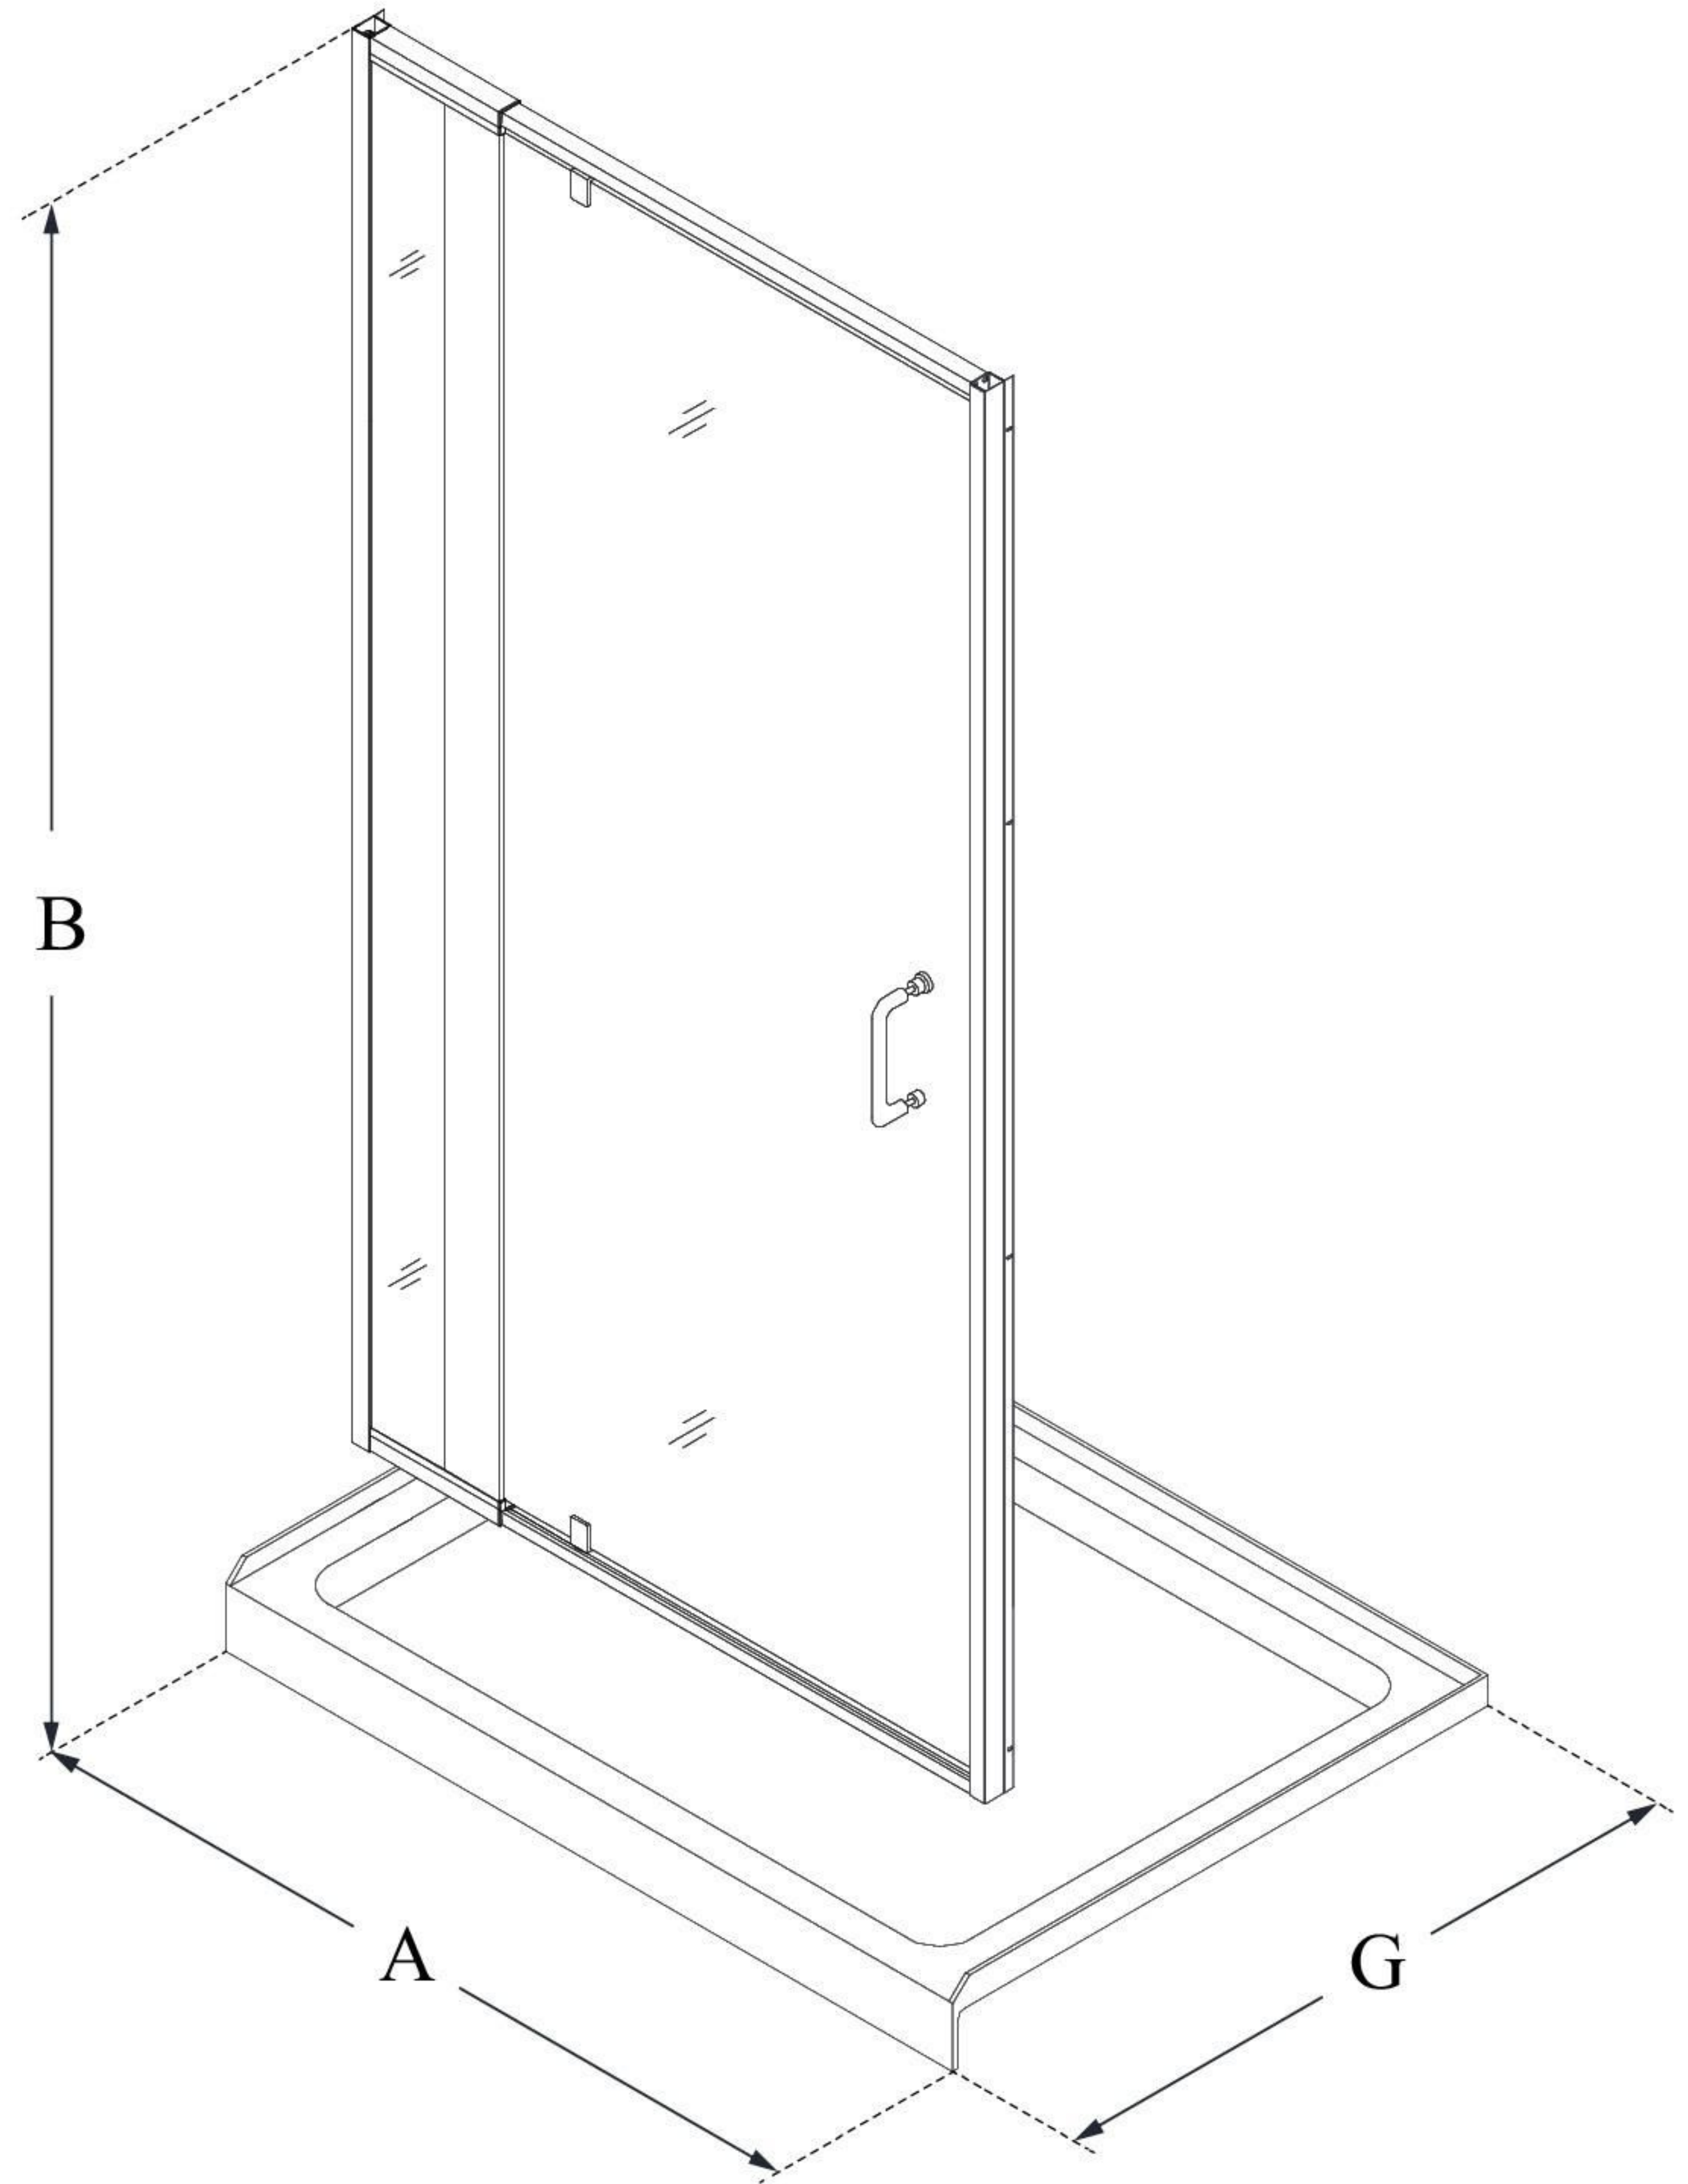

DL-6223

FLEX

DreamLine Flex 32 in. D x 60 in.
W x 74 3/4 in. H Semi-Frameless
Pivot Shower Door and SlimLine
Shower Base Kit

KIT CONTENTS:

- SHOWER DOOR
- SHOWER BASE

CONFIGURATION DIMENSIONS:

A: 60"
KIT WIDTH

B: 74 3/4"
KIT HEIGHT

G: 32"
KIT DEPTH

AVAILABLE DRAIN LOCATIONS:

- CENTER
- LEFT
- RIGHT

For precise drain location, please refer to the
included base technical drawing

DreamLine reserves the right to update or modify the hardware or materials pictured
without prior notice for the purpose of product improvement and customer satisfaction.