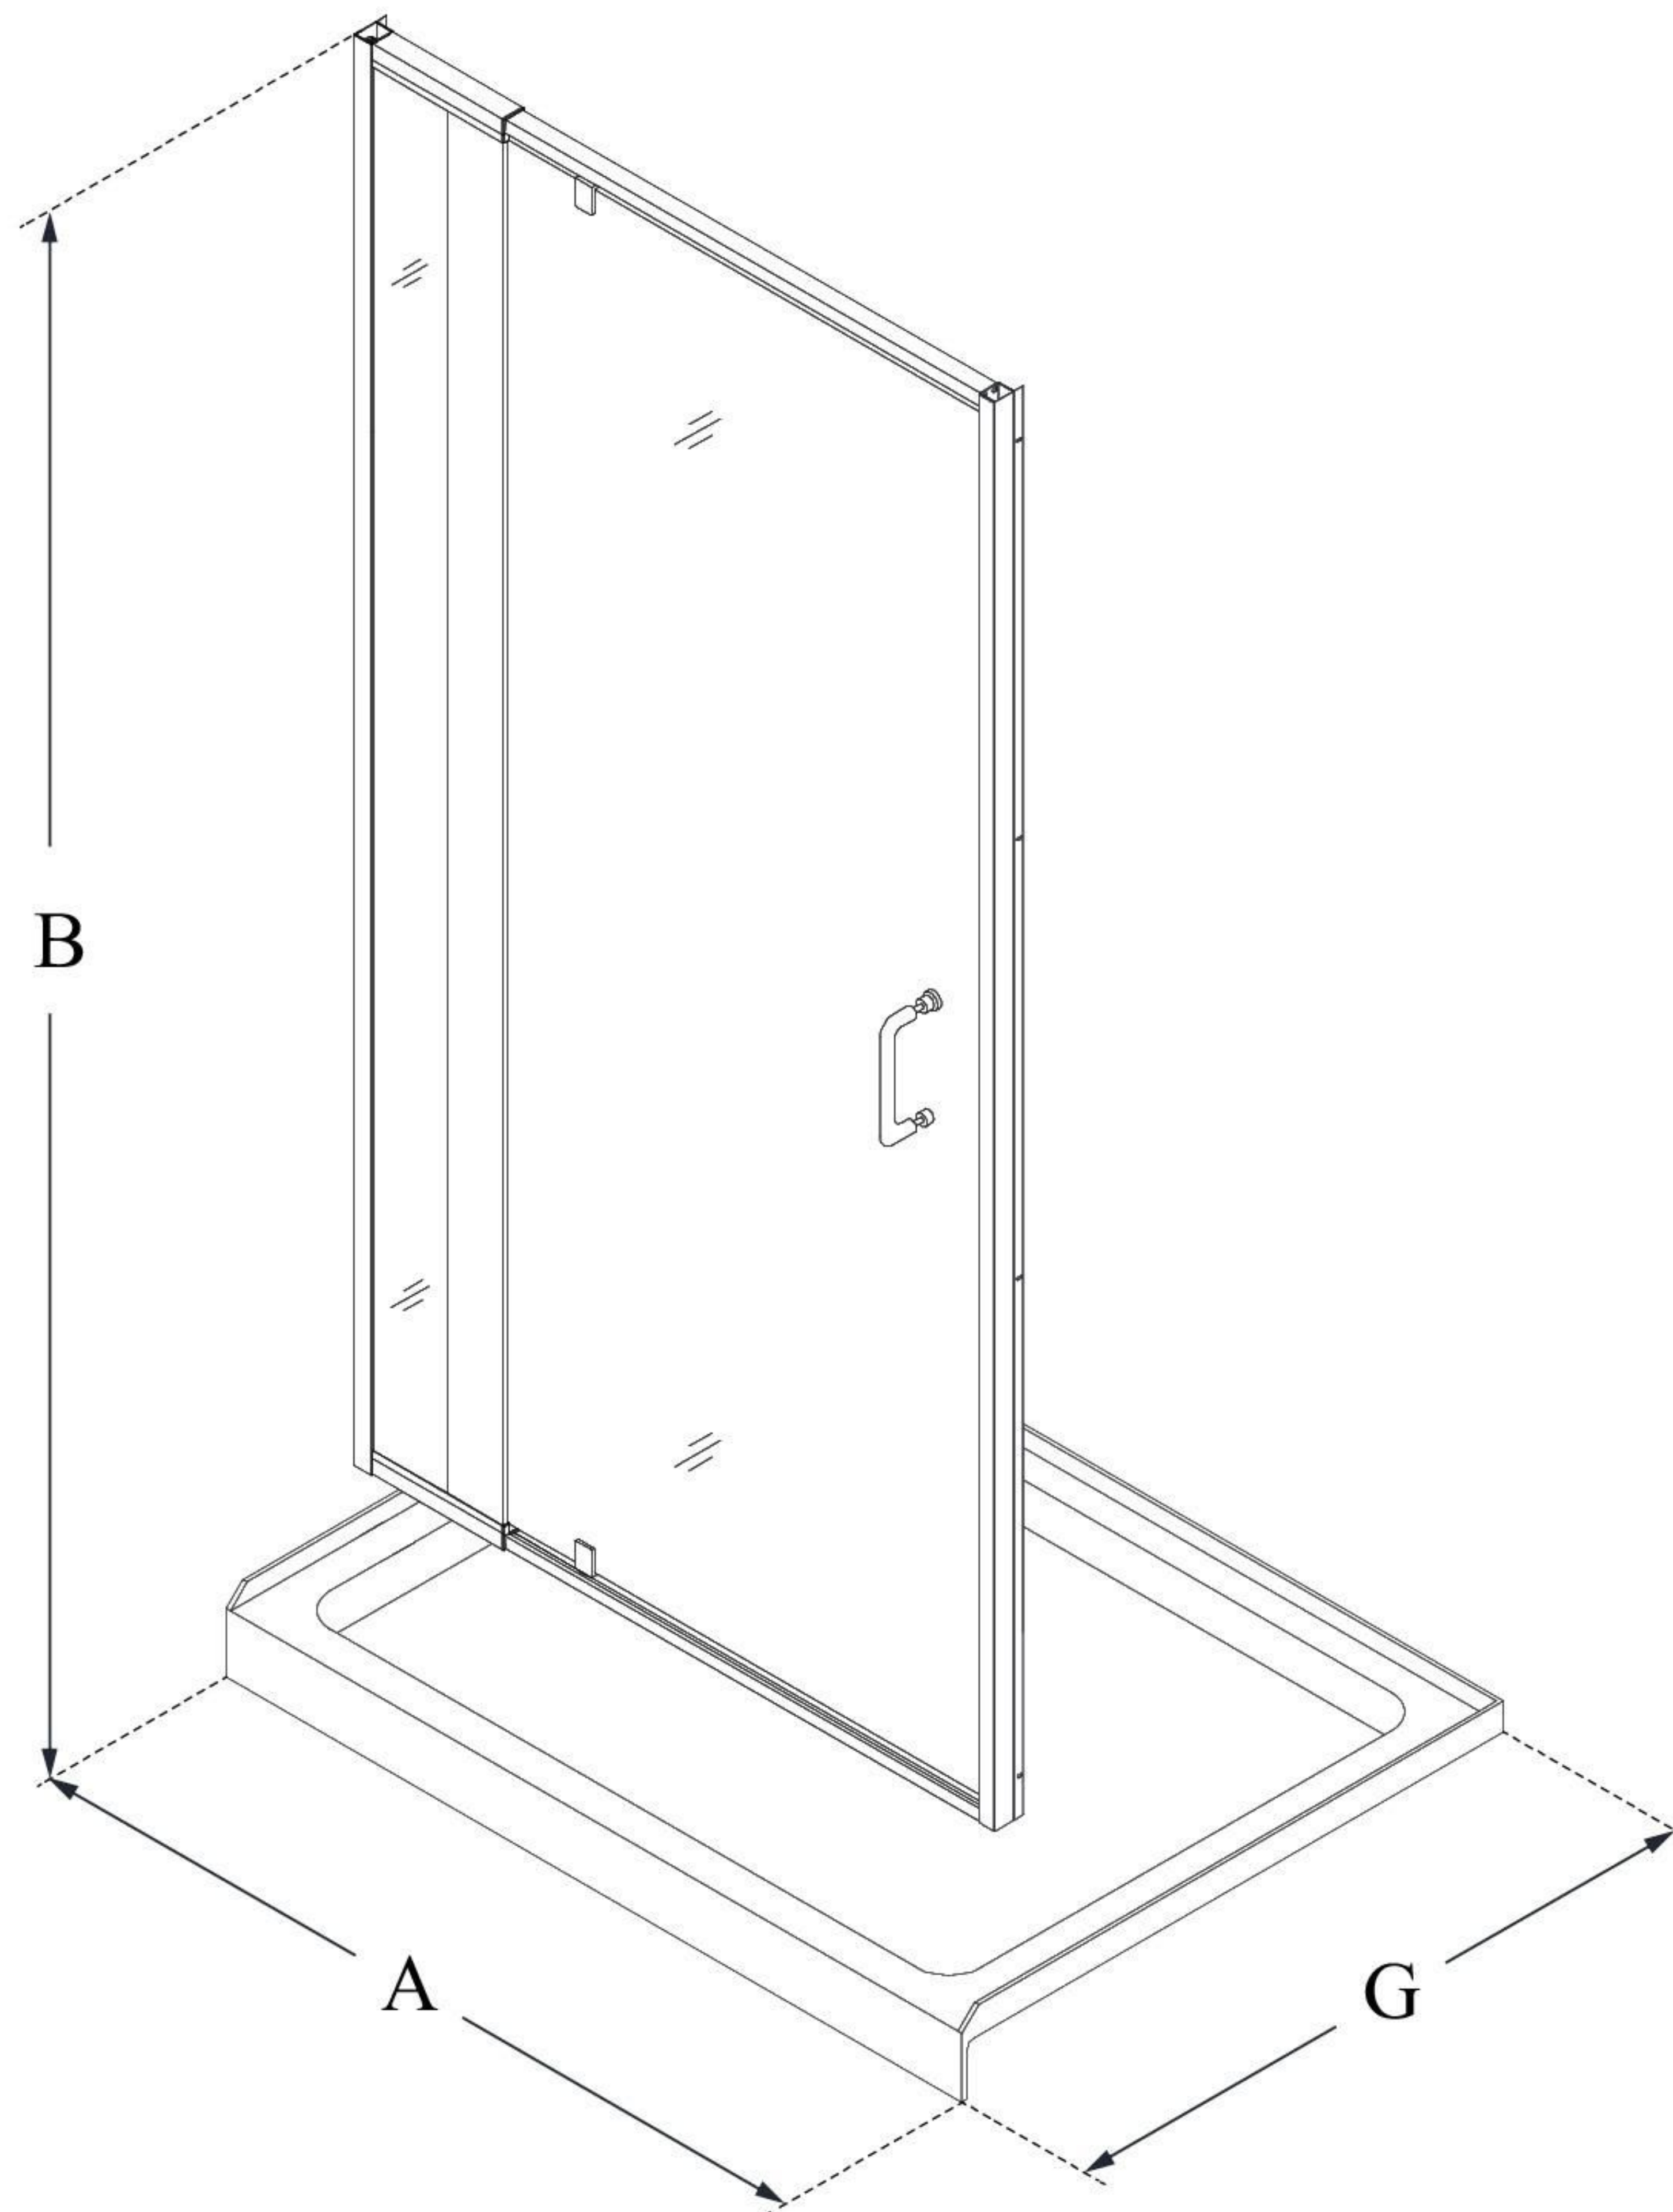

DL-6221

FLEX

DreamLine Flex 36 in. D x 48 in.
W x 74 3/4 in. H Semi-Frameless
Pivot Shower Door and SlimLine
Shower Base Kit

KIT CONTENTS:

- SHOWER DOOR
- SHOWER BASE

CONFIGURATION DIMENSIONS:

A: 48"
KIT WIDTH

B: 74 3/4"
KIT HEIGHT

G: 36"
KIT DEPTH

AVAILABLE DRAIN LOCATIONS:

- CENTER

For precise drain location, please refer to the
included base technical drawing

DreamLine reserves the right to update or modify the hardware or materials pictured
without prior notice for the purpose of product improvement and customer satisfaction.