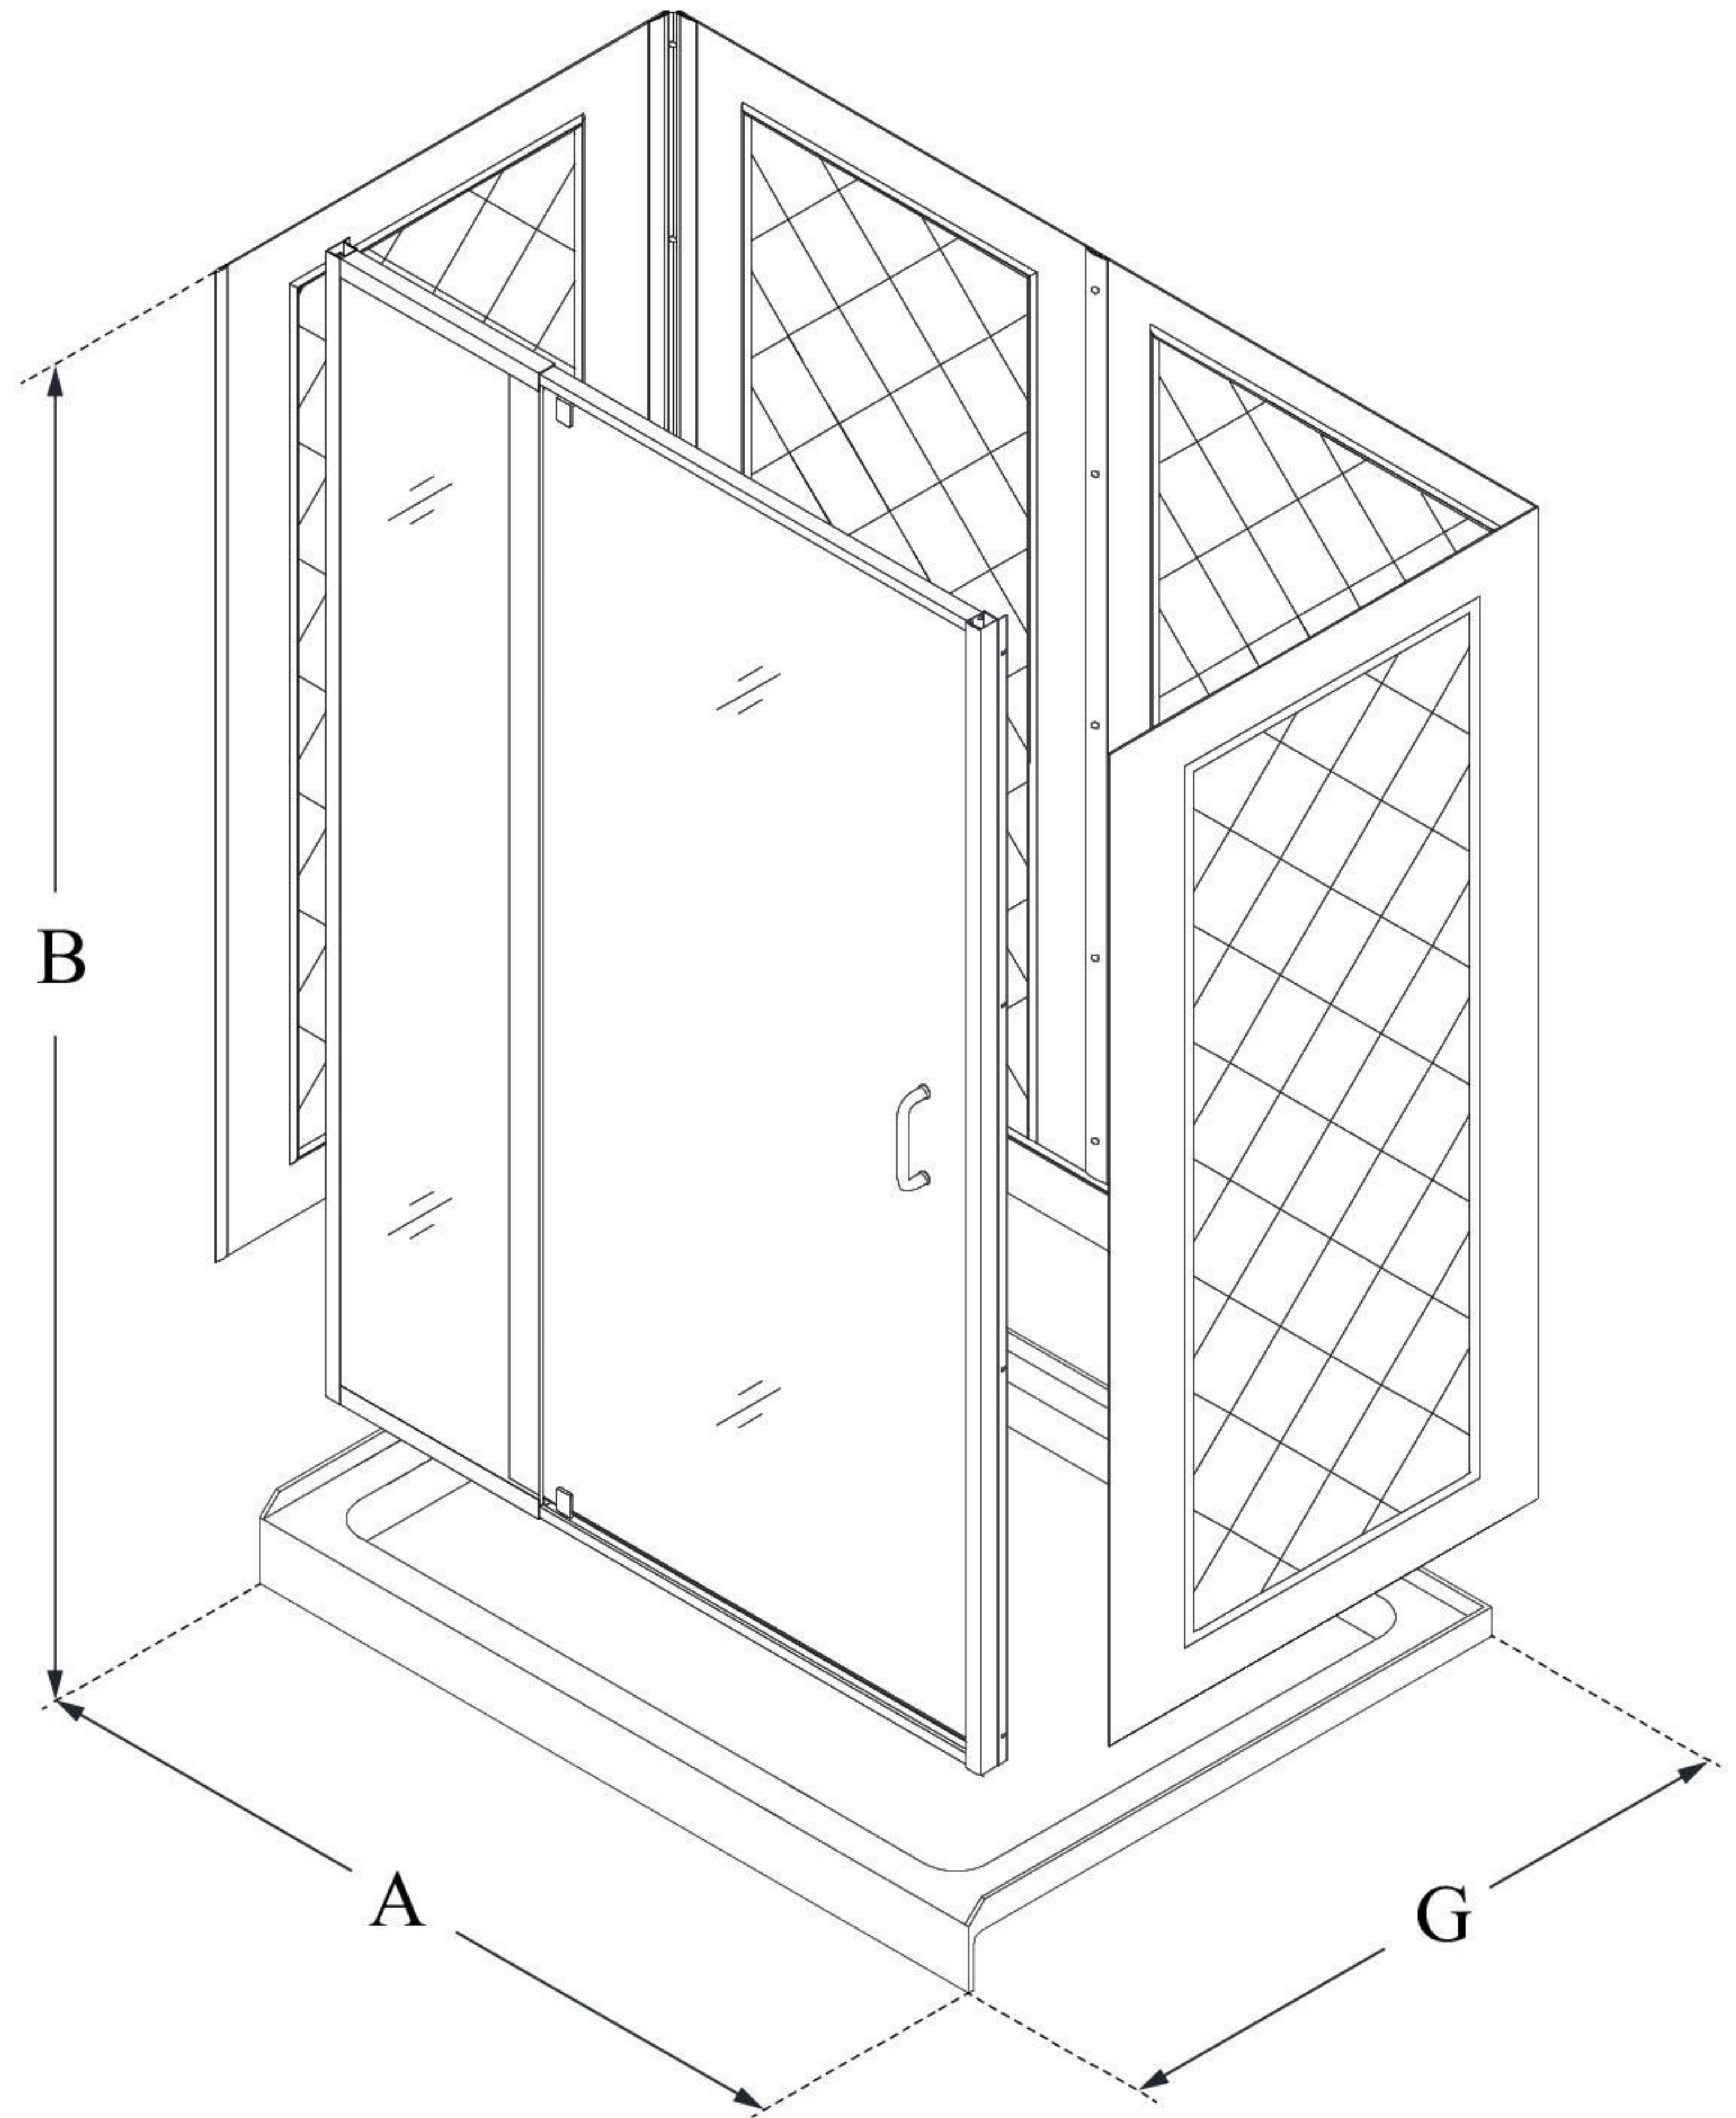

## **FLEX**

DreamLine Flex 36 in. D x 36 in.  
W x 76 3/4 in. H Semi-Frameless  
Pivot Shower Door, SlimLine  
Shower Base and Backwall Kit

### **KIT CONTENTS:**

- SHOWER DOOR
- SHOWER BASE
- QWALL BACKWALLS

### **CONFIGURATION DIMENSIONS:**

**A: 36"**  
KIT WIDTH

**B: 76 3/4"**  
KIT HEIGHT

**G: 36"**  
KIT DEPTH

### **AVAILABLE DRAIN LOCATIONS:**

- CENTER

For precise drain location, please refer to the  
included base technical drawing

DreamLine reserves the right to update or modify the hardware or materials pictured  
without prior notice for the purpose of product improvement and customer satisfaction.