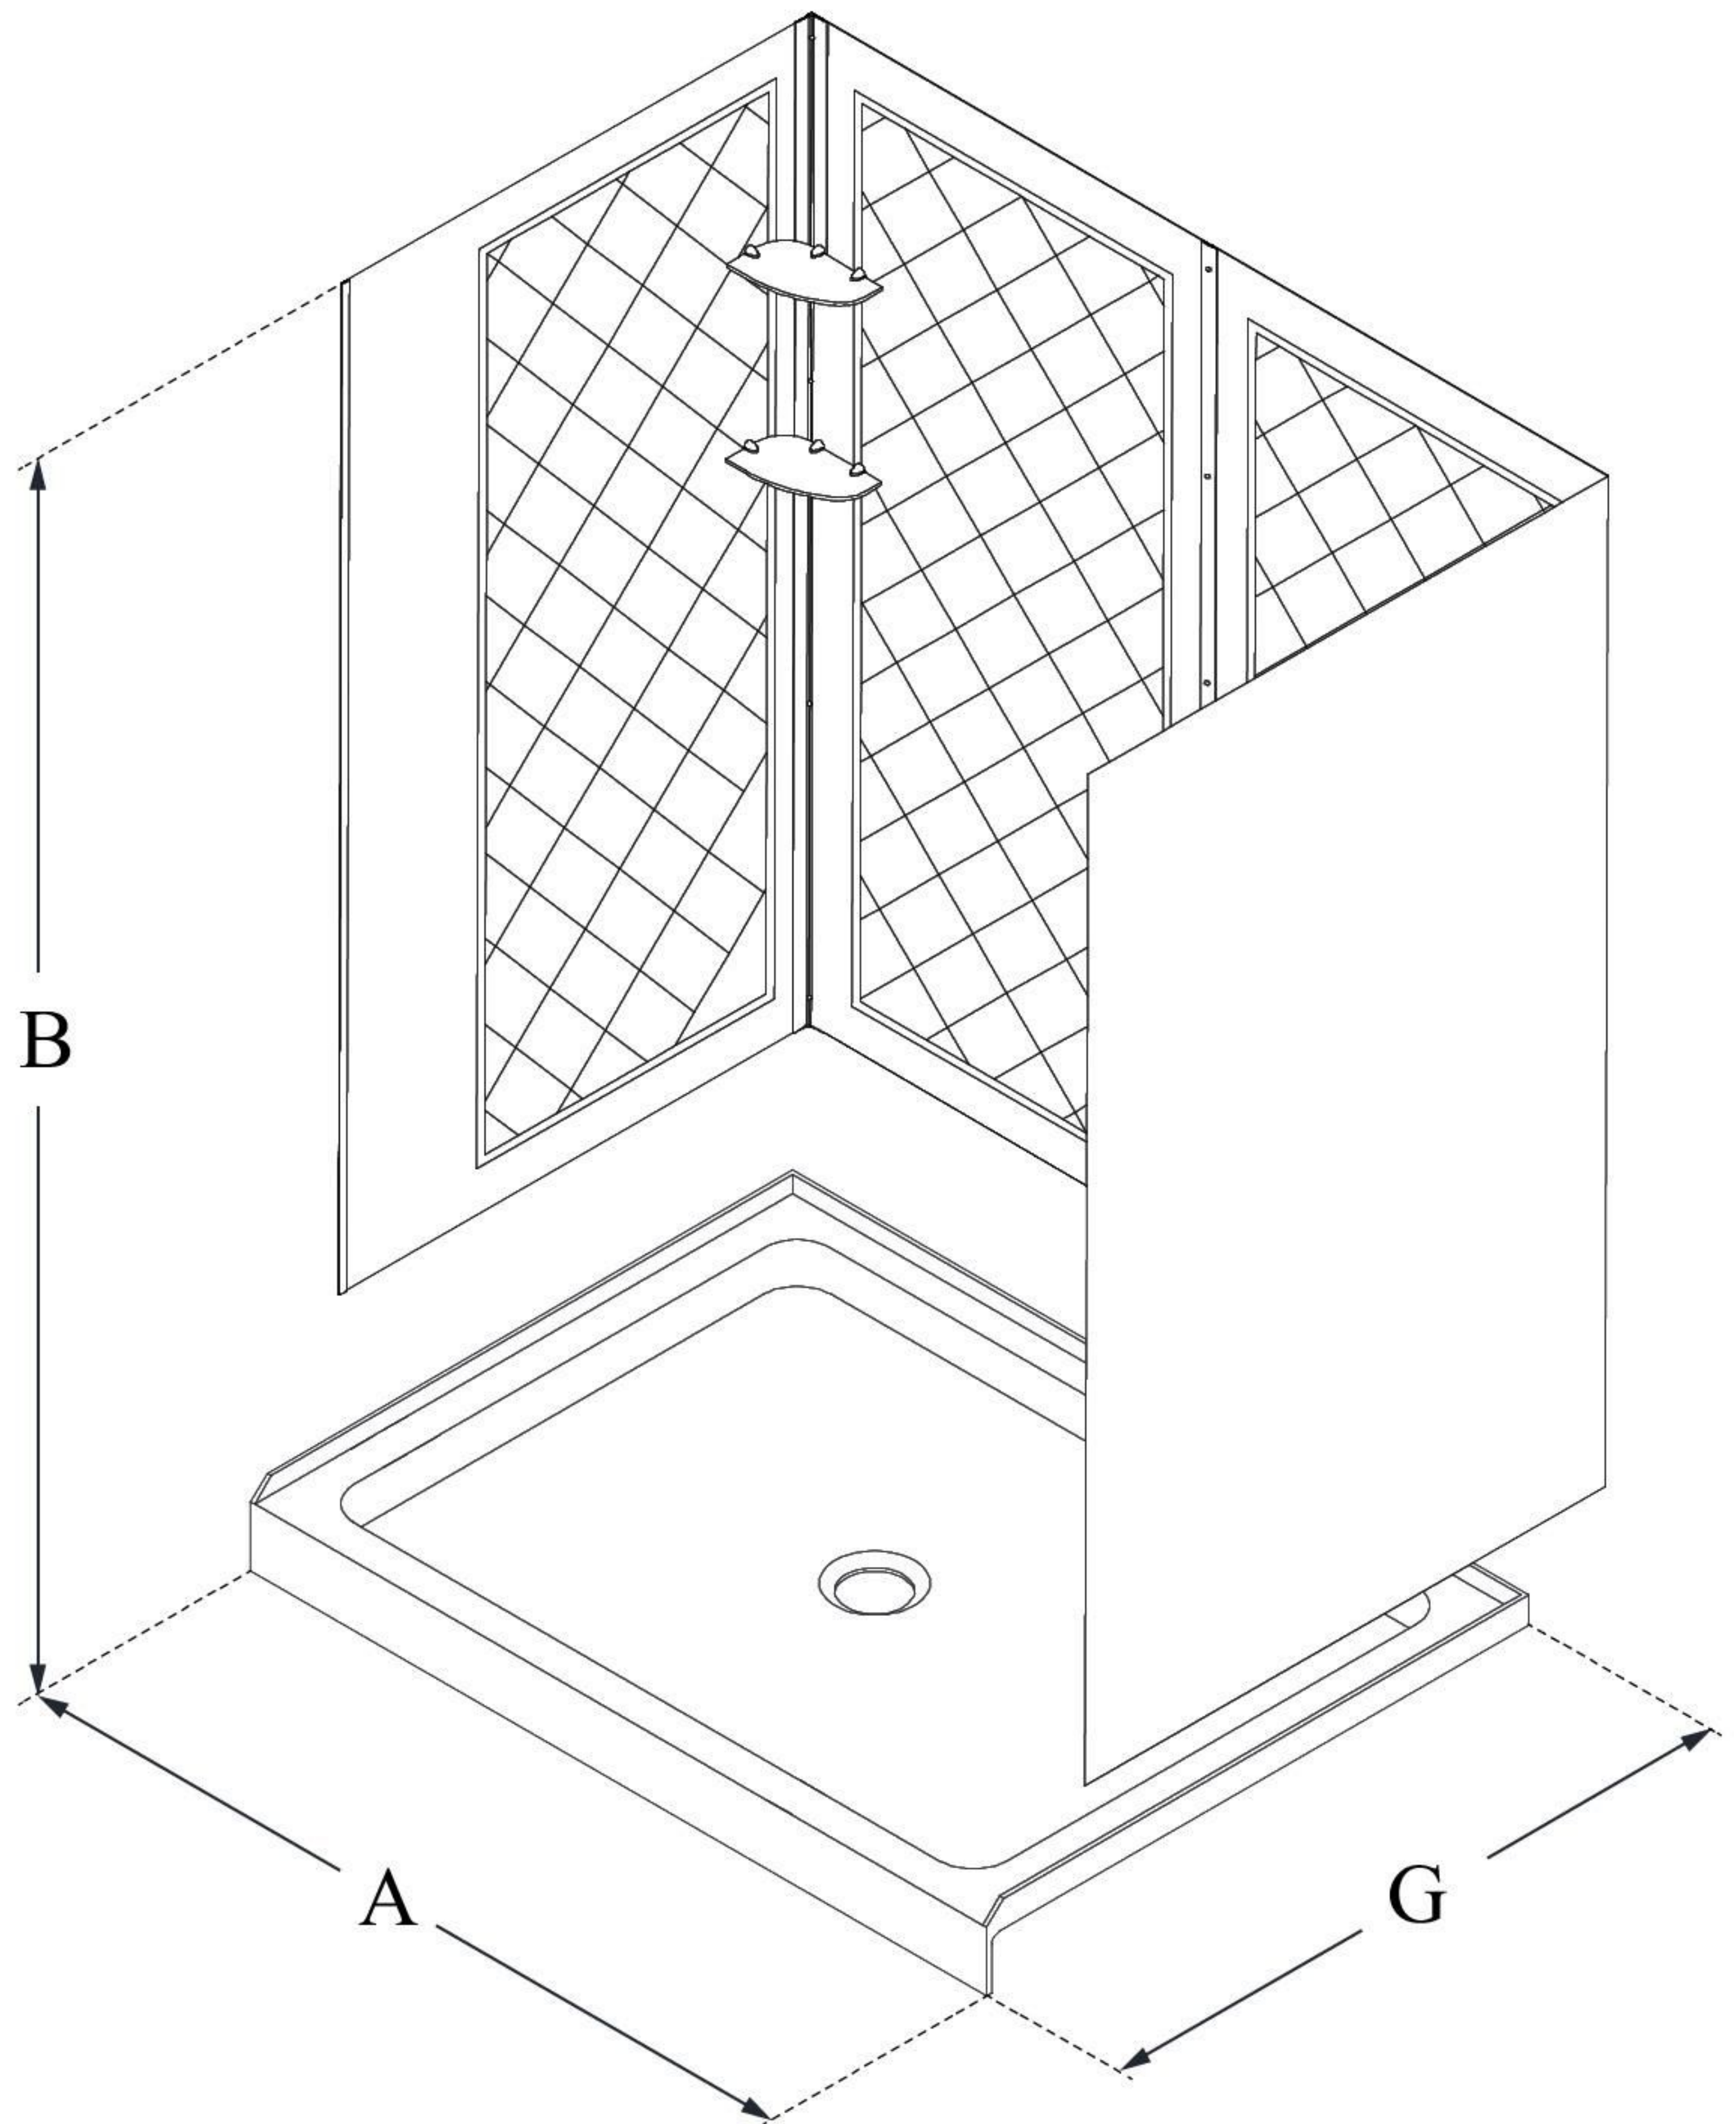

## **QWALL-5**

DreamLine 32 in. D x 32 in. W x 76 3/4 in. H SlimLine Single Threshold Shower Base and QWALL-5 Acrylic Backwall Kit

### **KIT CONTENTS:**

- SHOWER BASE
- QWALL BACKWALLS

### **CONFIGURATION DIMENSIONS:**

**A: 32"**  
KIT WIDTH

**B: 76 3/4"**  
KIT HEIGHT

**G: 32"**  
KIT DEPTH

### **AVAILABLE DRAIN LOCATIONS:**

- CENTER

For precise drain location, please refer to the included base technical drawing

DreamLine reserves the right to update or modify the hardware or materials pictured without prior notice for the purpose of product improvement and customer satisfaction.