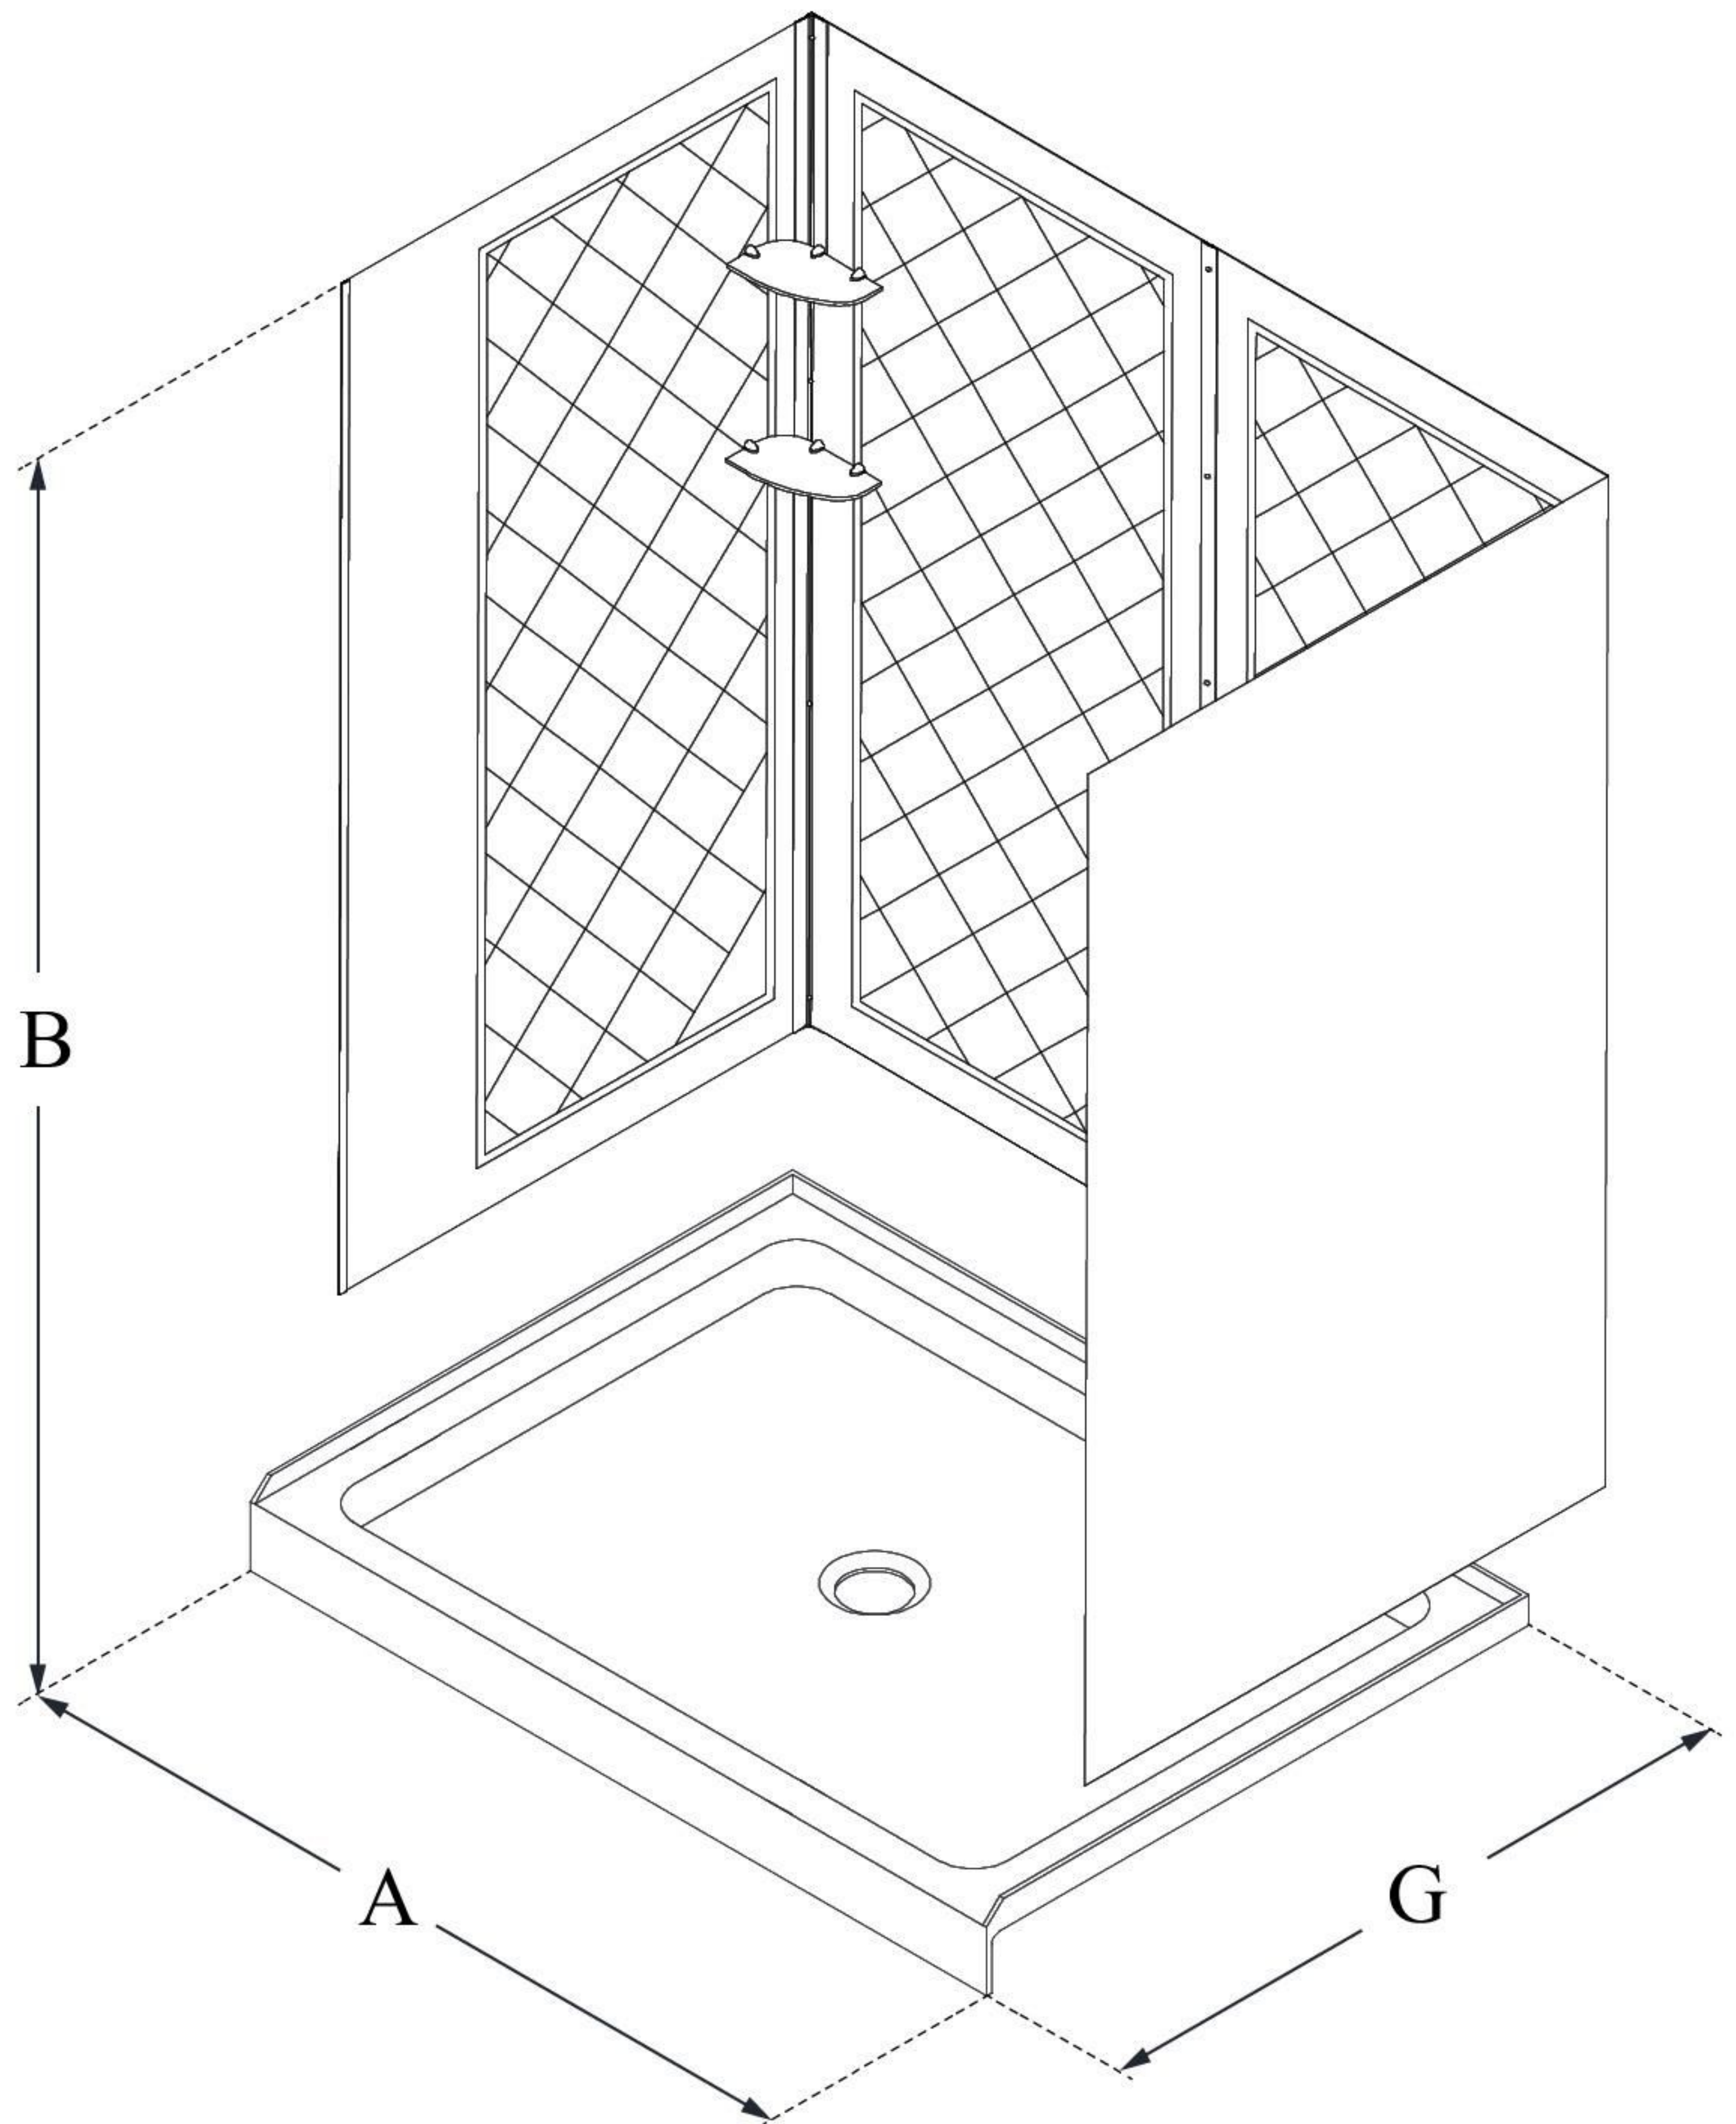

## **QWALL-5**

DreamLine 36 in. D x 36 in. W x 76 3/4 in. H SlimLine Single Threshold Shower Base and QWALL-5 Acrylic Backwall Kit

### **KIT CONTENTS:**

- SHOWER BASE
- QWALL BACKWALLS

### **CONFIGURATION DIMENSIONS:**

**A: 36"**  
KIT WIDTH

**B: 76 3/4"**  
KIT HEIGHT

**G: 36"**  
KIT DEPTH

### **AVAILABLE DRAIN LOCATIONS:**

- CENTER

For precise drain location, please refer to the included base technical drawing

DreamLine reserves the right to update or modify the hardware or materials pictured without prior notice for the purpose of product improvement and customer satisfaction.