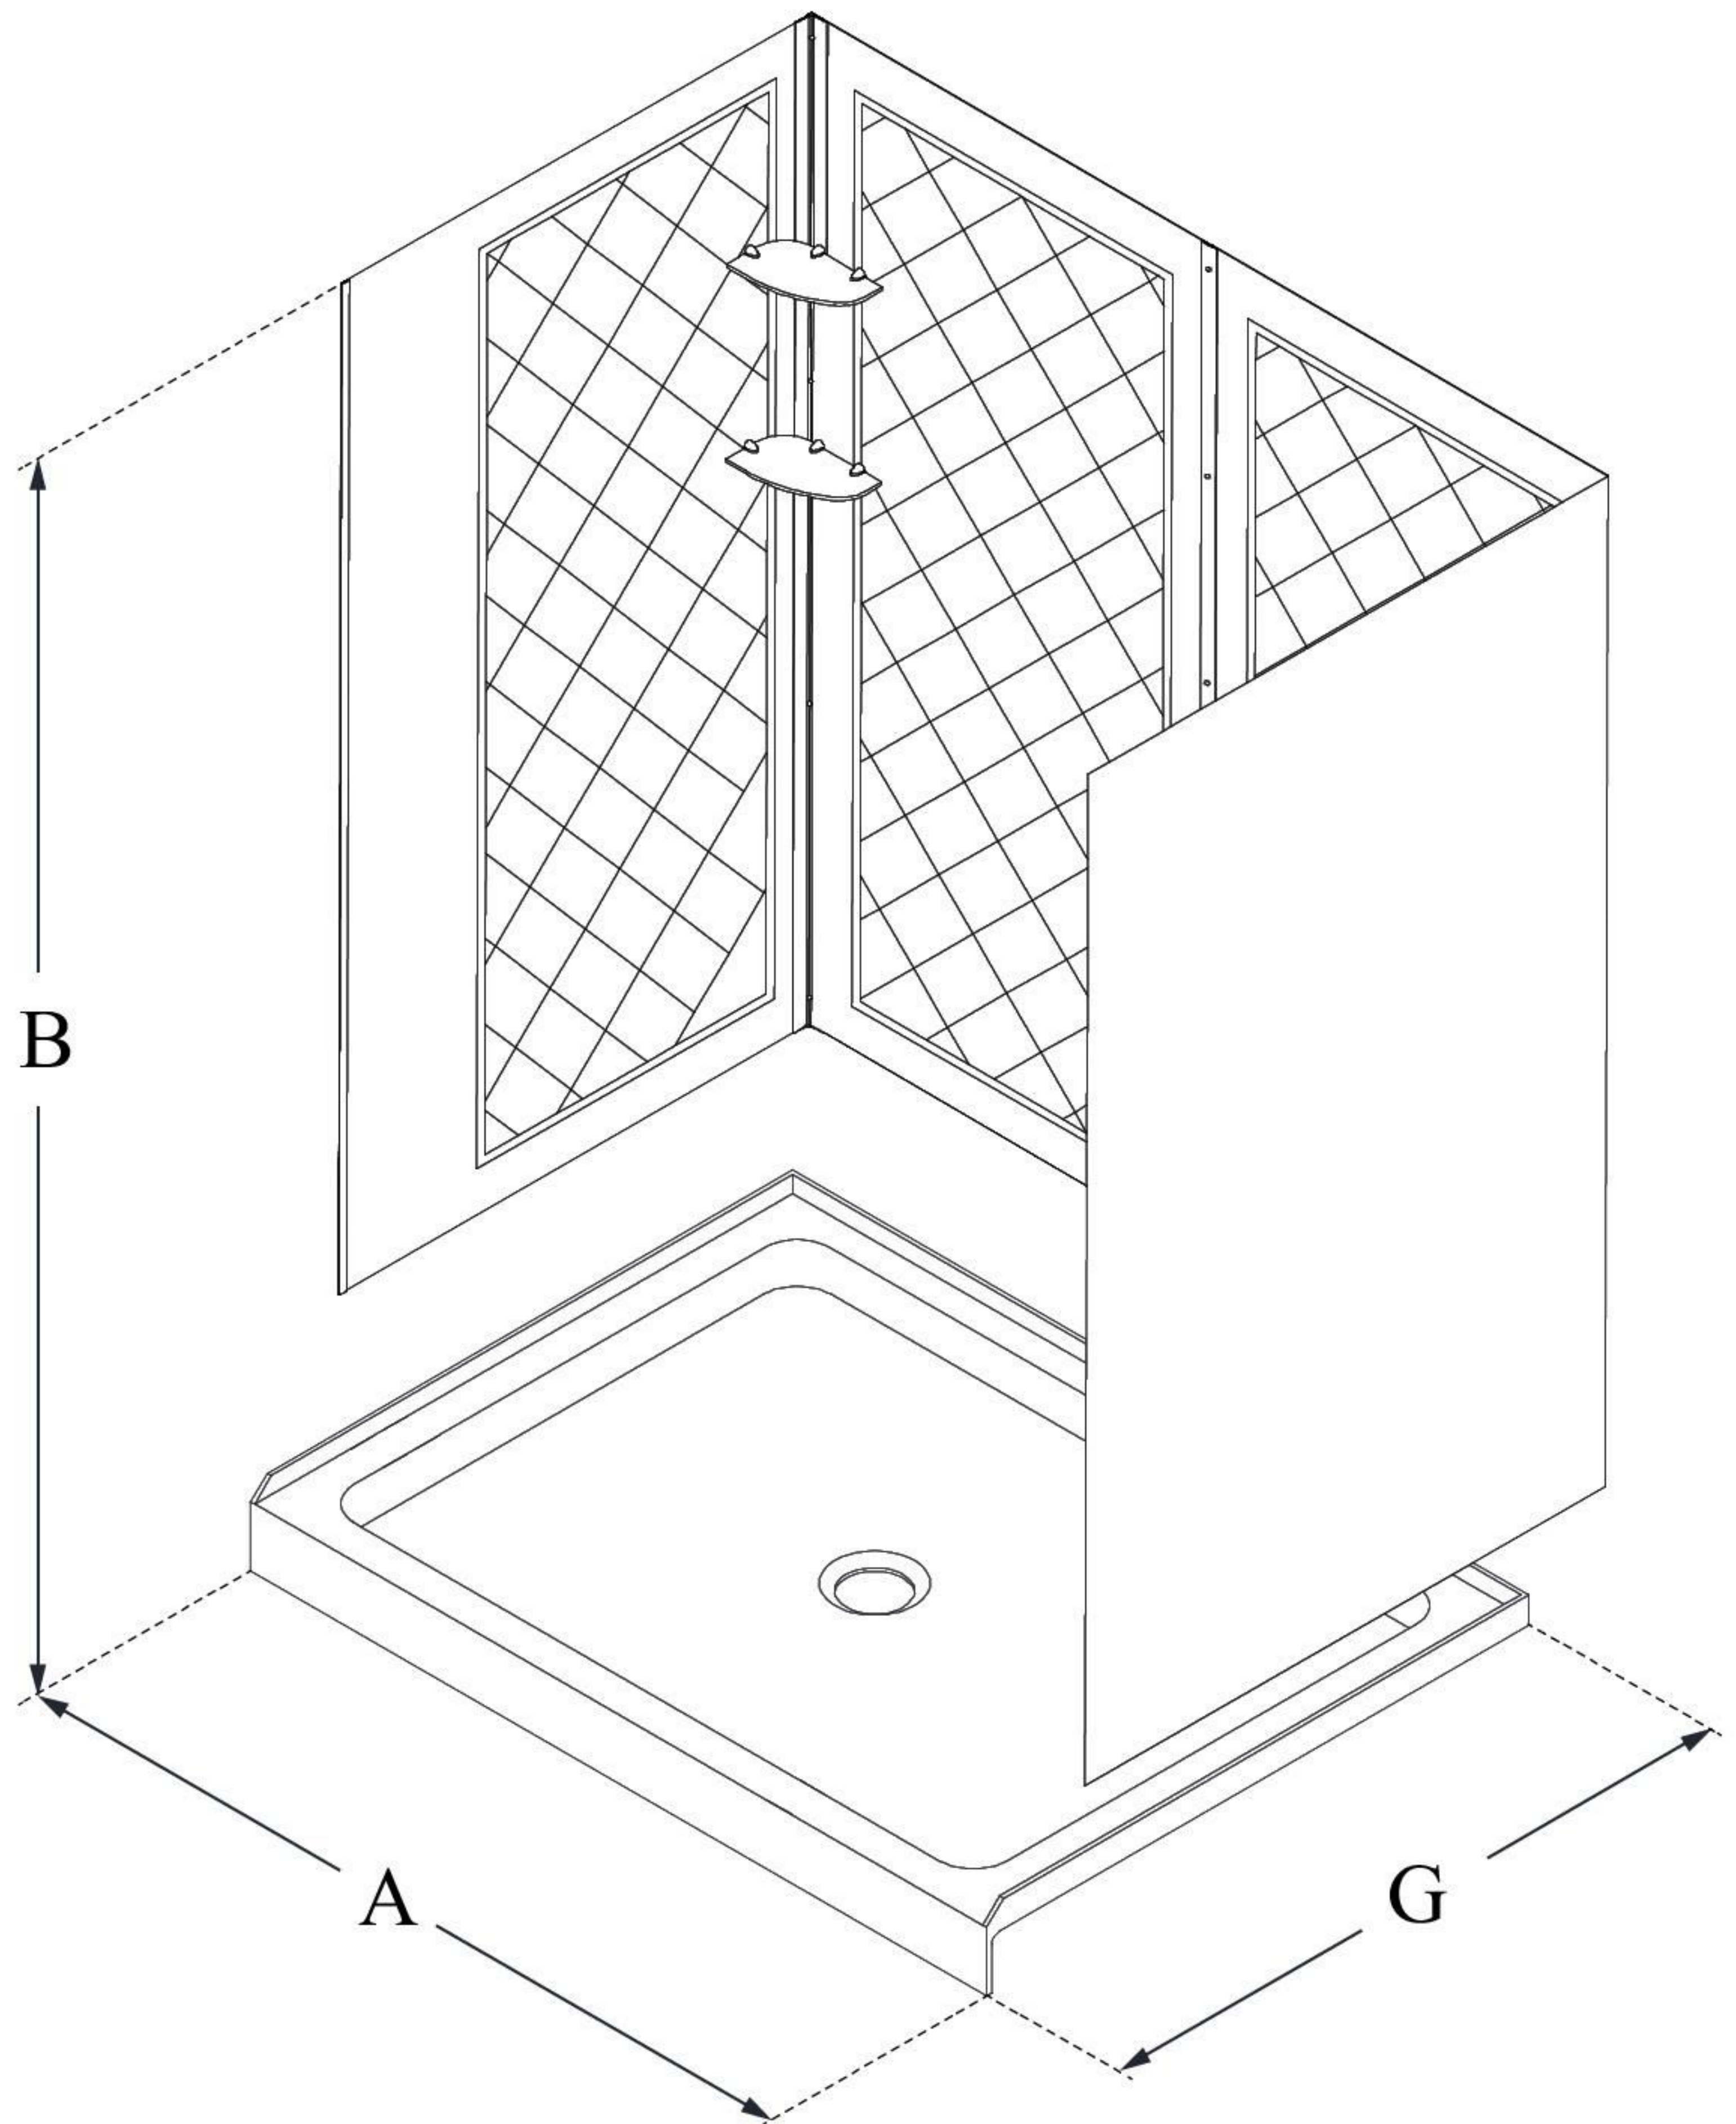

DL-6193

QWALL-5

DreamLine 36 in. D x 48 in. W x 76 3/4 in. H SlimLine Single Threshold Shower Base and QWALL-5 Acrylic Backwall Kit

KIT CONTENTS:

- SHOWER BASE
- QWALL BACKWALLS

CONFIGURATION DIMENSIONS:

A: 48"
KIT WIDTH

B: 76 3/4"
KIT HEIGHT

G: 36"
KIT DEPTH

AVAILABLE DRAIN LOCATIONS:

- CENTER

For precise drain location, please refer to the included base technical drawing

DreamLine reserves the right to update or modify the hardware or materials pictured without prior notice for the purpose of product improvement and customer satisfaction.