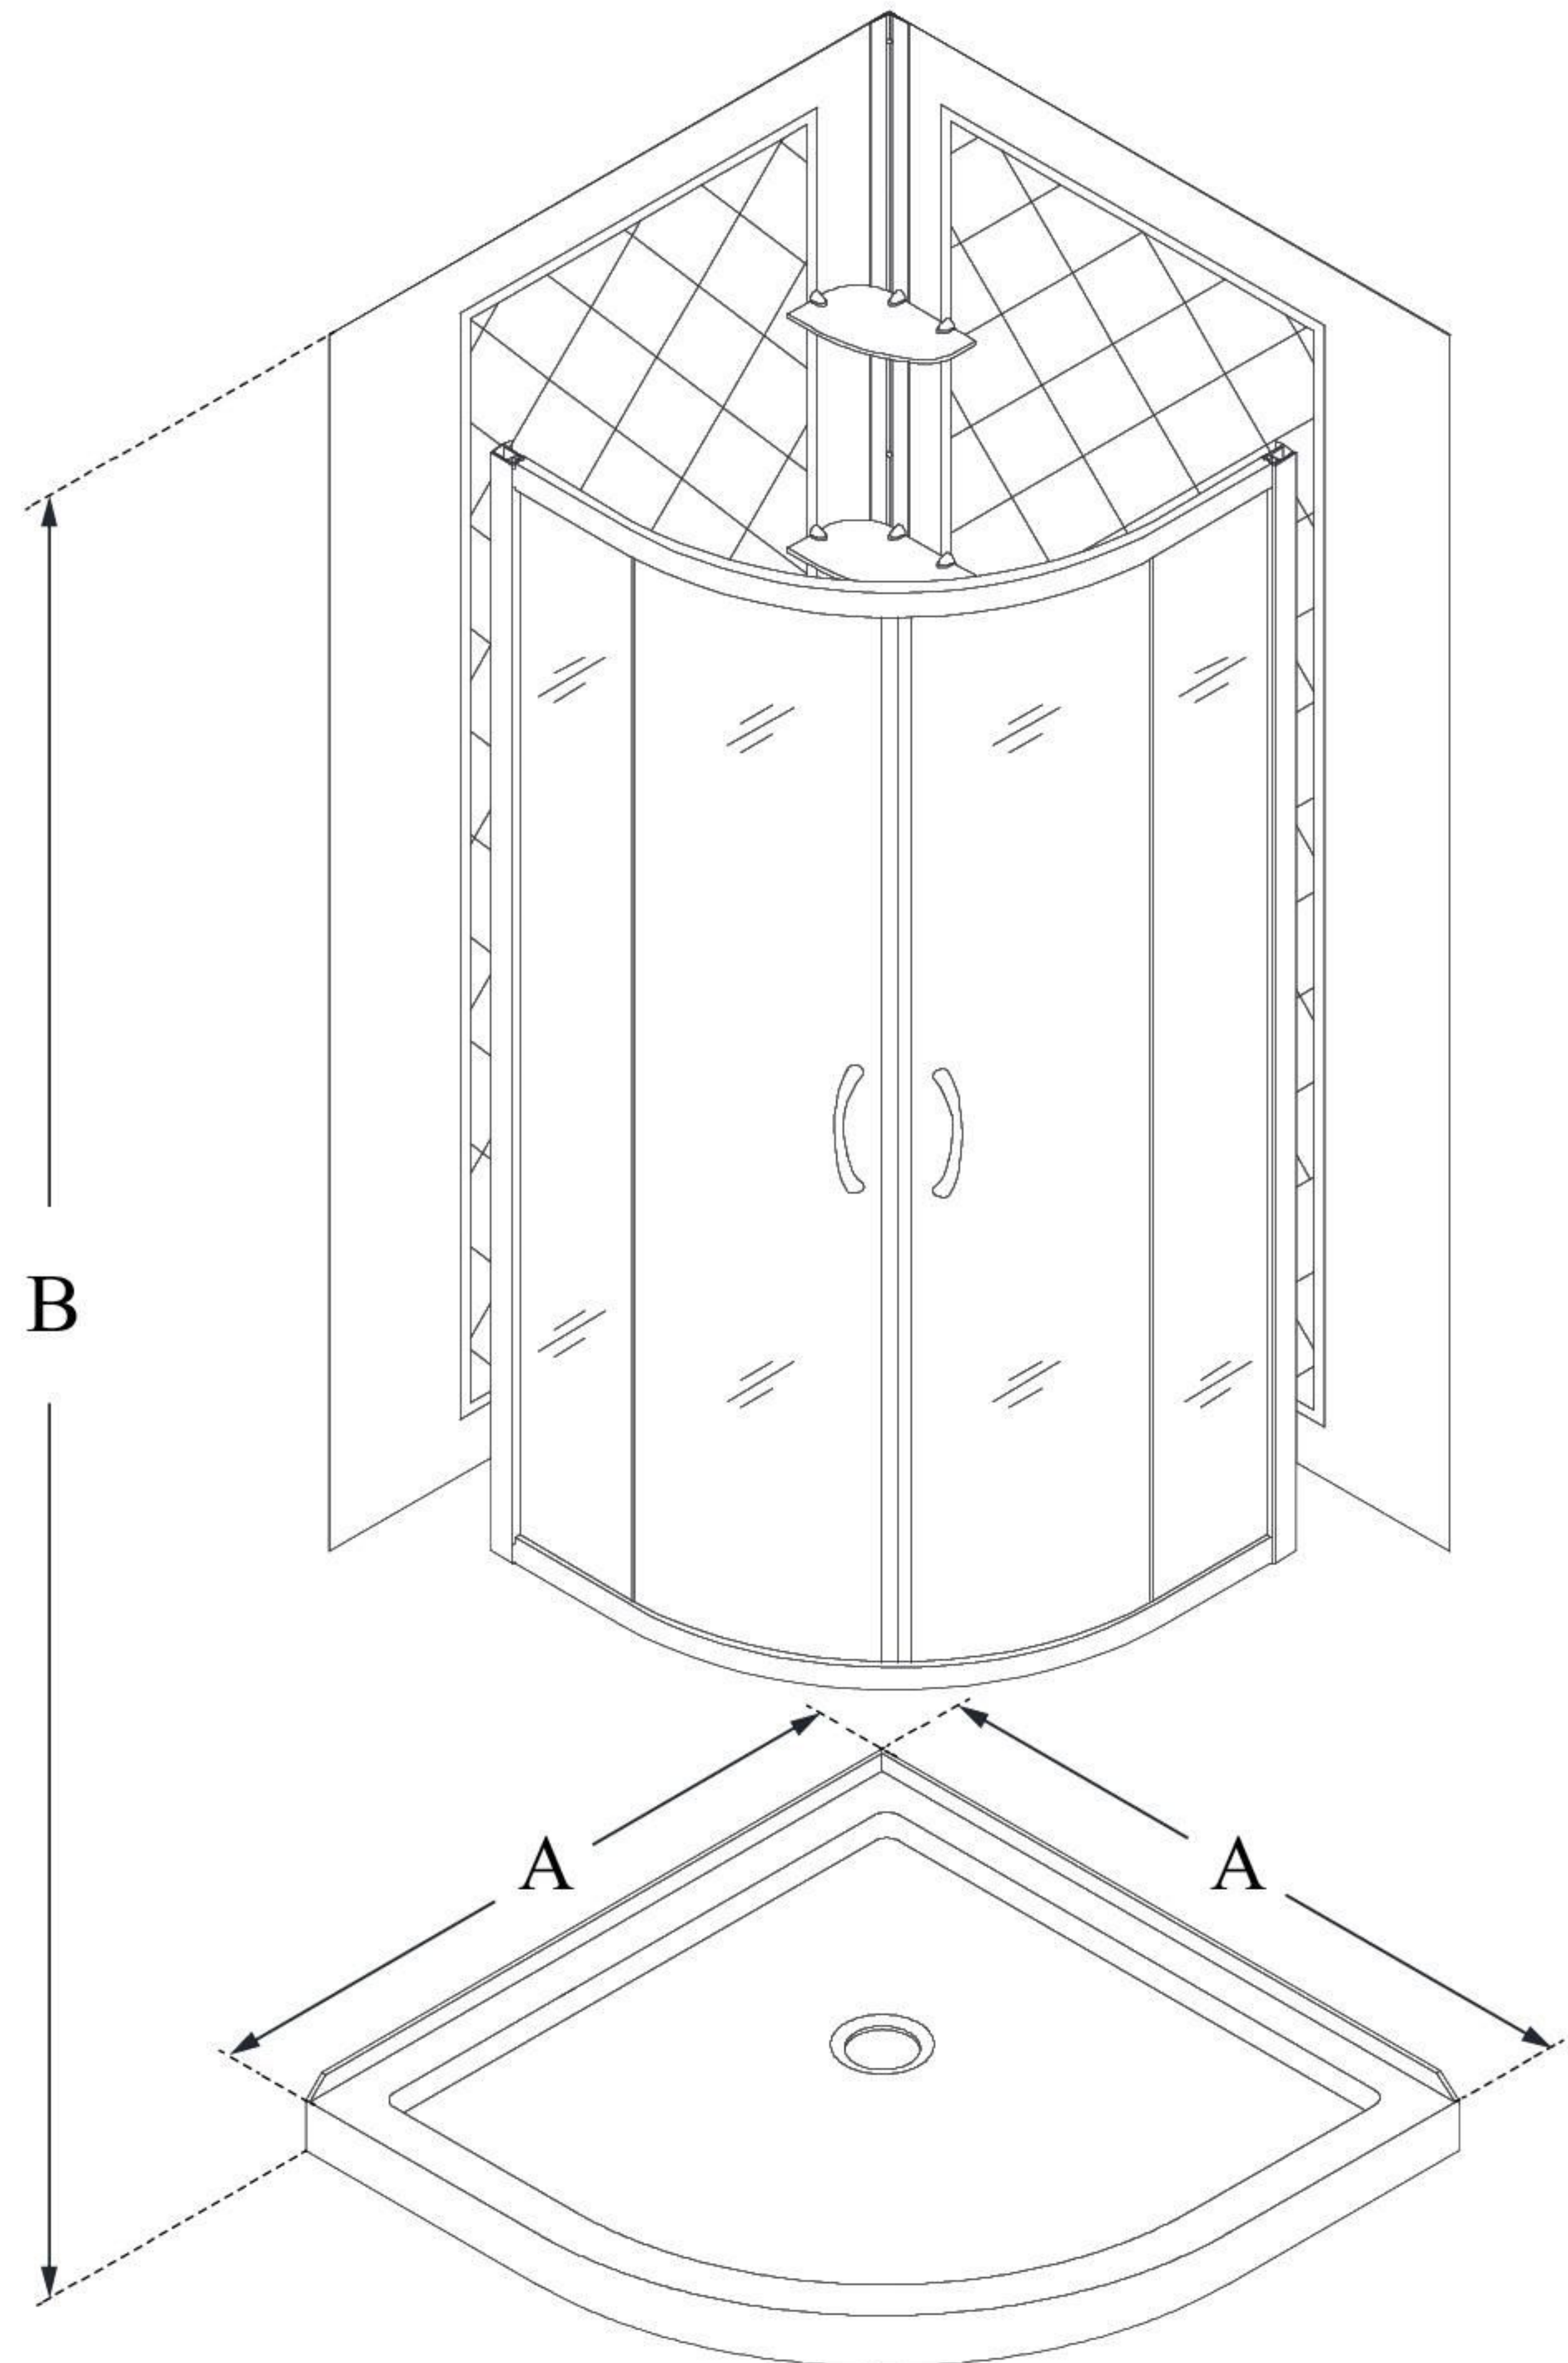

DL-6153

PRIME

DreamLine Prime 36 in. D x 36 in. W x 76 3/4 in. H Clear Sliding Shower Enclosure with White Acrylic Base and Backwall

KIT CONTENTS:

- SHOWER ENCLOSURE
- SHOWER BASE
- QWALL BACKWALLS

CONFIGURATION DIMENSIONS:

A: 36"
KIT WIDTH

B: 76 3/4"
KIT HEIGHT

G: 36"
KIT DEPTH

AVAILABLE DRAIN LOCATIONS:

- CORNER

For precise drain location, please refer to the included base technical drawing

DreamLine reserves the right to update or modify the hardware or materials pictured without prior notice for the purpose of product improvement and customer satisfaction.