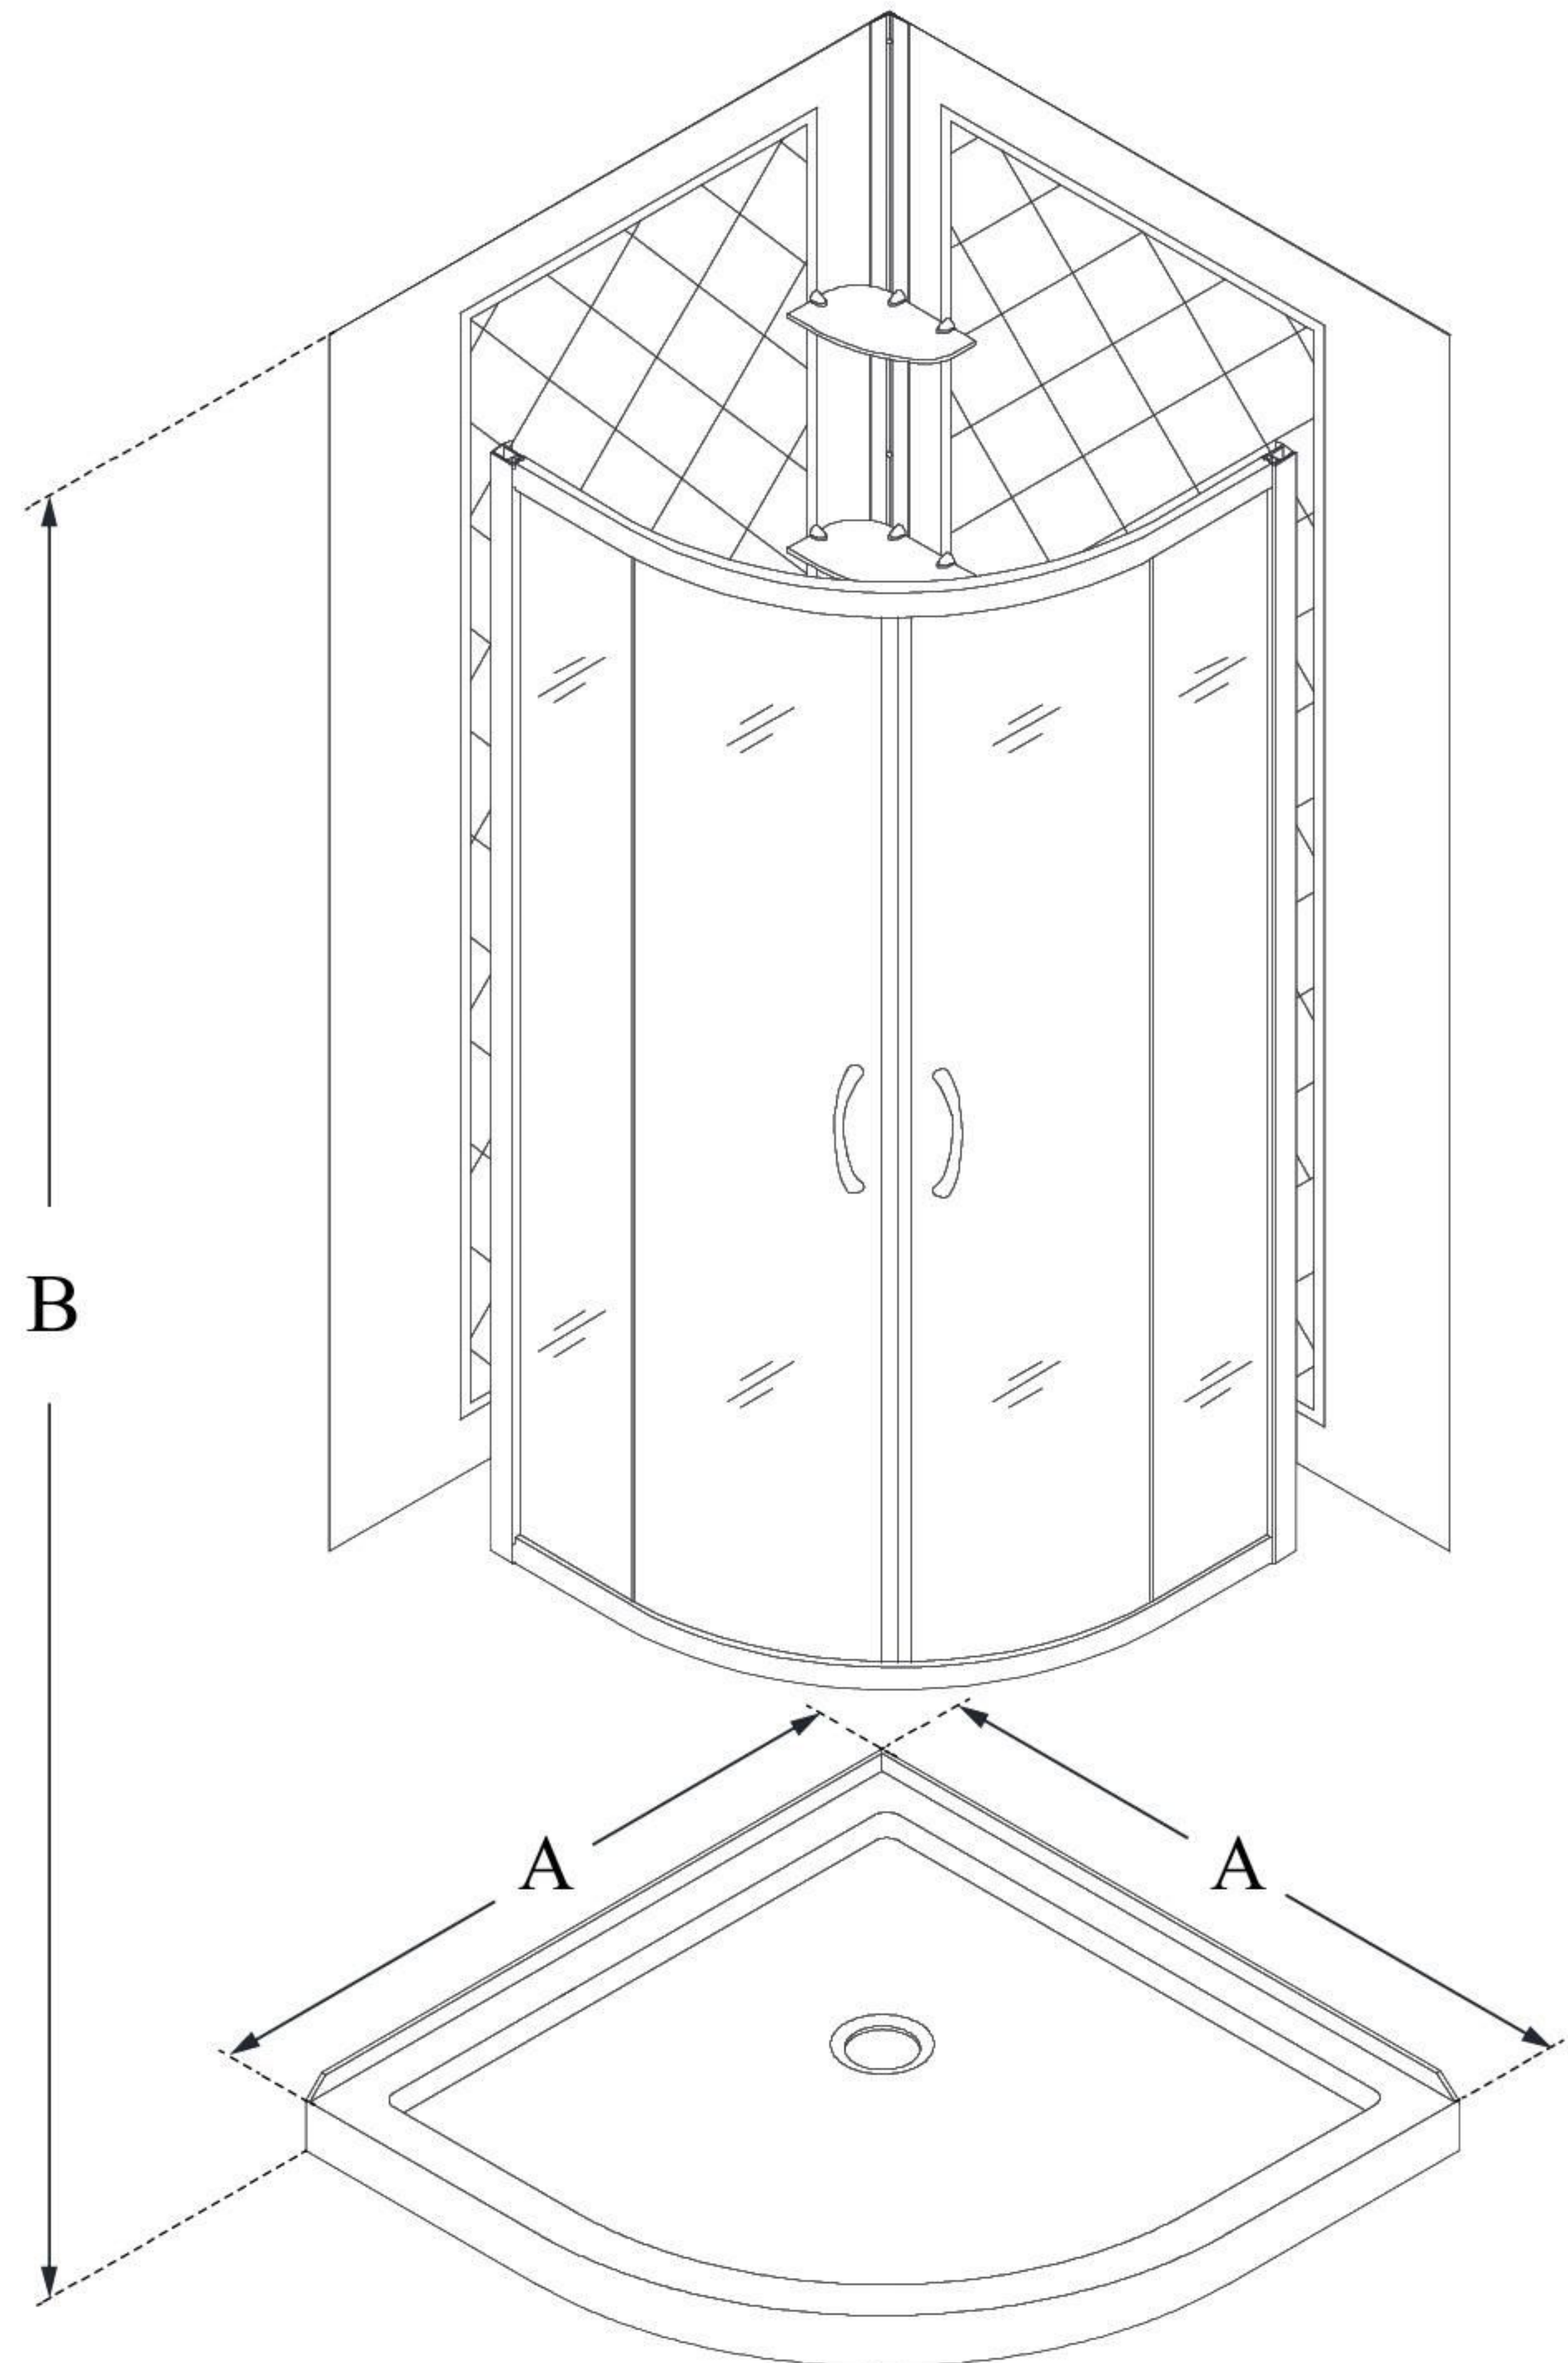

## **PRIME**

DreamLine Prime 33 in. D x 33 in. W x 76 3/4 in. H Clear Sliding Shower Enclosure with White Acrylic Base and Backwall

### **KIT CONTENTS:**

- SHOWER ENCLOSURE
- SHOWER BASE
- QWALL BACKWALLS

### **CONFIGURATION DIMENSIONS:**

**A: 33"**  
KIT WIDTH

**B: 76 3/4"**  
KIT HEIGHT

**G: 33"**  
KIT DEPTH

### **AVAILABLE DRAIN LOCATIONS:**

- CORNER

For precise drain location, please refer to the included base technical drawing

DreamLine reserves the right to update or modify the hardware or materials pictured without prior notice for the purpose of product improvement and customer satisfaction.