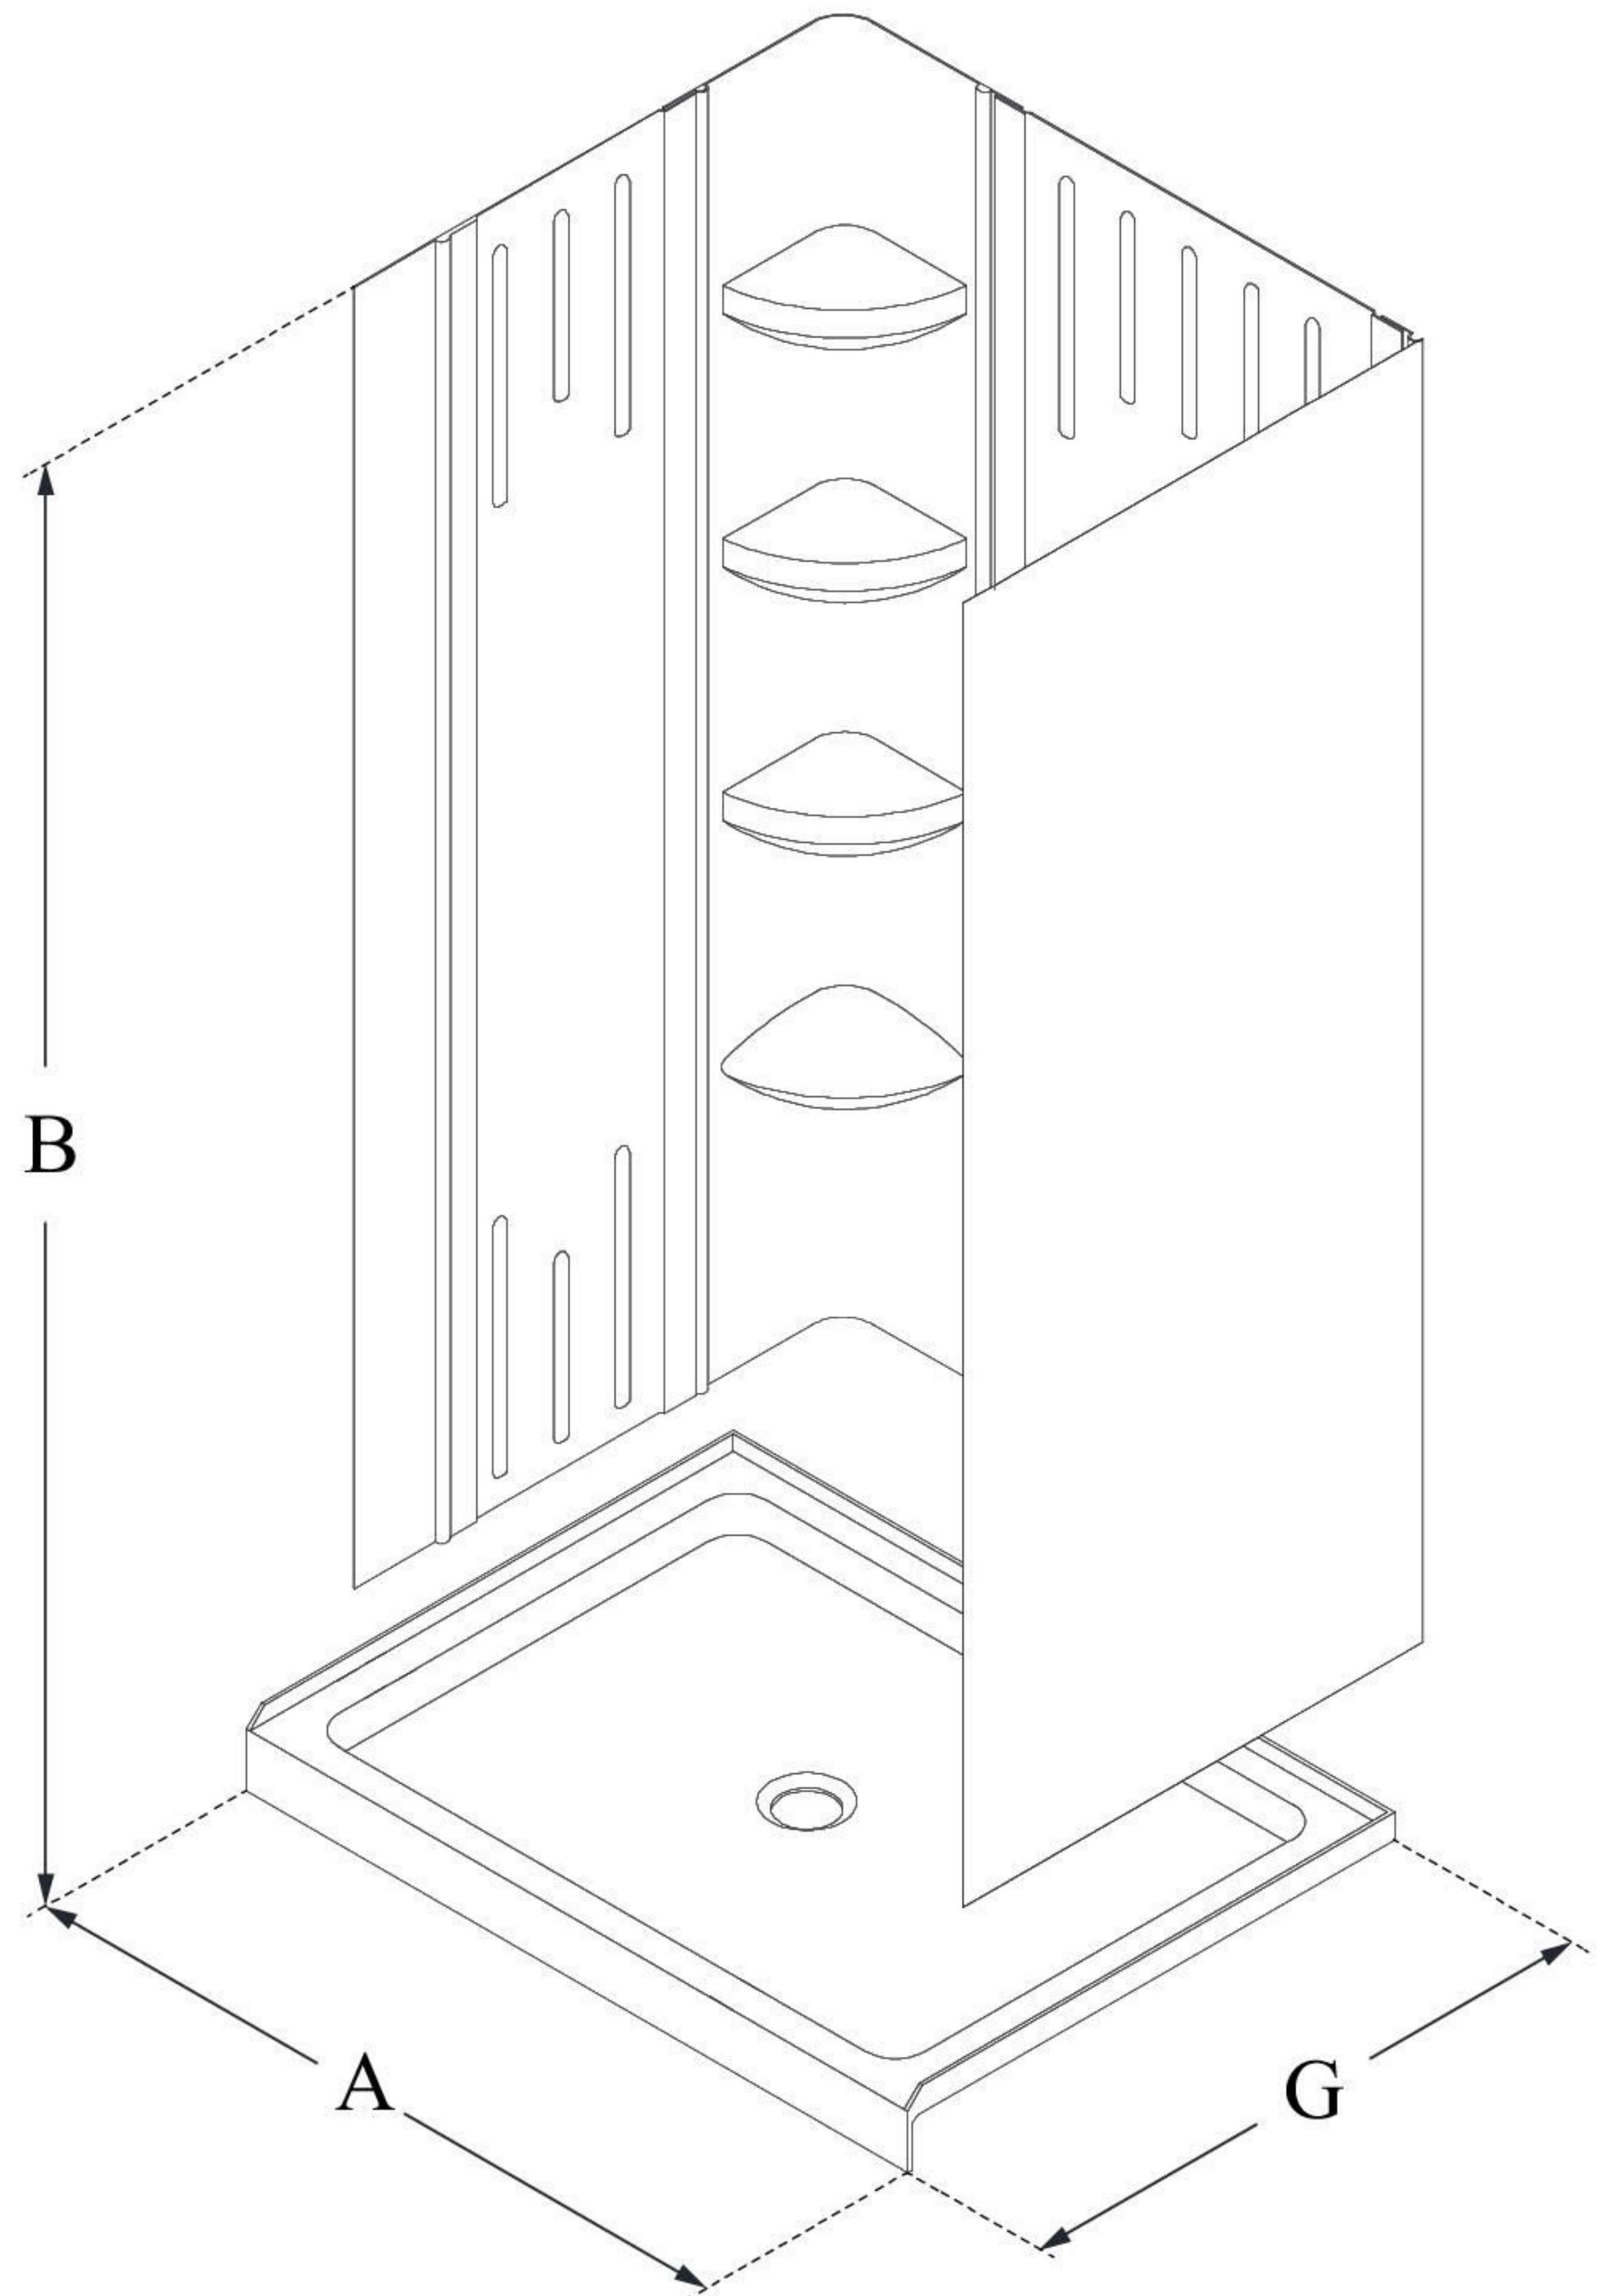

## **QWALL-3**

DreamLine 34 in. D x 60 in. W x 75 5/8 in. H SlimLine Single Threshold Shower Base and QWALL-3 Acrylic Backwall Kit

### **KIT CONTENTS:**

- SHOWER BASE
- QWALL BACKWALLS

### **CONFIGURATION DIMENSIONS:**

**A: 60"**  
KIT WIDTH

**B: 75 5/8"**  
KIT HEIGHT

**G: 34"**  
KIT DEPTH

### **AVAILABLE DRAIN LOCATIONS:**

- CENTER
- LEFT
- RIGHT

For precise drain location, please refer to the included base technical drawing

DreamLine reserves the right to update or modify the hardware or materials pictured without prior notice for the purpose of product improvement and customer satisfaction.