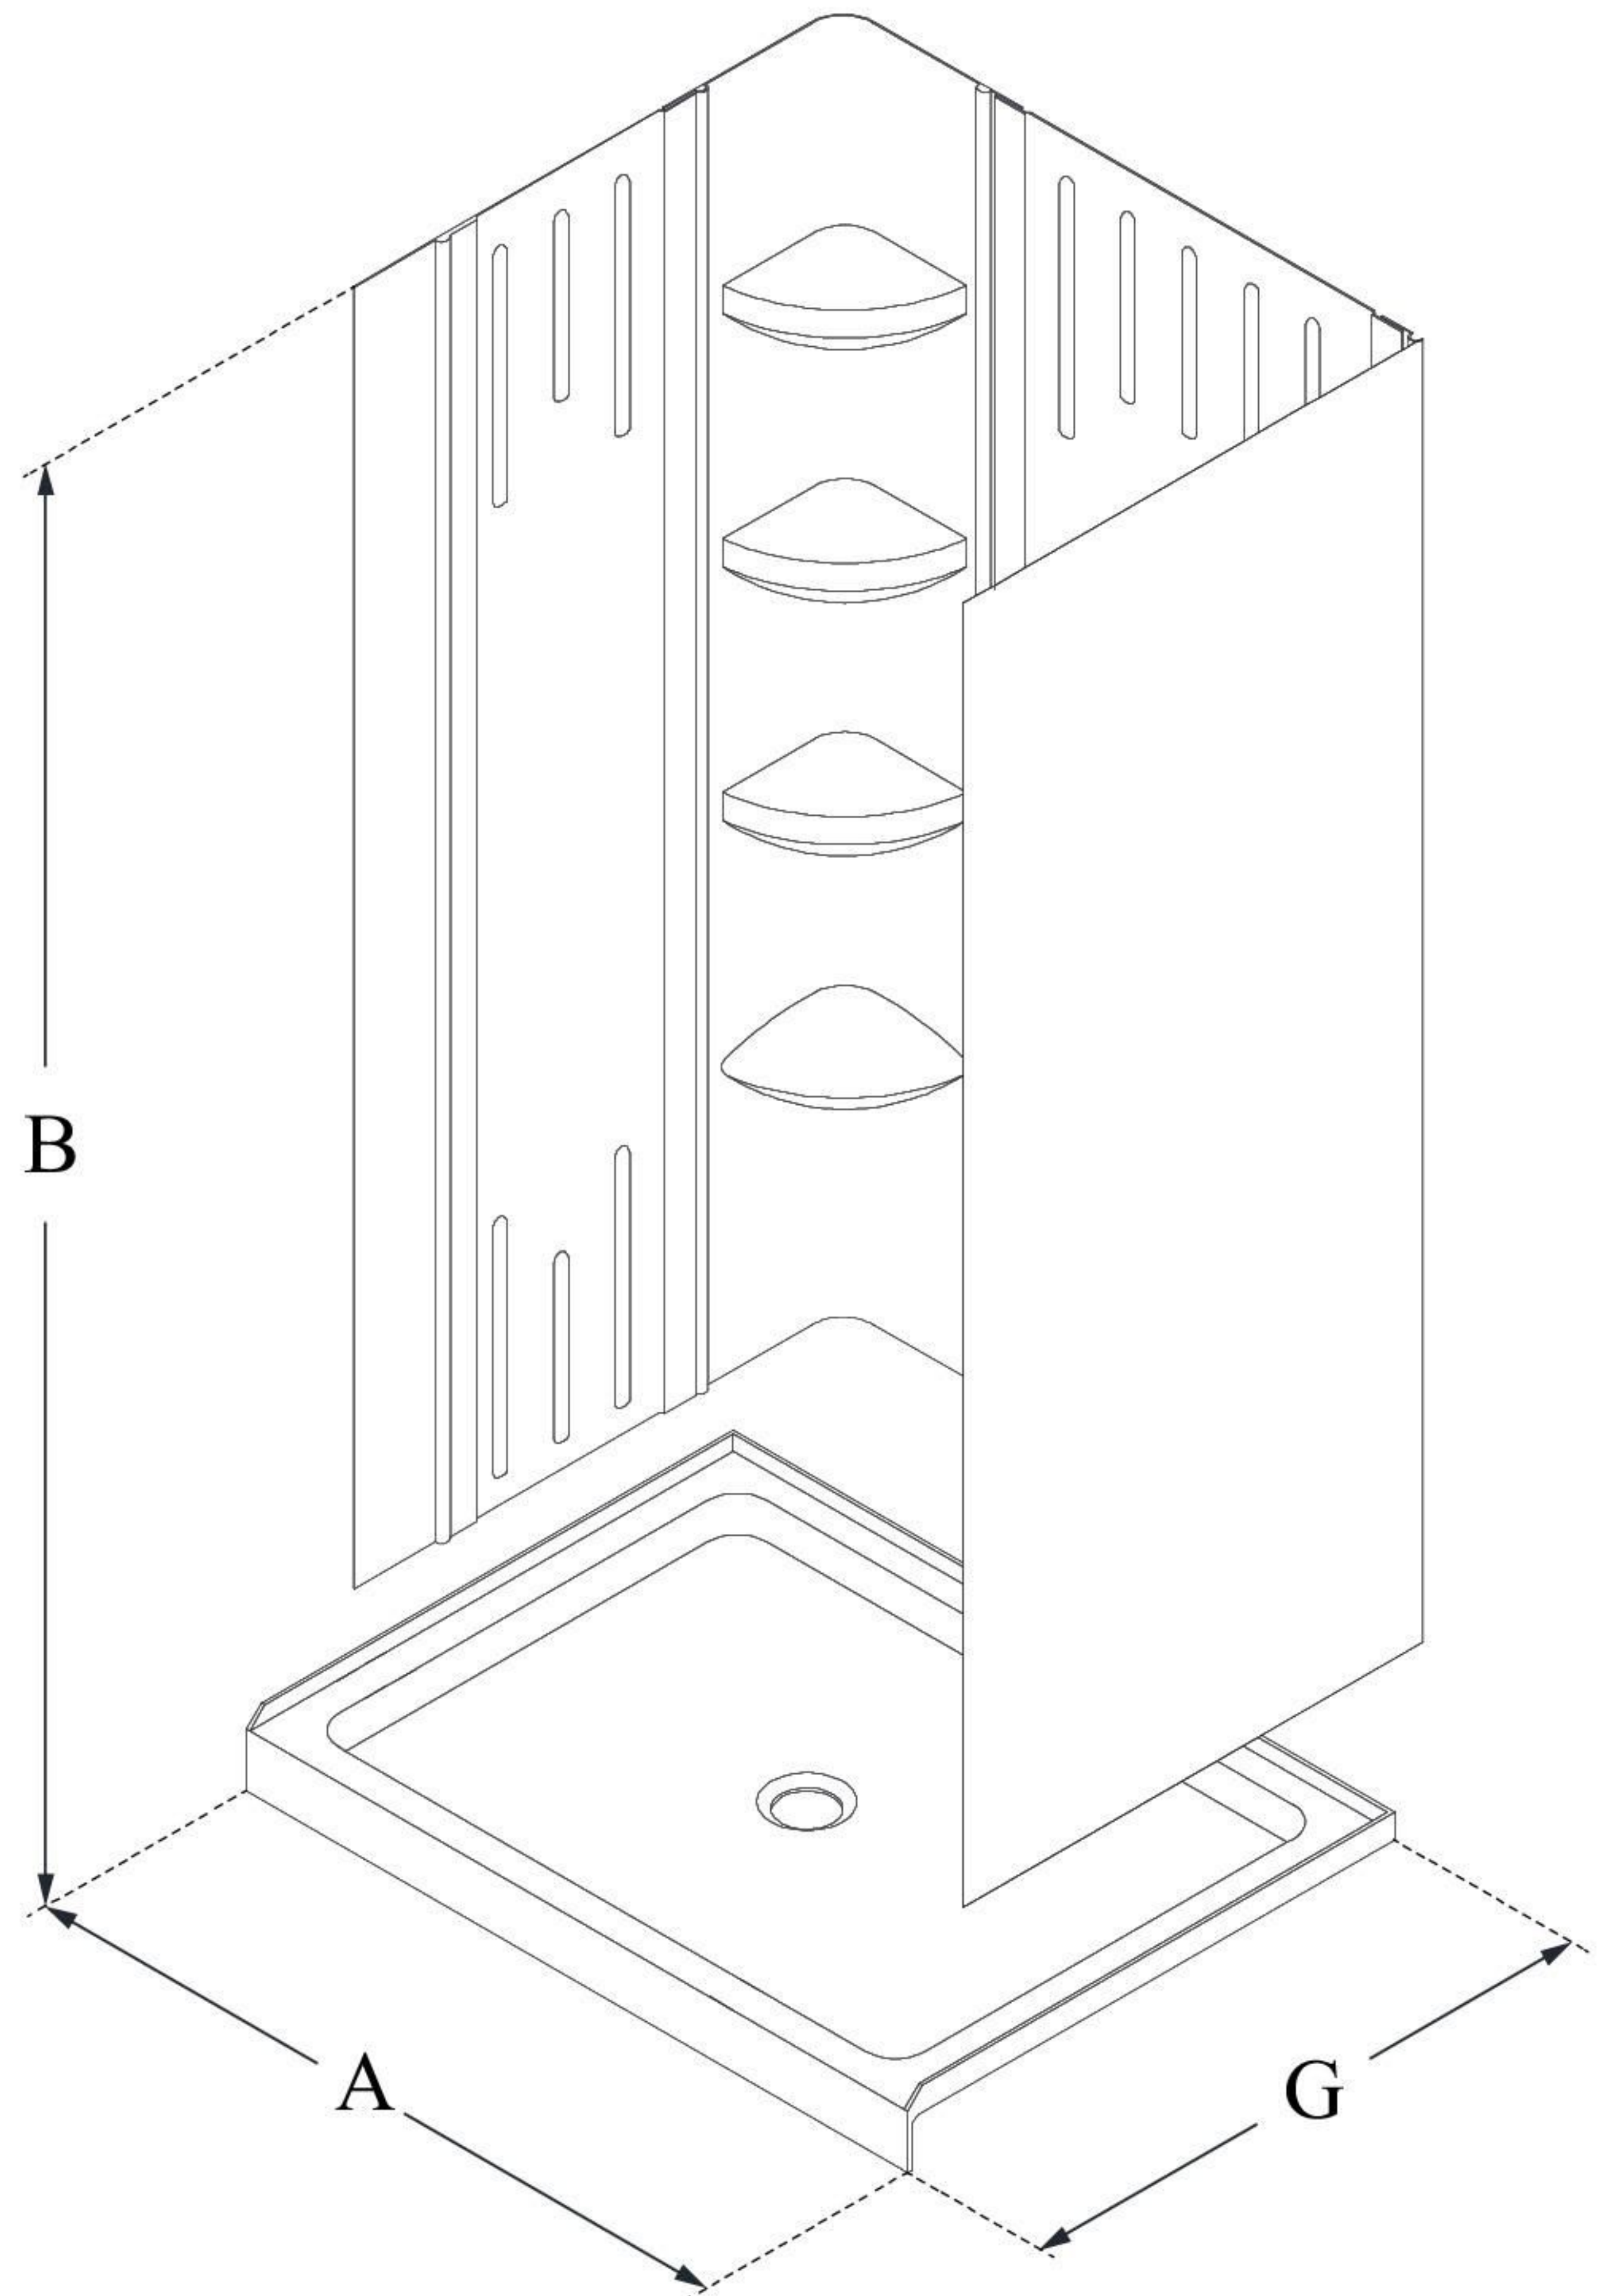

DL-6146

QWALL-3

DreamLine 32 in. D x 60 in. W x 75 5/8 in. H SlimLine Single Threshold Shower Base and QWALL-3 Acrylic Backwall Kit

KIT CONTENTS:

- SHOWER BASE
- QWALL BACKWALLS

CONFIGURATION DIMENSIONS:

A: 60"
KIT WIDTH

B: 75 5/8"
KIT HEIGHT

G: 32"
KIT DEPTH

AVAILABLE DRAIN LOCATIONS:

- CENTER
- LEFT
- RIGHT

For precise drain location, please refer to the included base technical drawing

DreamLine reserves the right to update or modify the hardware or materials pictured without prior notice for the purpose of product improvement and customer satisfaction.