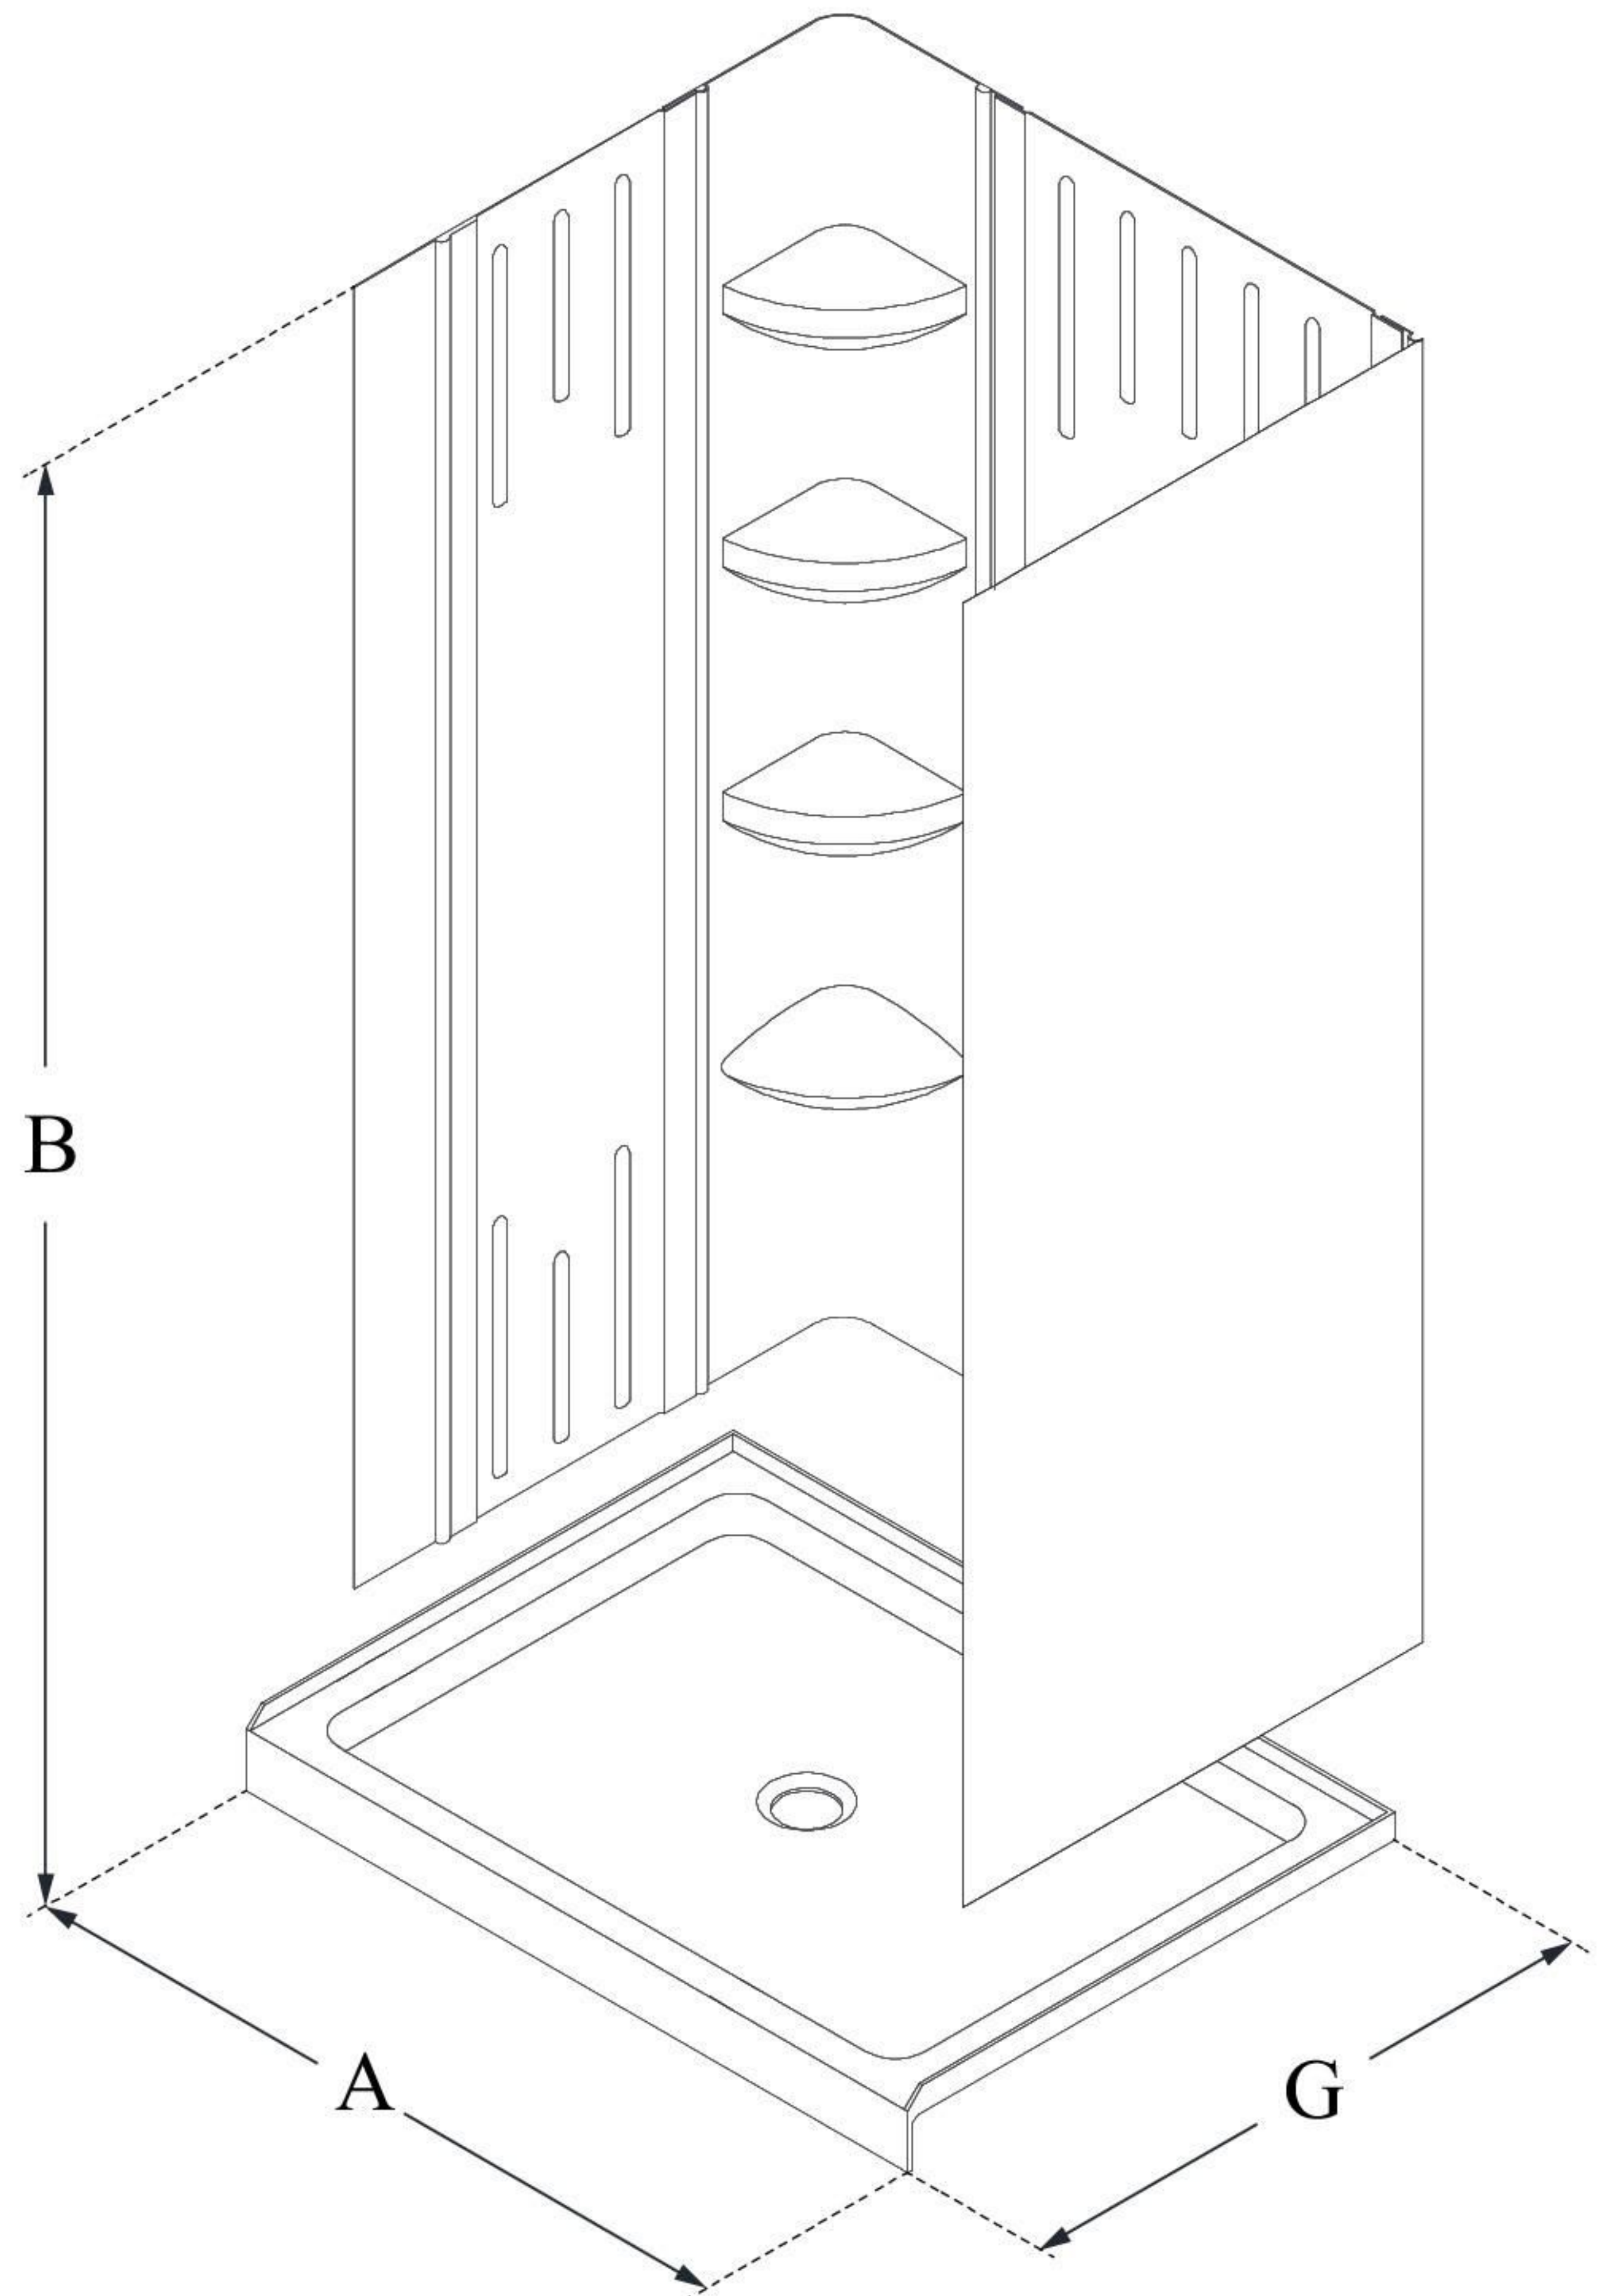

## **QWALL-3**

DreamLine 30 in. D x 60 in. W x 75 5/8 in. H SlimLine Single Threshold Shower Base and QWALL-3 Acrylic Backwall Kit

### **KIT CONTENTS:**

- SHOWER BASE
- QWALL BACKWALLS

### **CONFIGURATION DIMENSIONS:**

**A: 60"**  
KIT WIDTH

**B: 75 5/8"**  
KIT HEIGHT

**G: 30"**  
KIT DEPTH

### **AVAILABLE DRAIN LOCATIONS:**

- CENTER
- LEFT
- RIGHT

For precise drain location, please refer to the included base technical drawing

DreamLine reserves the right to update or modify the hardware or materials pictured without prior notice for the purpose of product improvement and customer satisfaction.