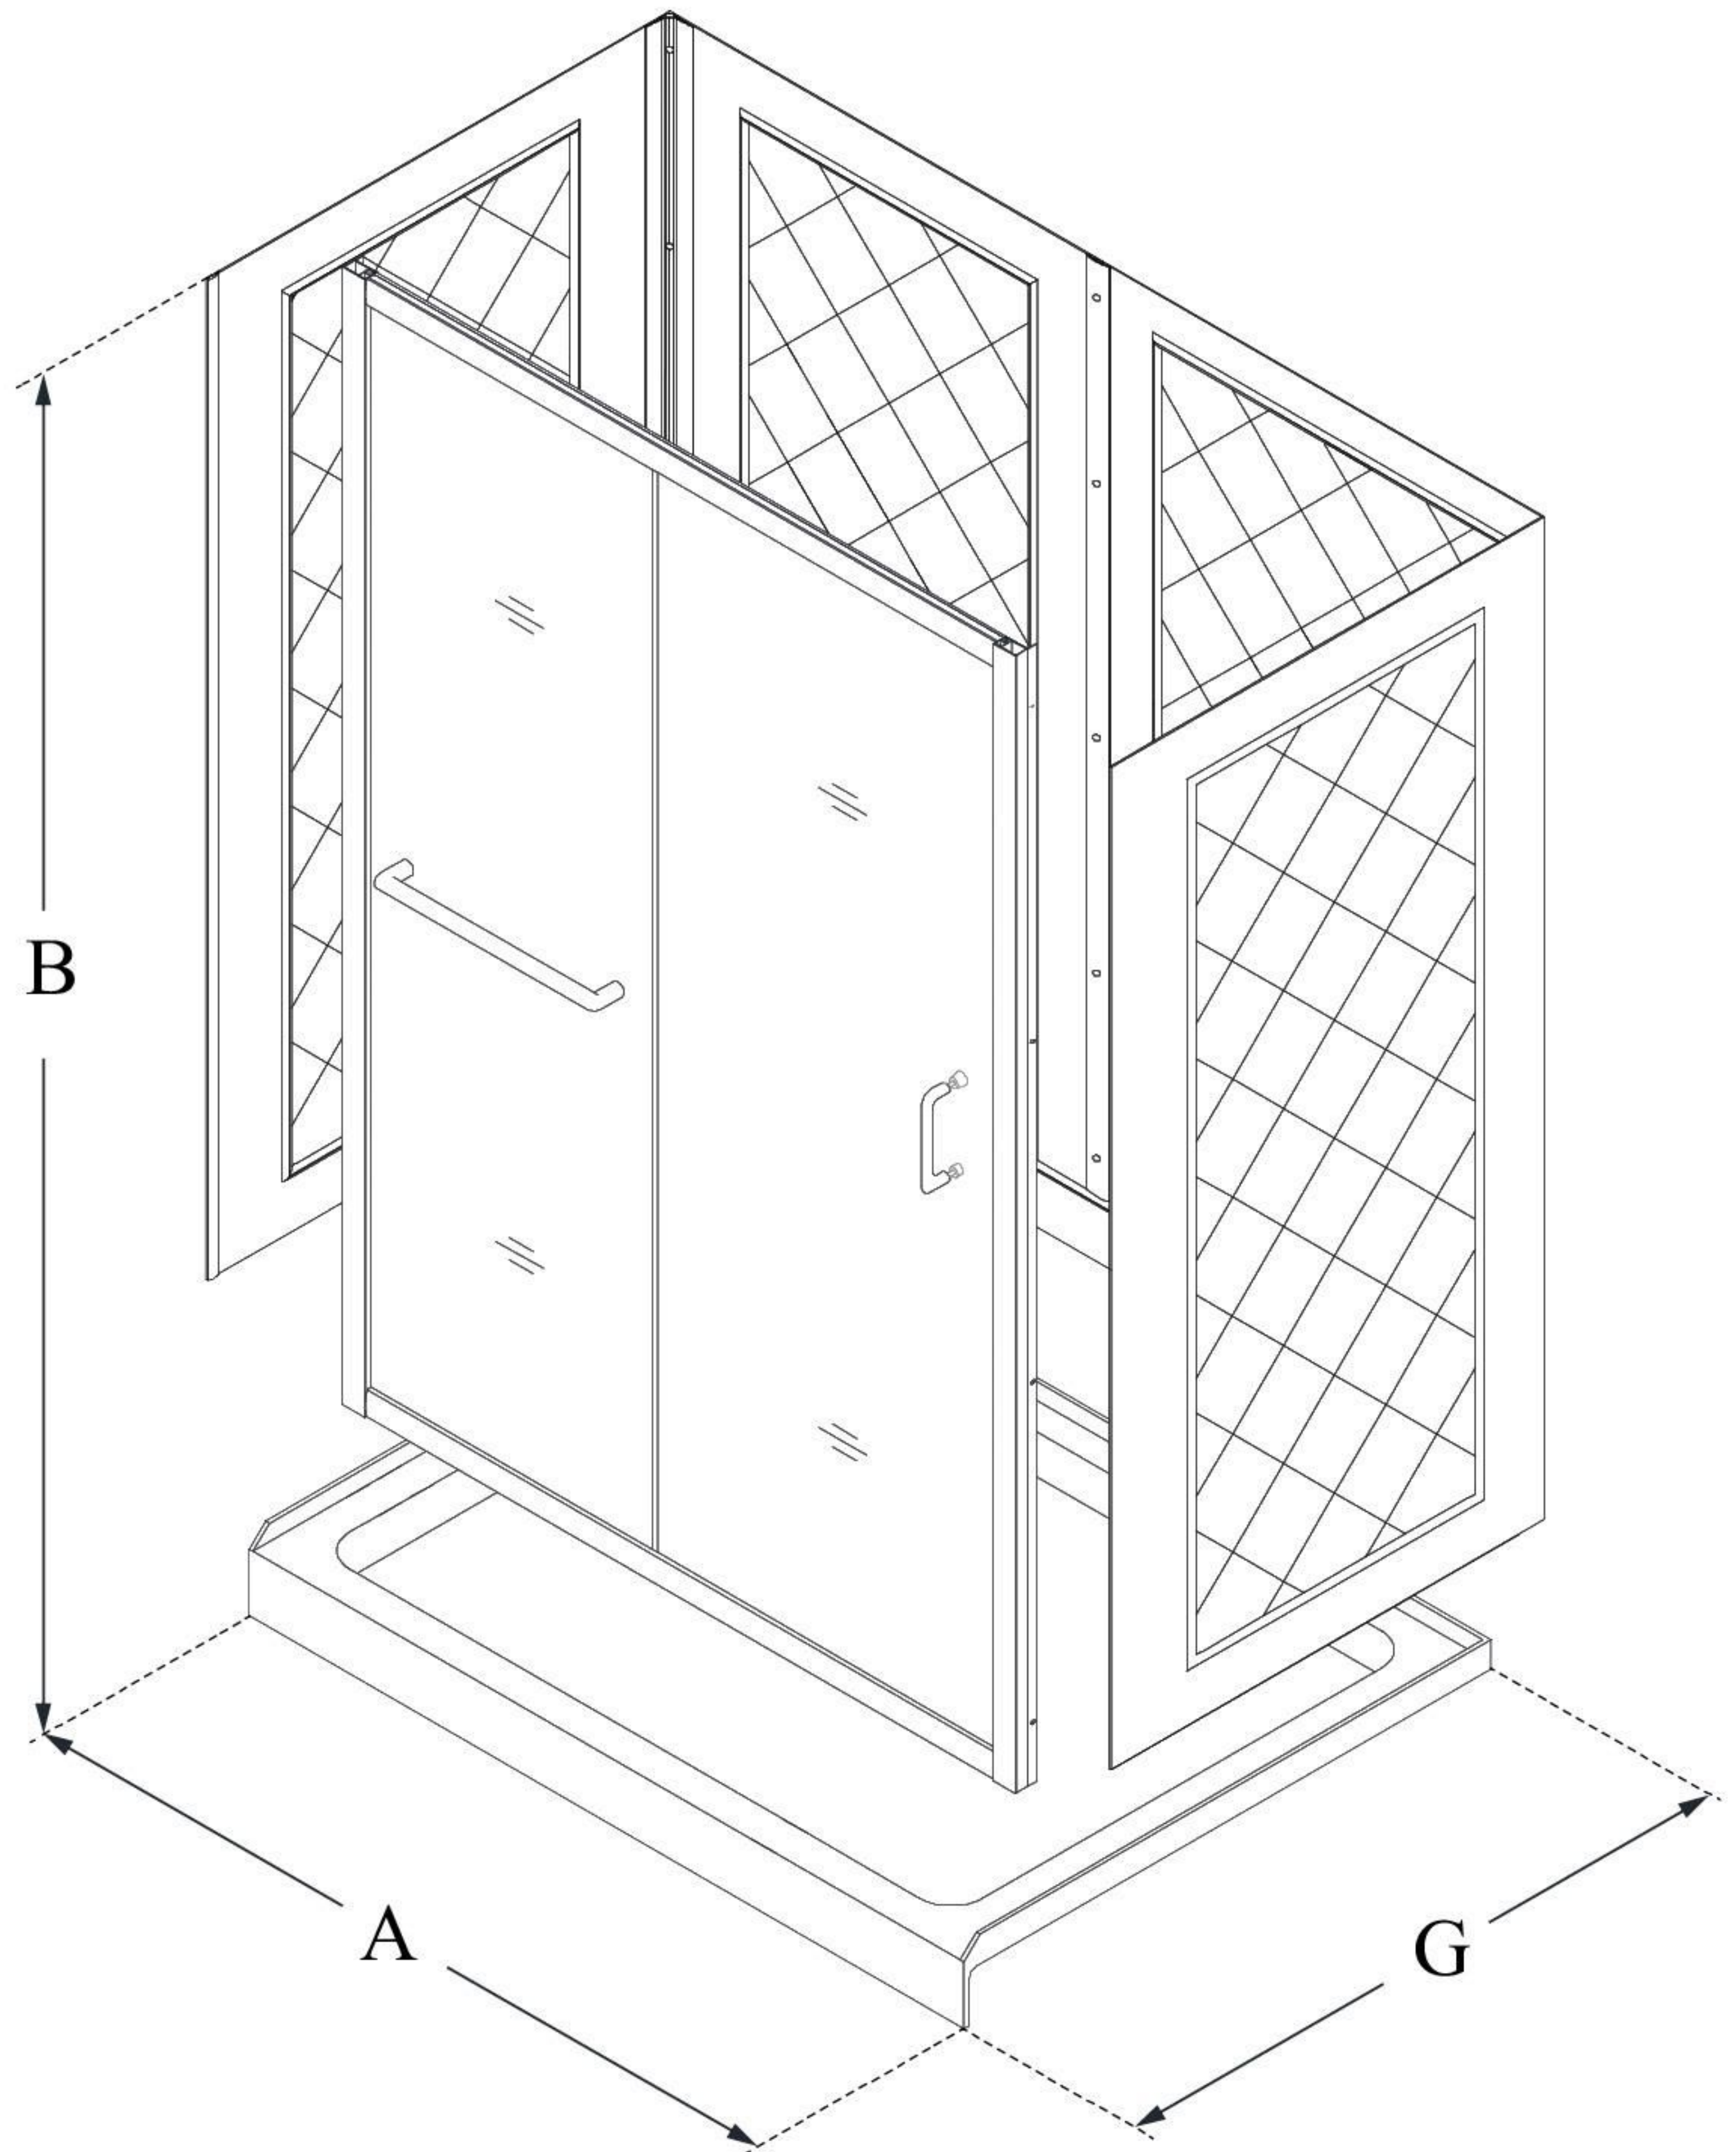

DL-6119

INFINITY-Z

DreamLine Infinity-Z 36 in. D x 60 in. W x 76 3/4 in. H Frameless Sliding Shower Door, Shower Base and QWALL-5 Backwall Kit

KIT CONTENTS:

- SHOWER DOOR
- SHOWER BASE
- QWALL BACKWALLS

CONFIGURATION DIMENSIONS:

A: 60"
KIT WIDTH

B: 76 3/4"
KIT HEIGHT

G: 36"
KIT DEPTH

AVAILABLE DRAIN LOCATIONS:

- CENTER
- LEFT
- RIGHT

For precise drain location, please refer to the included base technical drawing

DreamLine reserves the right to update or modify the hardware or materials pictured without prior notice for the purpose of product improvement and customer satisfaction.