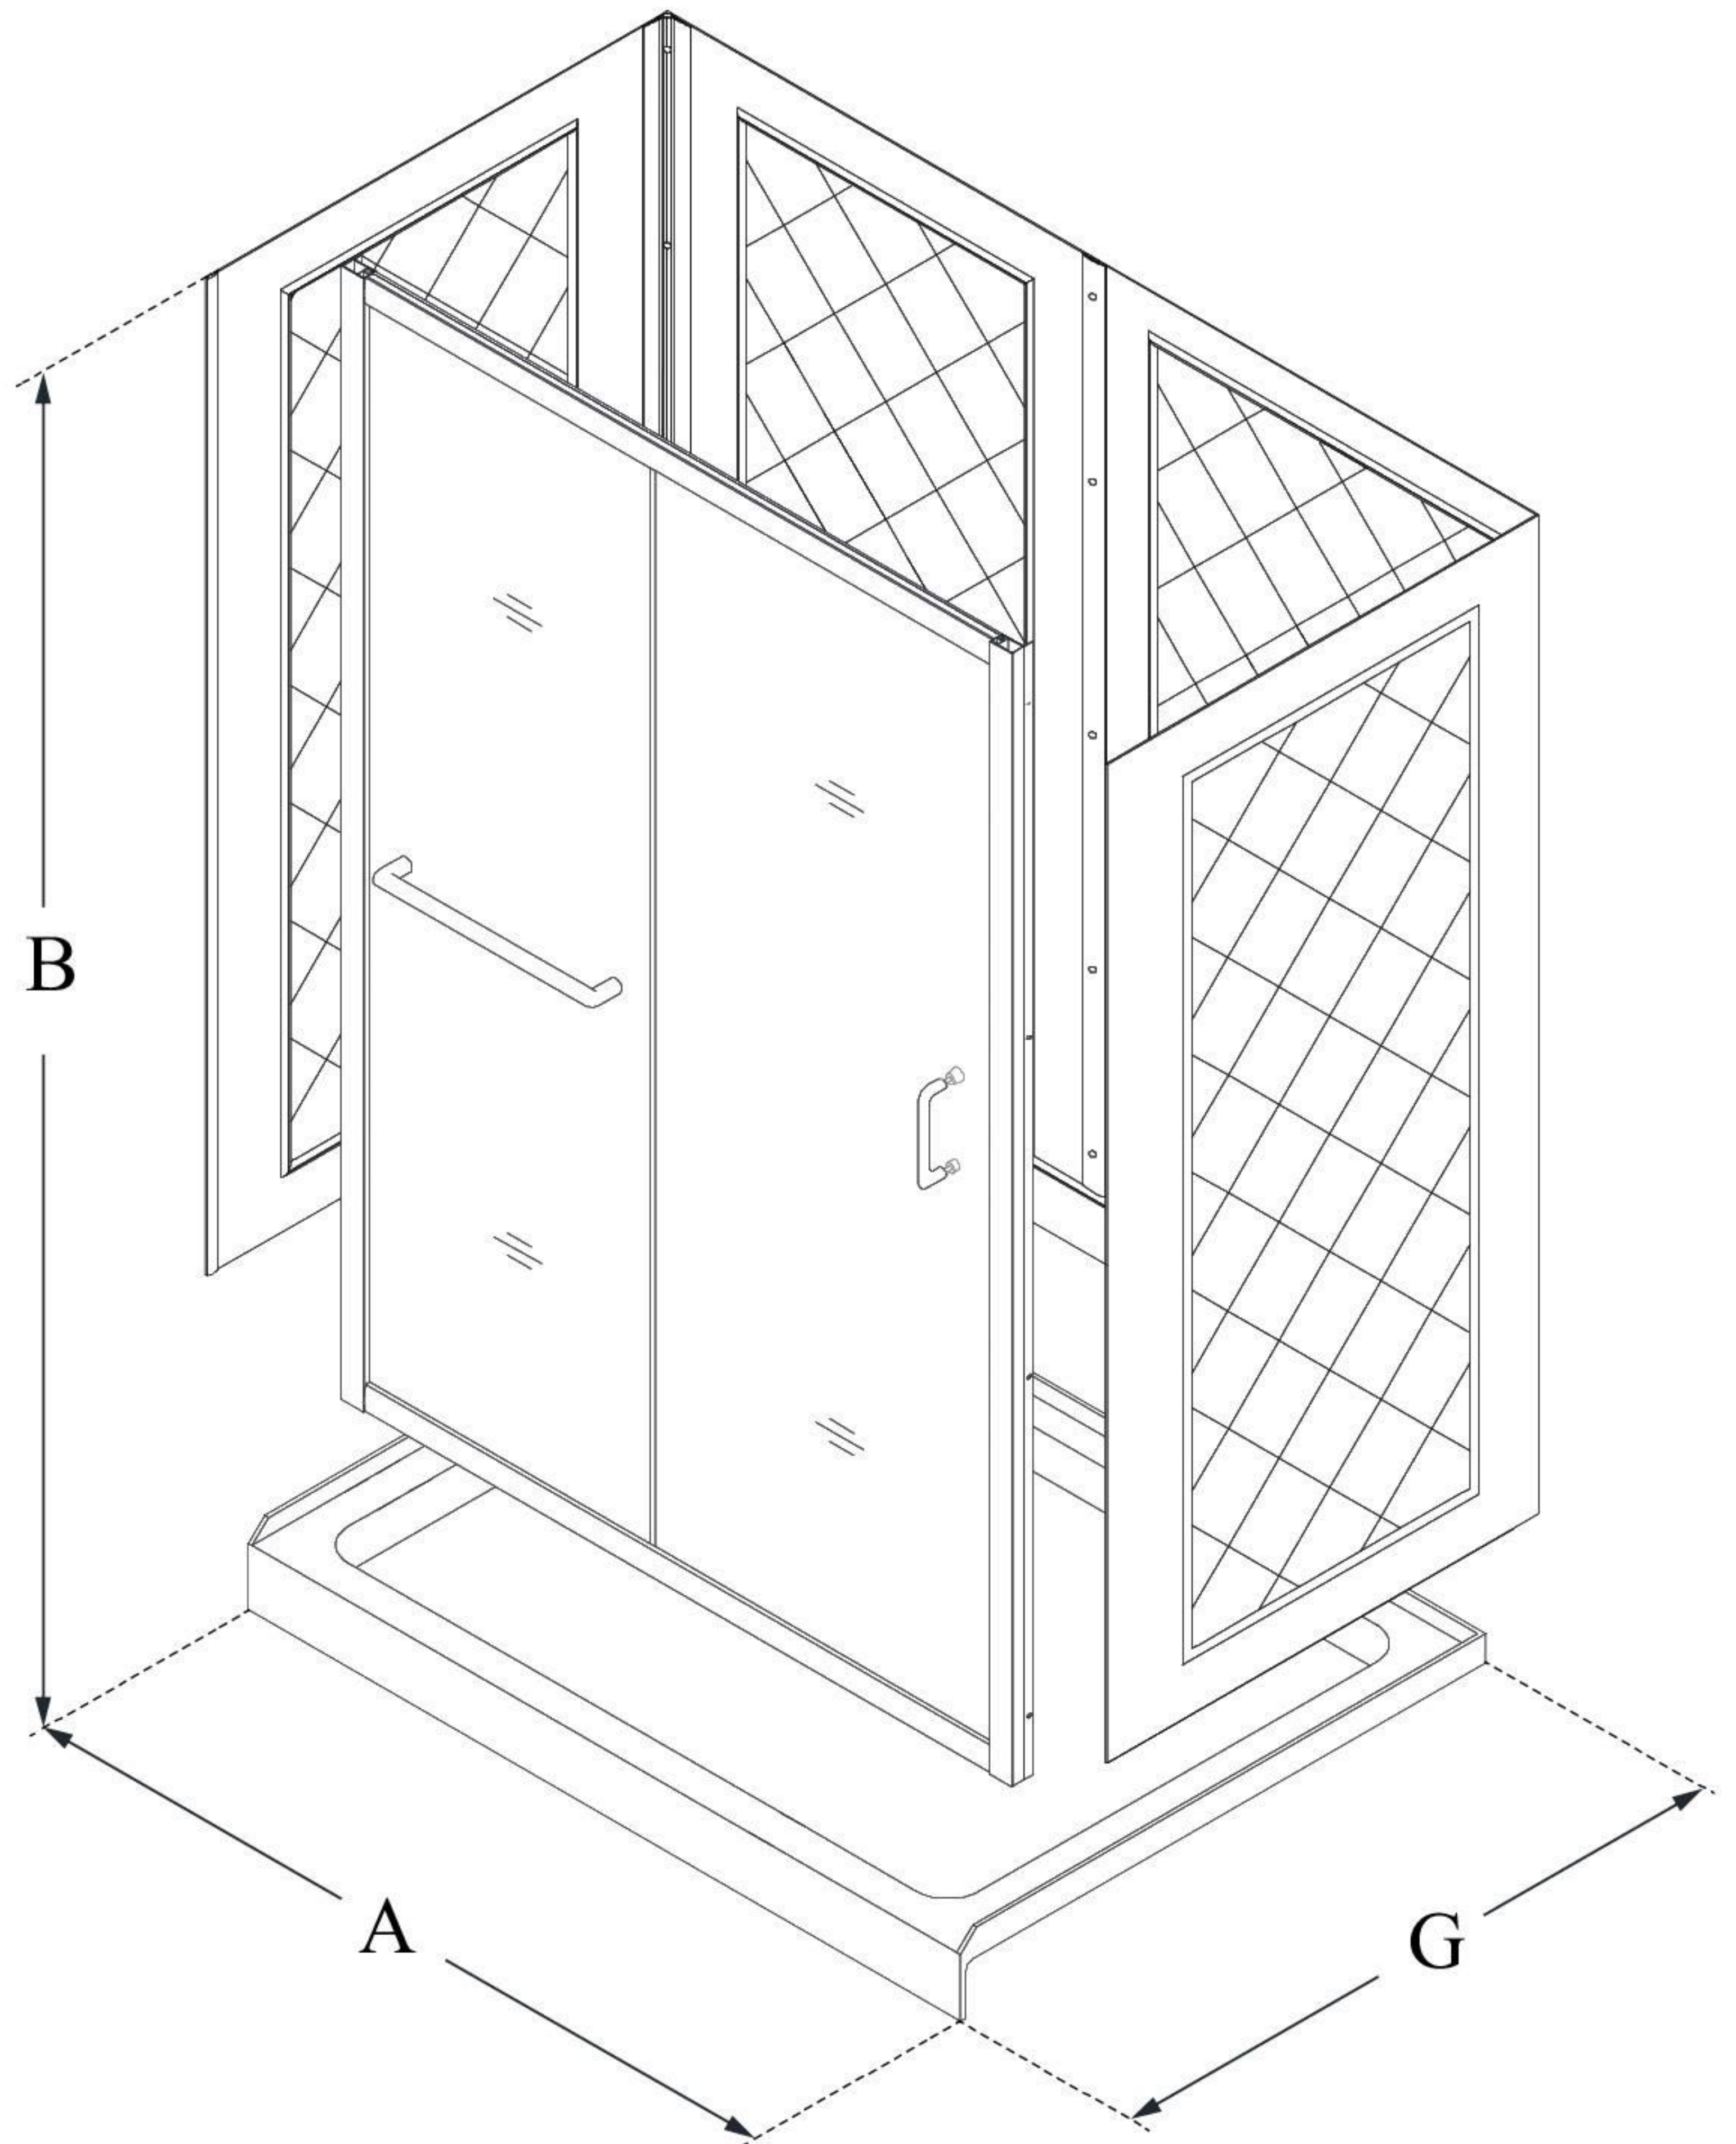

DL-6117

INFINITY-Z

DreamLine Infinity-Z 32 in. D x
60 in. W x 76 3/4 in. H Frameless
Sliding Shower Door, Shower
Base and QWALL-5 Backwall Kit

KIT CONTENTS:

- SHOWER DOOR
- SHOWER BASE
- QWALL BACKWALLS

CONFIGURATION DIMENSIONS:

A: 60"
KIT WIDTH

B: 76 3/4"
KIT HEIGHT

G: 32"
KIT DEPTH

AVAILABLE DRAIN LOCATIONS:

- CENTER
- LEFT
- RIGHT

For precise drain location, please refer to the
included base technical drawing

DreamLine reserves the right to update or modify the hardware or materials pictured
without prior notice for the purpose of product improvement and customer satisfaction.