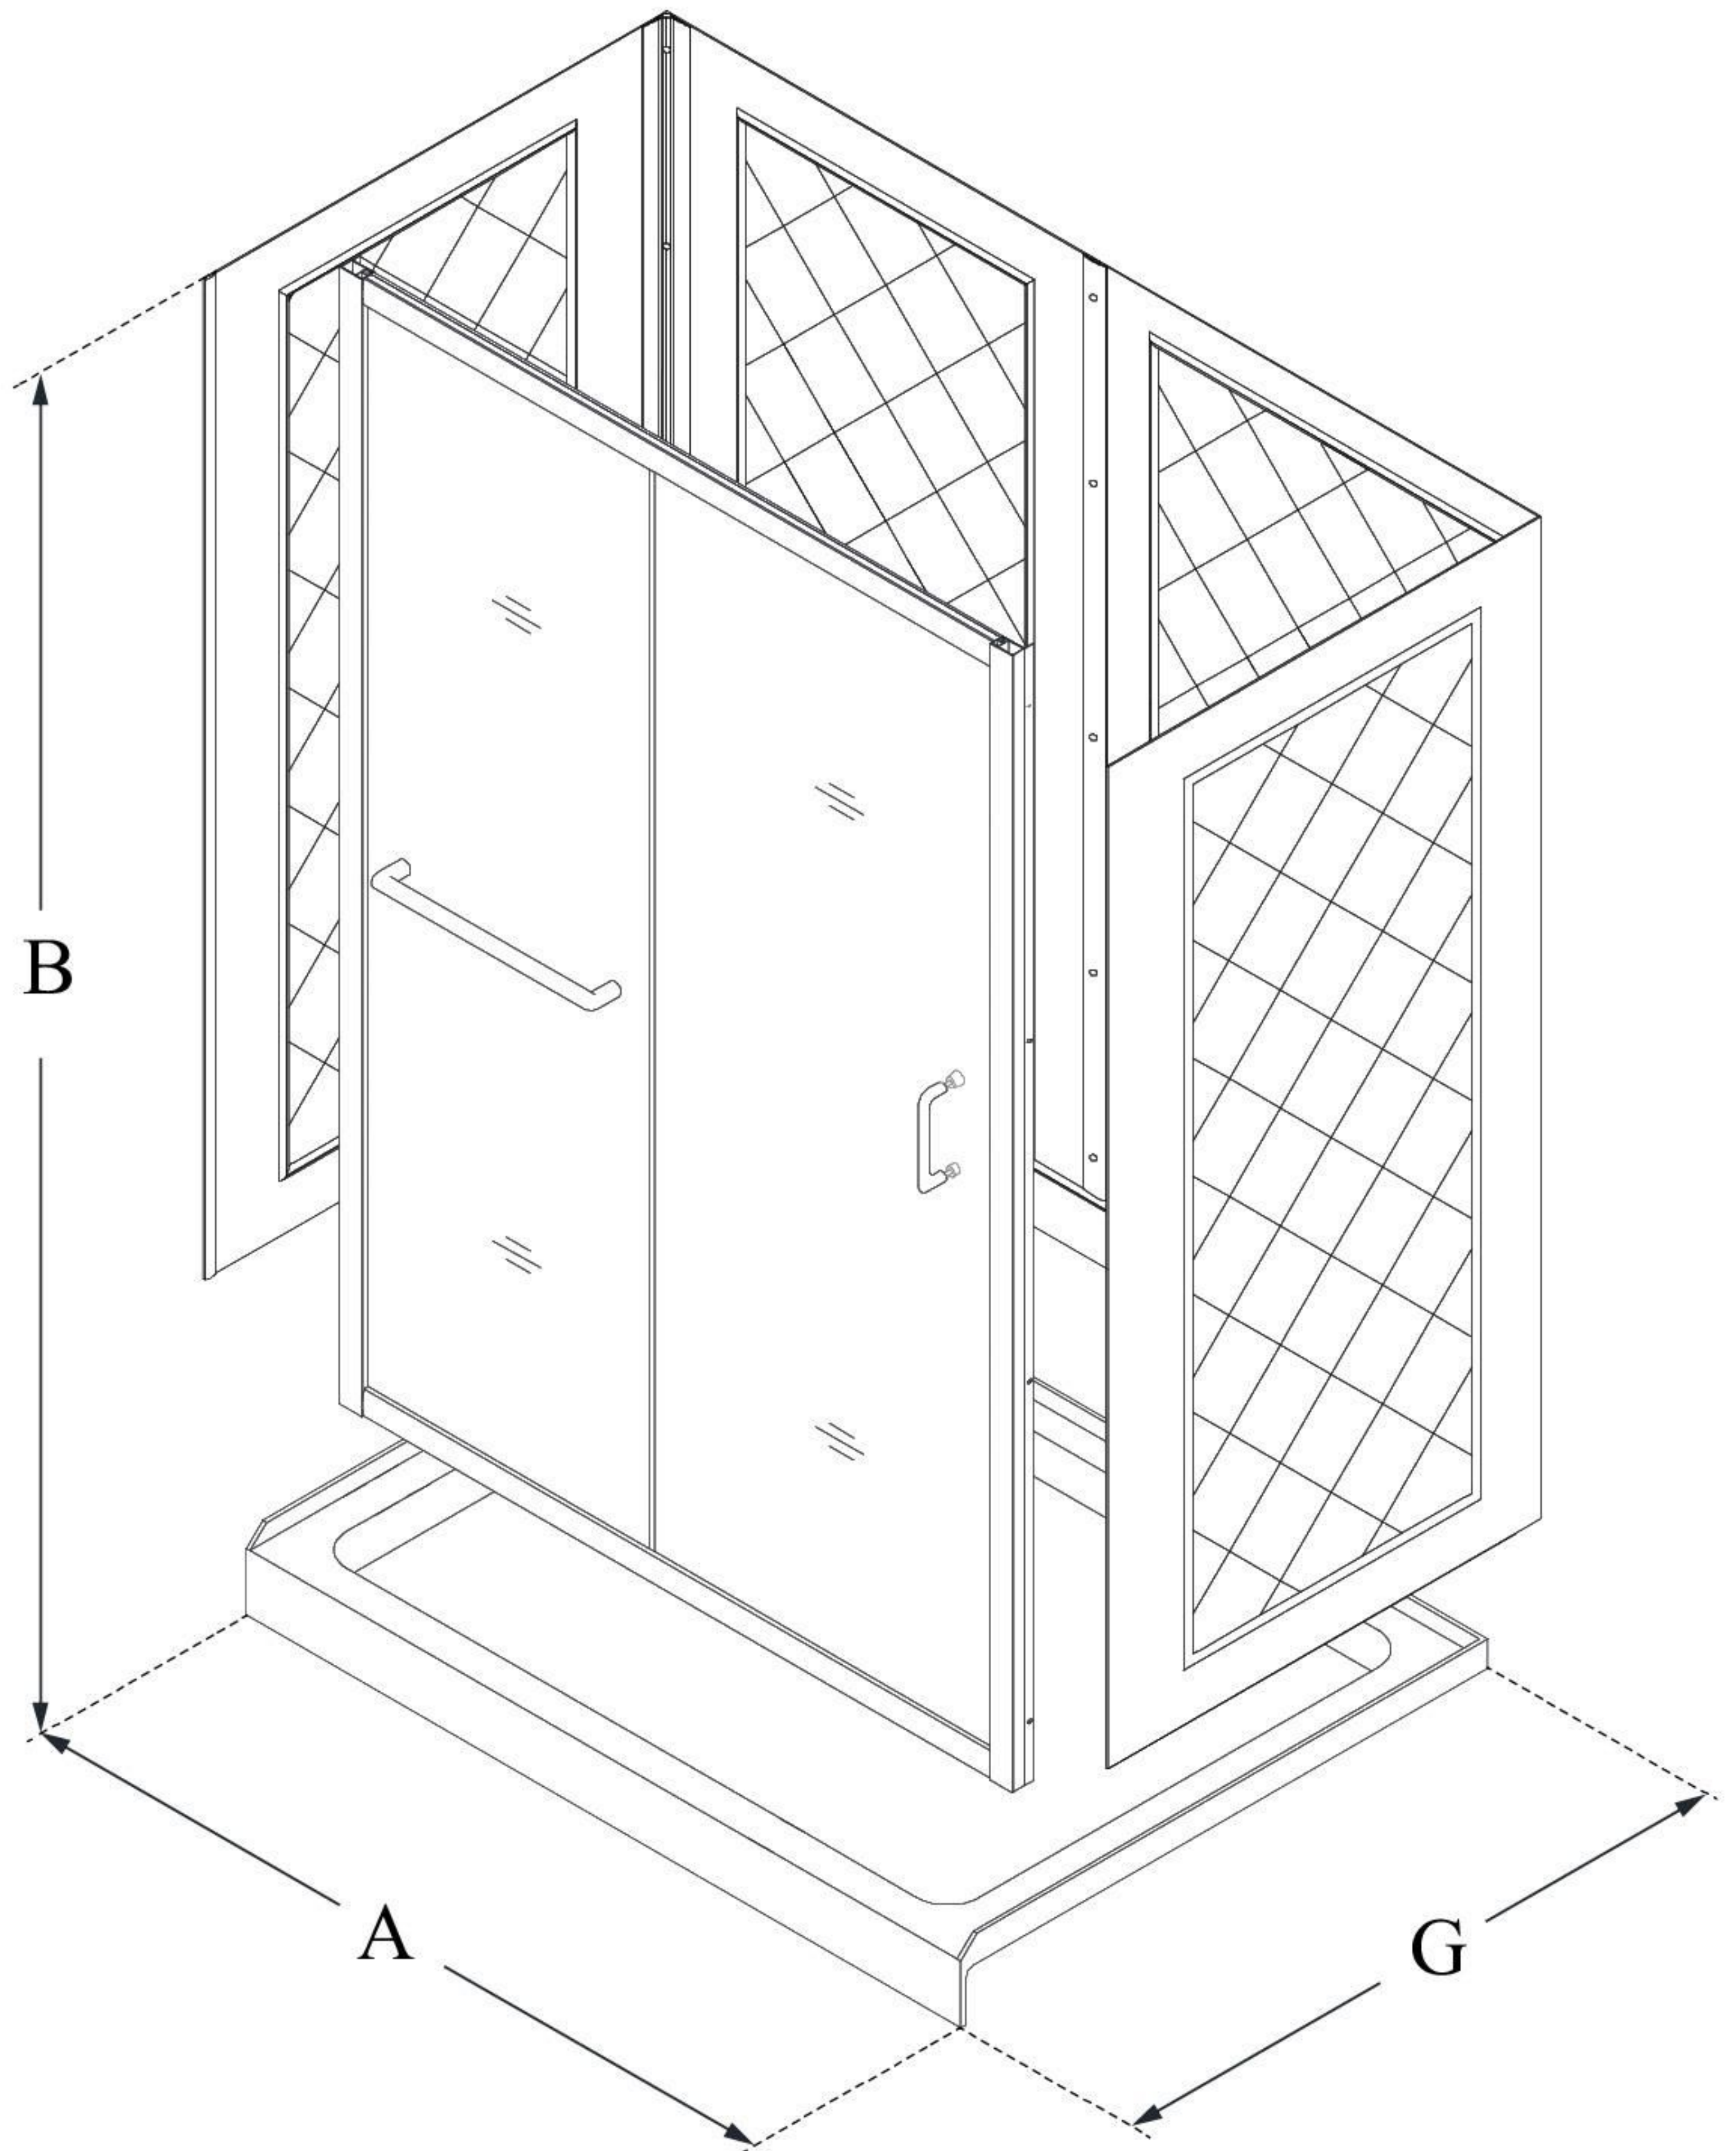

## **INFINITY-Z**

DreamLine Infinity-Z 30 in. D x  
60 in. W x 76 3/4 in. H Frameless  
Sliding Shower Door, Shower  
Base and QWALL-5 Backwall Kit

### **KIT CONTENTS:**

- SHOWER DOOR
- SHOWER BASE
- QWALL BACKWALLS

### **CONFIGURATION DIMENSIONS:**

**A: 60"**  
KIT WIDTH

**B: 76 3/4"**  
KIT HEIGHT

**G: 30"**  
KIT DEPTH

### **AVAILABLE DRAIN LOCATIONS:**

- CENTER
- LEFT
- RIGHT

For precise drain location, please refer to the  
included base technical drawing

DreamLine reserves the right to update or modify the hardware or materials pictured  
without prior notice for the purpose of product improvement and customer satisfaction.