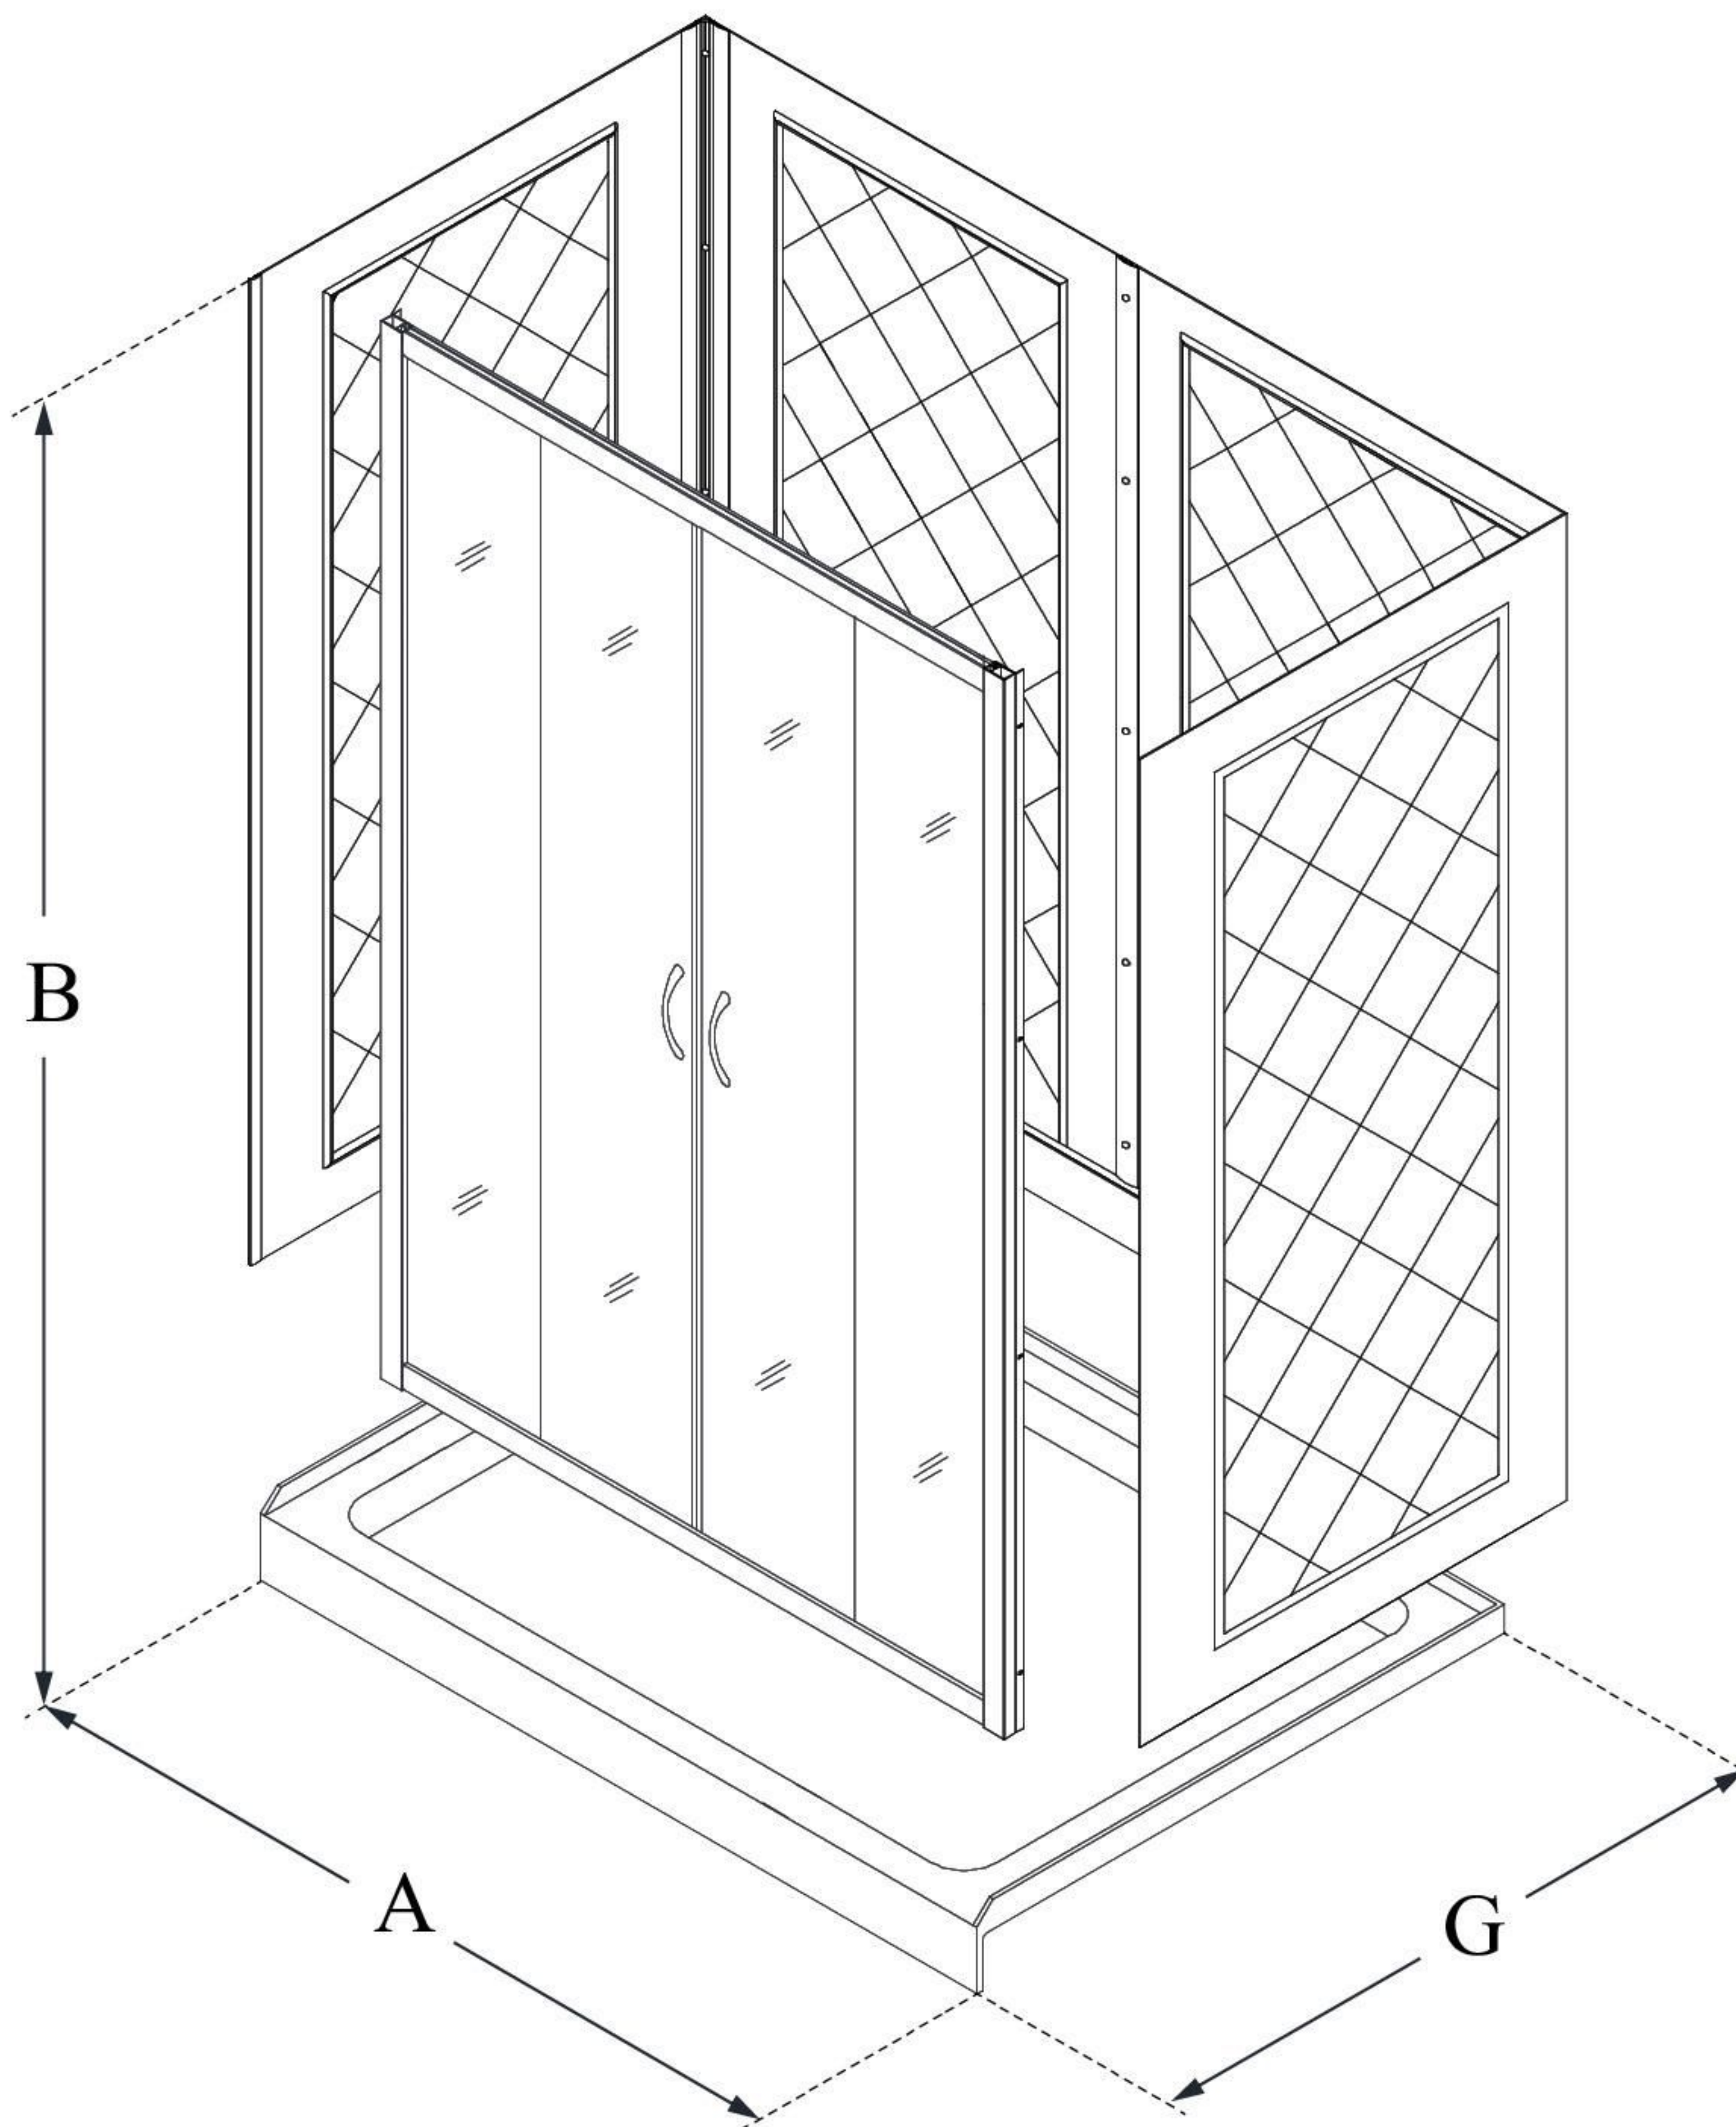

DL-6114

VISIONS

DreamLine Visions 34 in. D x 60 in. W x 76 3/4 in. H Frameless Sliding Shower Door, Shower Base and QWALL-5 Backwall Kit

KIT CONTENTS:

- SHOWER DOOR
- SHOWER BASE
- QWALL BACKWALLS

CONFIGURATION DIMENSIONS:

A: 60"
KIT WIDTH

B: 76 3/4"
KIT HEIGHT

G: 34"
KIT DEPTH

AVAILABLE DRAIN LOCATIONS:

- CENTER
- LEFT
- RIGHT

For precise drain location, please refer to the included base technical drawing

DreamLine reserves the right to update or modify the hardware or materials pictured without prior notice for the purpose of product improvement and customer satisfaction.