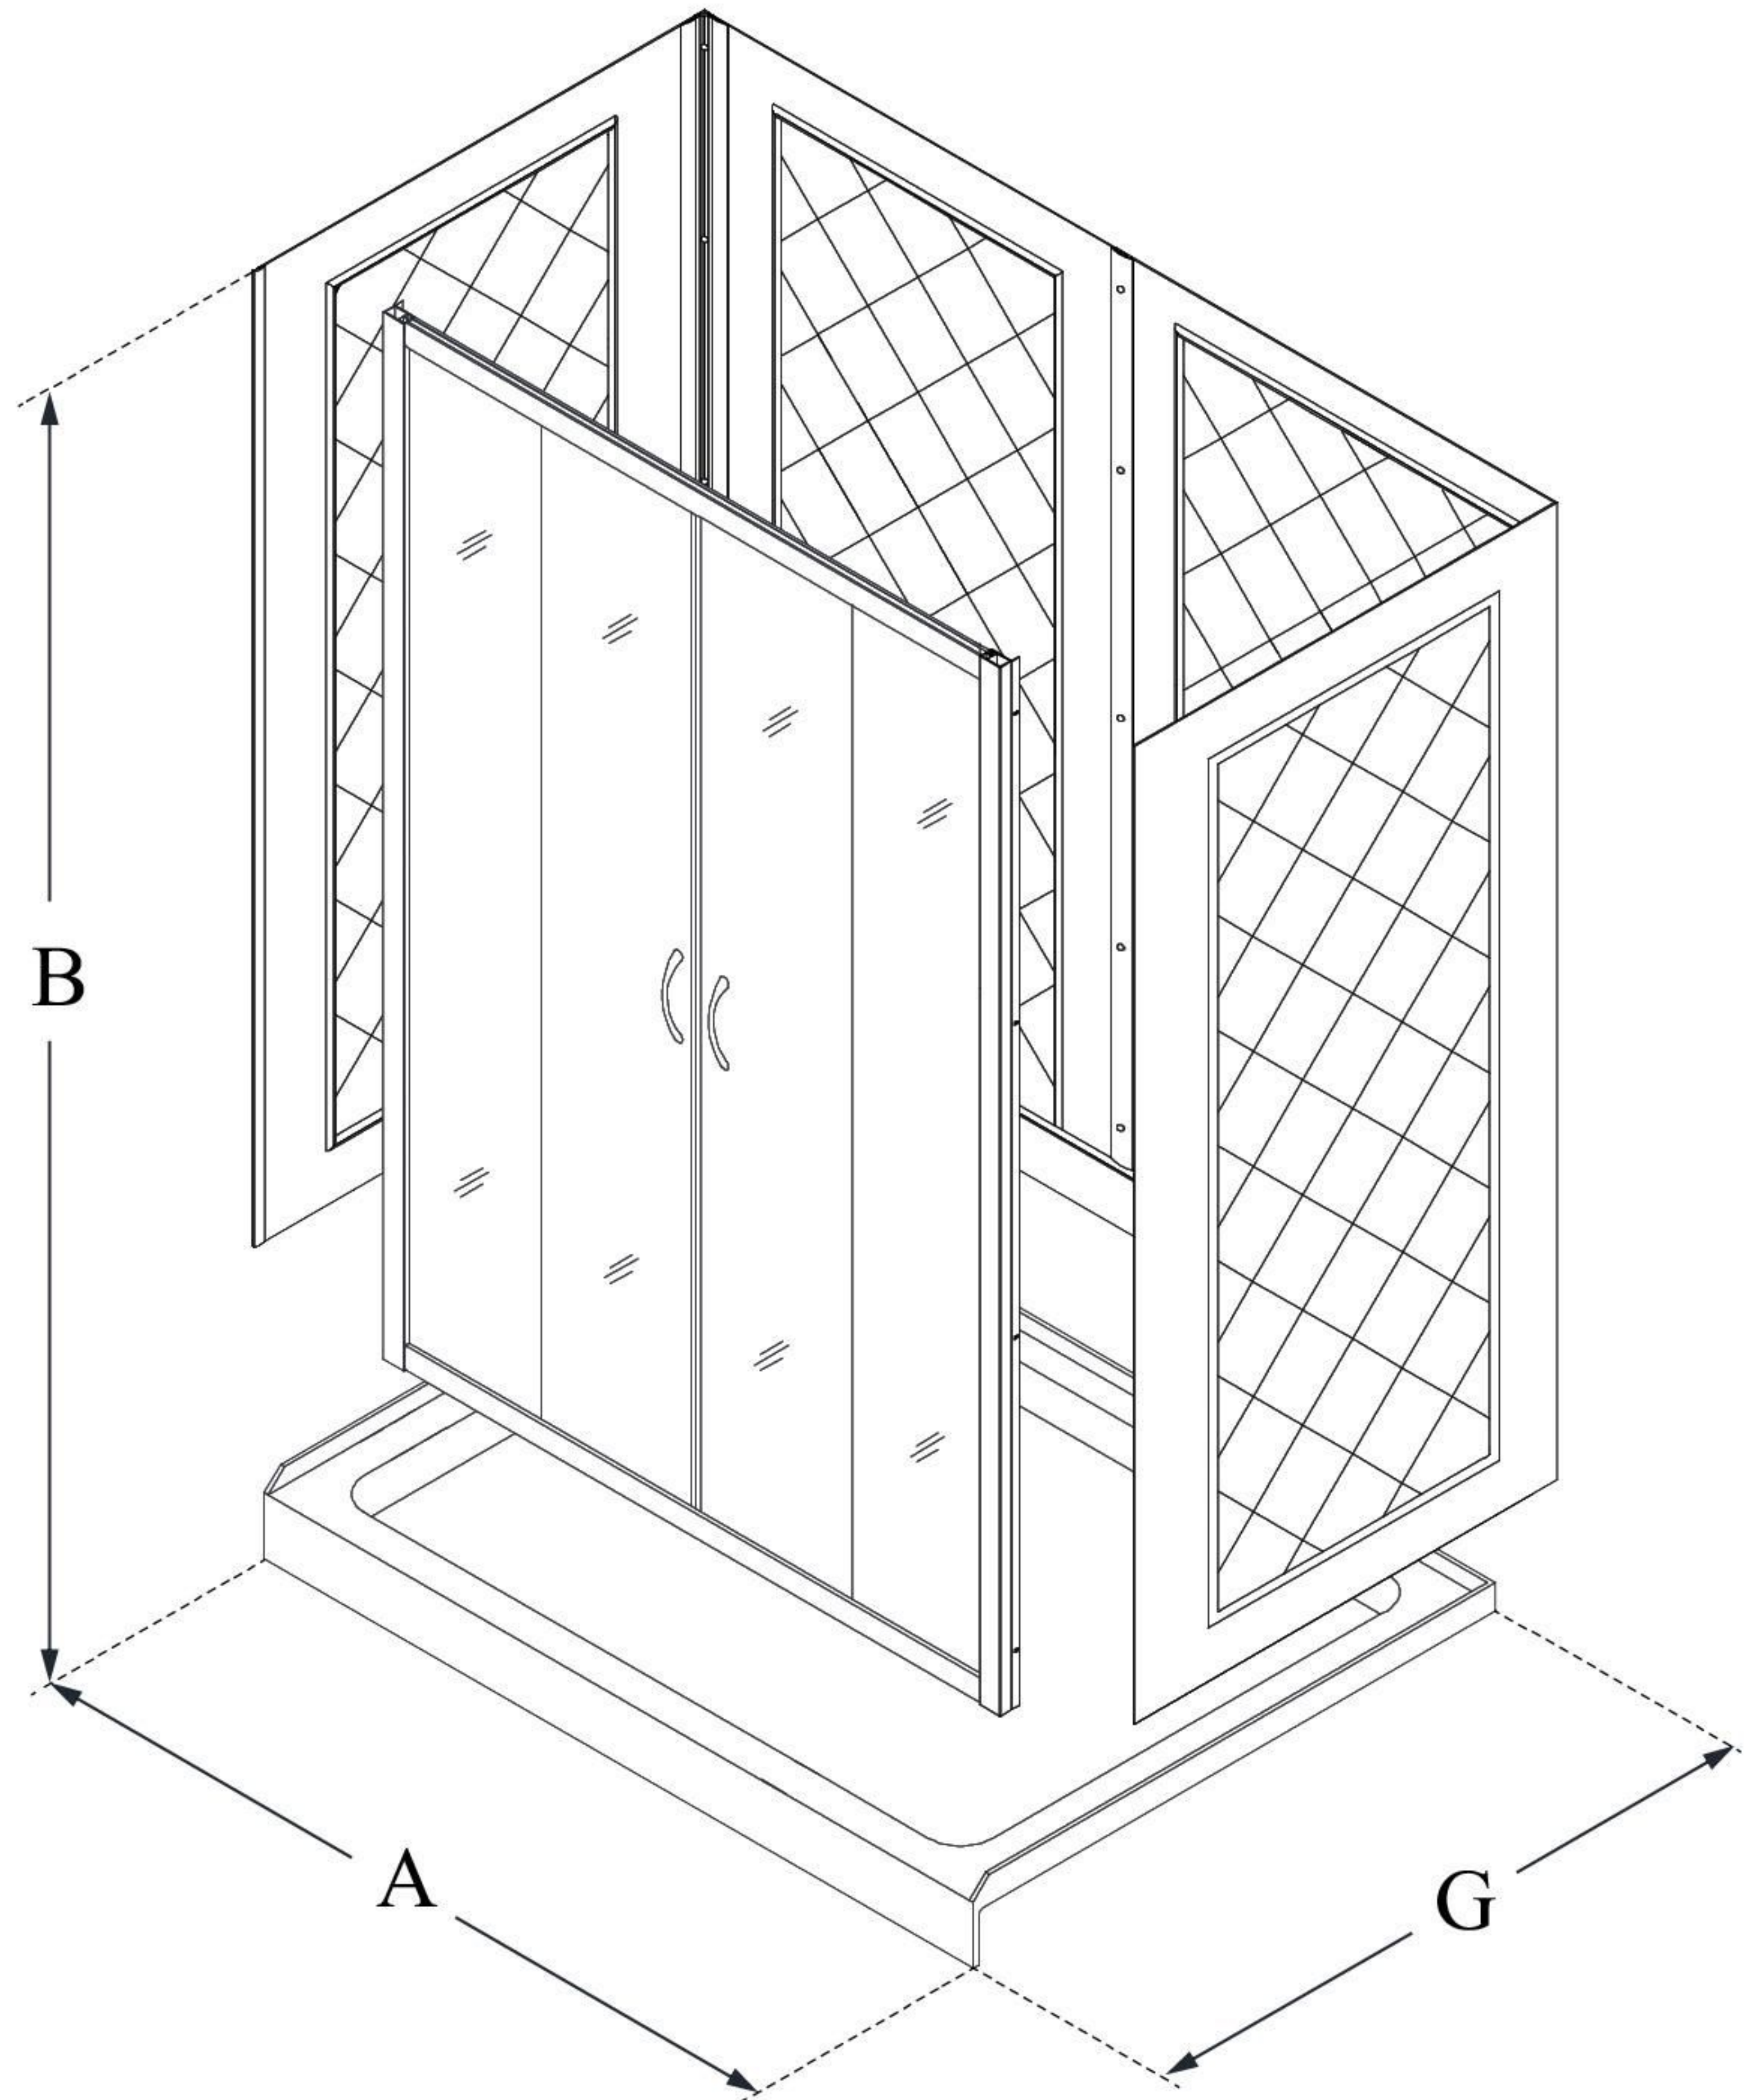

## **VISIONS**

DreamLine Visions 30 in. D x 60 in.  
W x 76 3/4 in. H Frameless Sliding  
Shower Door, Shower Base and  
QWALL-5 Backwall Kit

### **KIT CONTENTS:**

- SHOWER DOOR
- SHOWER BASE
- QWALL BACKWALLS

### **CONFIGURATION DIMENSIONS:**

**A: 60"**  
KIT WIDTH

**B: 76 3/4"**  
KIT HEIGHT

**G: 30"**  
KIT DEPTH

### **AVAILABLE DRAIN LOCATIONS:**

- CENTER
- LEFT
- RIGHT

For precise drain location, please refer to the  
included base technical drawing

DreamLine reserves the right to update or modify the hardware or materials pictured  
without prior notice for the purpose of product improvement and customer satisfaction.