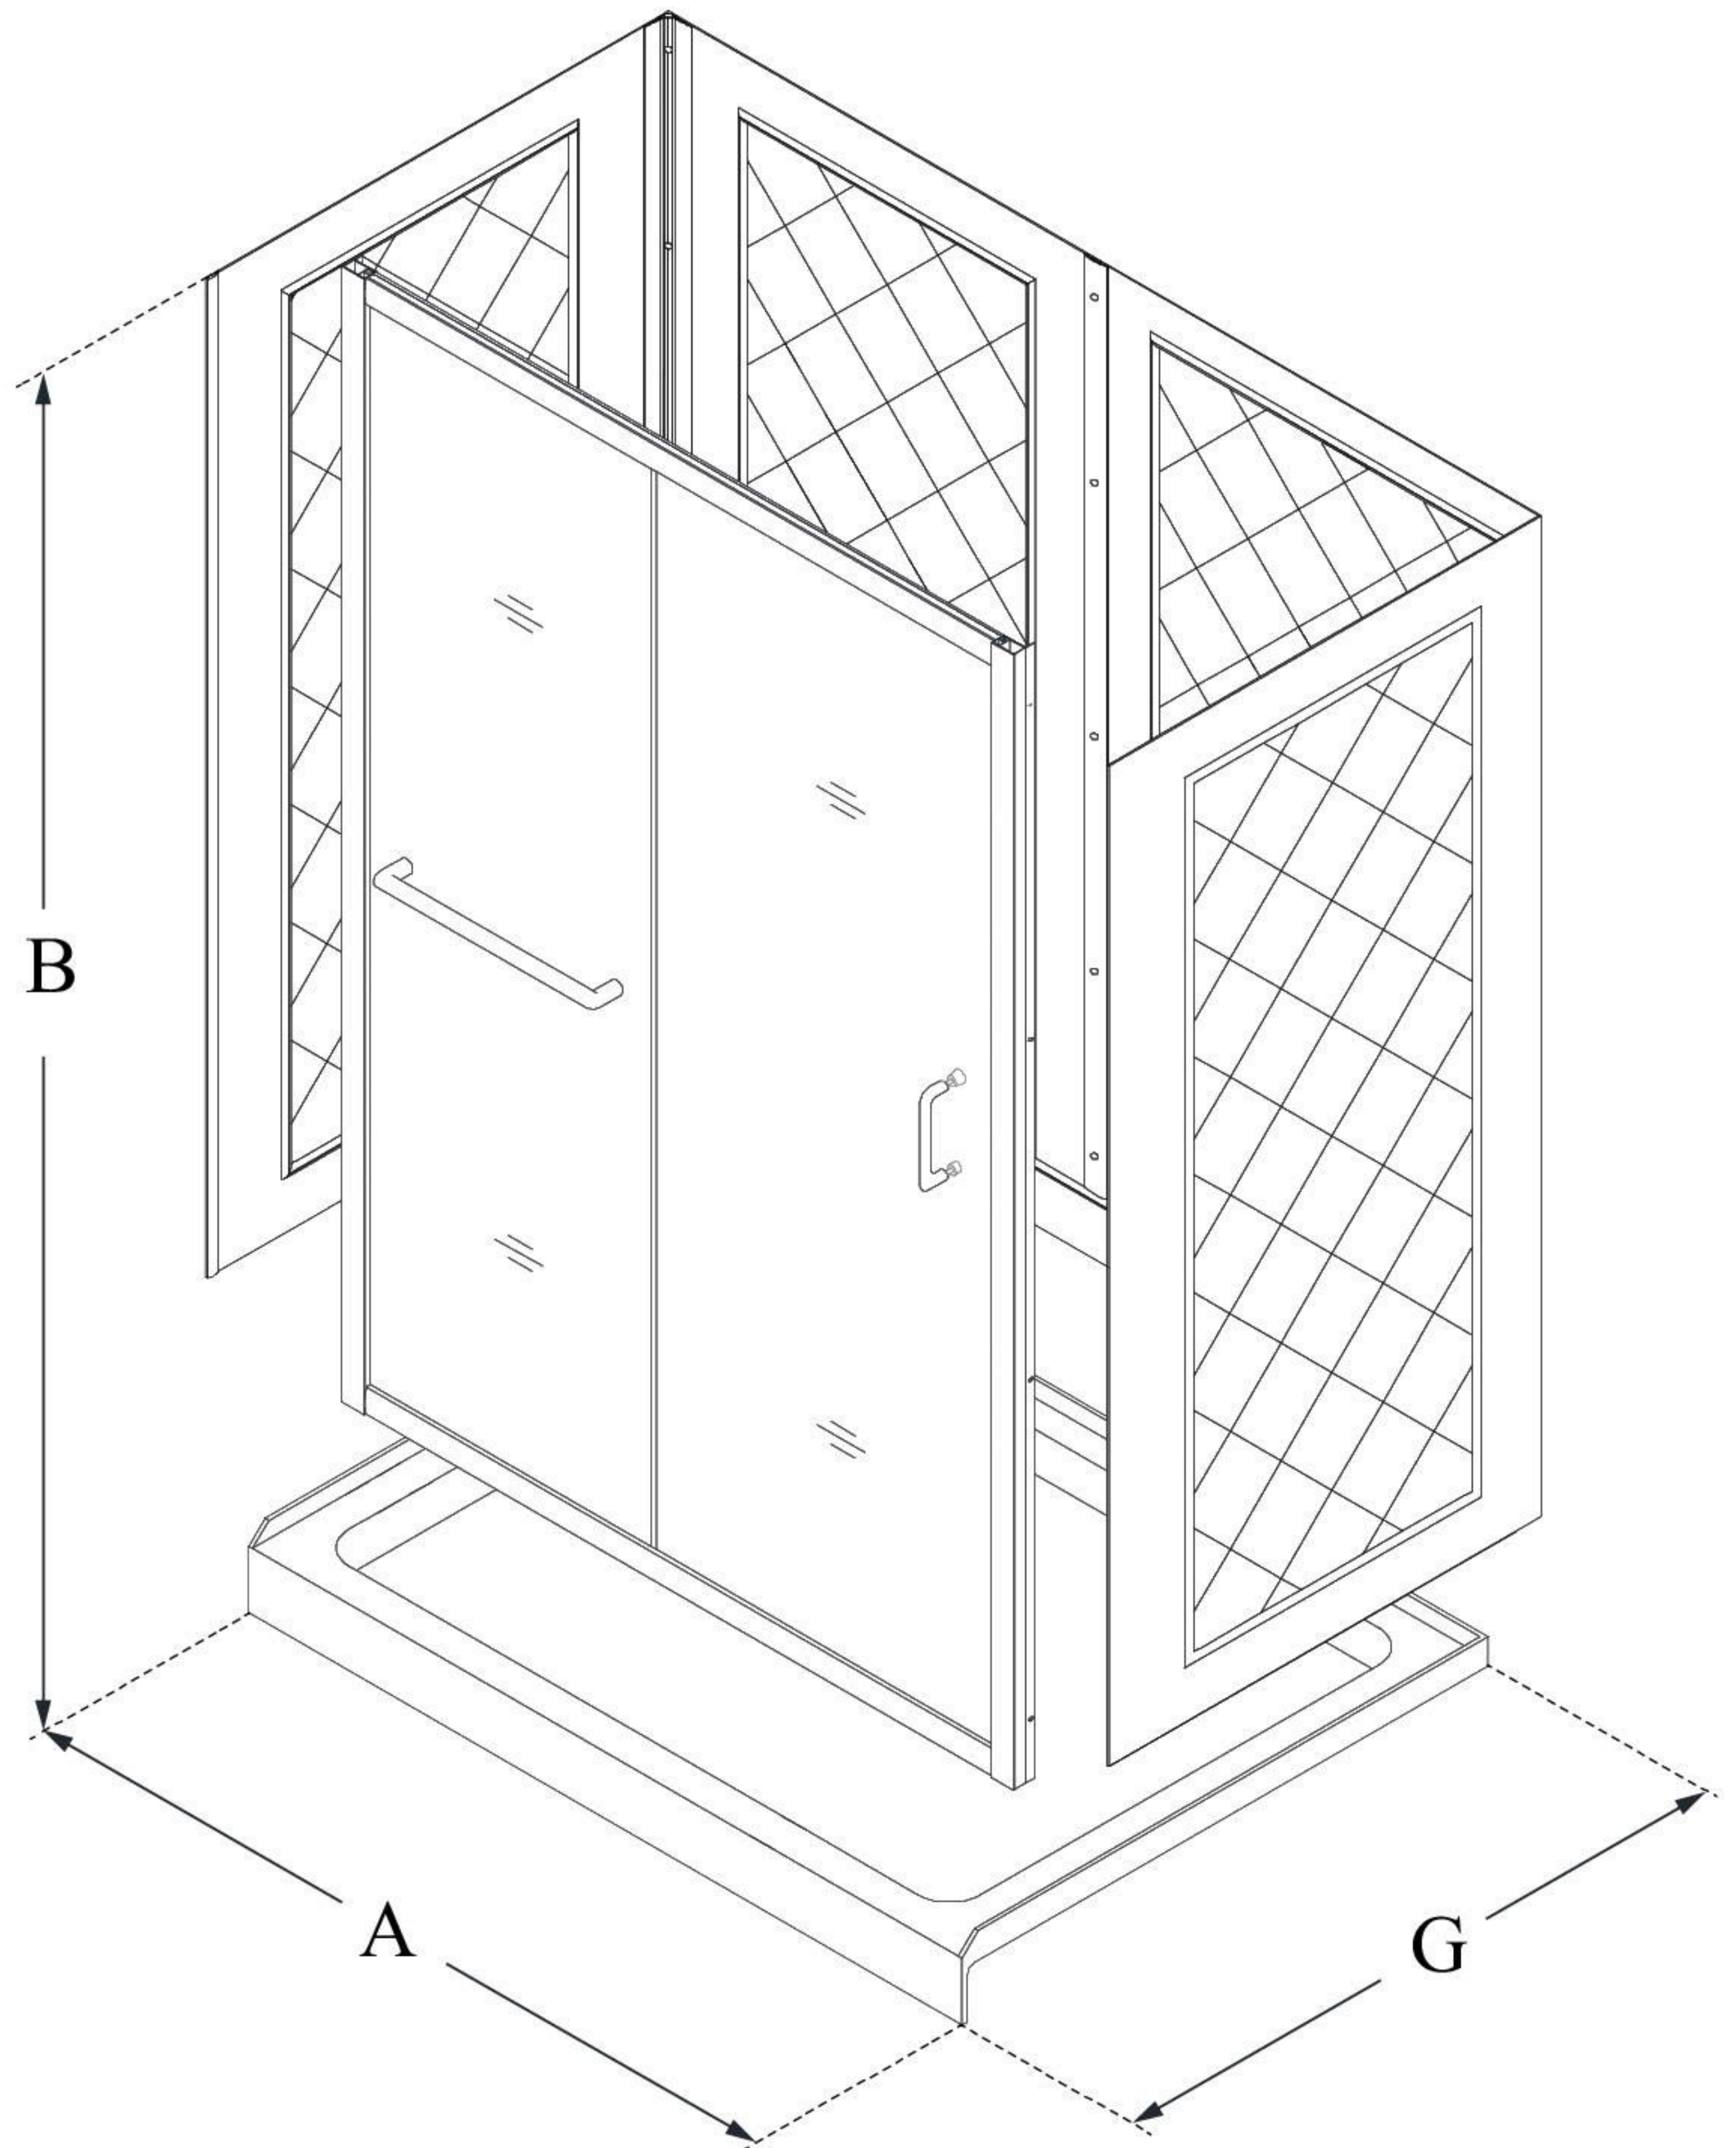

## **INFINITY-Z**

DreamLine Infinity-Z 36 in. D x  
48 in. W x 76 3/4 in. H Frameless  
Sliding Shower Door, Shower  
Base and Q-WALL-5 Backwall Kit

### **KIT CONTENTS:**

- SHOWER DOOR
- SHOWER BASE
- QWALL BACKWALLS

### **CONFIGURATION DIMENSIONS:**

**A: 48"**  
KIT WIDTH

**B: 76 3/4"**  
KIT HEIGHT

**G: 36"**  
KIT DEPTH

### **AVAILABLE DRAIN LOCATIONS:**

- CENTER

For precise drain location, please refer to the  
included base technical drawing

DreamLine reserves the right to update or modify the hardware or materials pictured  
without prior notice for the purpose of product improvement and customer satisfaction.