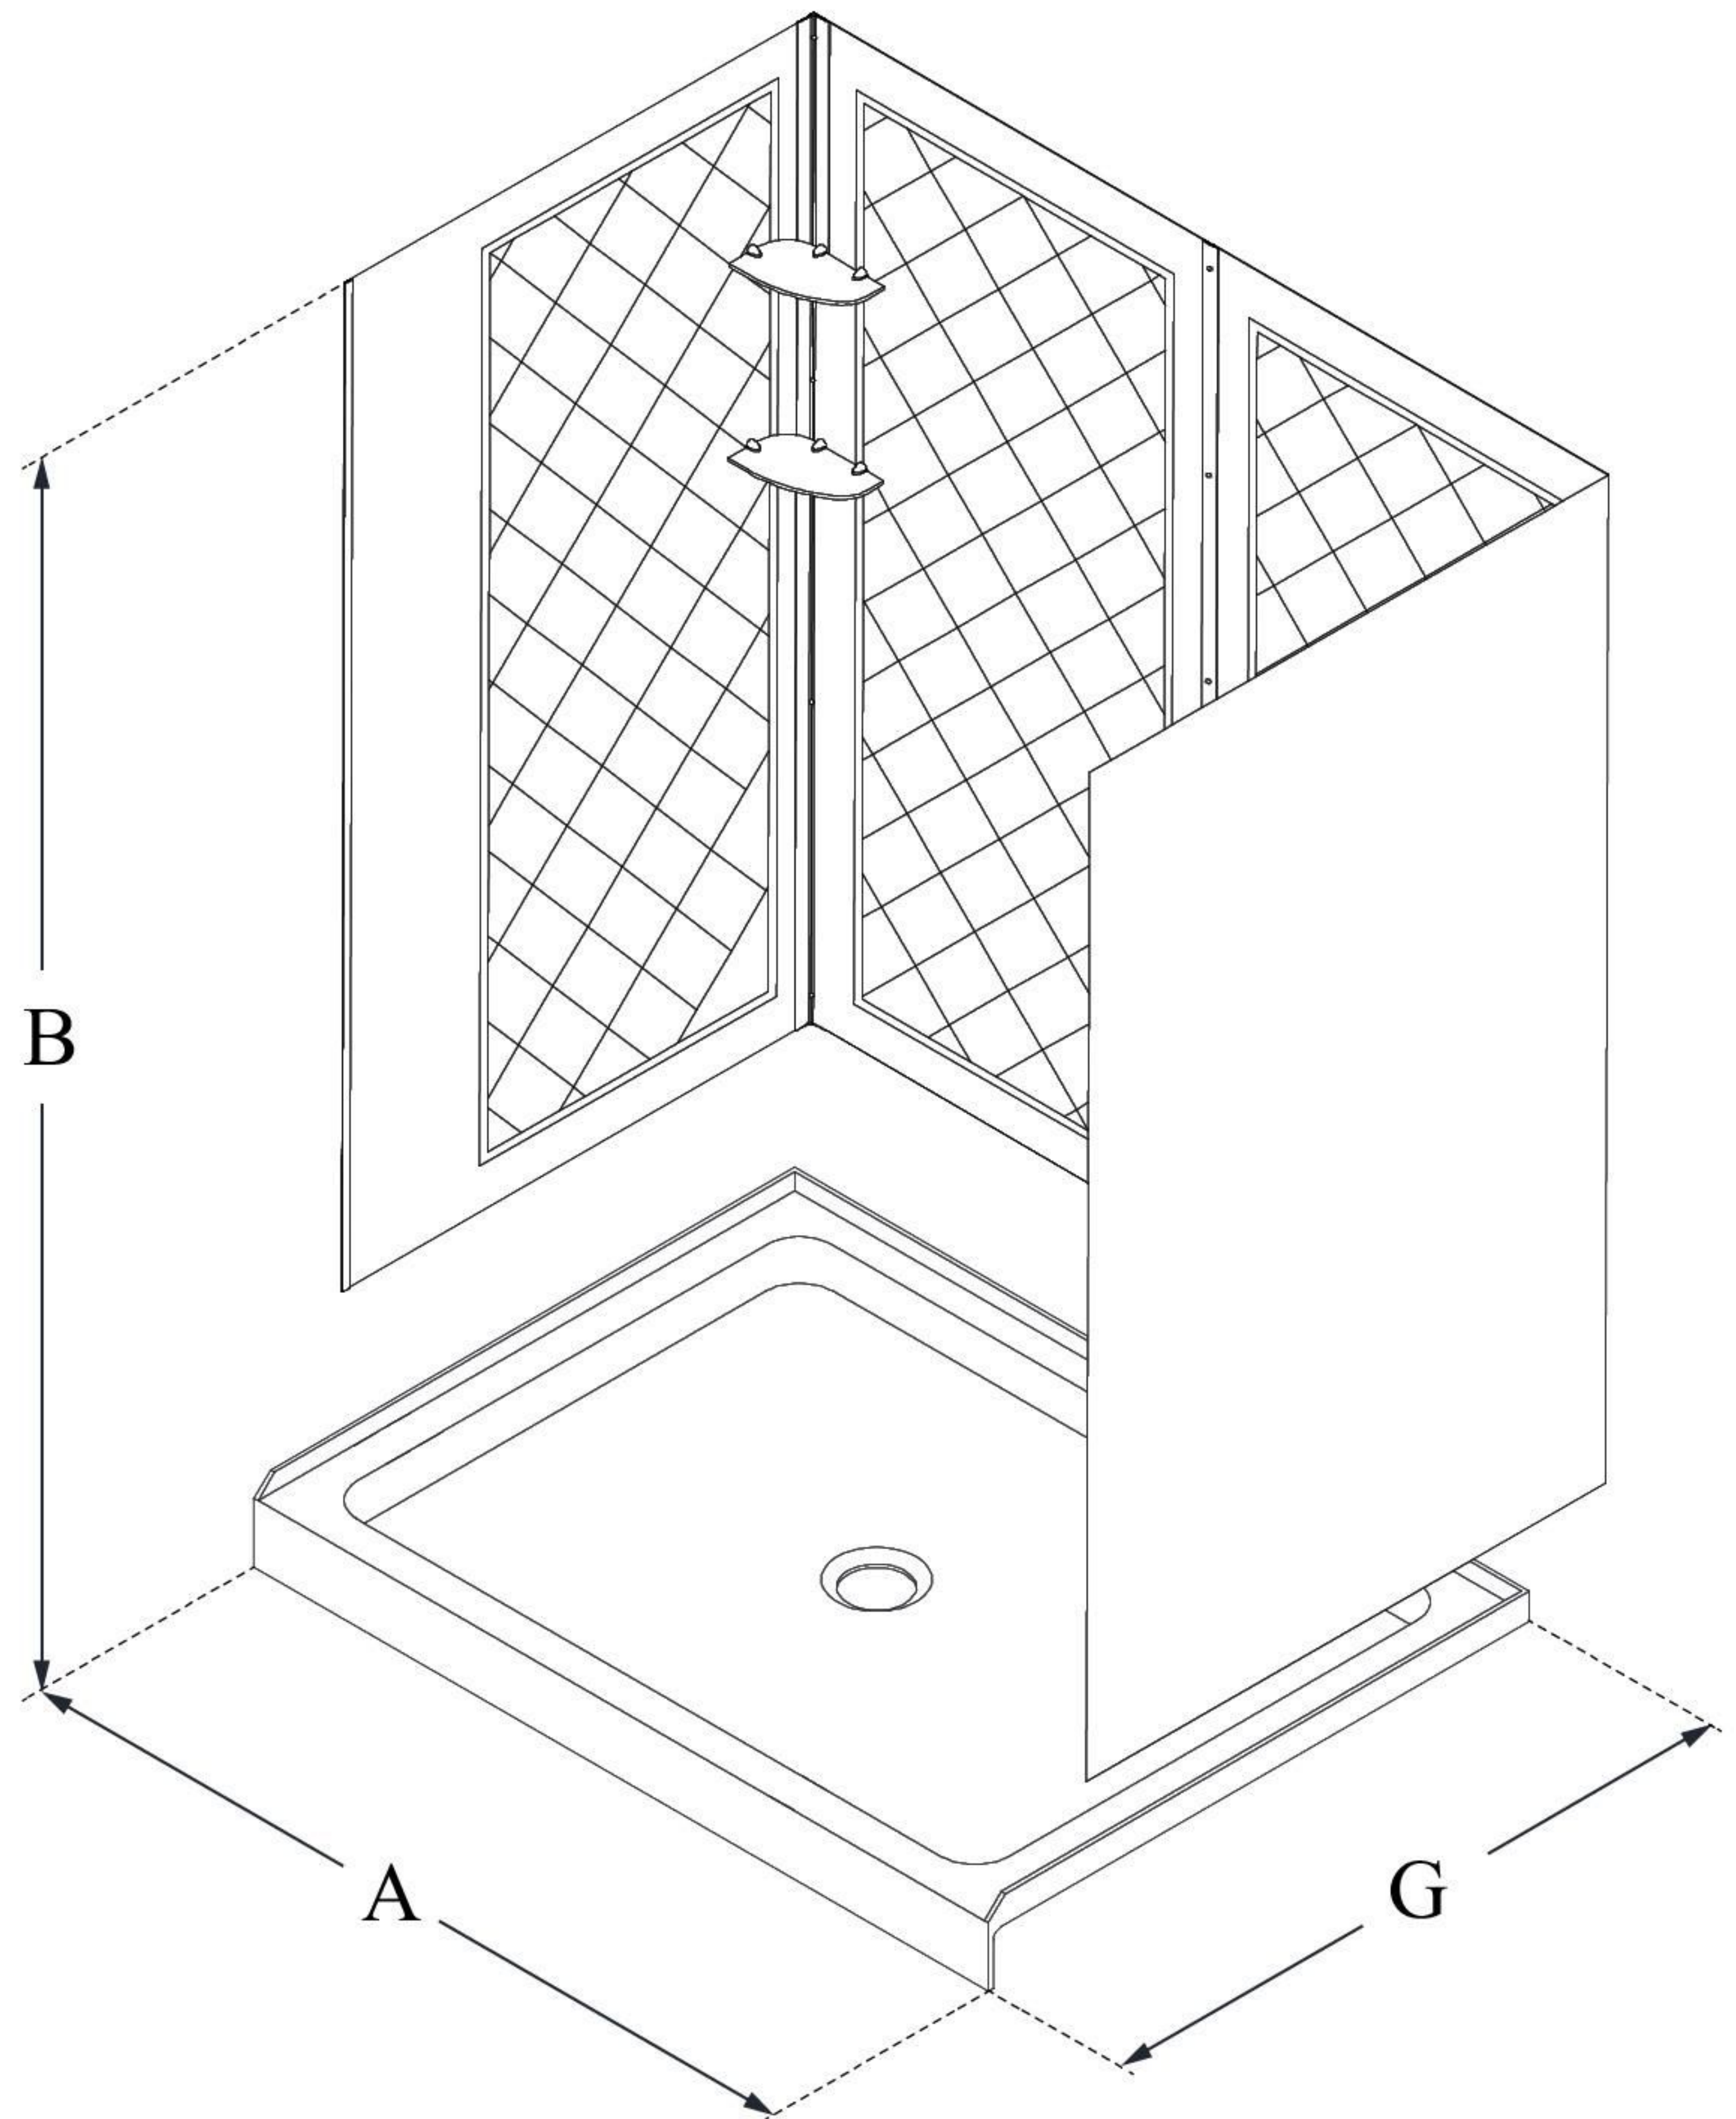

## **QWALL-5**

DreamLine 34 in. D x 48 in. W x 76 3/4 in. H SlimLine Single Threshold Shower Base and QWALL-5 Acrylic Backwall Kit

### **KIT CONTENTS:**

- SHOWER BASE
- QWALL BACKWALLS

### **CONFIGURATION DIMENSIONS:**

**A: 48"**  
KIT WIDTH

**B: 76 3/4"**  
KIT HEIGHT

**G: 34"**  
KIT DEPTH

### **AVAILABLE DRAIN LOCATIONS:**

- CENTER

For precise drain location, please refer to the included base technical drawing

DreamLine reserves the right to update or modify the hardware or materials pictured without prior notice for the purpose of product improvement and customer satisfaction.