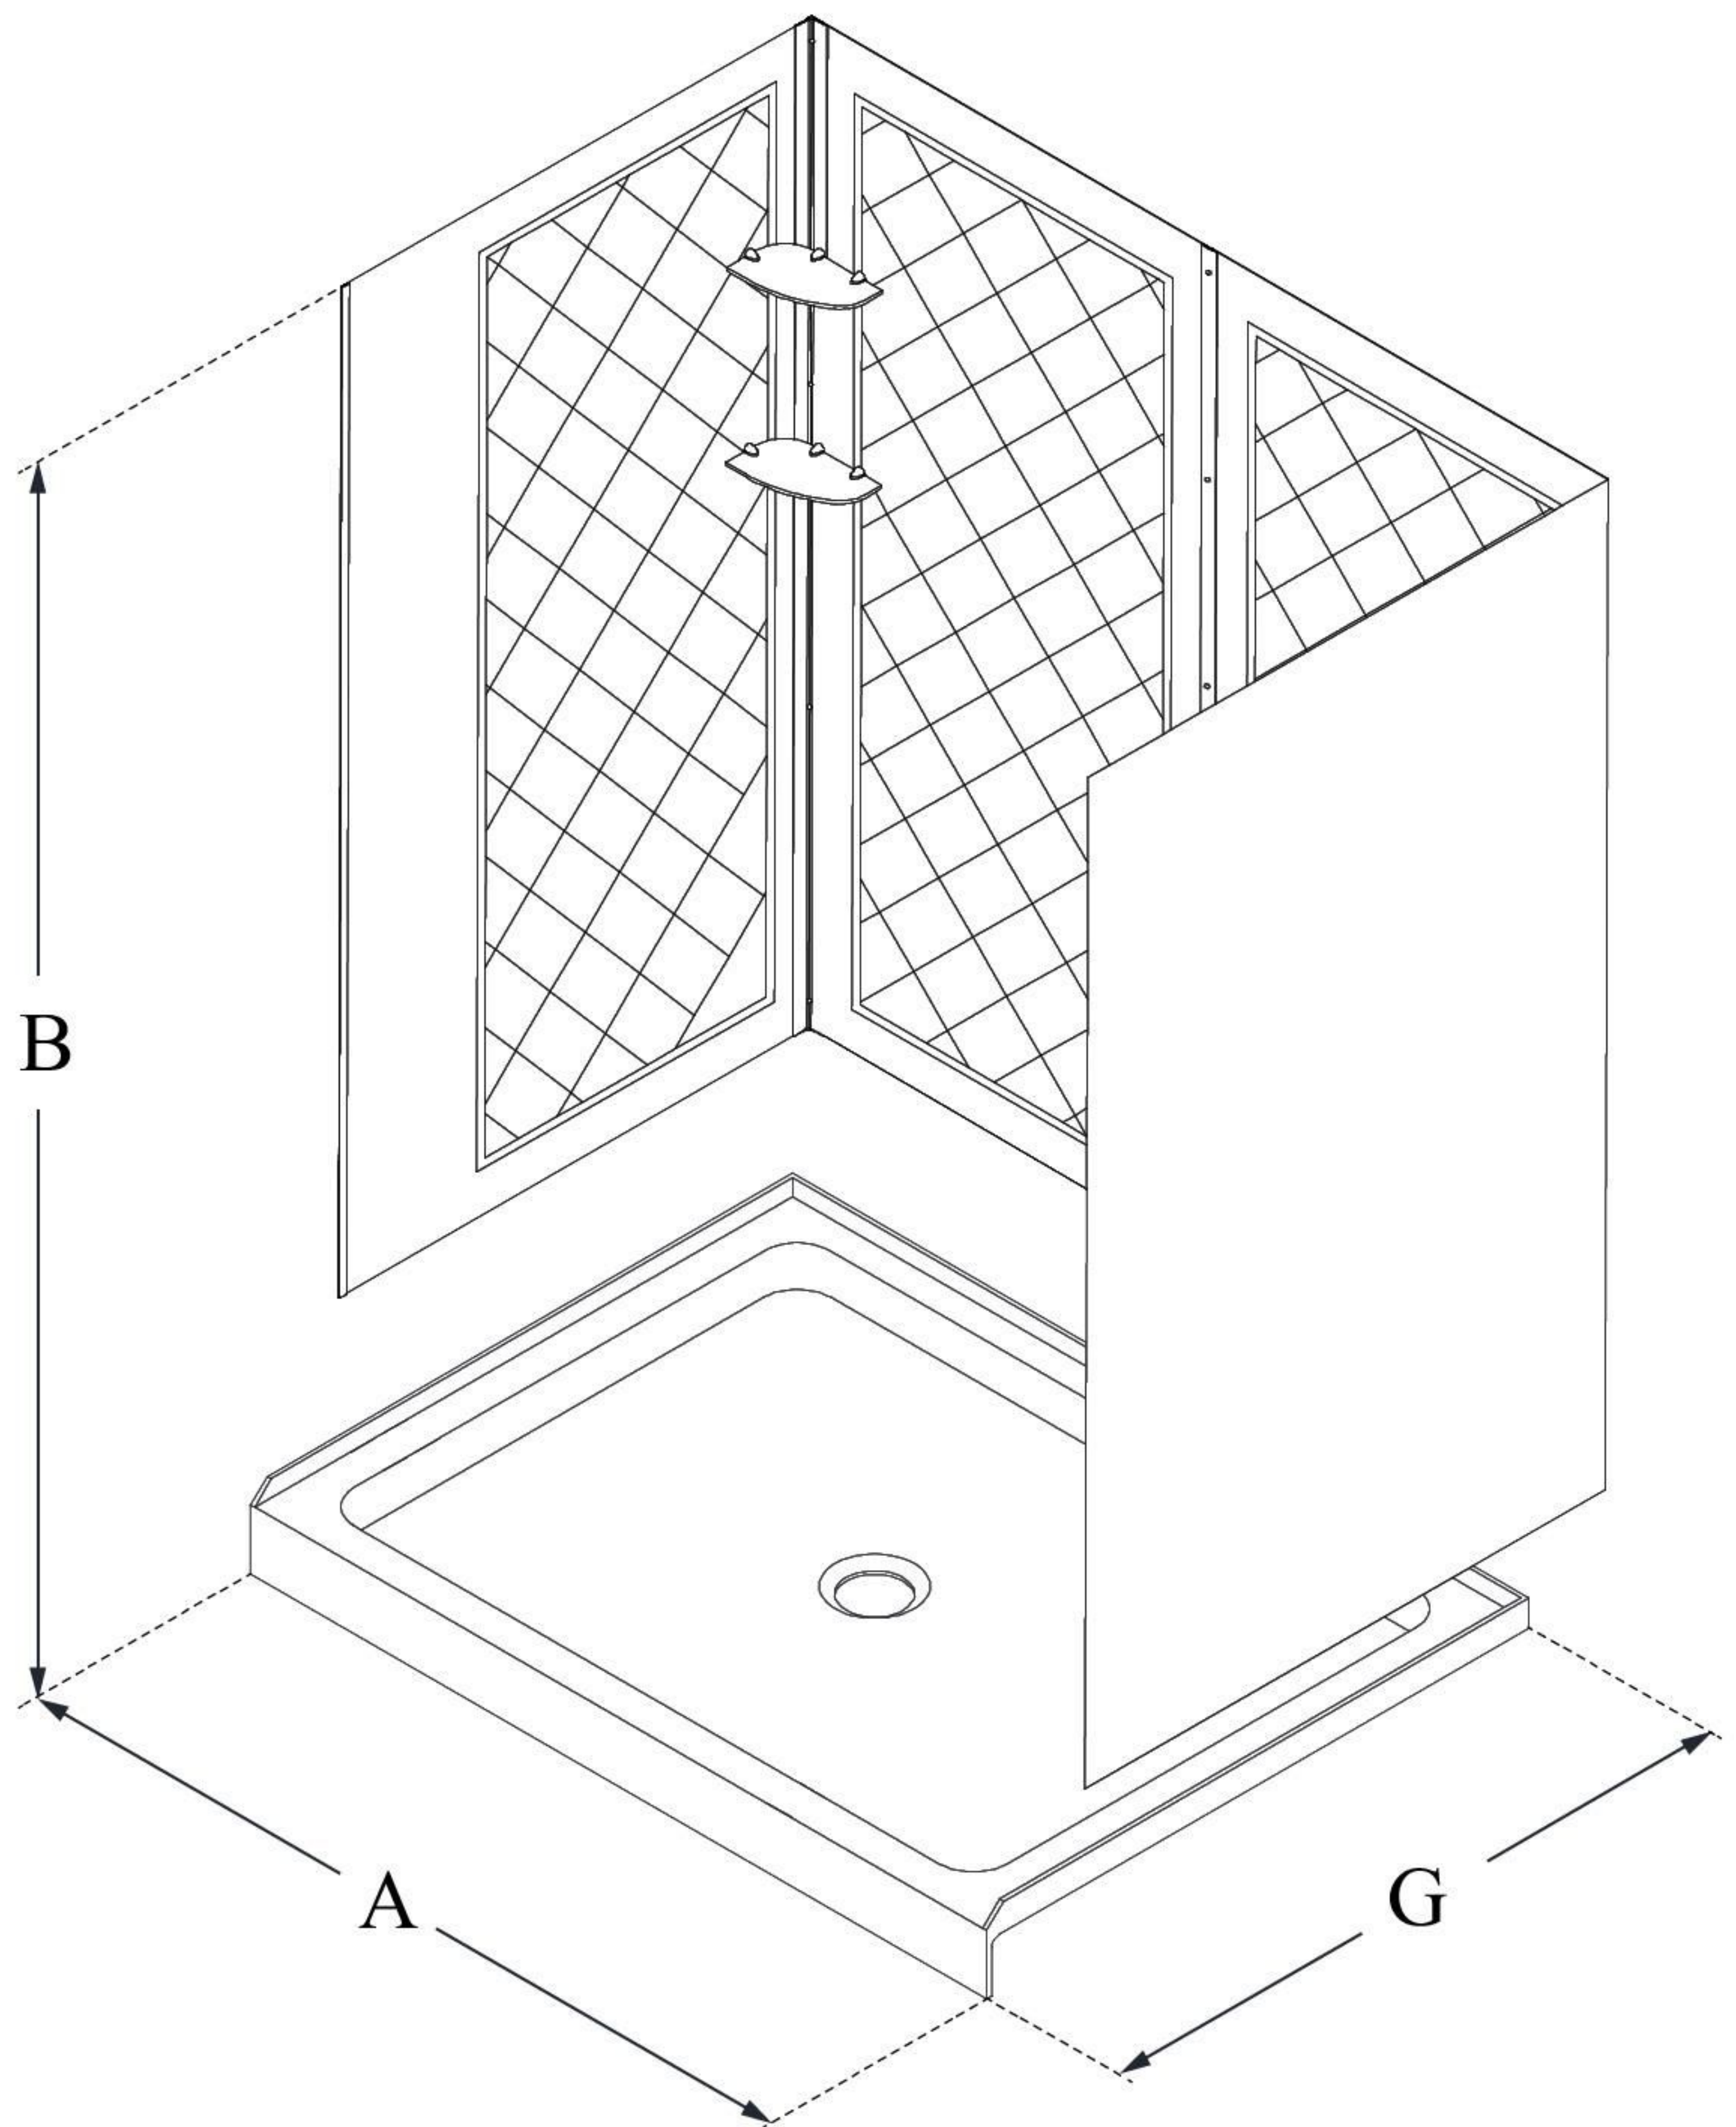

DL-6070

QWALL-5

DreamLine 32 in. D x 48 in. W x 76 3/4 in. H SlimLine Single Threshold Shower Base and QWALL-5 Acrylic Backwall Kit

KIT CONTENTS:

- SHOWER BASE
- QWALL BACKWALLS

CONFIGURATION DIMENSIONS:

A: 48"
KIT WIDTH

B: 76 3/4"
KIT HEIGHT

G: 32"
KIT DEPTH

AVAILABLE DRAIN LOCATIONS:

- CENTER

For precise drain location, please refer to the included base technical drawing

DreamLine reserves the right to update or modify the hardware or materials pictured without prior notice for the purpose of product improvement and customer satisfaction.