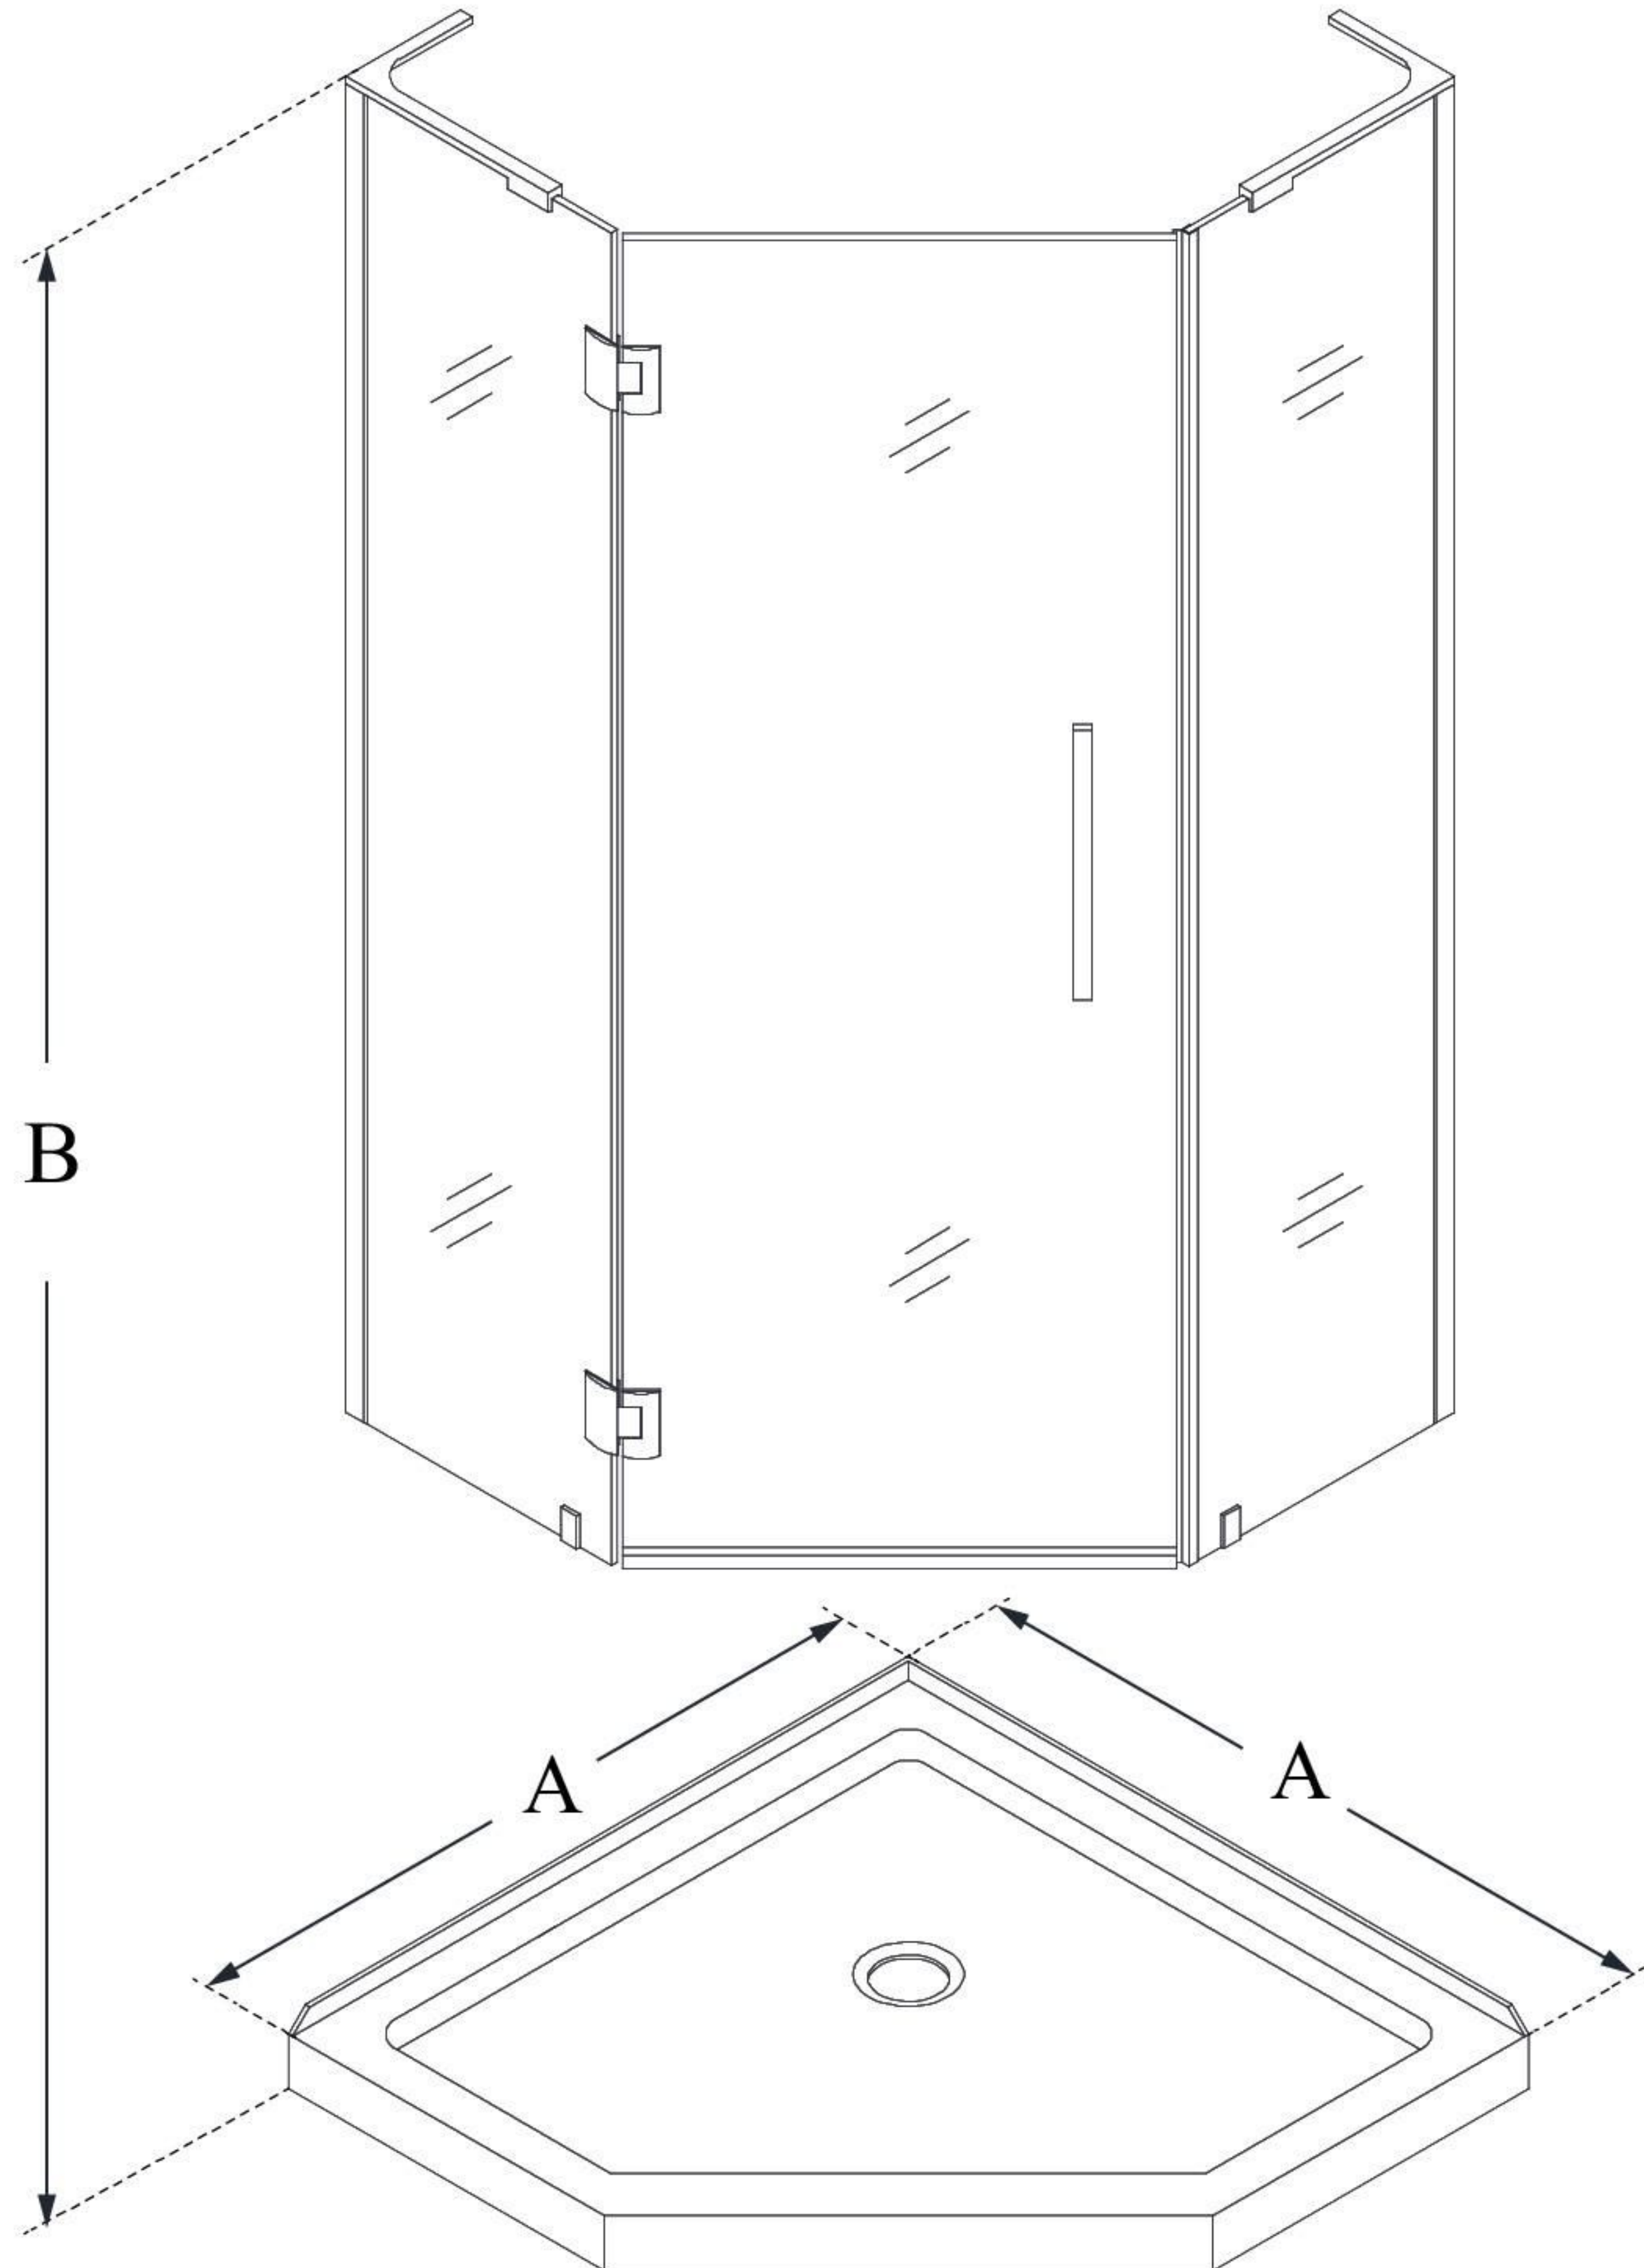

DL-6063

PRISM PLUS

DreamLine Prism Plus 42 in. x 42 in. x 74 3/4 in. Frameless Hinged Shower Enclosure and SlimLine Shower Base Kit

KIT CONTENTS:

- SHOWER ENCLOSURE
- SHOWER BASE

CONFIGURATION DIMENSIONS:

A: 42"
KIT WIDTH

B: 74 3/4"
KIT HEIGHT

G: 42"
KIT DEPTH

AVAILABLE DRAIN LOCATIONS:
- CORNER

For precise drain location, please refer to the included base technical drawing

DreamLine reserves the right to update or modify the hardware or materials pictured without prior notice for the purpose of product improvement and customer satisfaction.