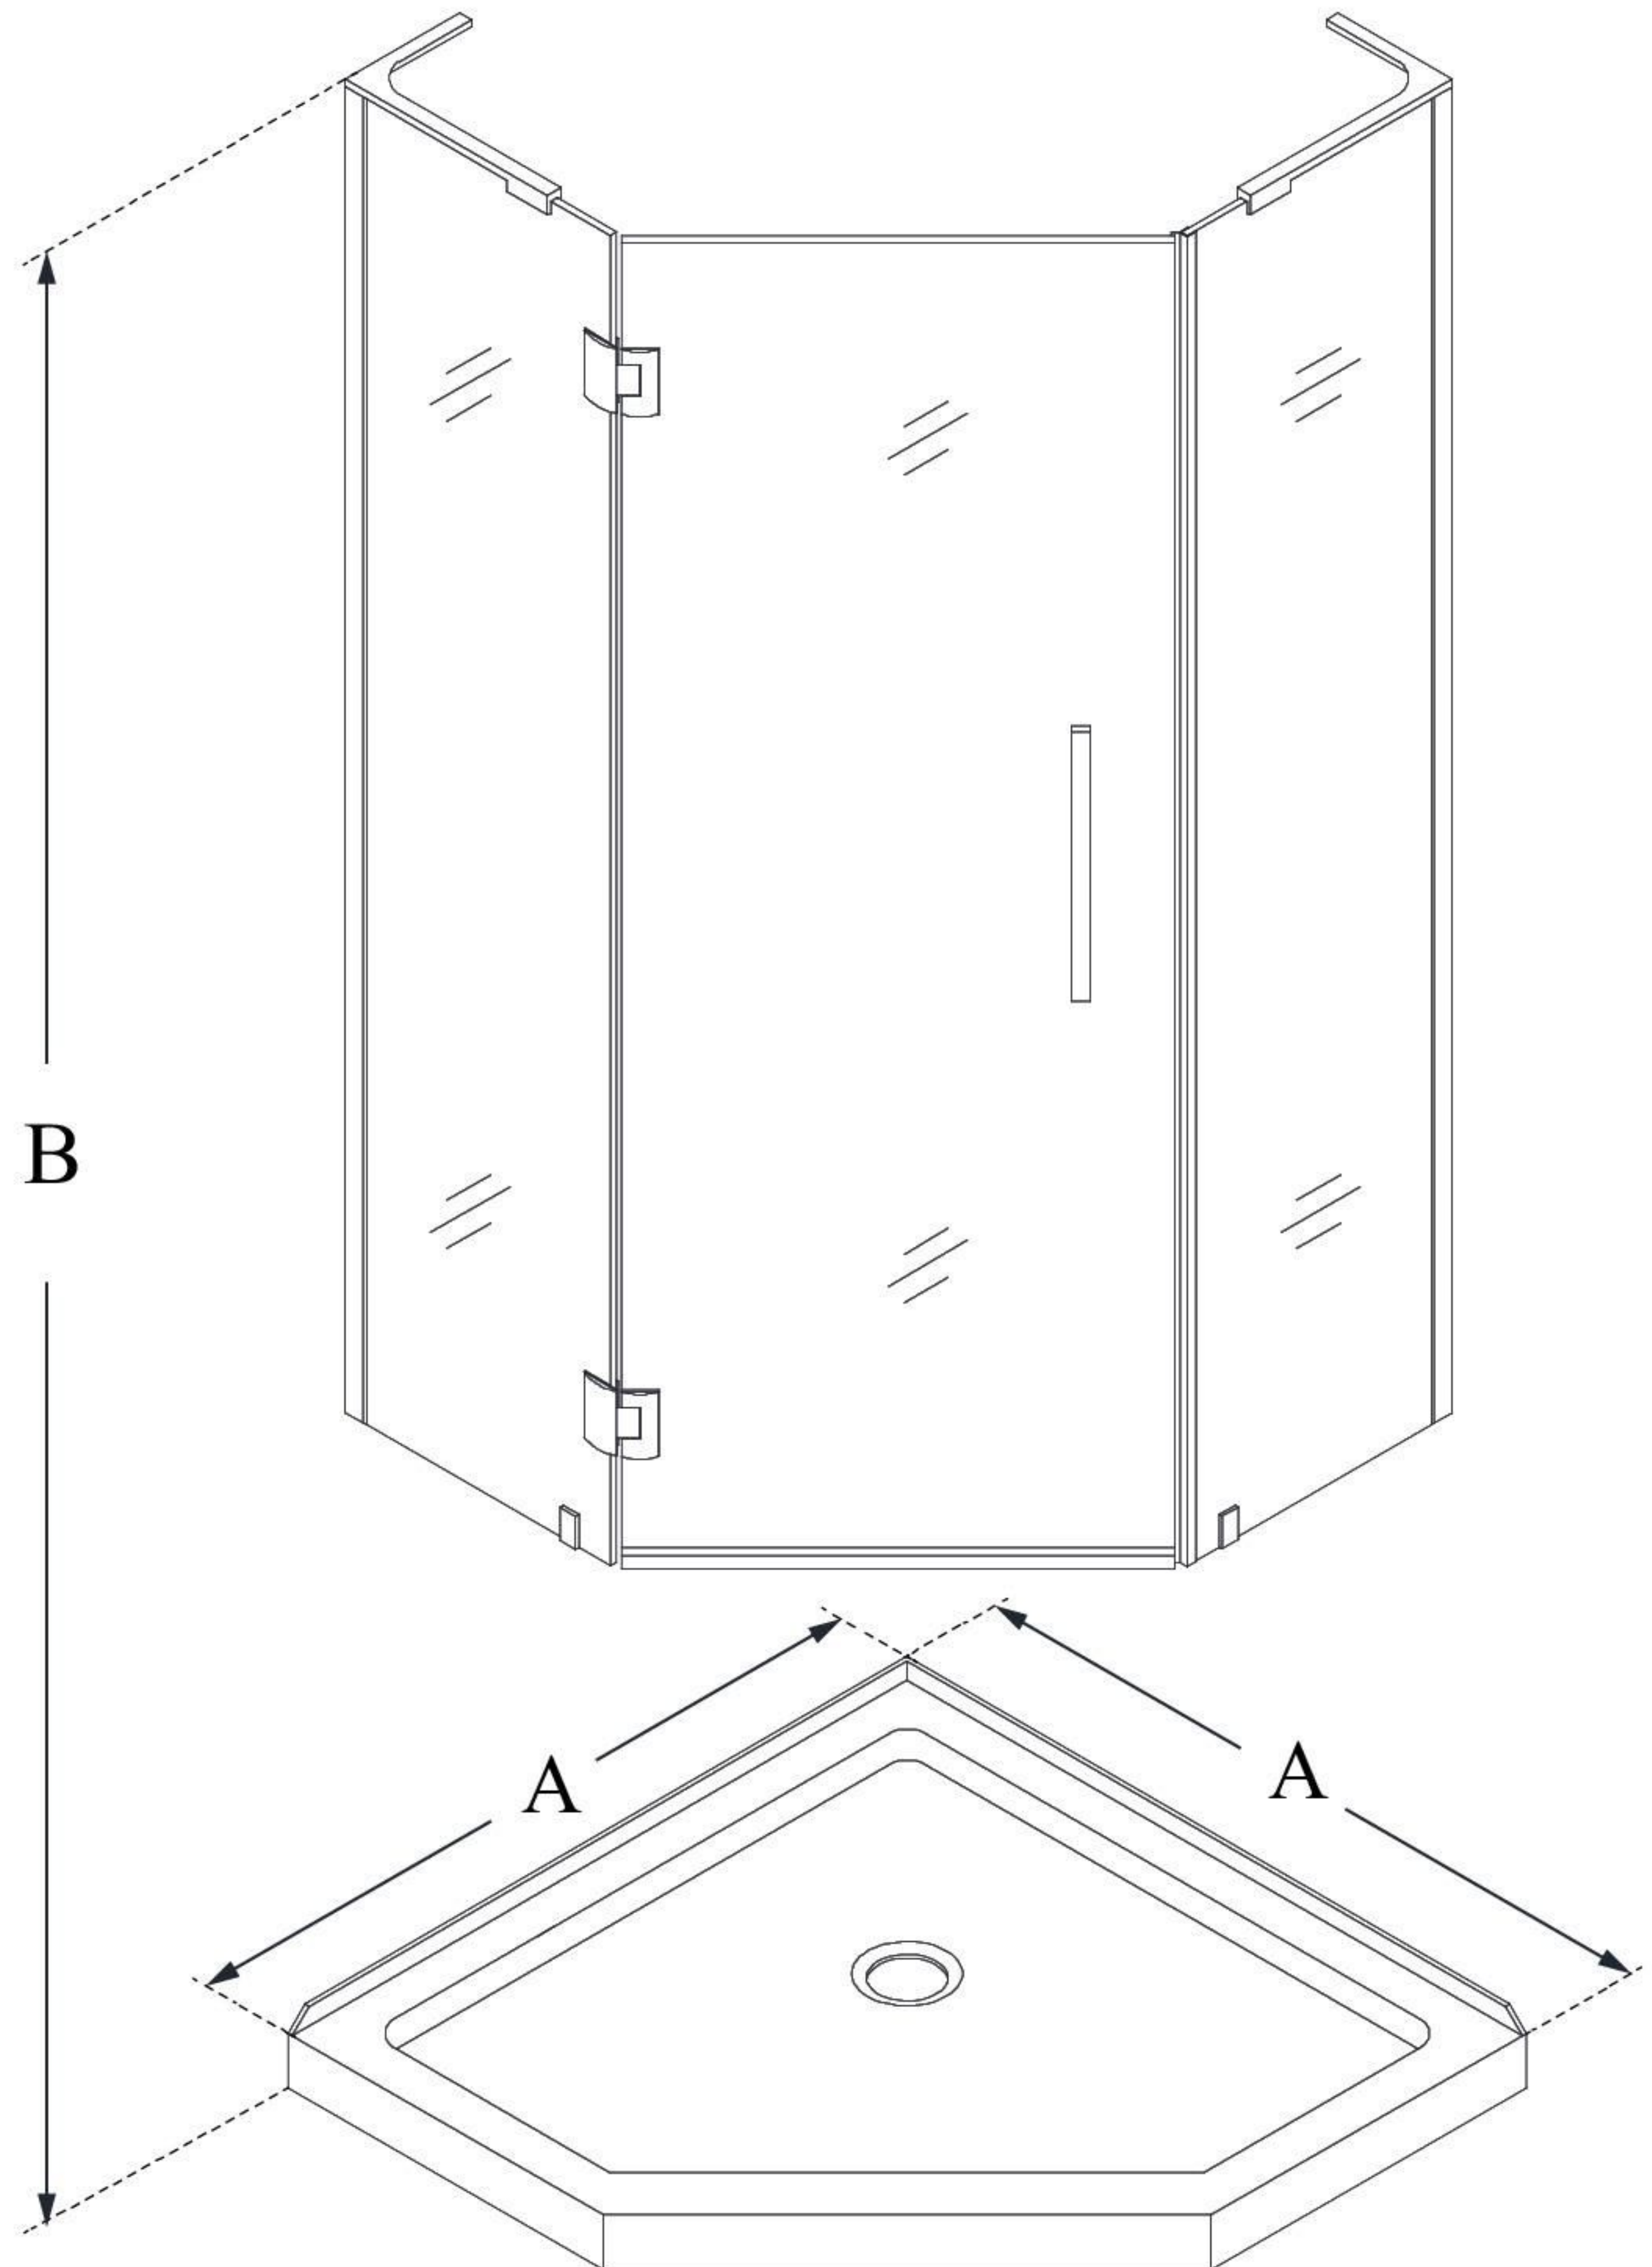

DL-6062

PRISM PLUS

DreamLine Prism Plus 40 in. x 40 in. x 74 3/4 in. Frameless Hinged Shower Enclosure and SlimLine Shower Base Kit

KIT CONTENTS:

- SHOWER ENCLOSURE
- SHOWER BASE

CONFIGURATION DIMENSIONS:

A: 40"
KIT WIDTH

B: 74 3/4"
KIT HEIGHT

G: 40"
KIT DEPTH

AVAILABLE DRAIN LOCATIONS:
- CORNER

For precise drain location, please refer to the included base technical drawing

DreamLine reserves the right to update or modify the hardware or materials pictured without prior notice for the purpose of product improvement and customer satisfaction.