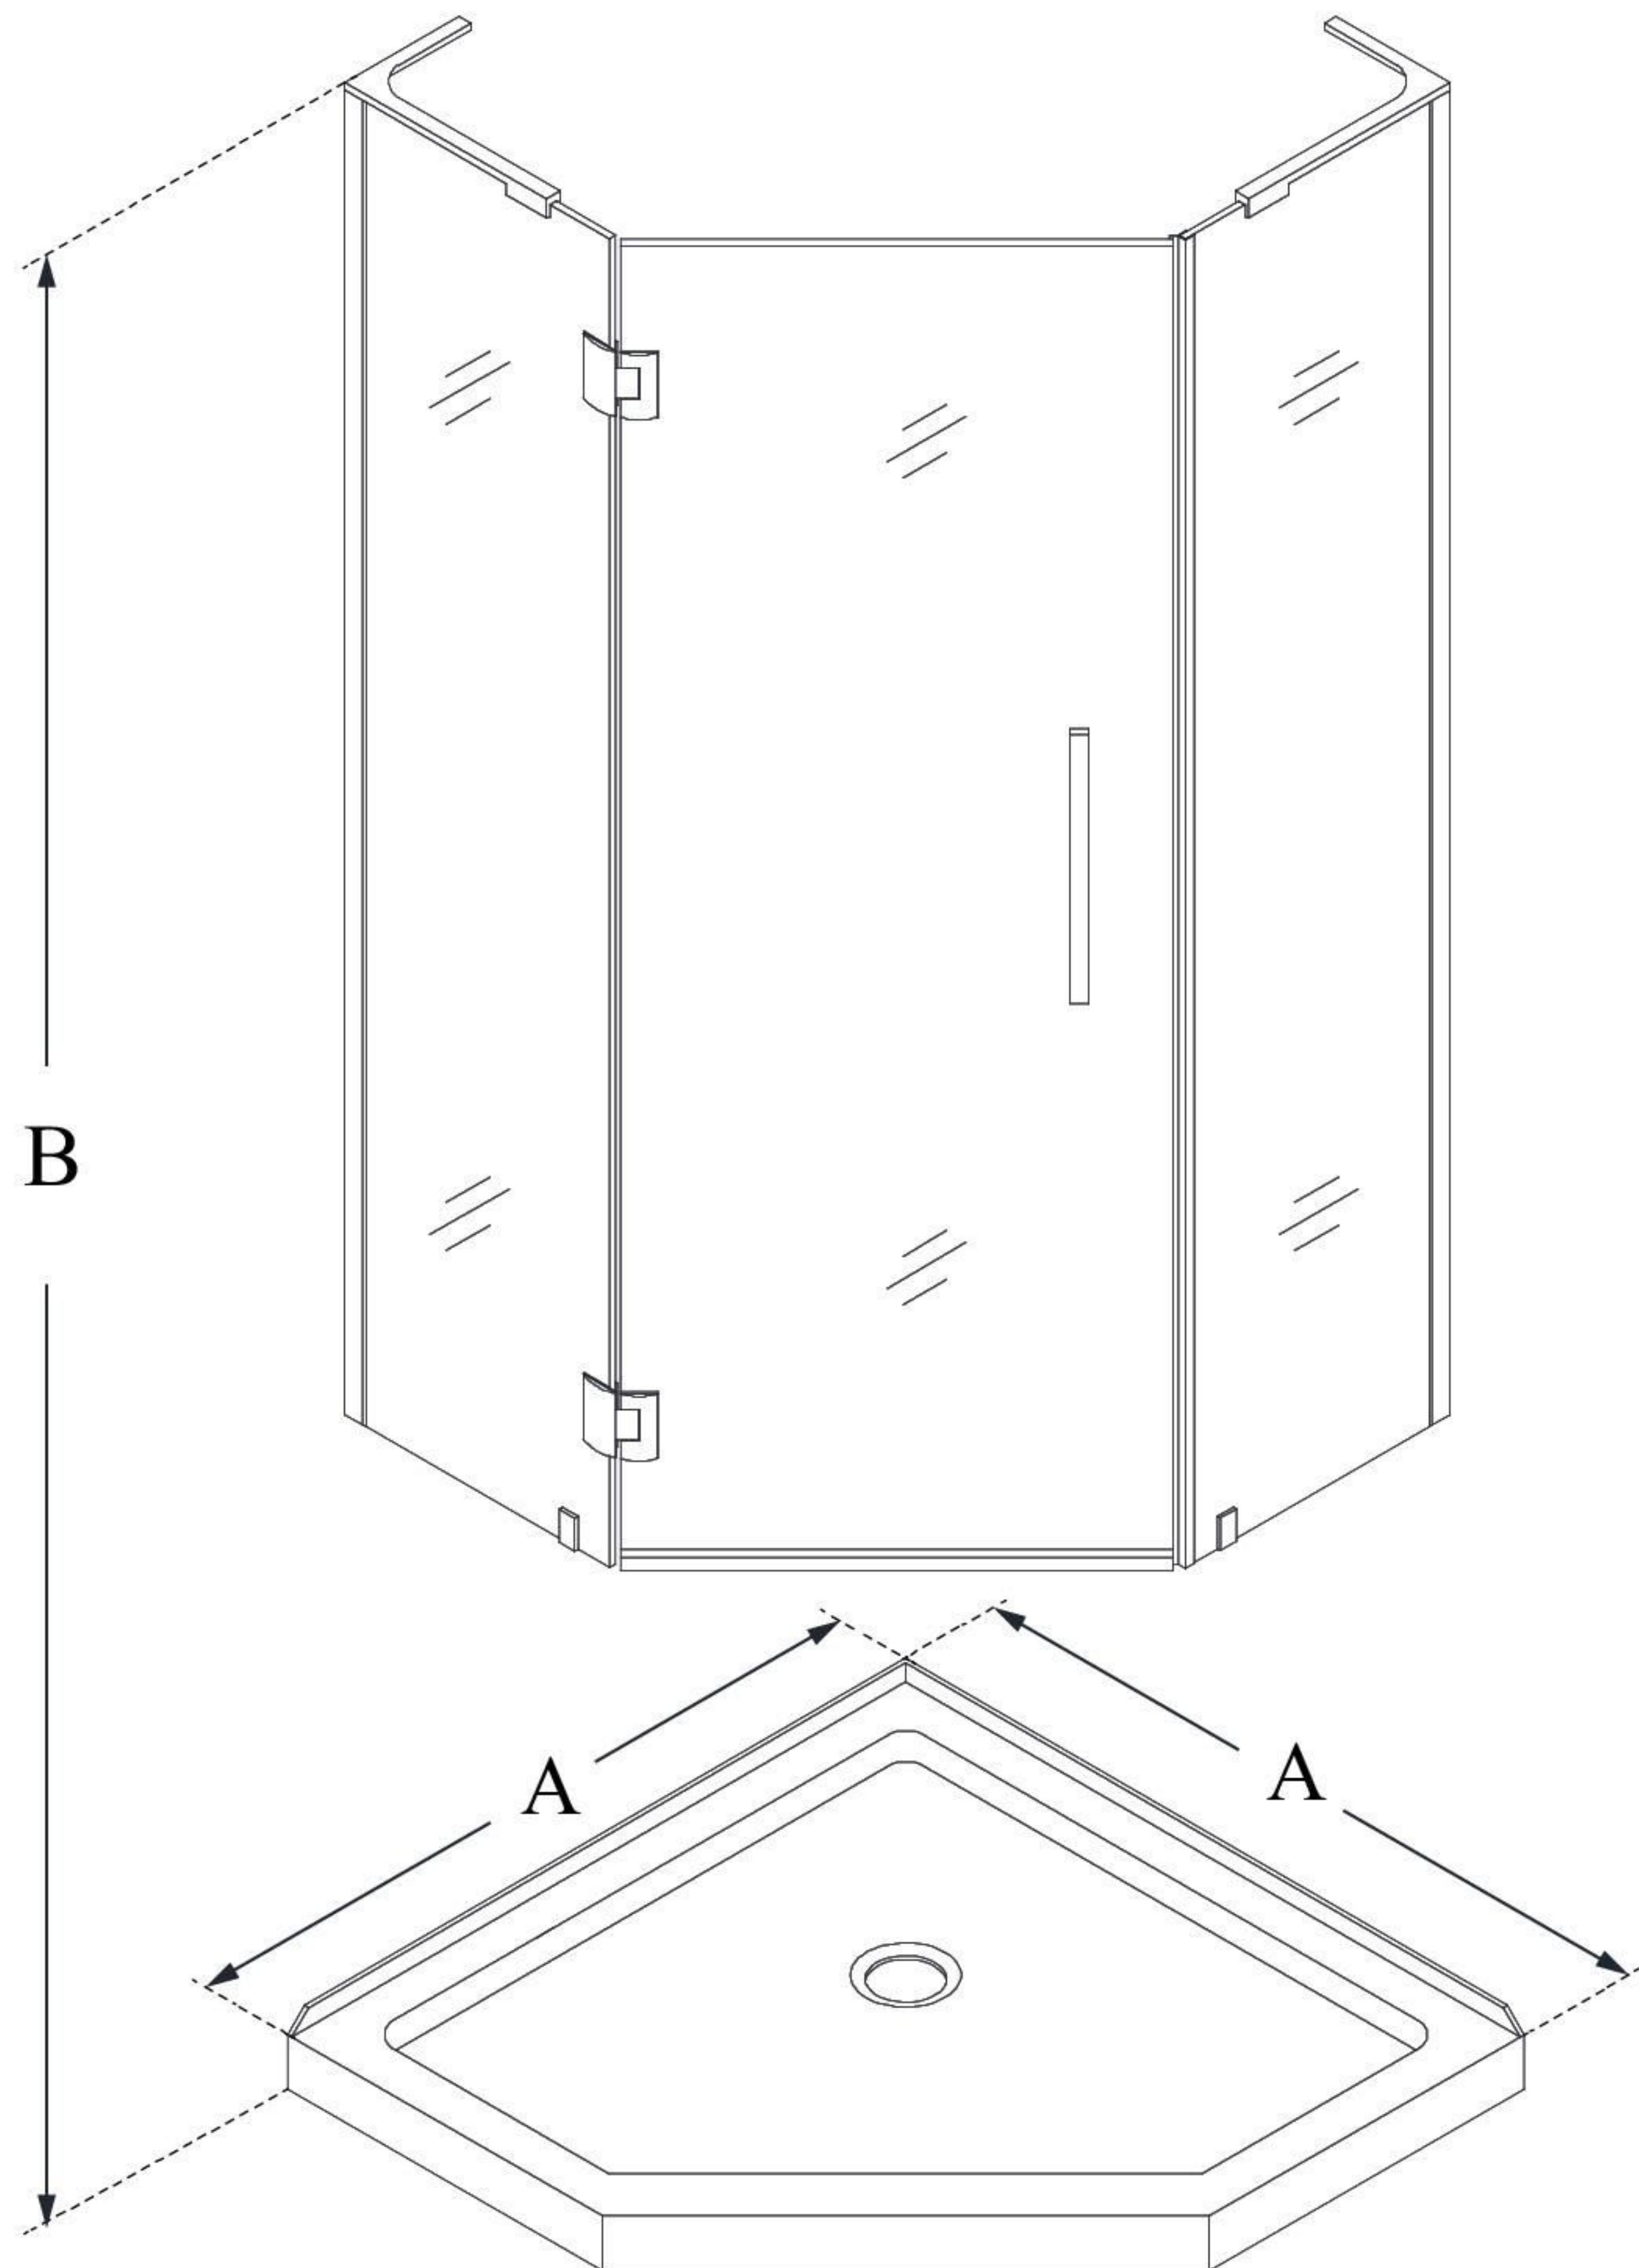

DL-6061

PRISM PLUS

DreamLine Prism Plus 38 in. x 38 in. x 74 3/4 in. Frameless Hinged Shower Enclosure and SlimLine Shower Base Kit

KIT CONTENTS:

- SHOWER ENCLOSURE
- SHOWER BASE

CONFIGURATION DIMENSIONS:

A: 38"
KIT WIDTH

B: 74 3/4"
KIT HEIGHT

G: 38"
KIT DEPTH

AVAILABLE DRAIN LOCATIONS:
- CORNER

For precise drain location, please refer to the included base technical drawing

DreamLine reserves the right to update or modify the hardware or materials pictured without prior notice for the purpose of product improvement and customer satisfaction.