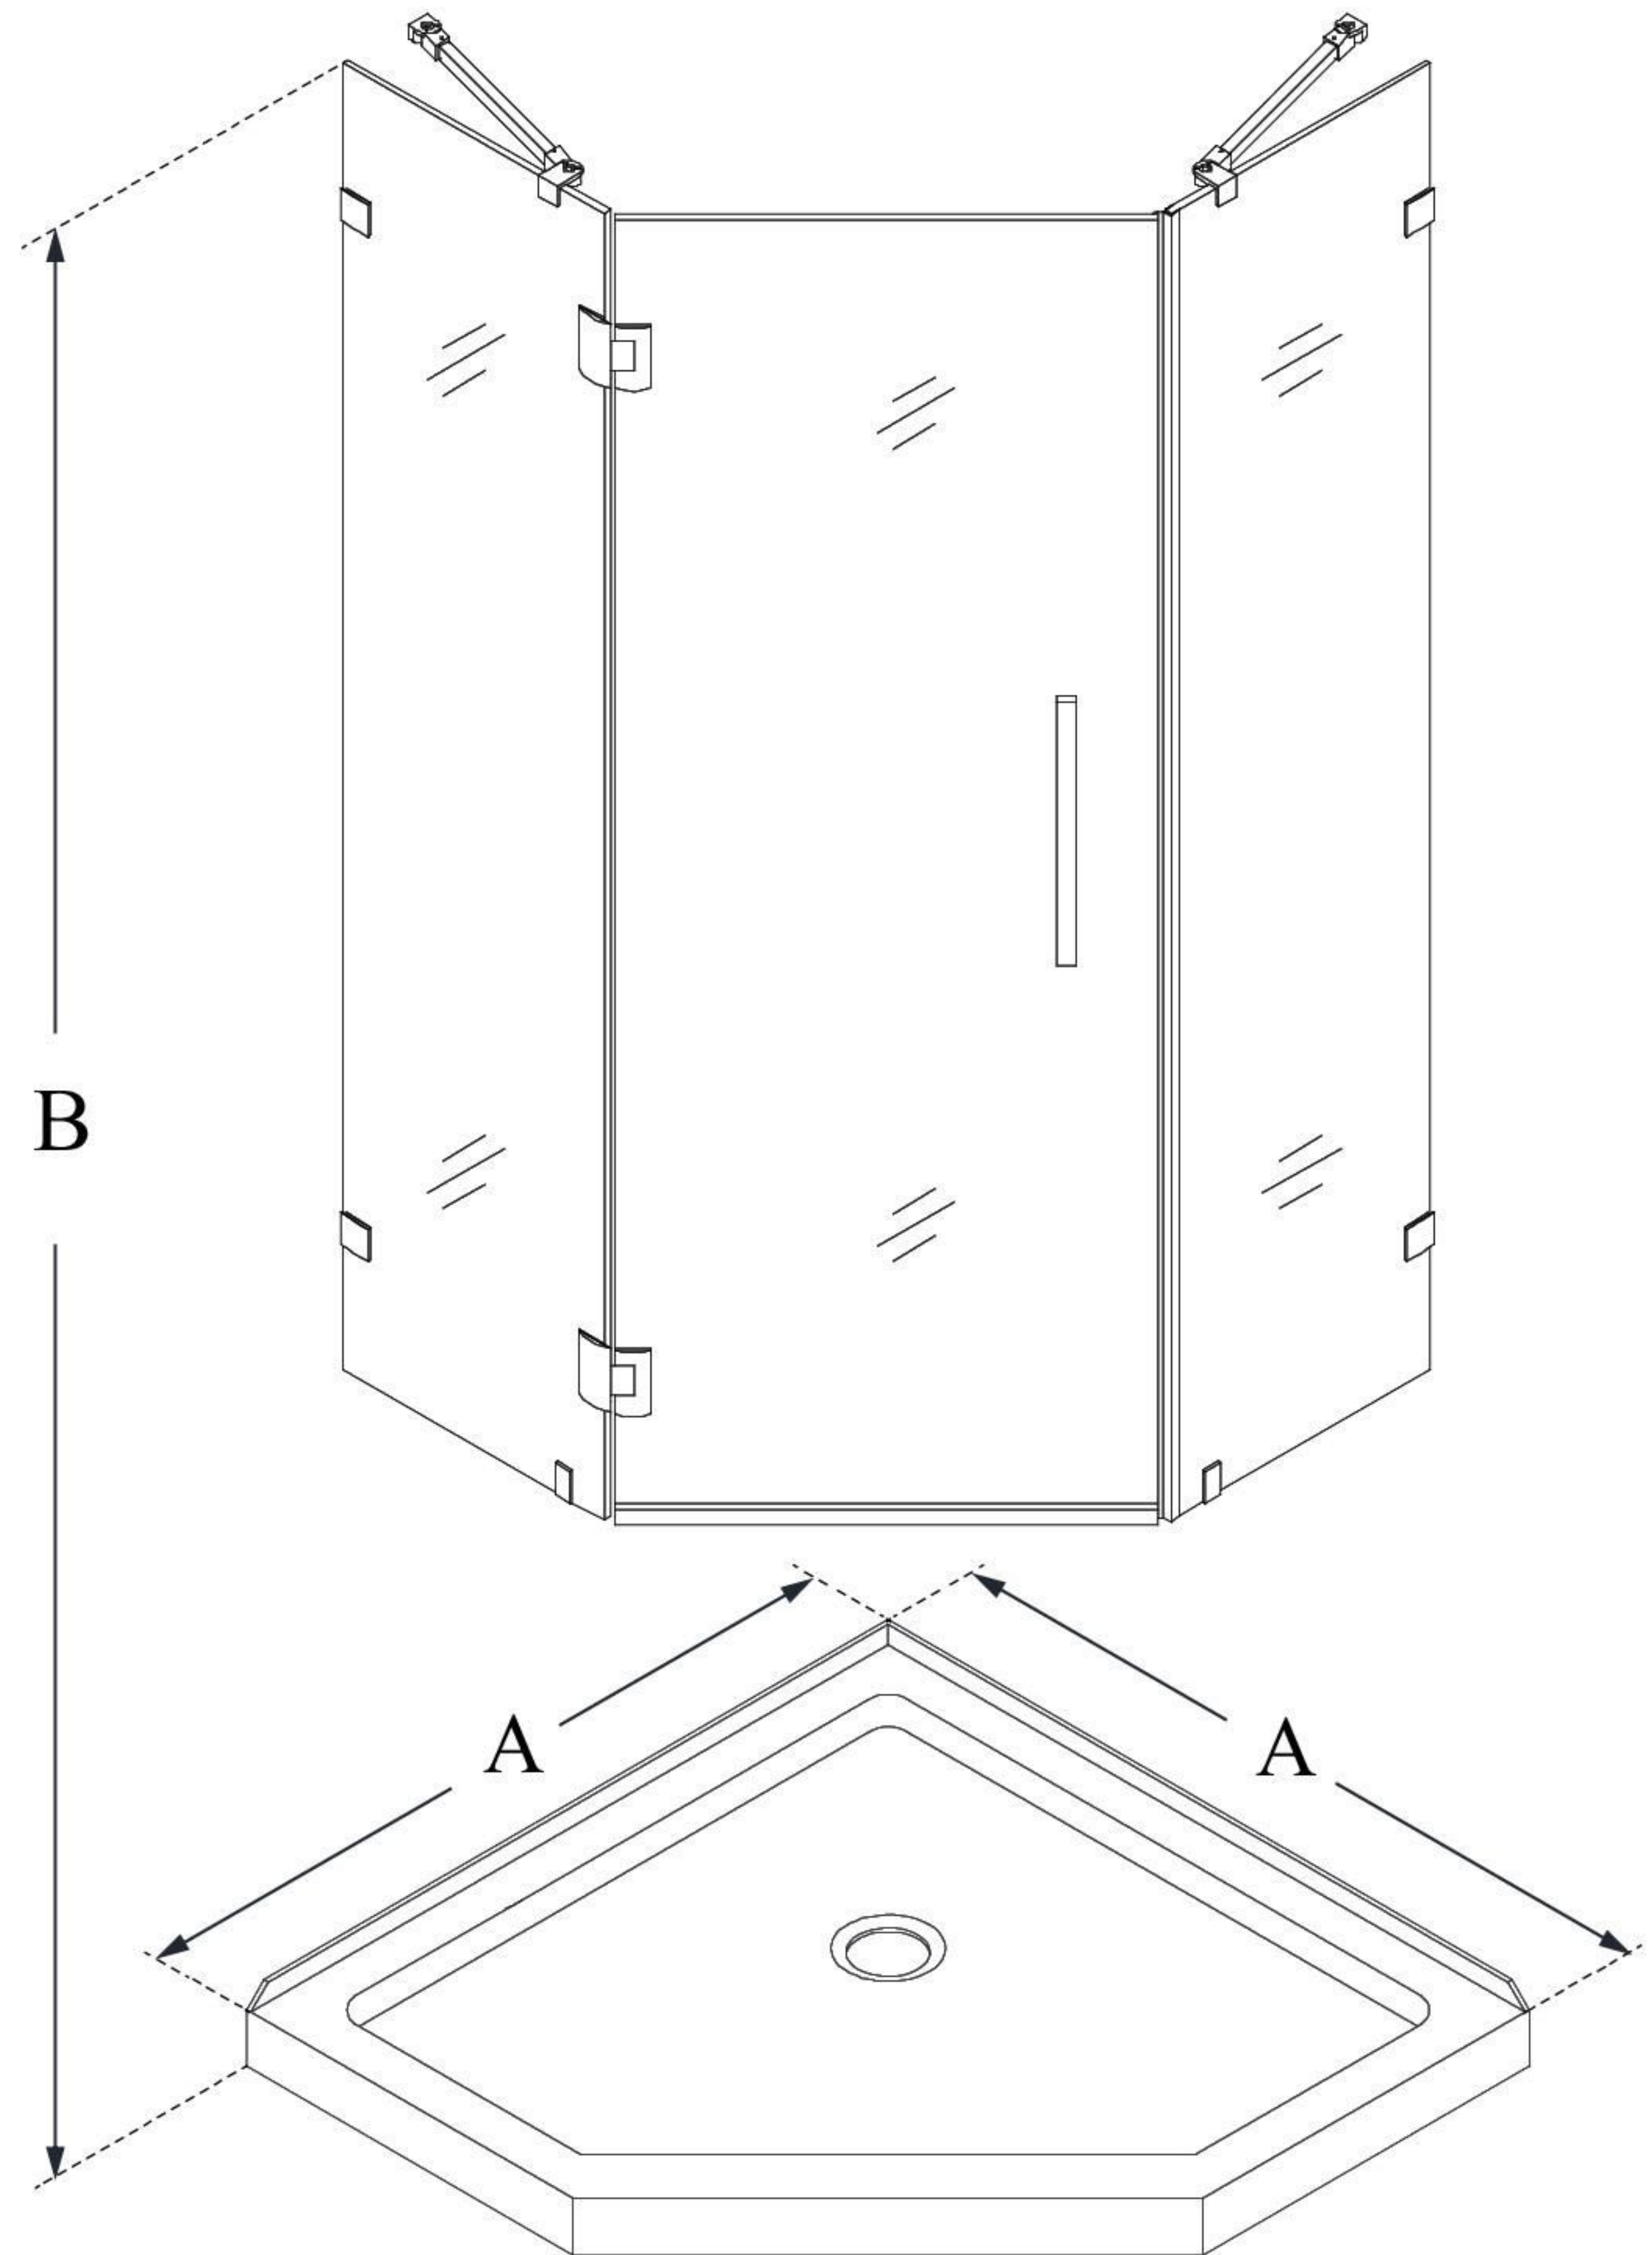

## PRISM LUX

DreamLine Prism Lux 42 in. x 42 in. x 74 3/4 in. H Frameless Hinged Shower Enclosure and SlimLine Shower Base Kit

### KIT CONTENTS:

- SHOWER ENCLOSURE
- SHOWER BASE

### CONFIGURATION DIMENSIONS:

**A: 42"**  
KIT WIDTH

**B: 74 3/4"**  
KIT HEIGHT

**G: 42"**  
KIT DEPTH

**AVAILABLE DRAIN LOCATIONS:**  
- CORNER

For precise drain location, please refer to the included base technical drawing