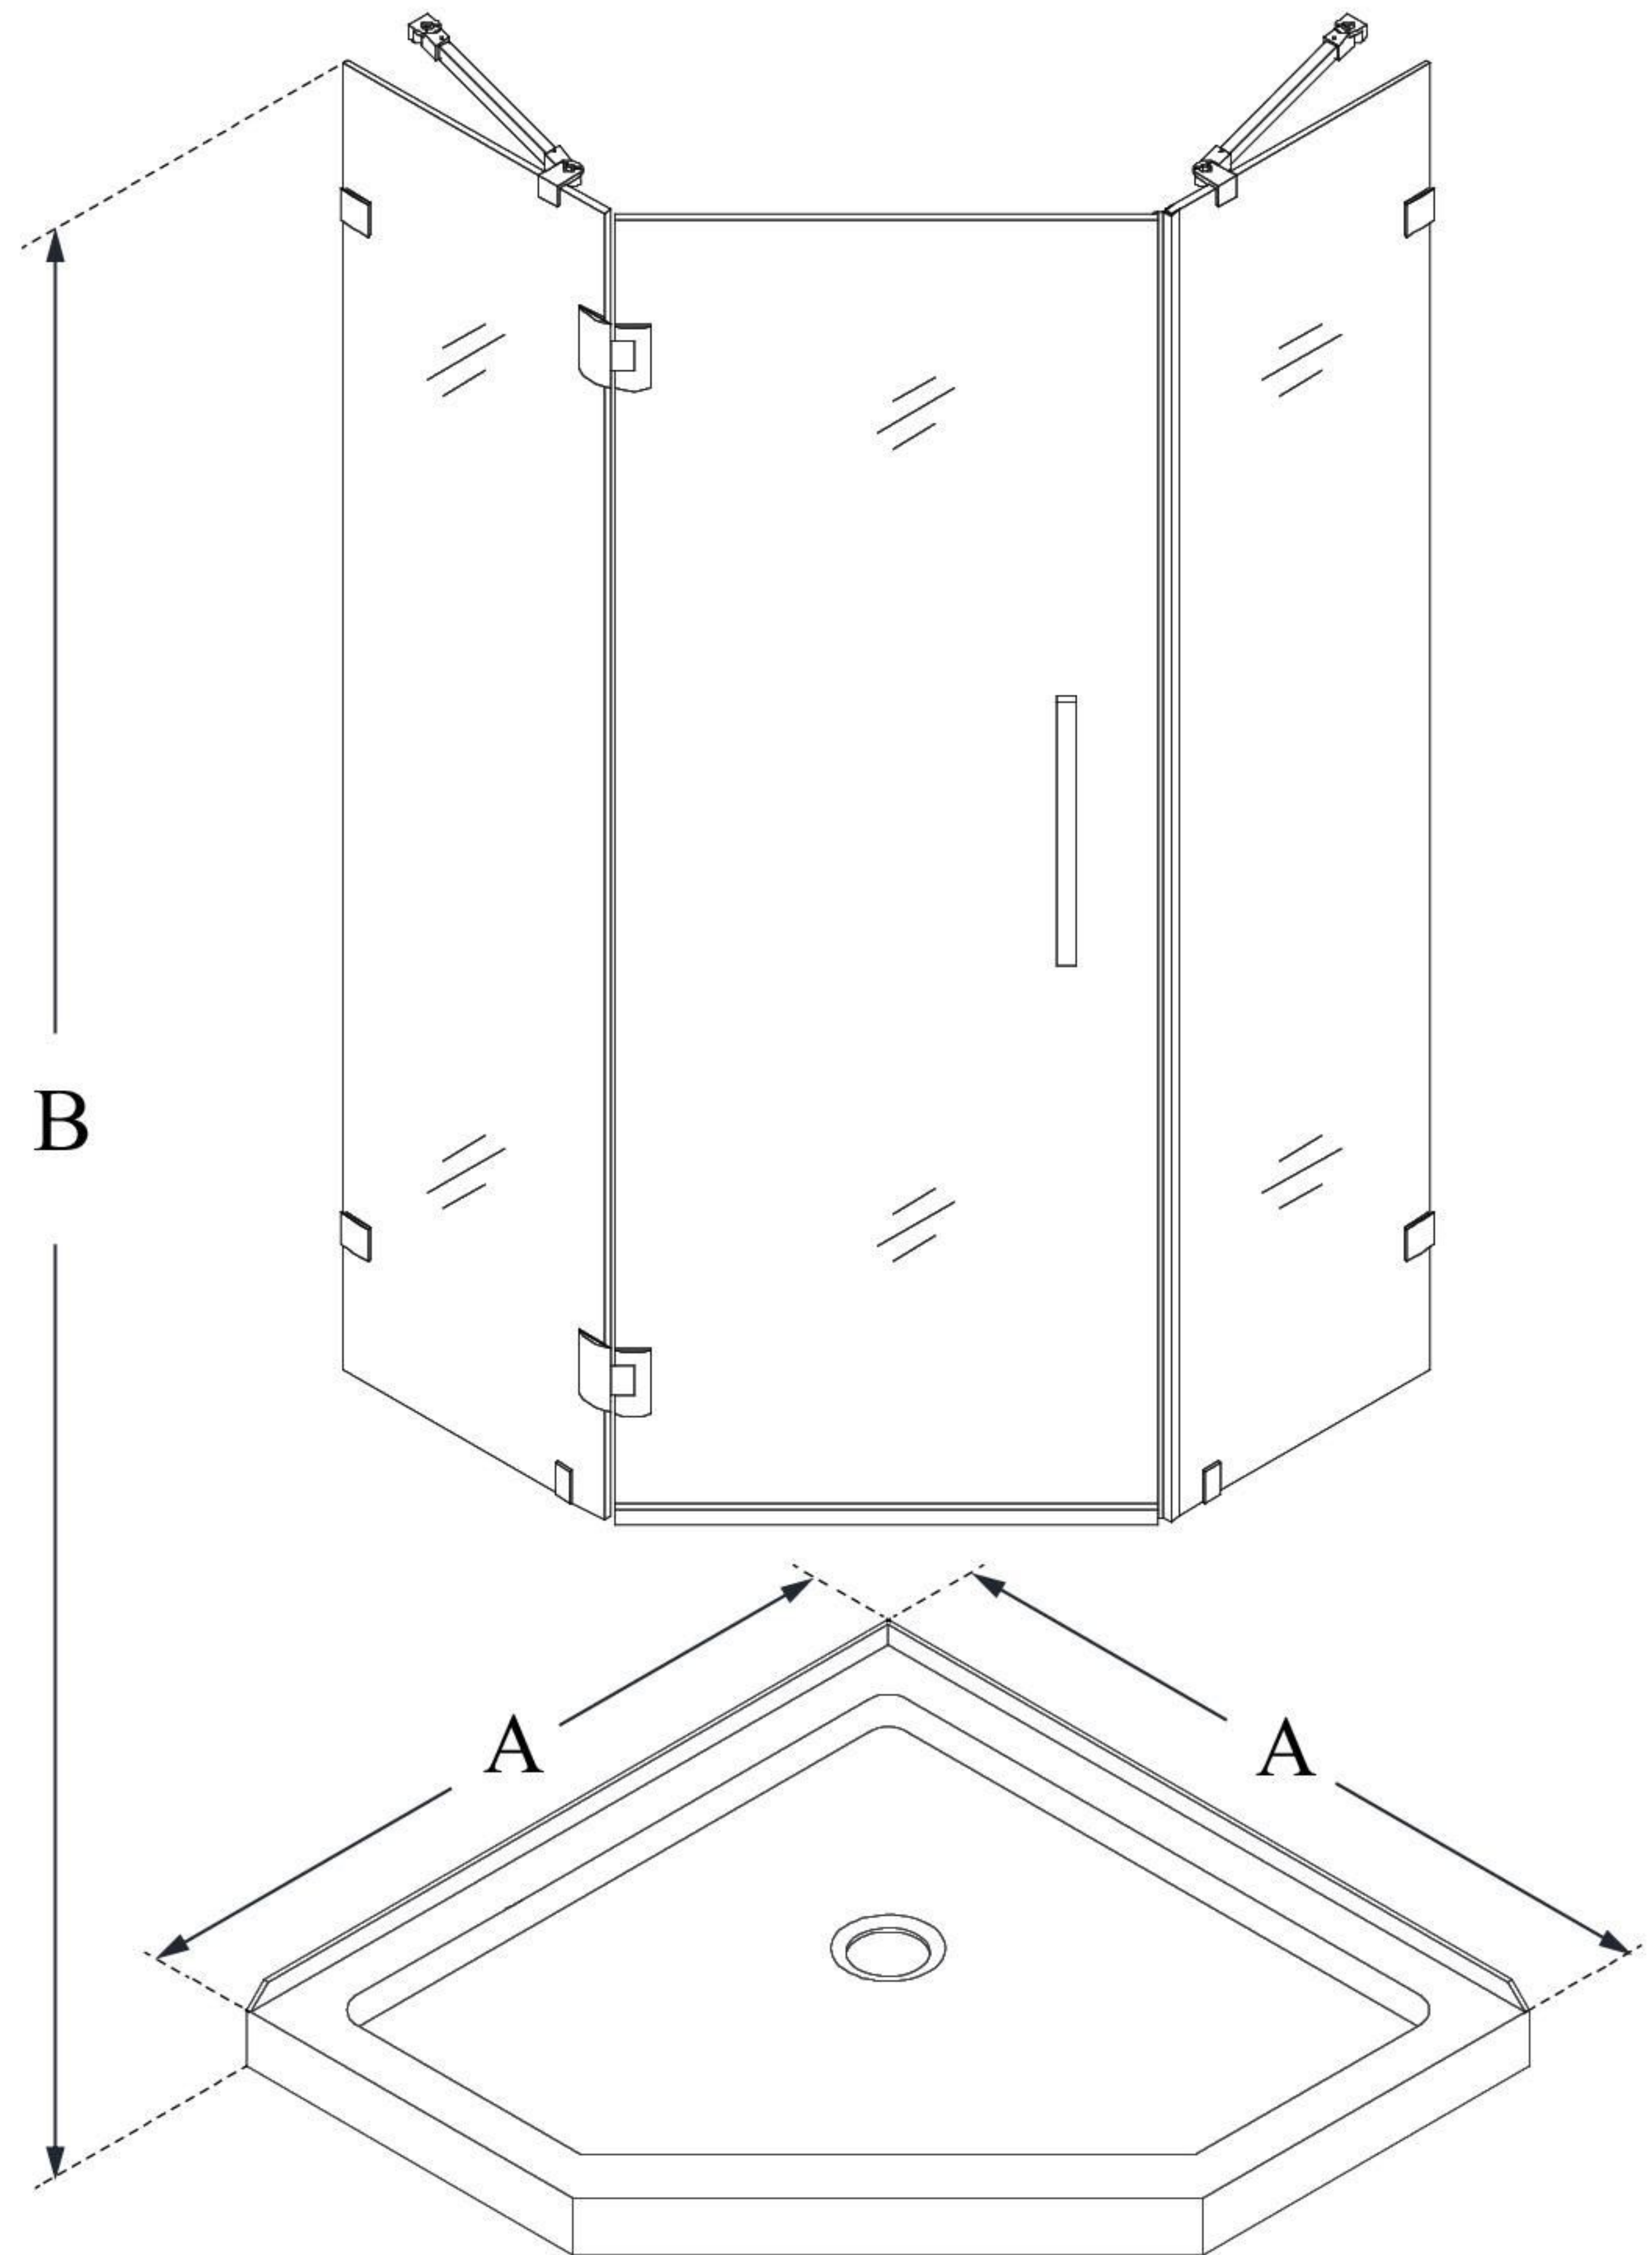

# PRISM LUX

DreamLine Prism Lux 40 in. x 40 in. x 74 3/4 in. H Frameless Hinged Shower Enclosure and SlimLine Shower Base Kit

## KIT CONTENTS:

- SHOWER ENCLOSURE
- SHOWER BASE

## CONFIGURATION DIMENSIONS:

**A: 40"**  
KIT WIDTH

**B: 74 3/4"**  
KIT HEIGHT

**G: 40"**  
KIT DEPTH

**AVAILABLE DRAIN LOCATIONS:**  
- CORNER

For precise drain location, please refer to the included base technical drawing