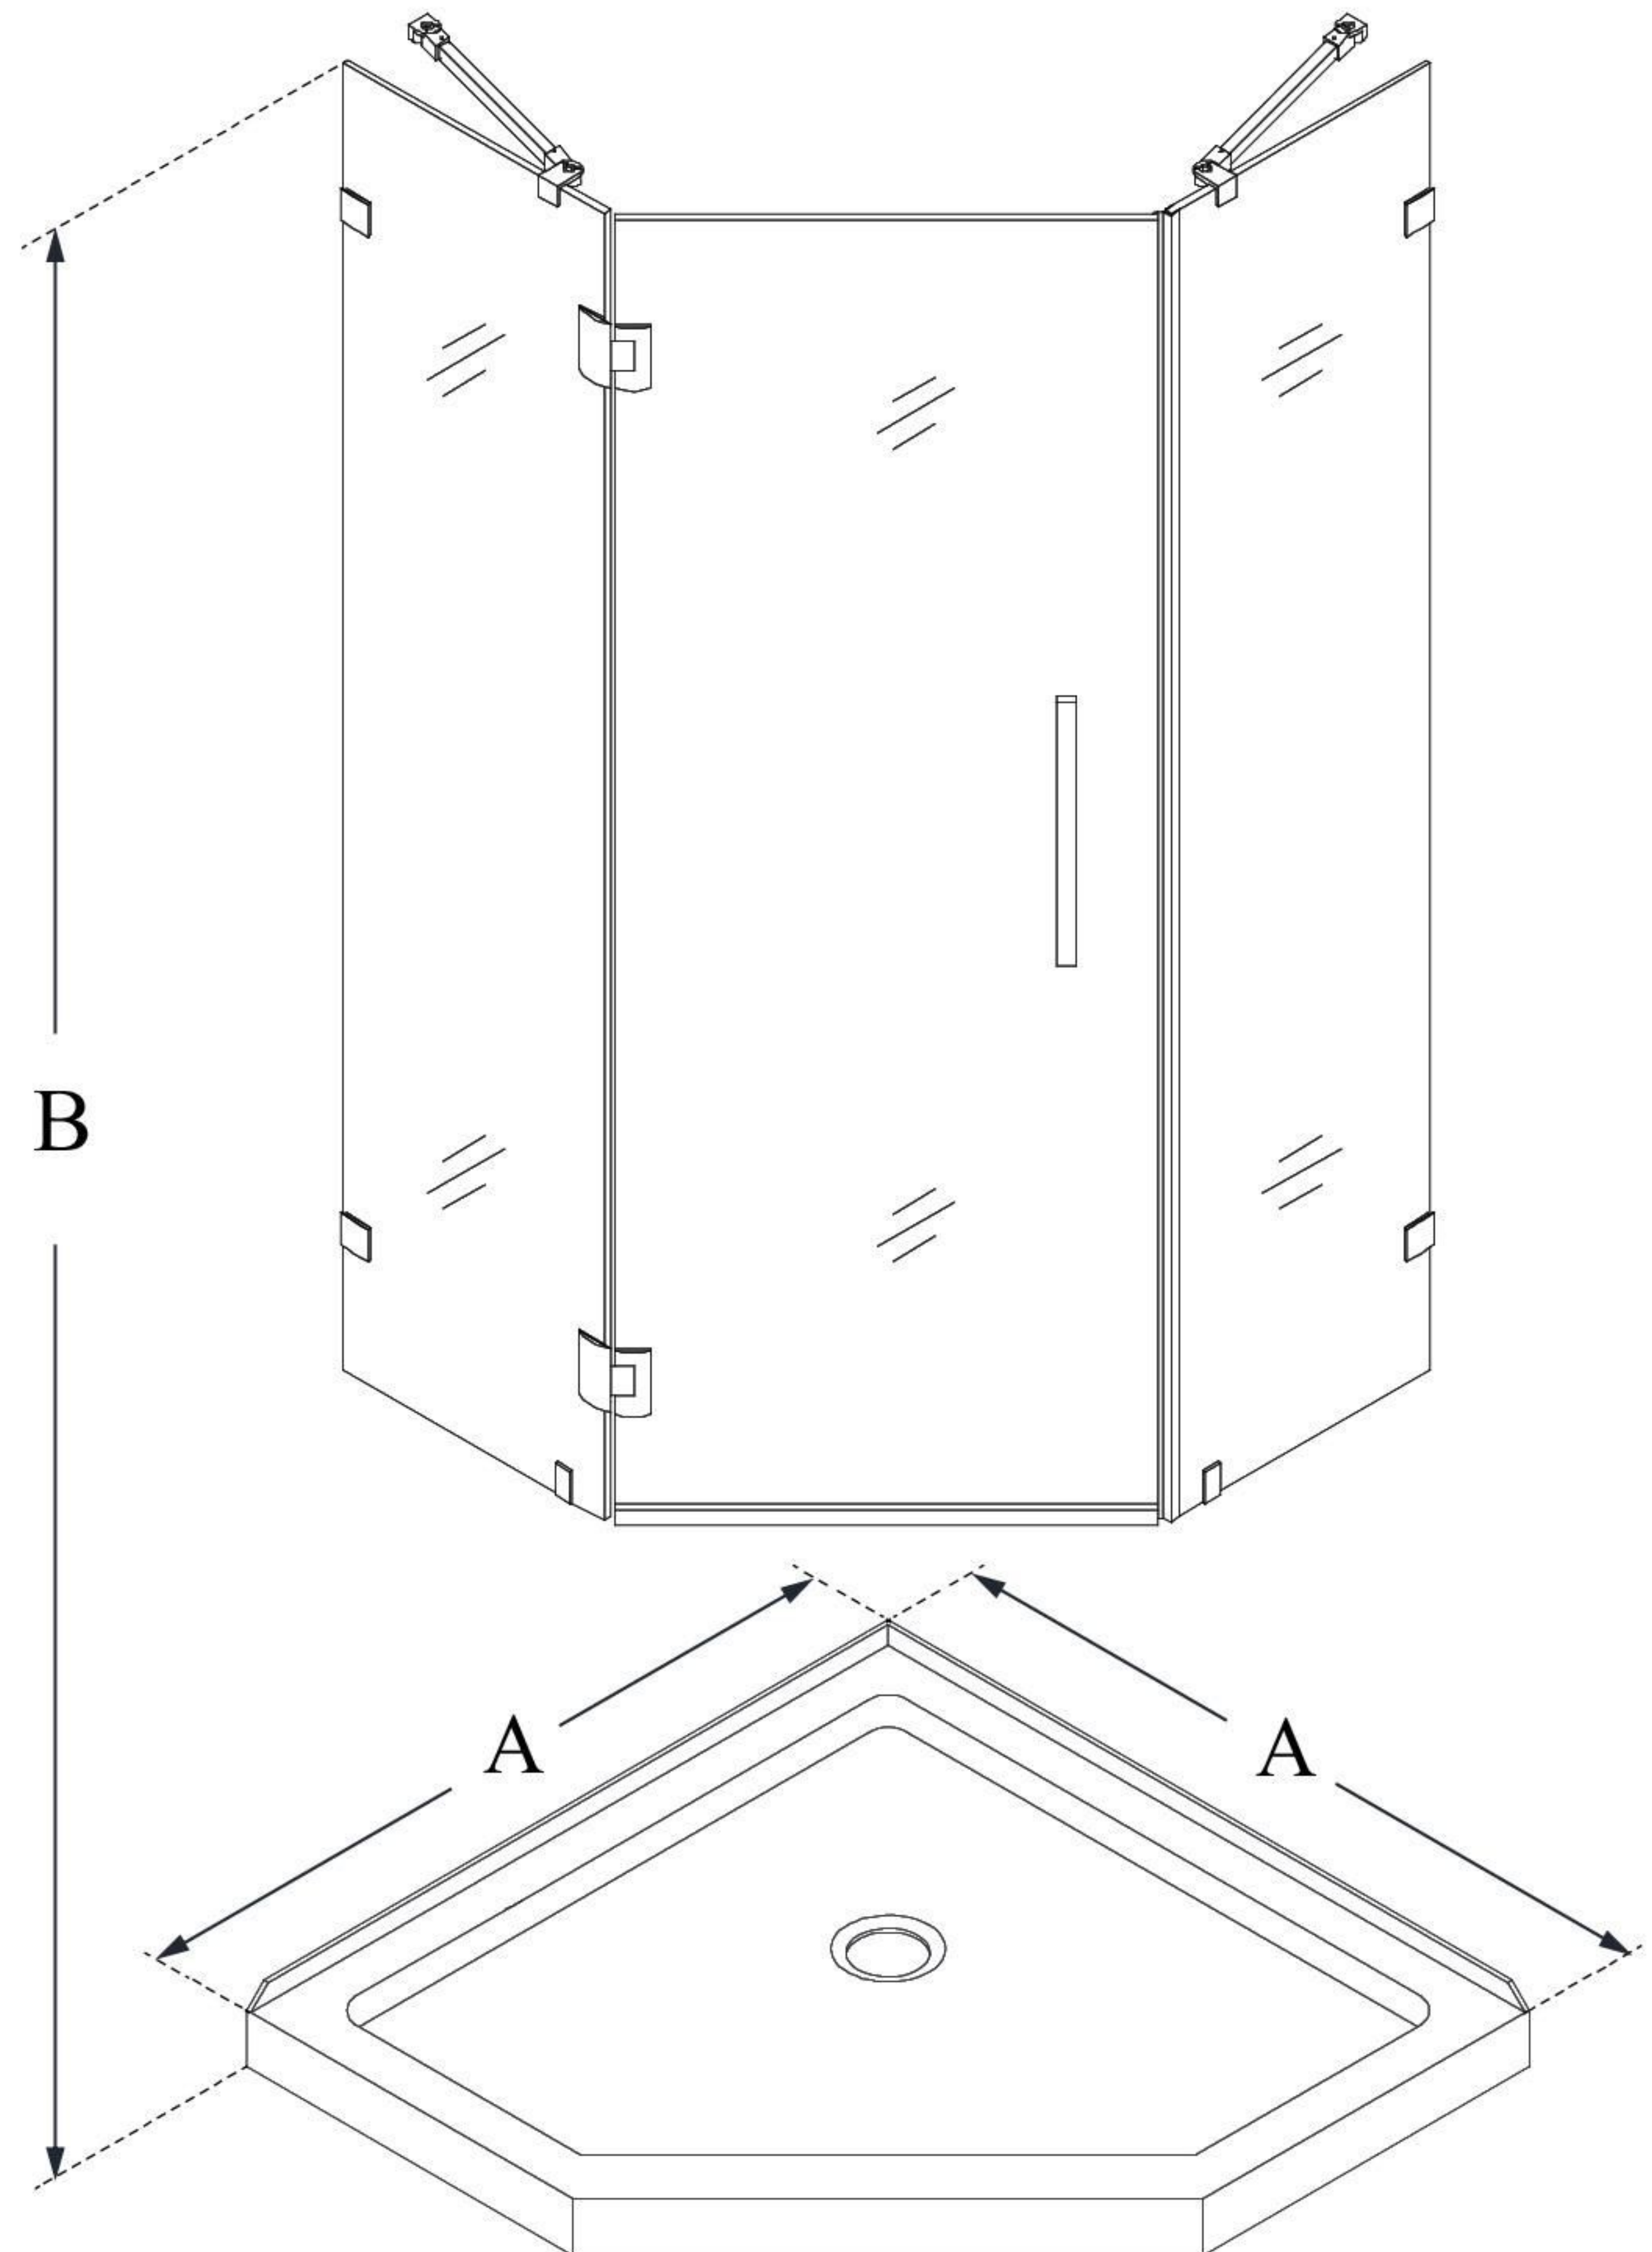

# PRISM LUX

DreamLine Prism Lux 38 in. x 38 in. x 74 3/4 in. H Frameless Hinged Shower Enclosure and SlimLine Shower Base Kit

## KIT CONTENTS:

- SHOWER ENCLOSURE
- SHOWER BASE

## CONFIGURATION DIMENSIONS:

**A: 38"**  
KIT WIDTH

**B: 74 3/4"**  
KIT HEIGHT

**G: 38"**  
KIT DEPTH

**AVAILABLE DRAIN LOCATIONS:**  
- CORNER

For precise drain location, please refer to the included base technical drawing