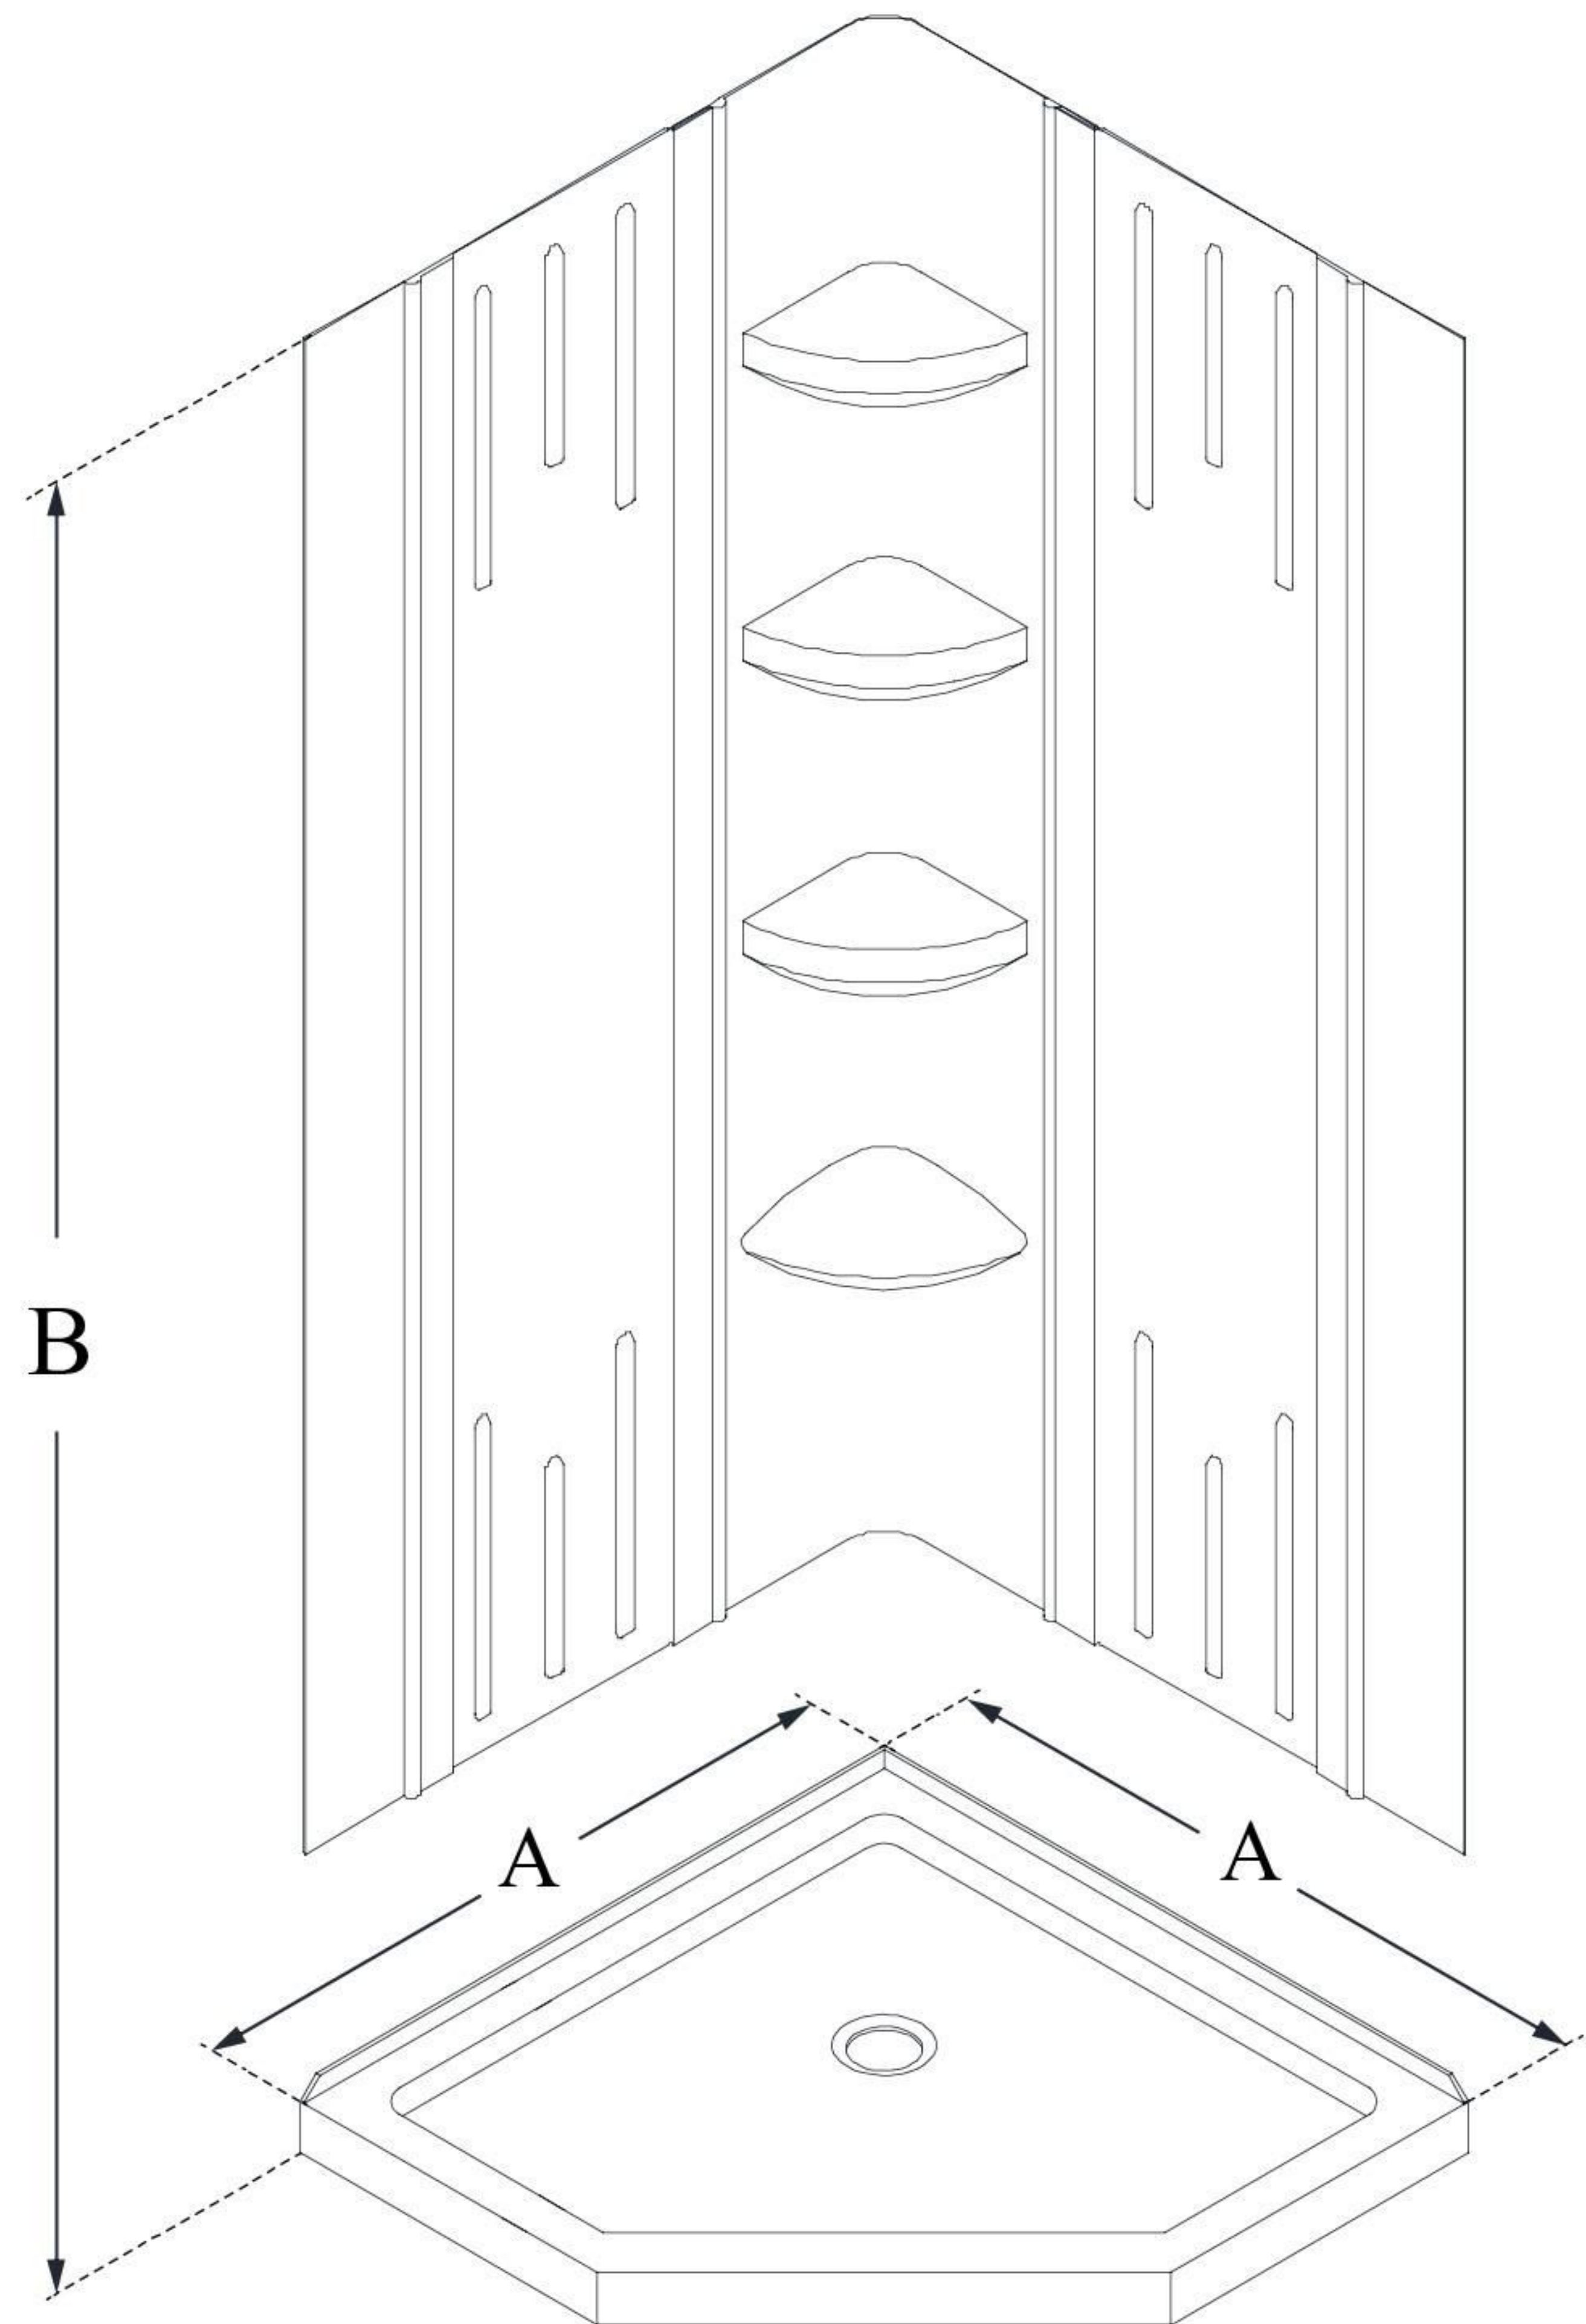

## **QWALL-4**

DreamLine 42 in. x 42 in. x 76 3/4 in. H SlimLine Neo-Angle Shower Base and QWALL-4 Acrylic Backwall Kit

### **CONFIGURATION DIMENSIONS:**

**A: 42"**  
KIT WIDTH

**B: 76 3/4"**  
KIT HEIGHT

**G: 42"**  
KIT DEPTH

**AVAILABLE DRAIN LOCATIONS:**  
- CORNER

For precise drain location, please refer to the included base technical drawing