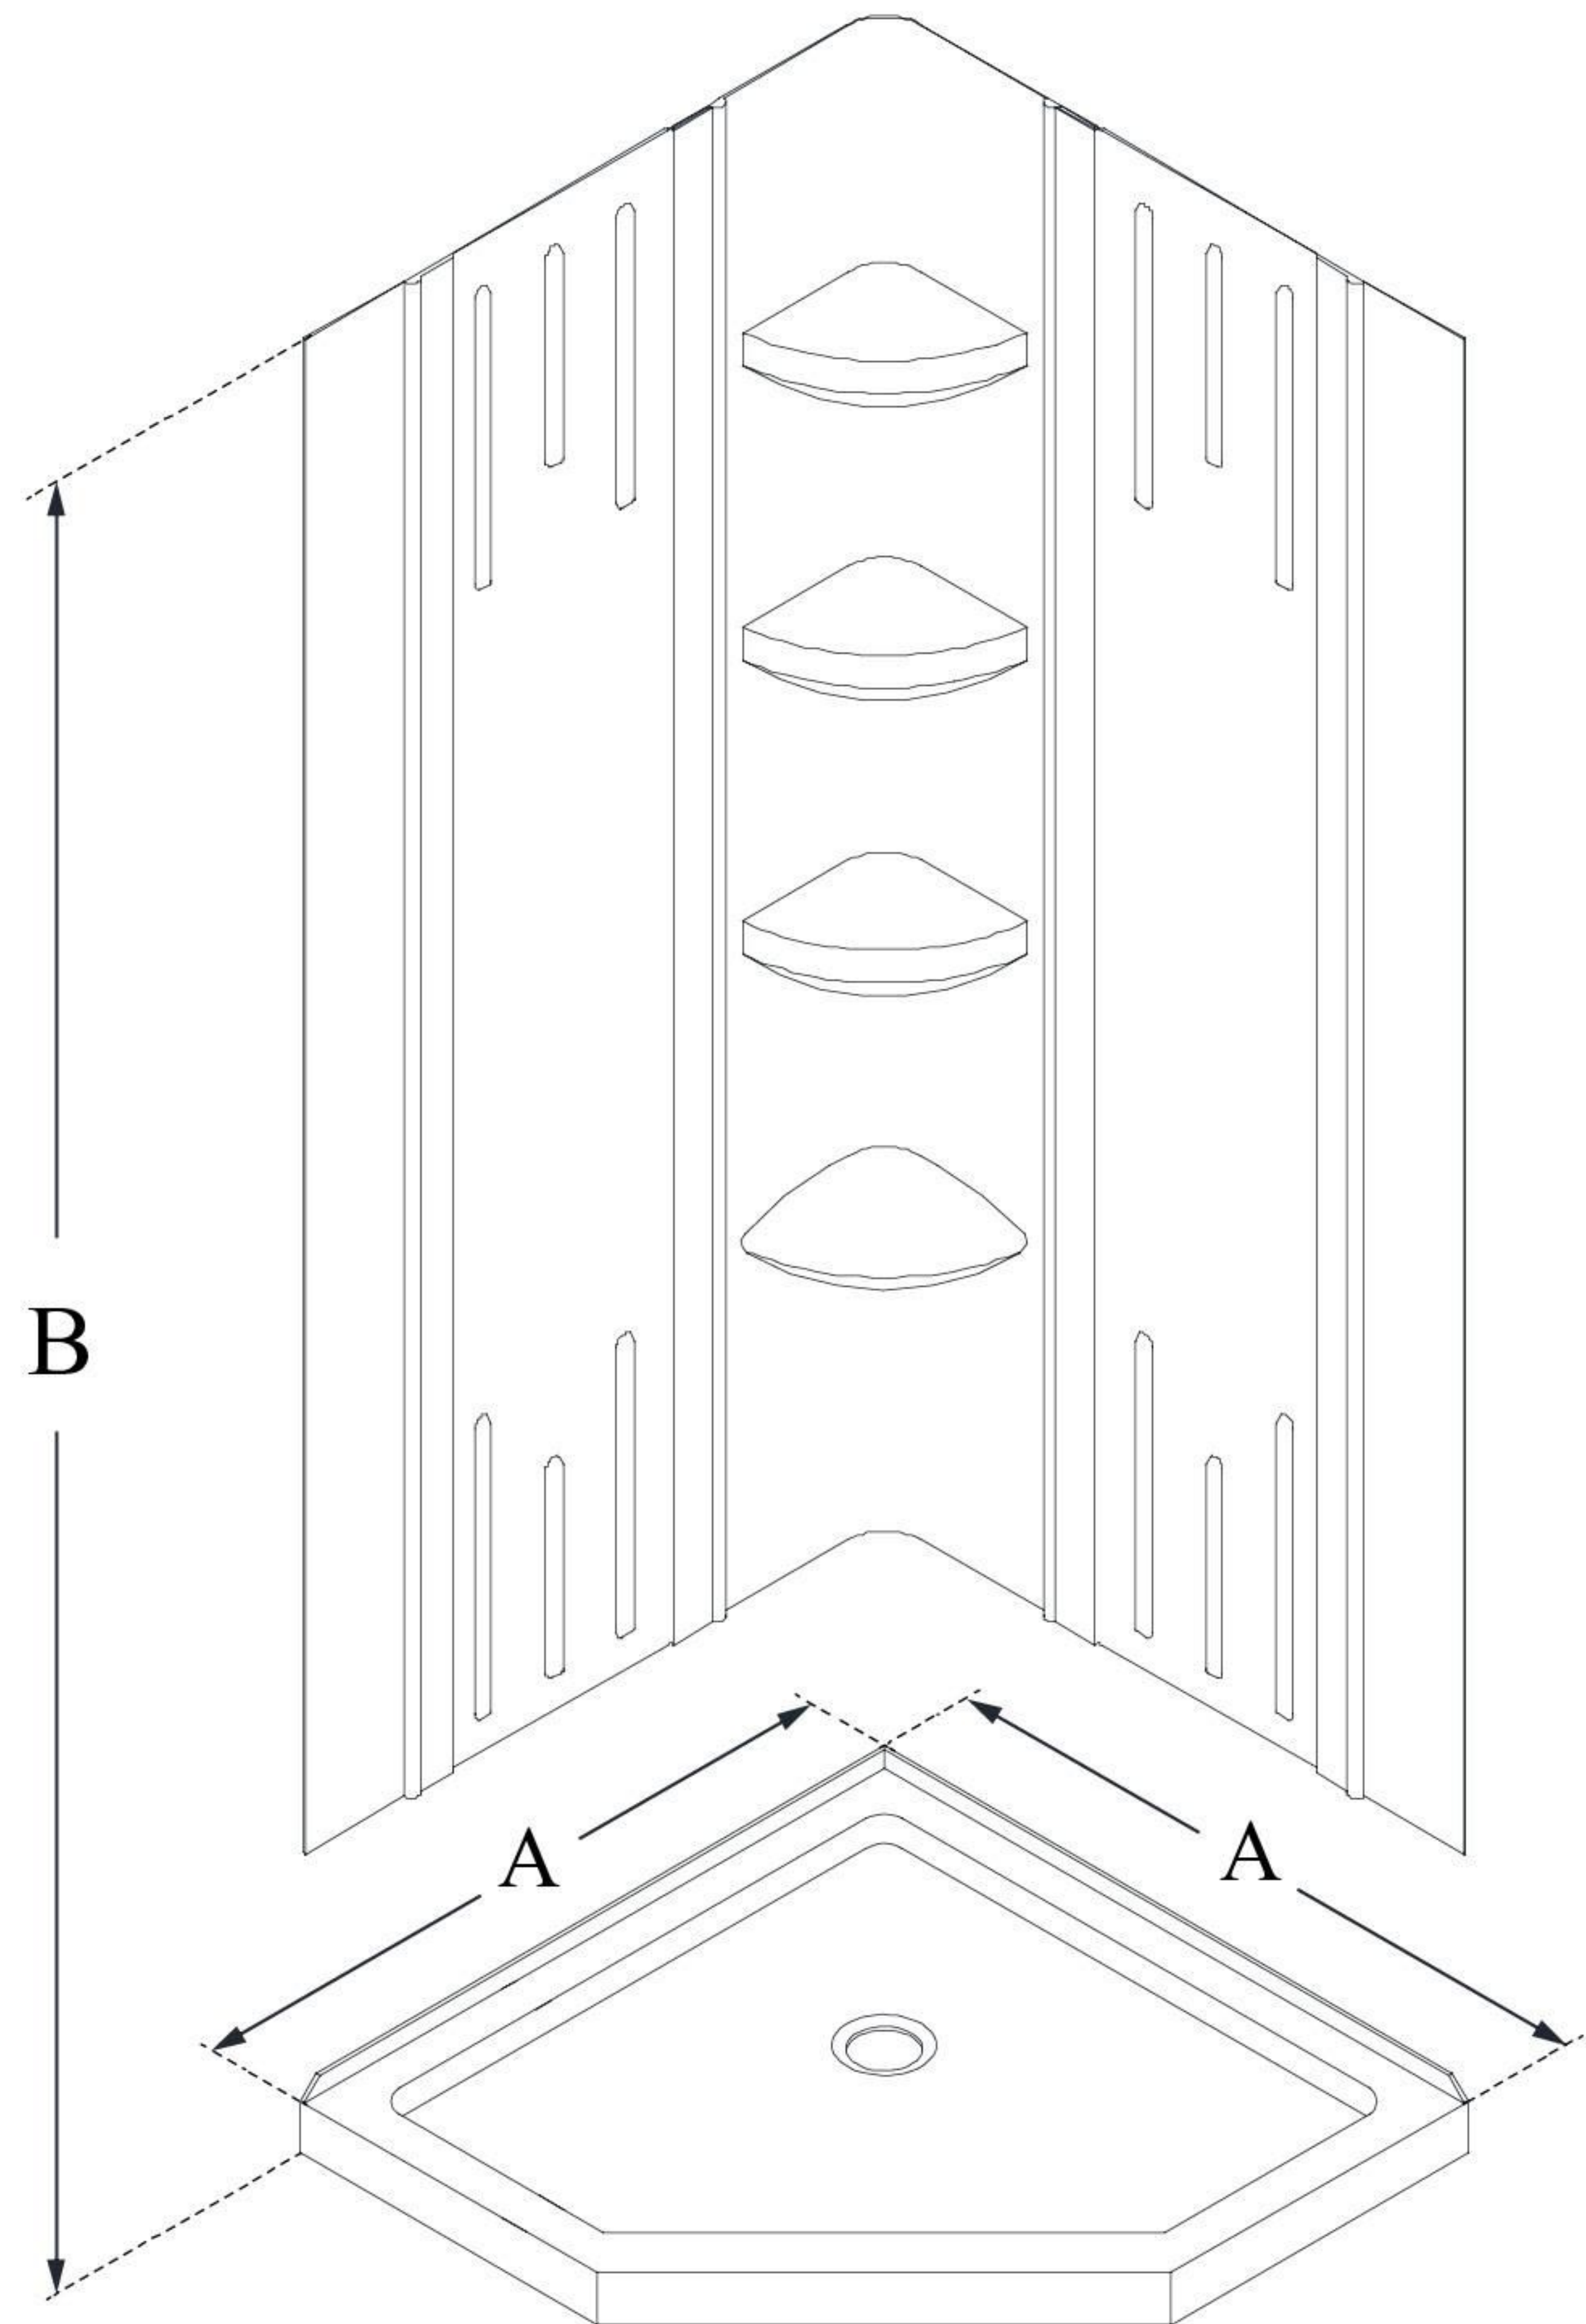

DL-6046

QWALL-4

DreamLine 40 in. x 40 in. x 76 3/4 in. H SlimLine Neo-Angle Shower Base and QWALL-4 Acrylic Backwall Kit

KIT CONTENTS:

- SHOWER BASE
- QWALL BACKWALLS

CONFIGURATION DIMENSIONS:

A: 40"
KIT WIDTH

B: 76 3/4"
KIT HEIGHT

G: 40"
KIT DEPTH

AVAILABLE DRAIN LOCATIONS:
- CORNER

For precise drain location, please refer to the included base technical drawing

DreamLine reserves the right to update or modify the hardware or materials pictured without prior notice for the purpose of product improvement and customer satisfaction.