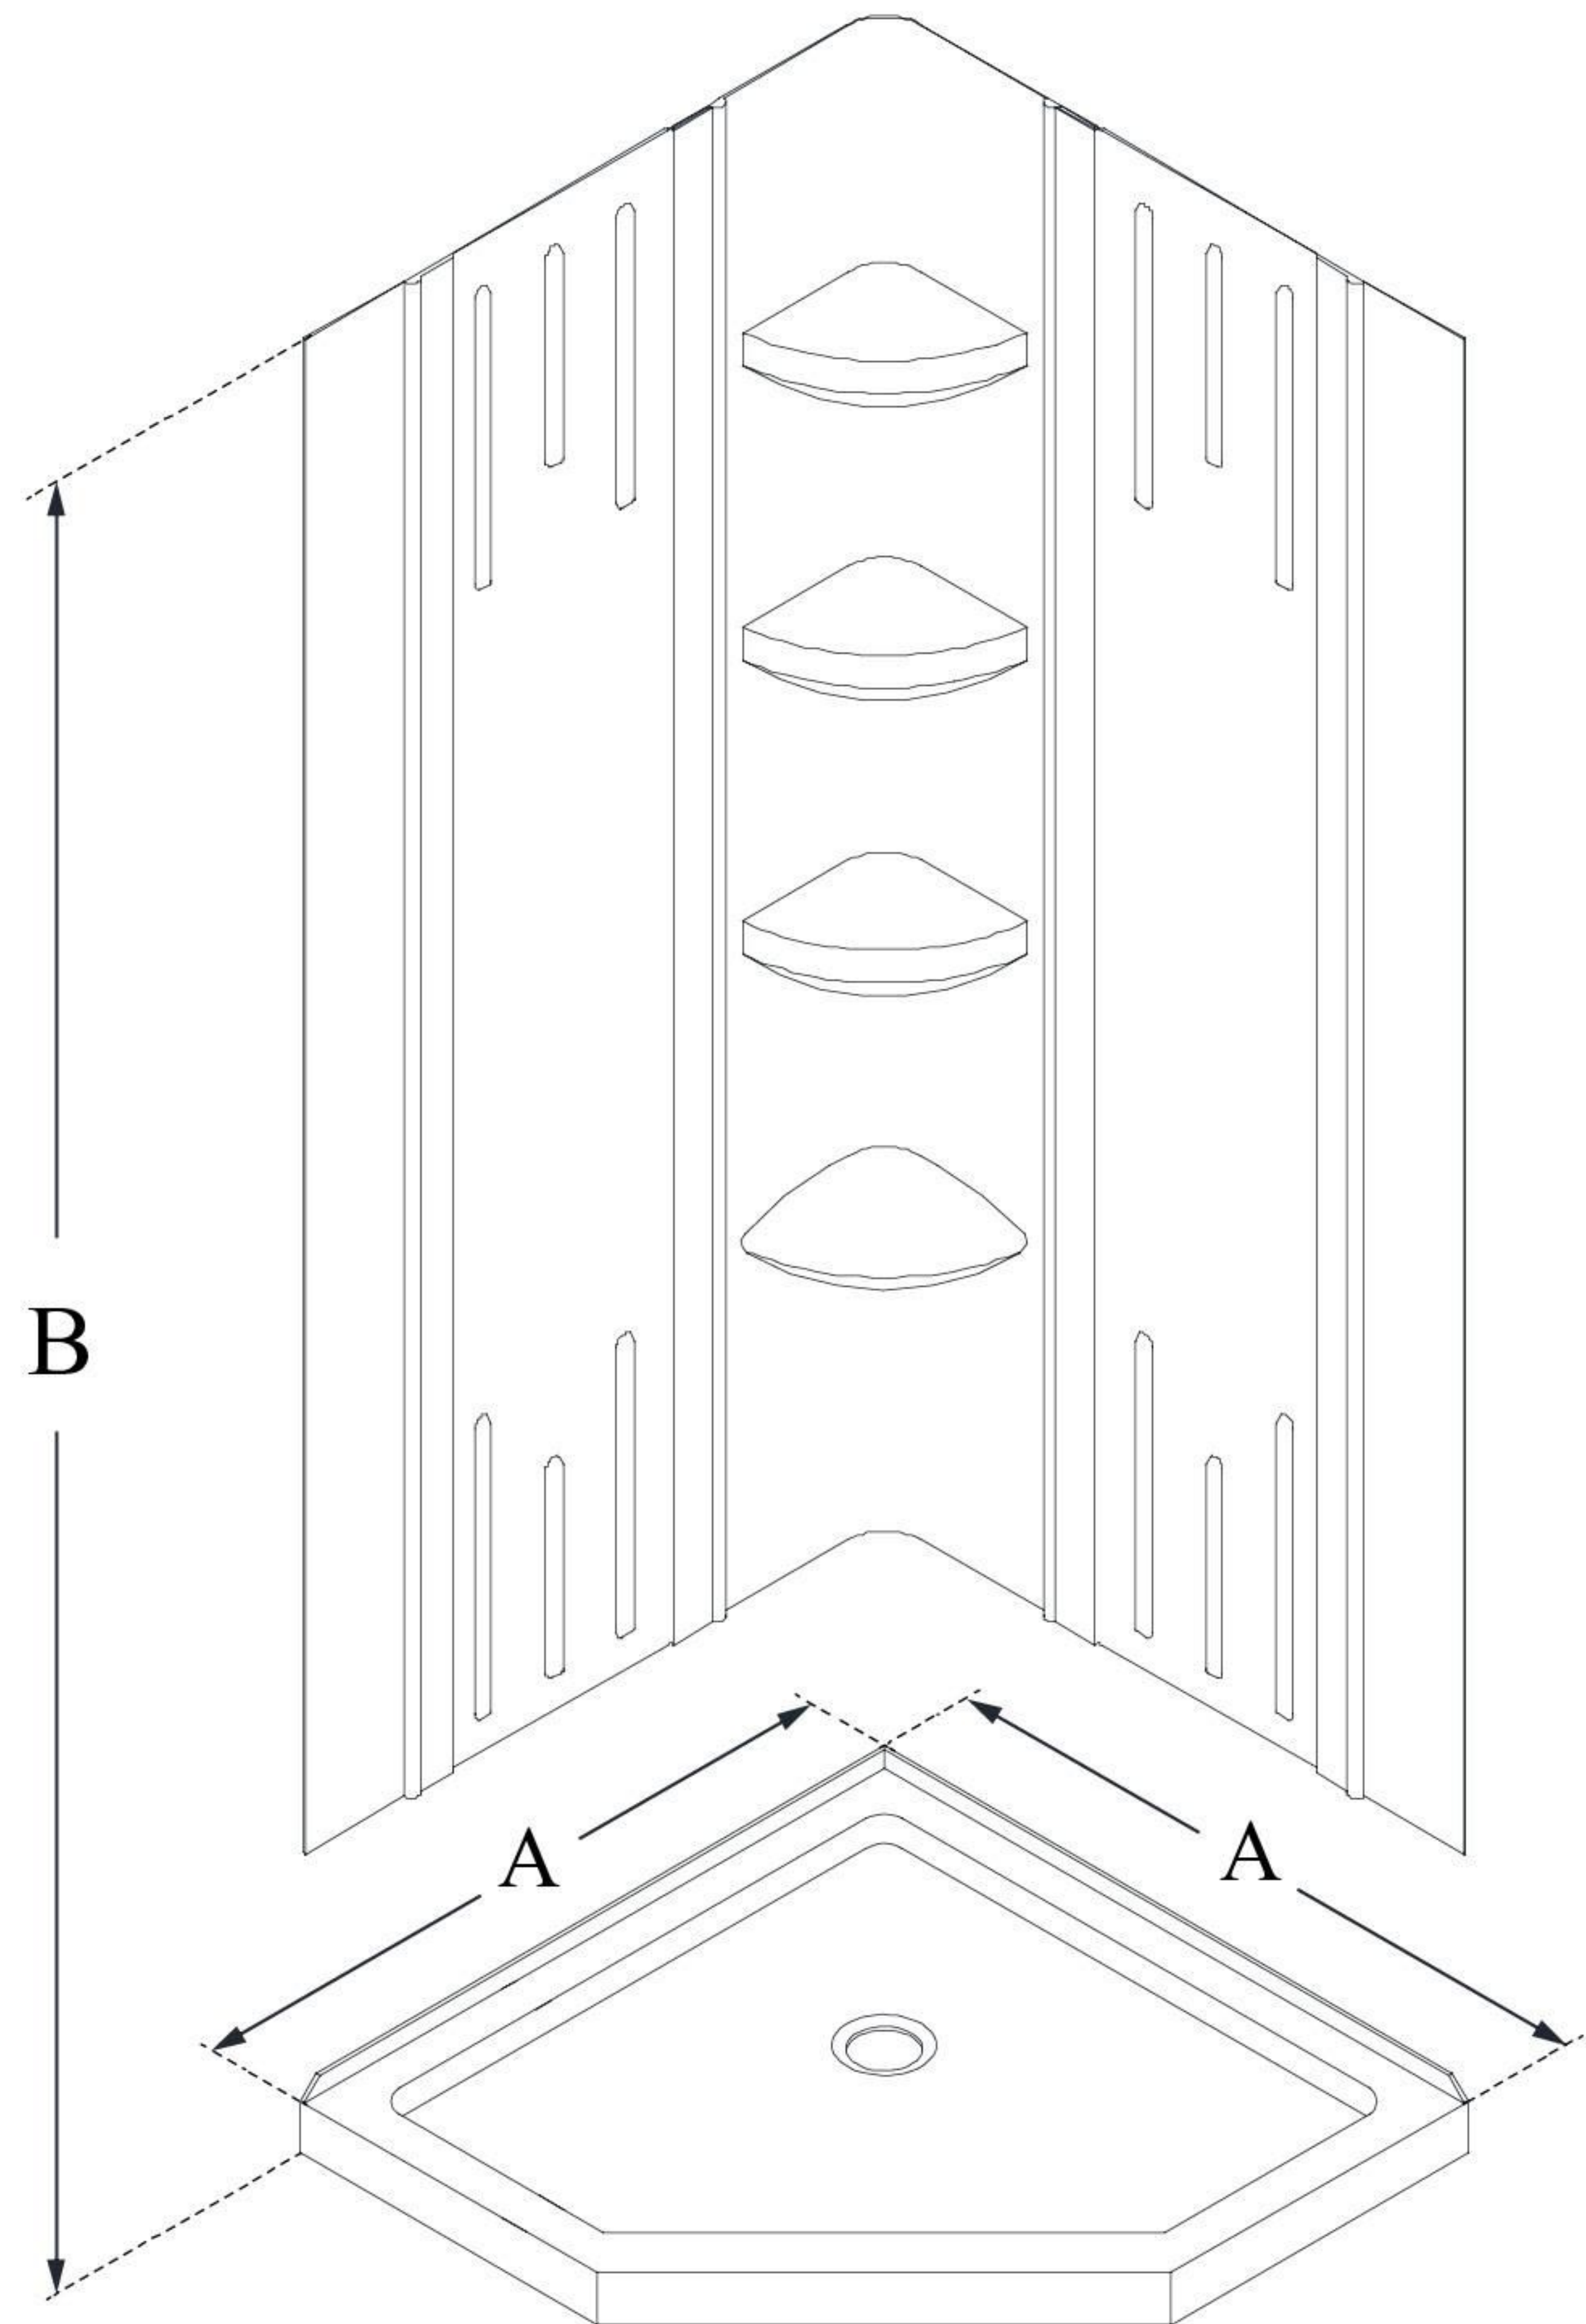

## **QWALL-4**

DreamLine 38 in. x 38 in. x 76 3/4 in. H SlimLine Neo-Angle Shower Base and QWALL-4 Acrylic Backwall Kit

### **CONFIGURATION DIMENSIONS:**

**A: 38"**  
KIT WIDTH

**B: 76 3/4"**  
KIT HEIGHT

**G: 38"**  
KIT DEPTH

**AVAILABLE DRAIN LOCATIONS:**  
- CORNER

For precise drain location, please refer to the included base technical drawing