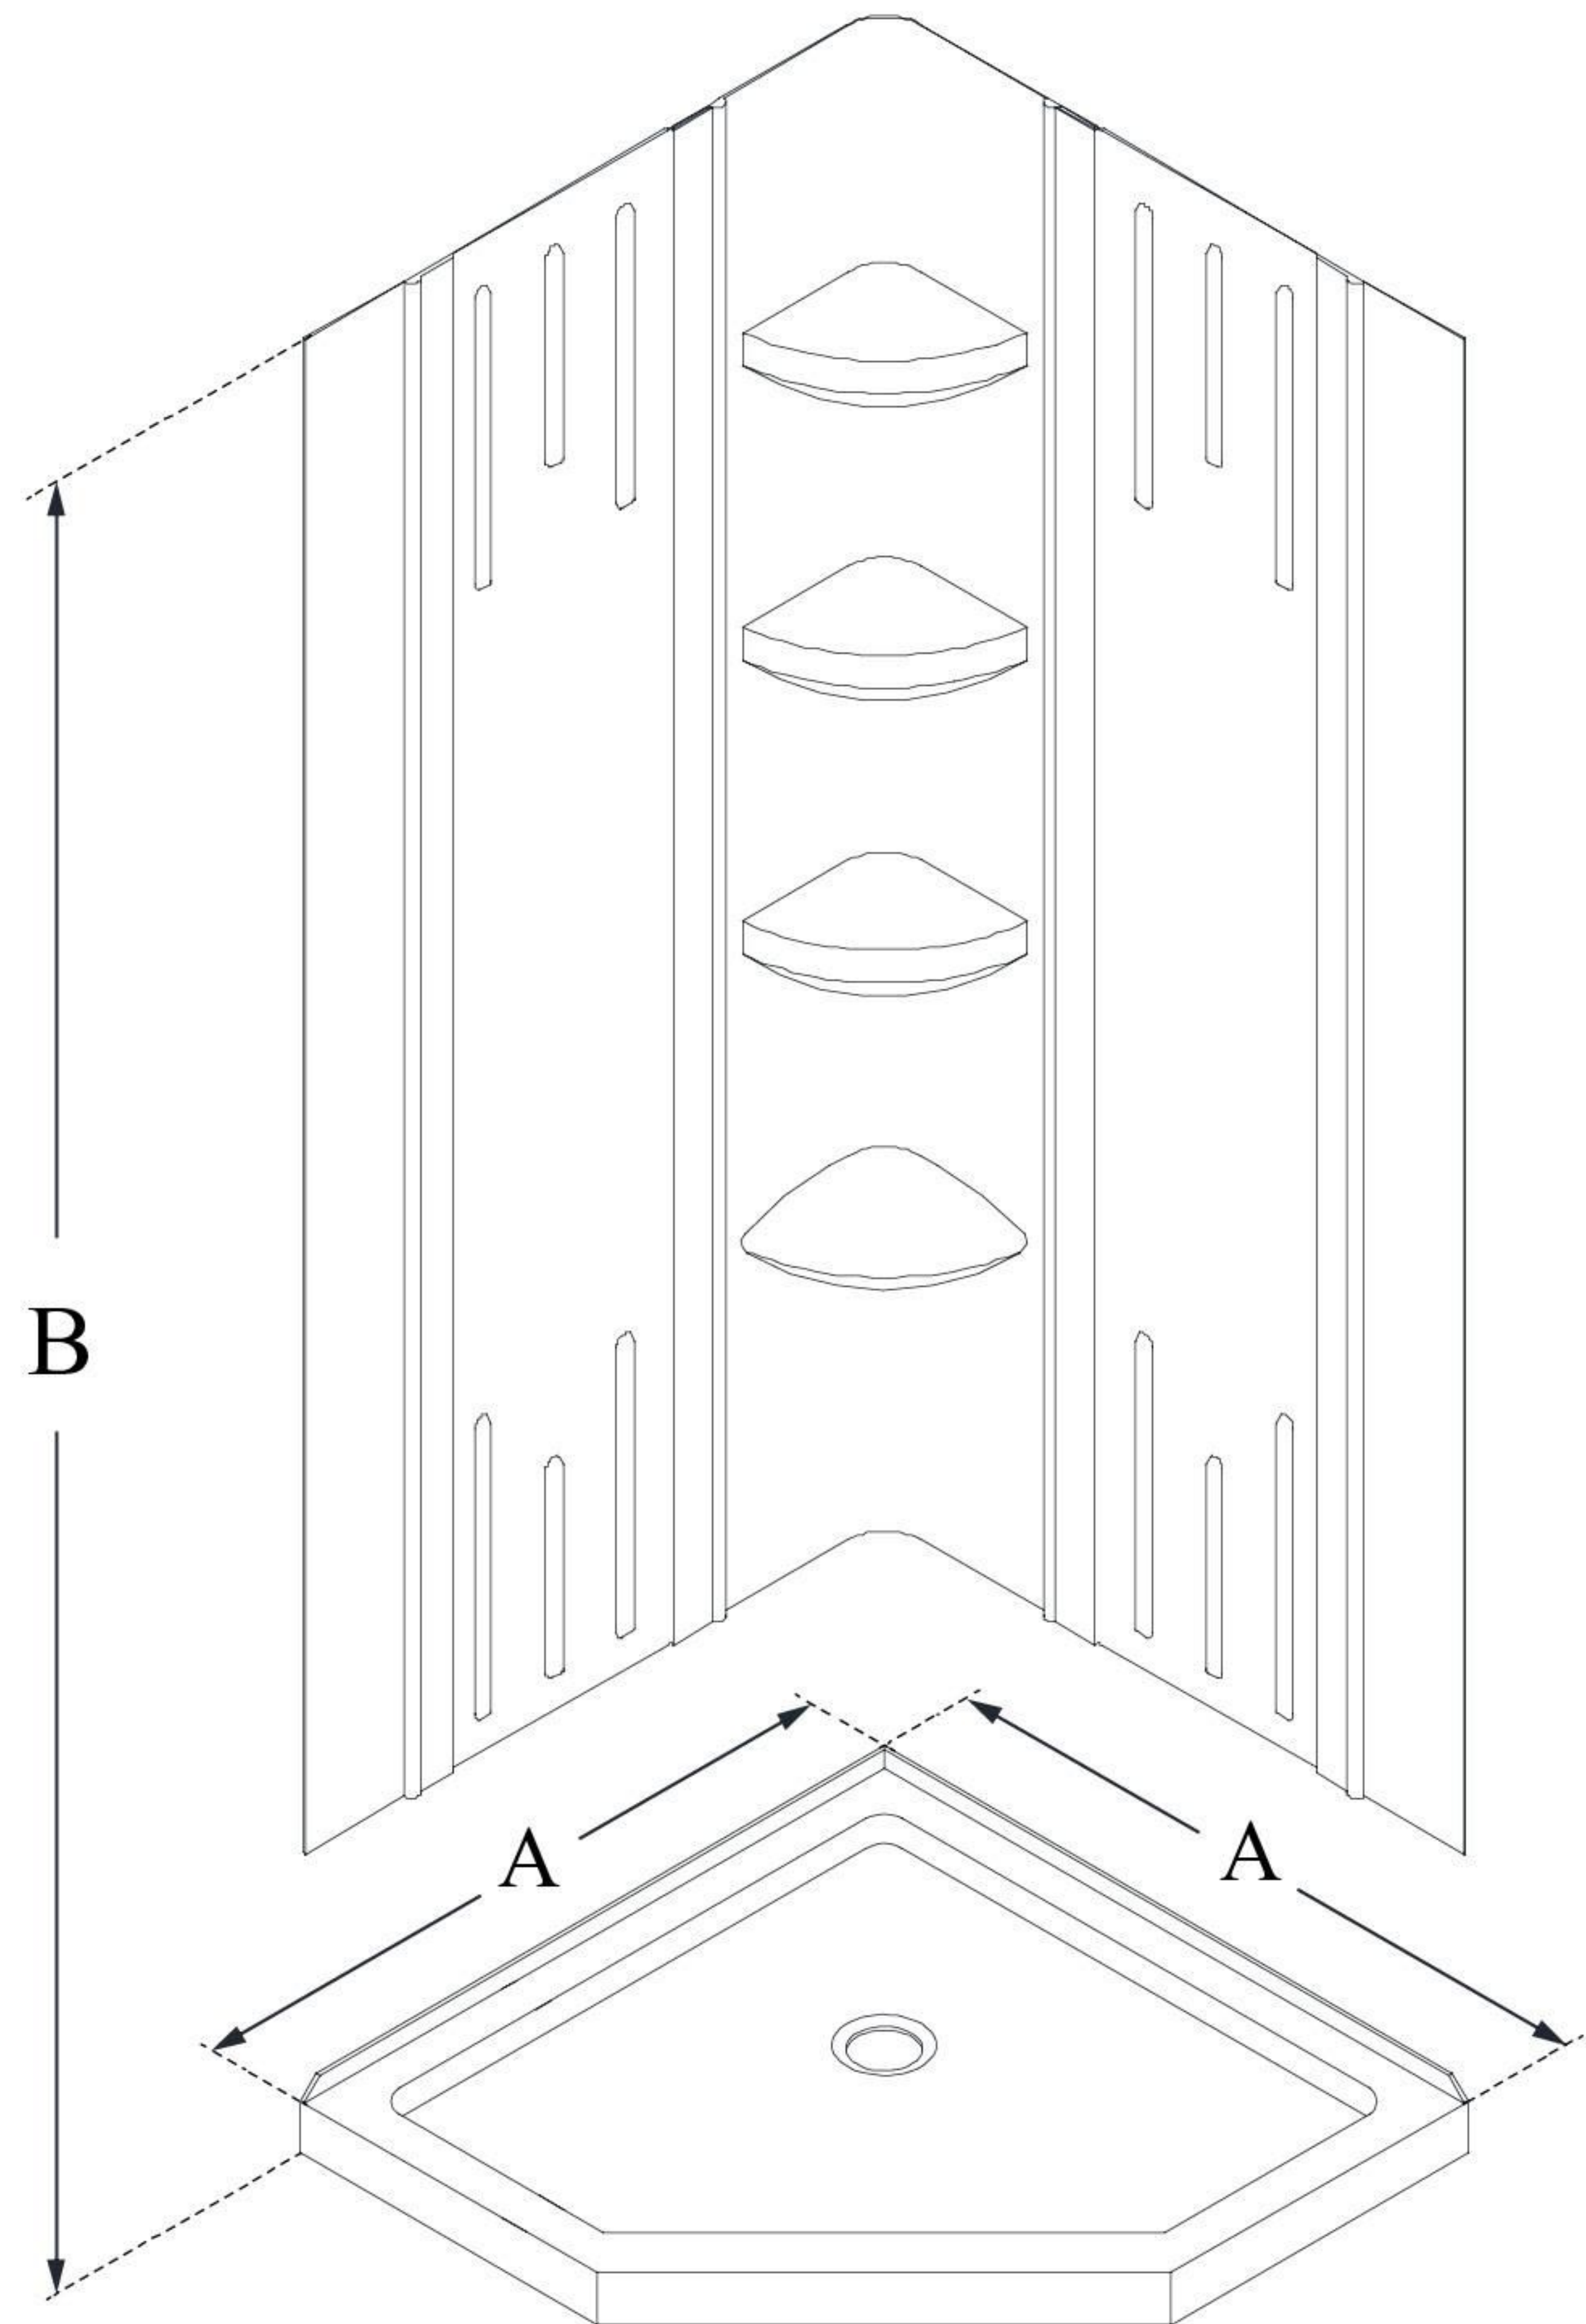

DL-6044

QWALL-4

DreamLine 36 in. x 36 in. x 76 3/4 in. H SlimLine Neo-Angle Shower Base and QWALL-4 Acrylic Backwall Kit

KIT CONTENTS:

- SHOWER BASE
- QWALL BACKWALLS

CONFIGURATION DIMENSIONS:

A: 36"
KIT WIDTH

B: 76 3/4"
KIT HEIGHT

G: 36"
KIT DEPTH

AVAILABLE DRAIN LOCATIONS:
- CORNER

For precise drain location, please refer to the included base technical drawing

DreamLine reserves the right to update or modify the hardware or materials pictured without prior notice for the purpose of product improvement and customer satisfaction.