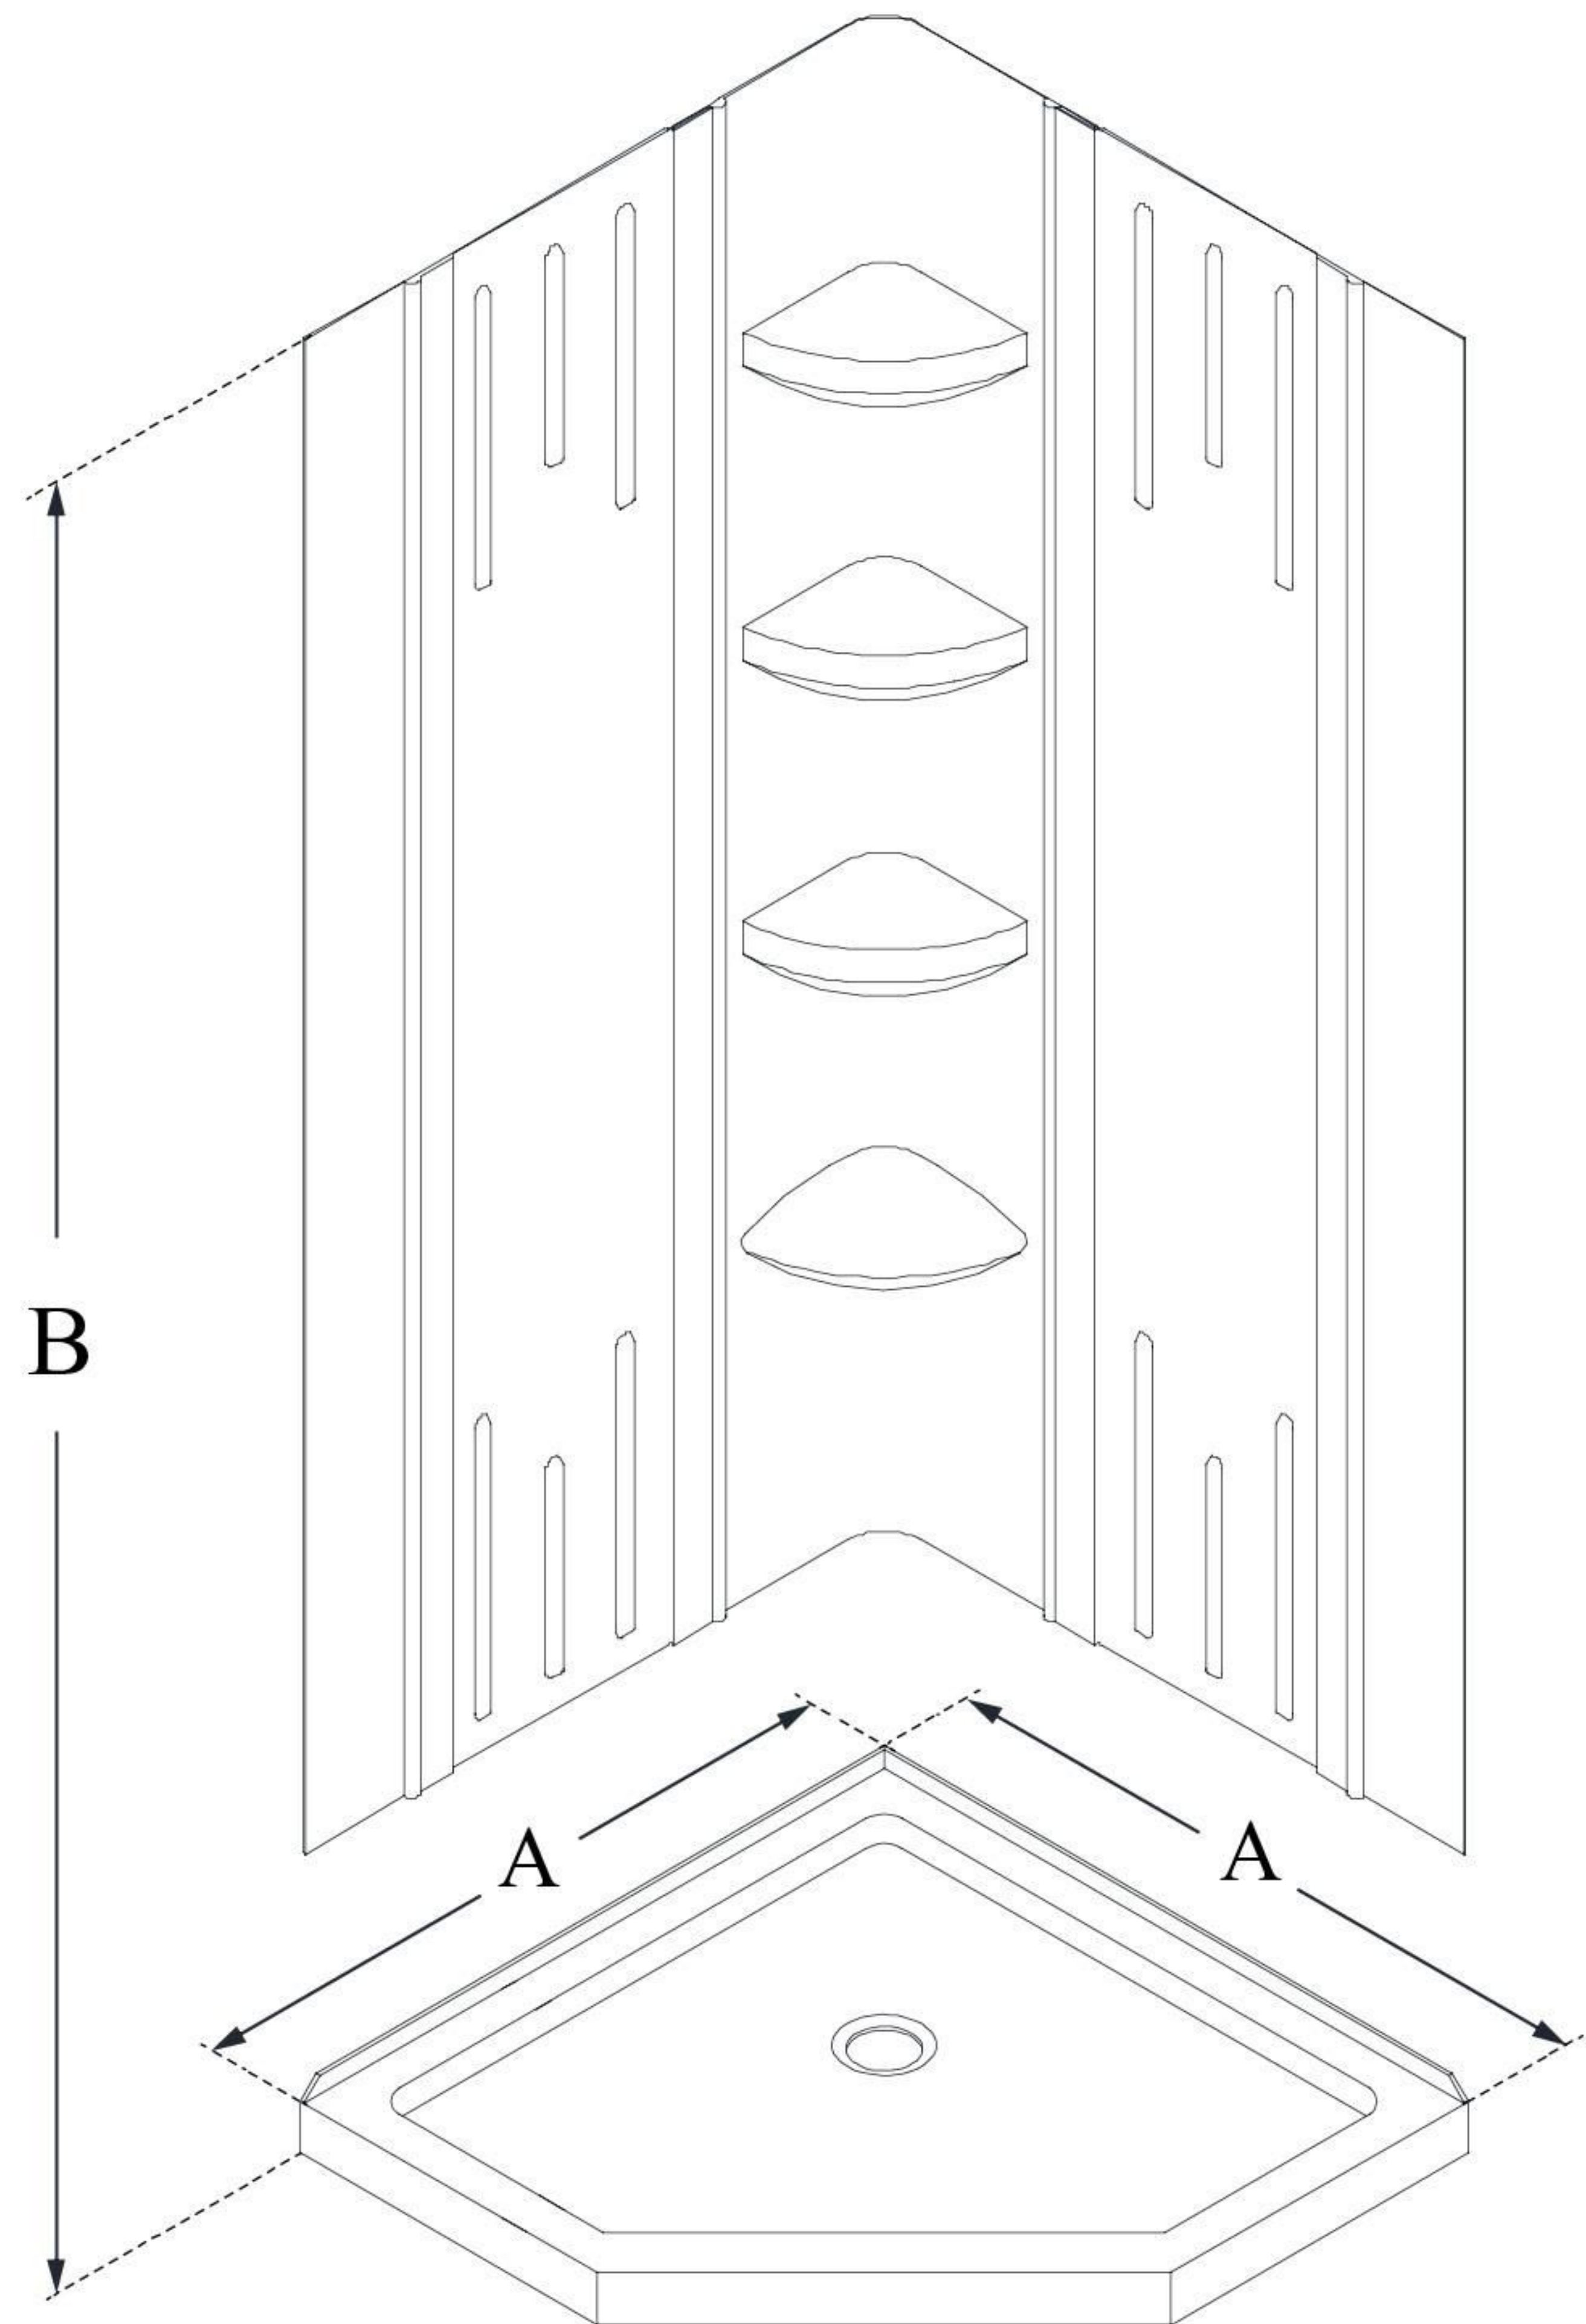

DL-6043

QWALL-2

DreamLine 42 in. x 42 in. x 75 5/8 in. H SlimLine Neo-Angle Shower Base and QWALL-2 Acrylic Backwall Kit

KIT CONTENTS:

- SHOWER BASE
- QWALL BACKWALLS

CONFIGURATION DIMENSIONS:

A: 42"
KIT WIDTH

B: 75 5/8"
KIT HEIGHT

G: 42"
KIT DEPTH

AVAILABLE DRAIN LOCATIONS:
- CORNER

For precise drain location, please refer to the included base technical drawing

DreamLine reserves the right to update or modify the hardware or materials pictured without prior notice for the purpose of product improvement and customer satisfaction.