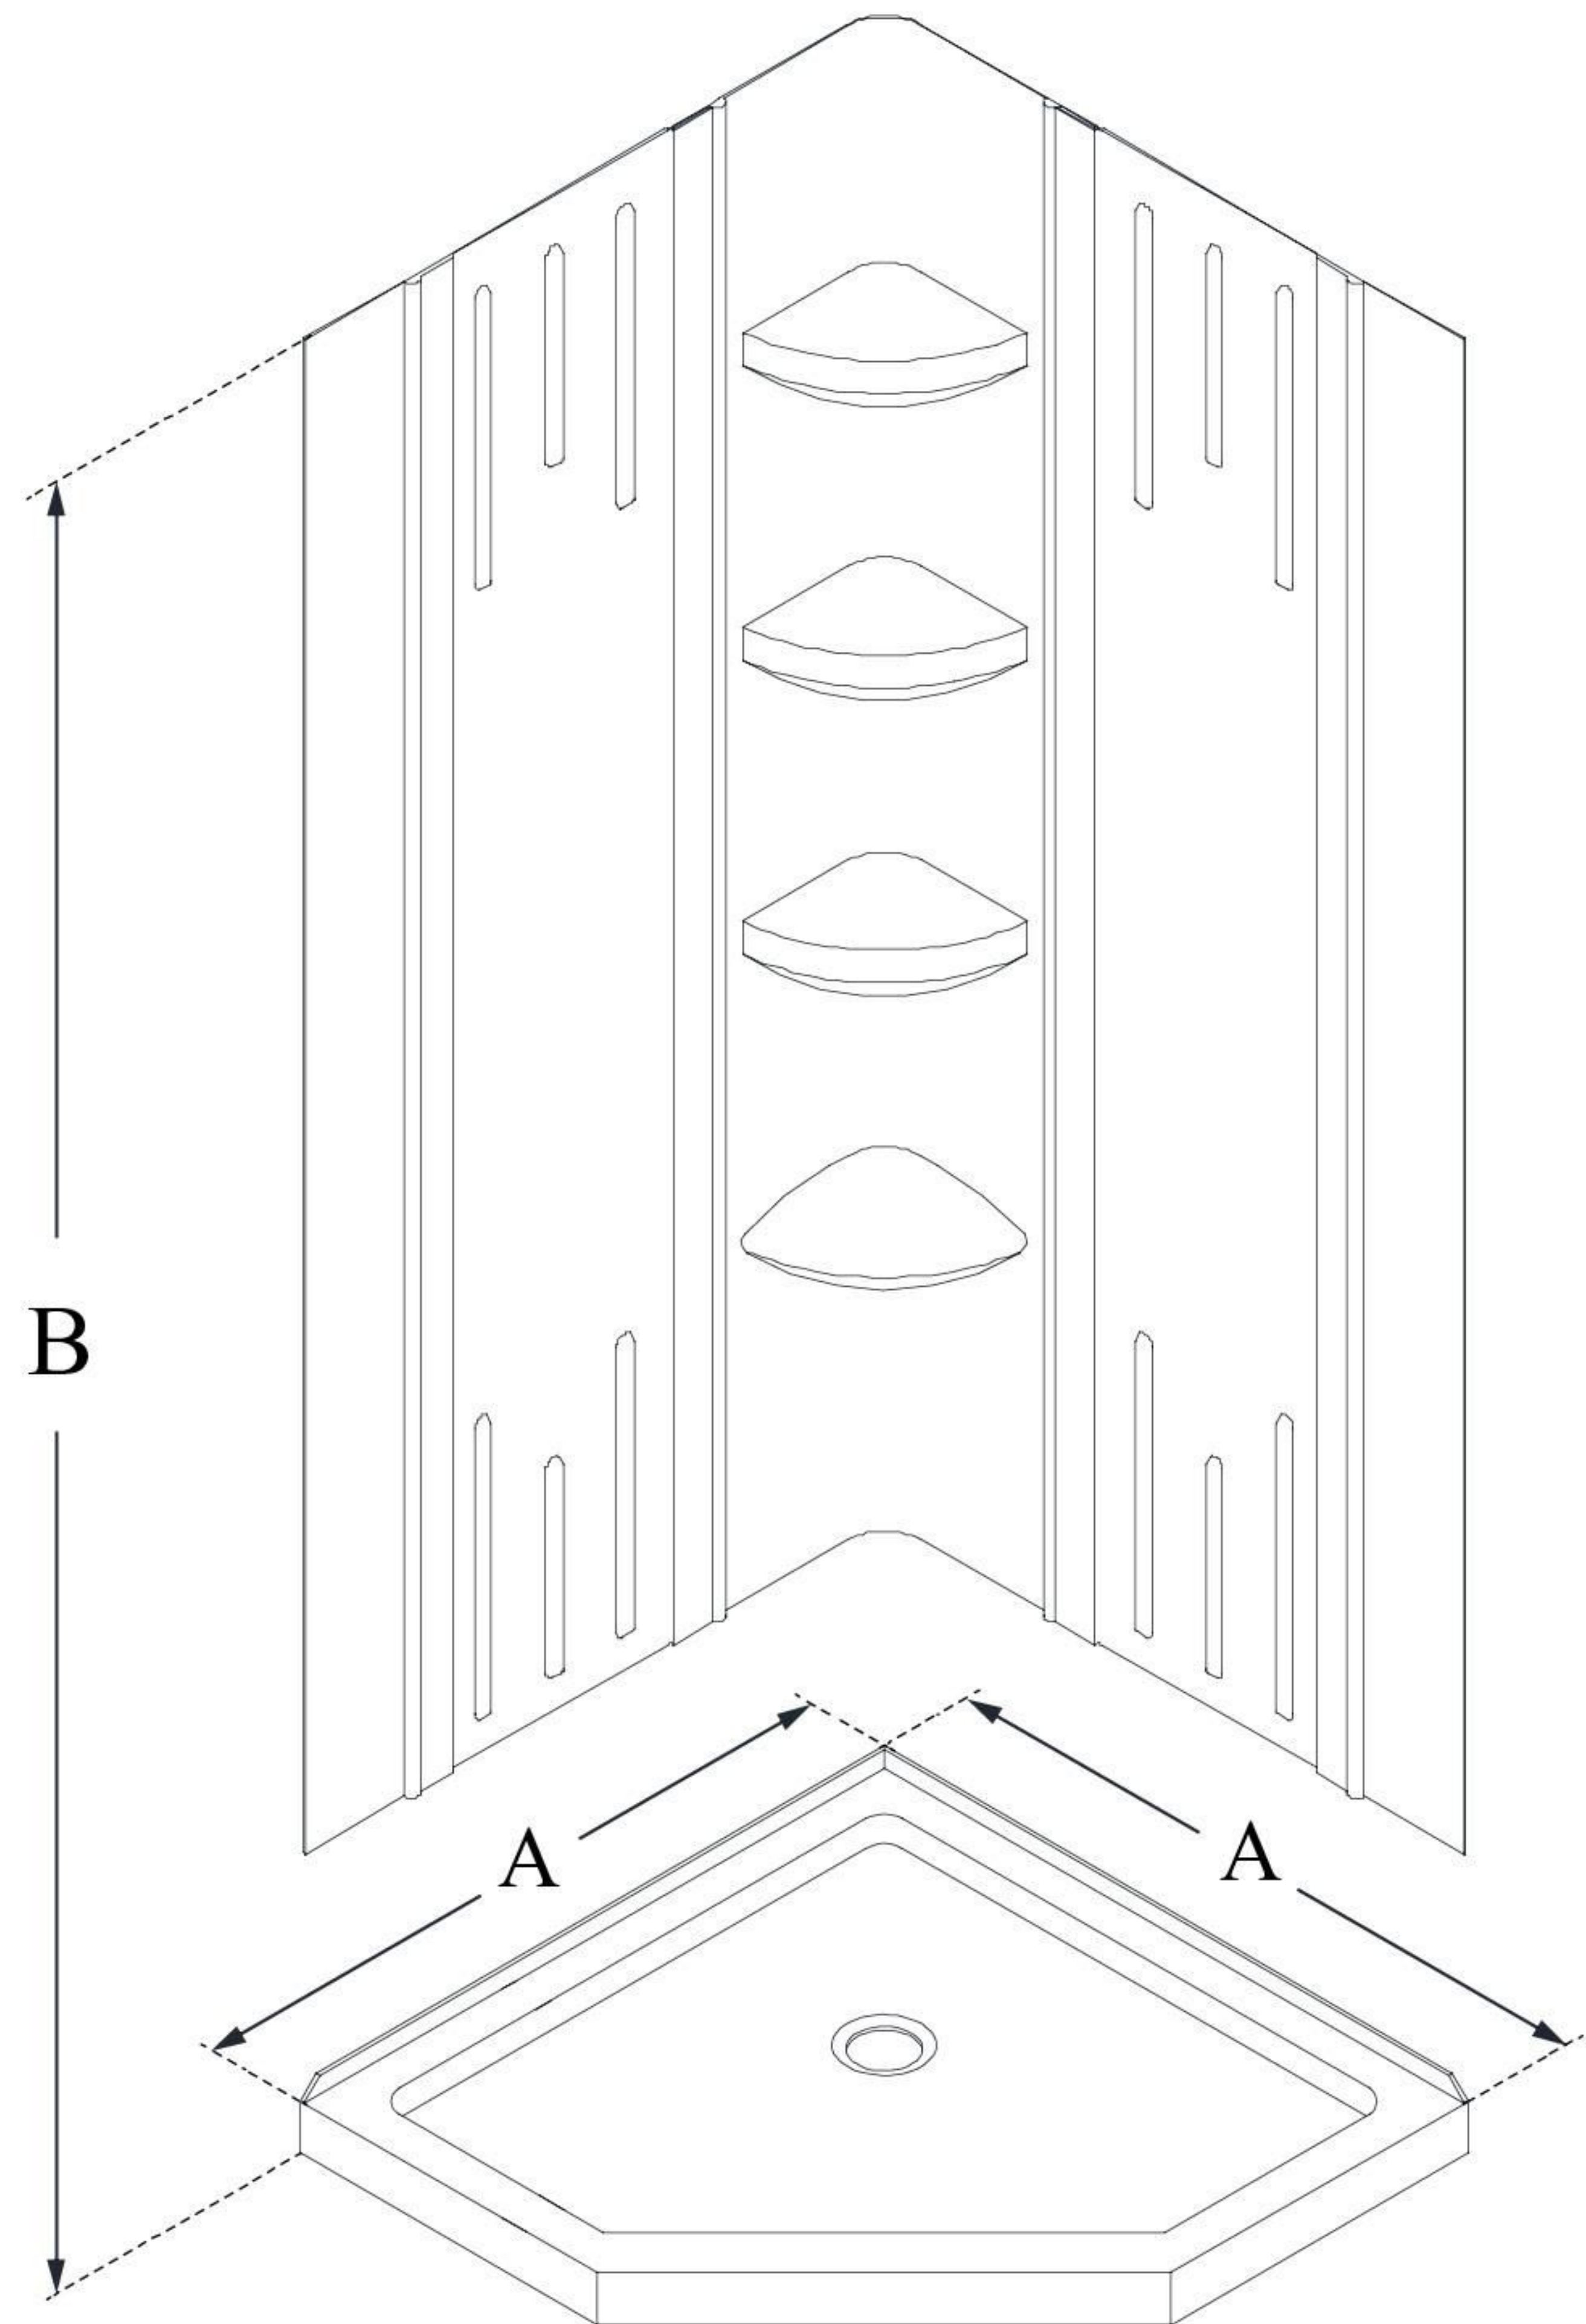

DL-6042

QWALL-2

DreamLine 40 in. x 40 in. x 75 5/8 in. H SlimLine Neo-Angle Shower Base and QWALL-2 Acrylic Backwall Kit

KIT CONTENTS:

- SHOWER BASE
- QWALL BACKWALLS

CONFIGURATION DIMENSIONS:

A: 40"
KIT WIDTH

B: 75 5/8"
KIT HEIGHT

G: 40"
KIT DEPTH

AVAILABLE DRAIN LOCATIONS:
- CORNER

For precise drain location, please refer to the included base technical drawing

DreamLine reserves the right to update or modify the hardware or materials pictured without prior notice for the purpose of product improvement and customer satisfaction.