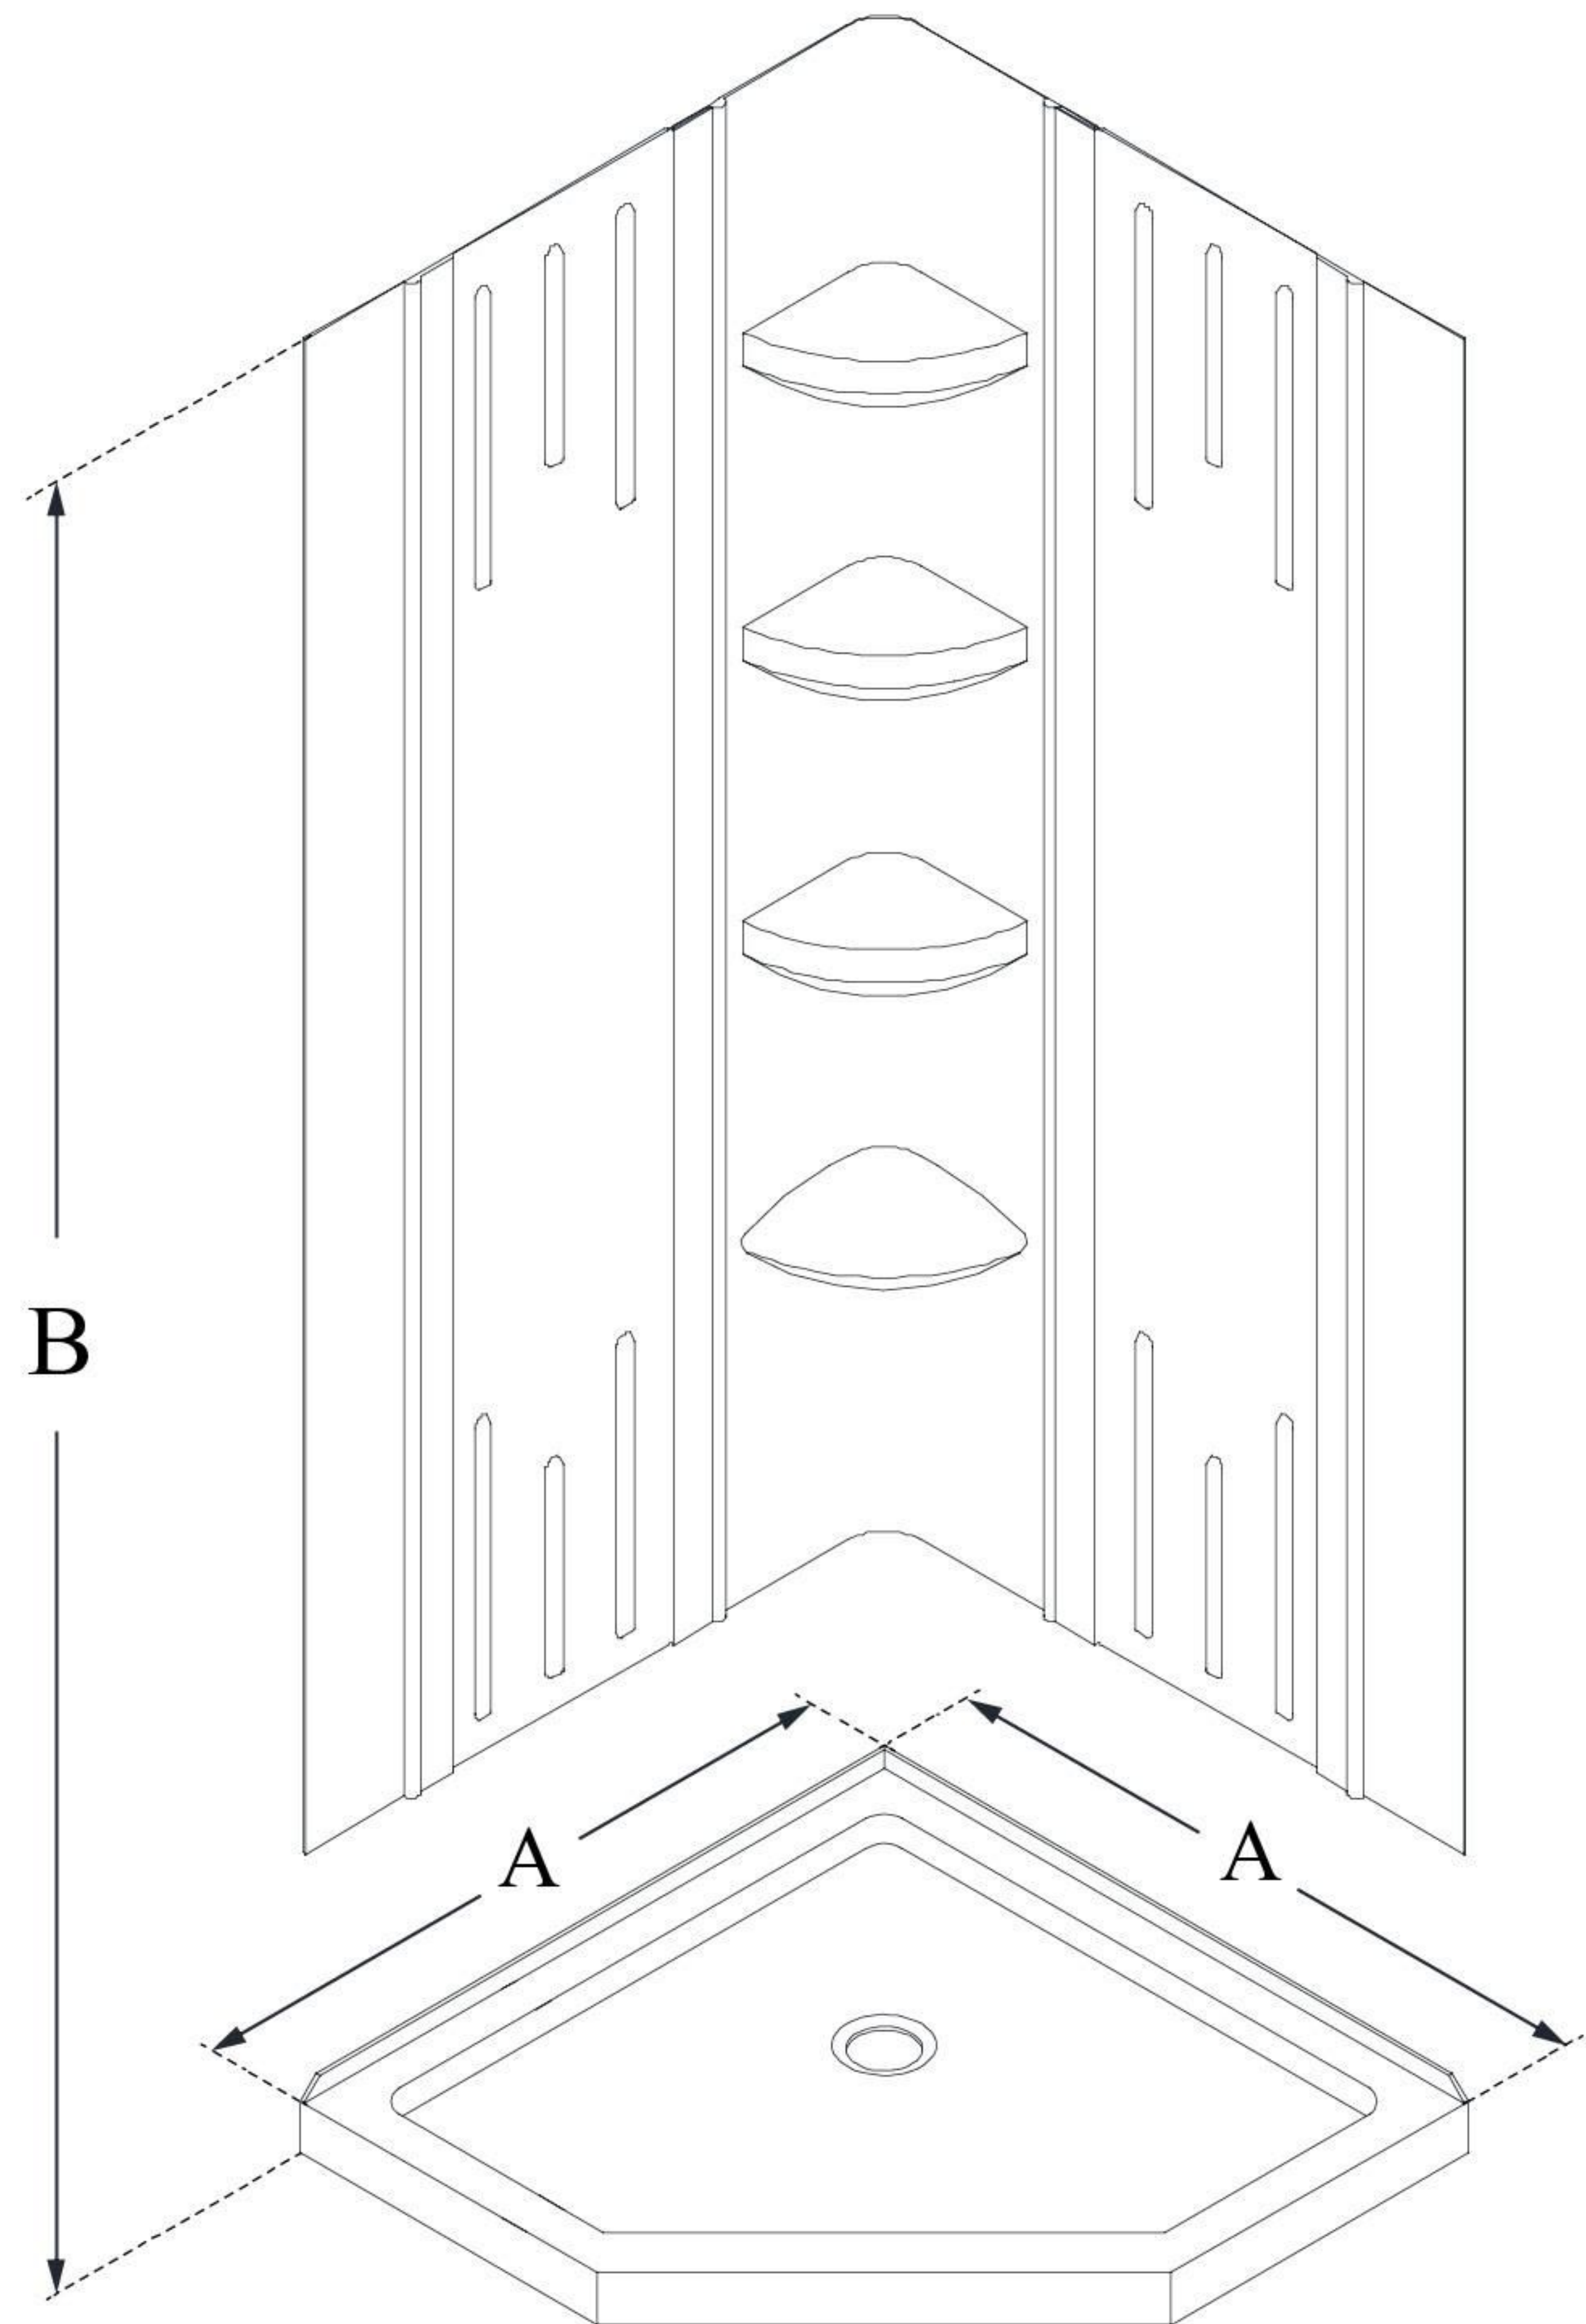

DL-6041

QWALL-2

DreamLine 38 in. x 38 in. x 75 5/8 in. H SlimLine Neo-Angle Shower Base and QWALL-2 Acrylic Backwall Kit

KIT CONTENTS:

- SHOWER BASE
- QWALL BACKWALLS

CONFIGURATION DIMENSIONS:

A: 38"
KIT WIDTH

B: 75 5/8"
KIT HEIGHT

G: 38"
KIT DEPTH

AVAILABLE DRAIN LOCATIONS:
- CORNER

For precise drain location, please refer to the included base technical drawing

DreamLine reserves the right to update or modify the hardware or materials pictured without prior notice for the purpose of product improvement and customer satisfaction.