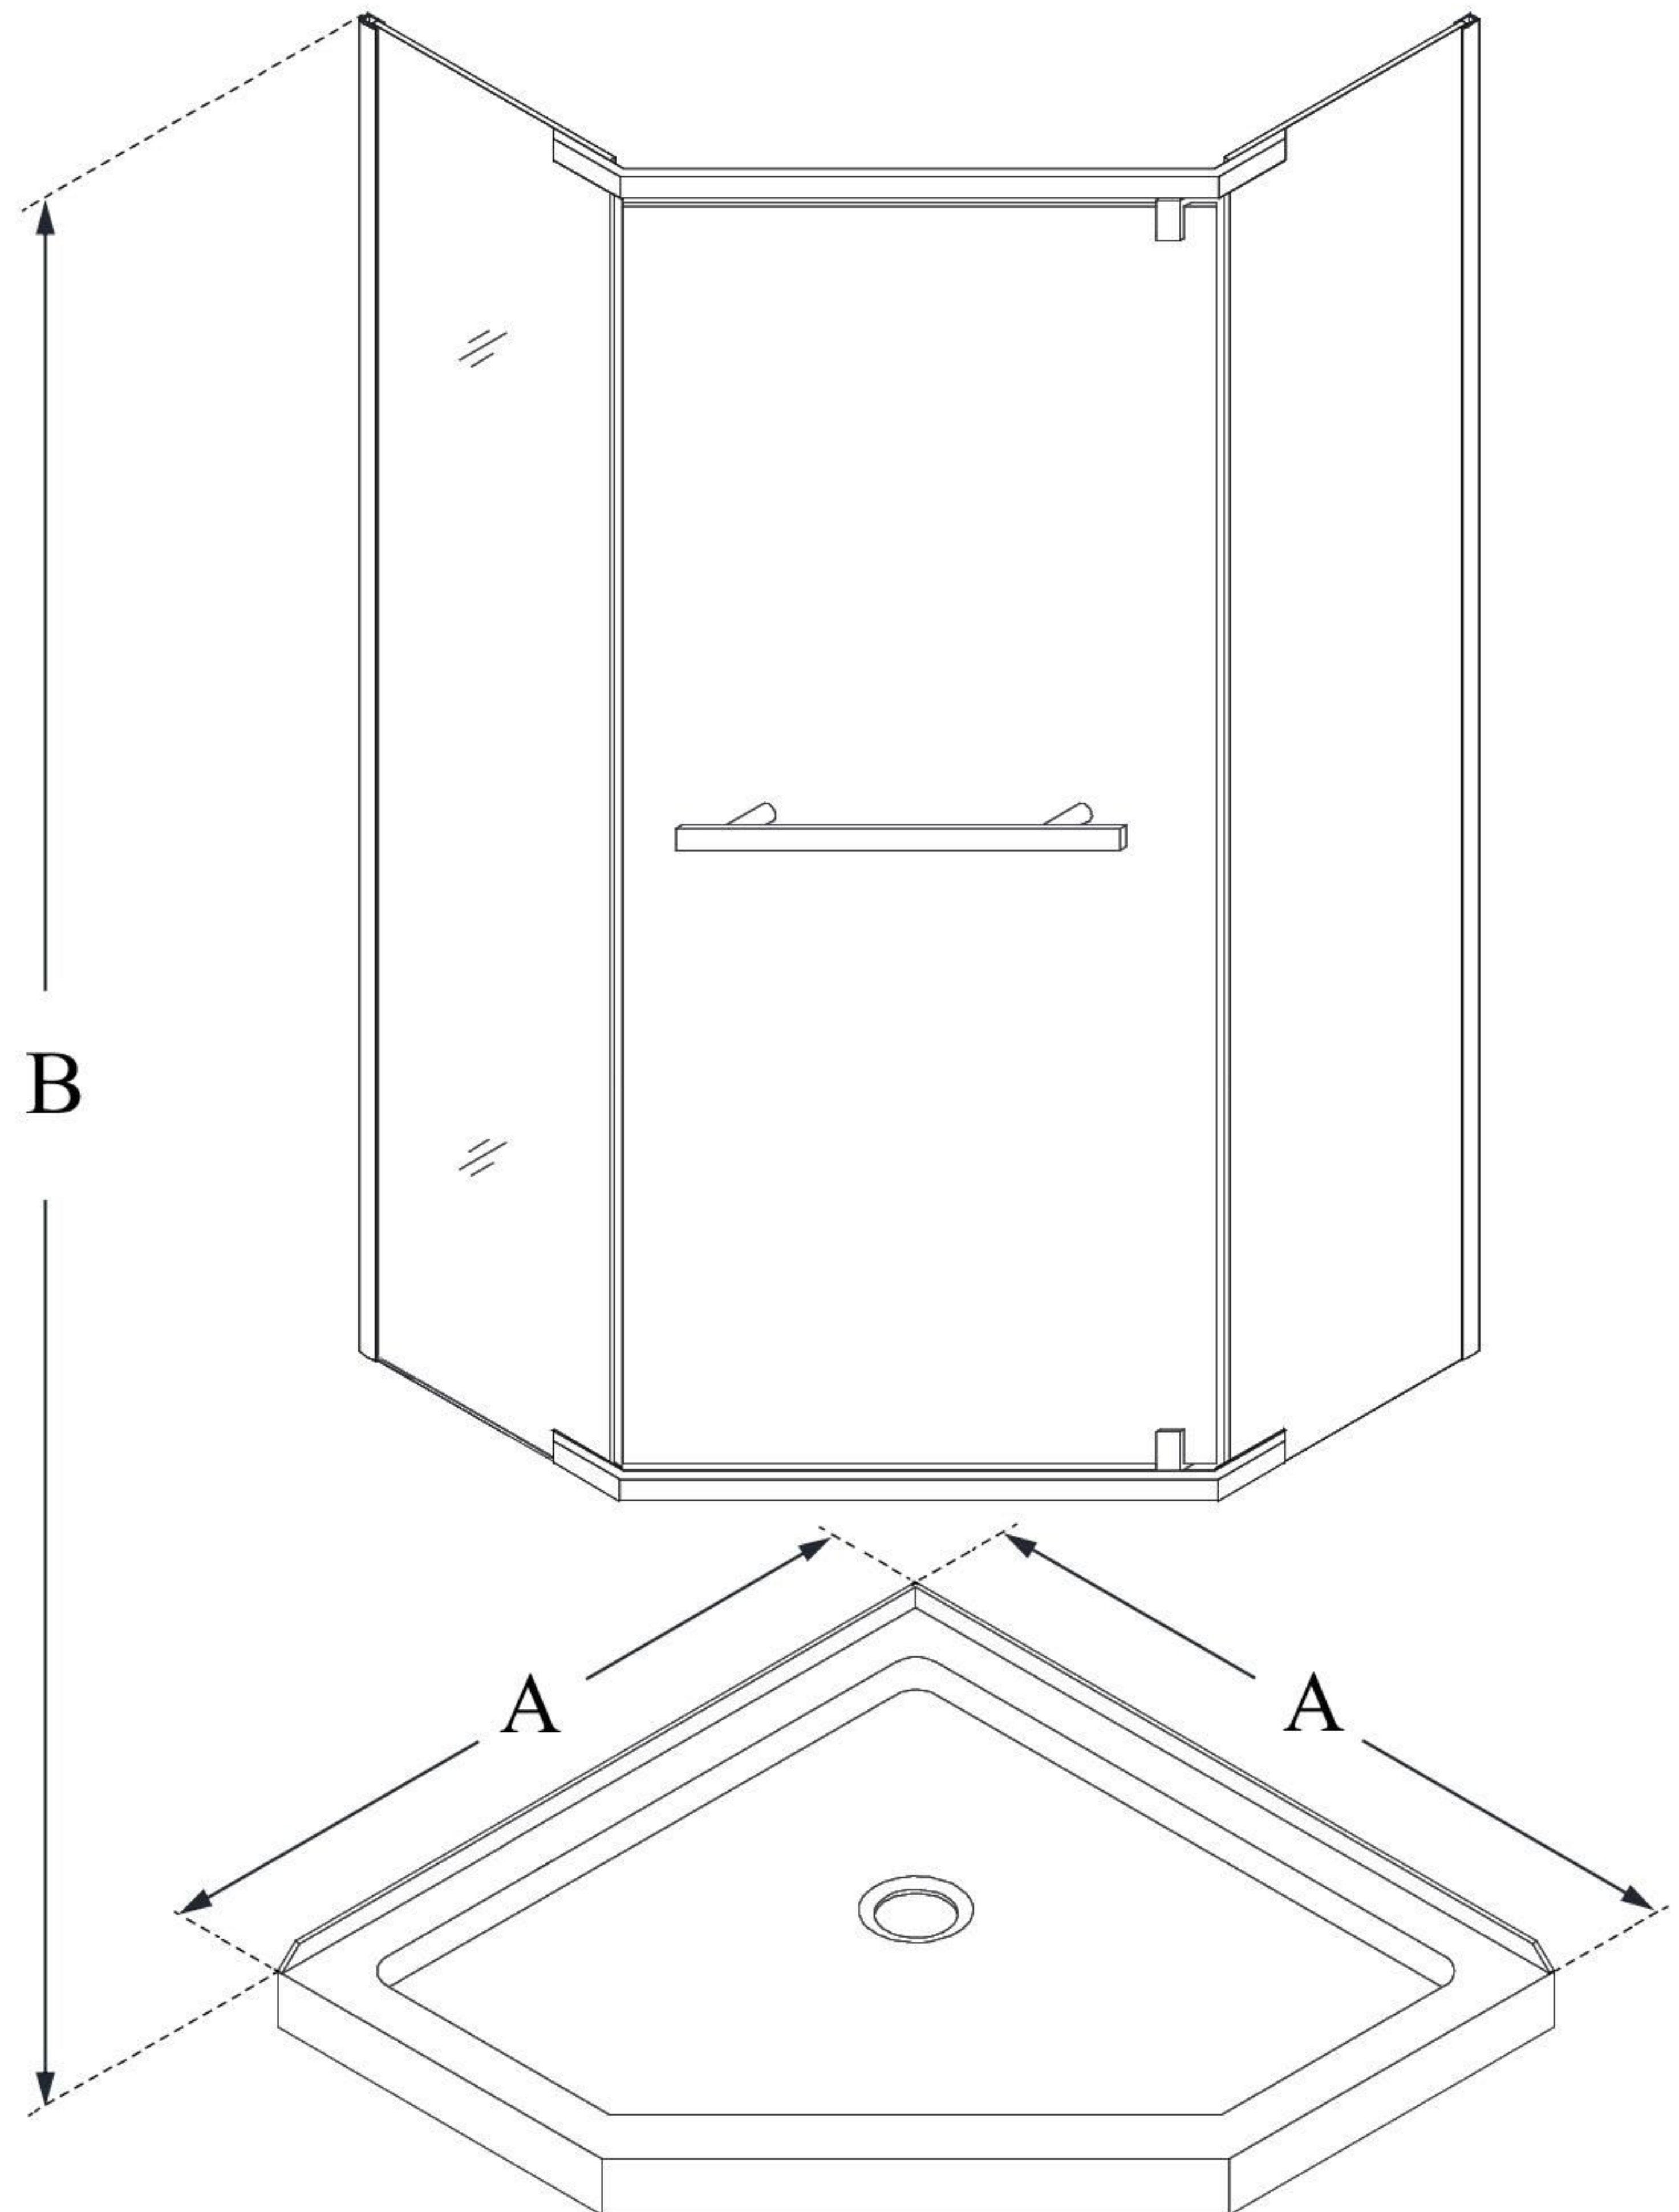

DL-6032

PRISM

DreamLine Prism 40 in. x 40 in.
x 74 3/4 in. H Frameless Pivot
Shower Enclosure and SlimLine
Shower Base Kit

KIT CONTENTS:

- SHOWER ENCLOSURE
- SHOWER BASE

CONFIGURATION DIMENSIONS:

A: 40"
KIT WIDTH

B: 74 3/4"
KIT HEIGHT

G: 40"
KIT DEPTH

AVAILABLE DRAIN LOCATIONS:
- CORNER

For precise drain location, please refer to the
included base technical drawing

DreamLine reserves the right to update or modify the hardware or materials pictured
without prior notice for the purpose of product improvement and customer satisfaction.