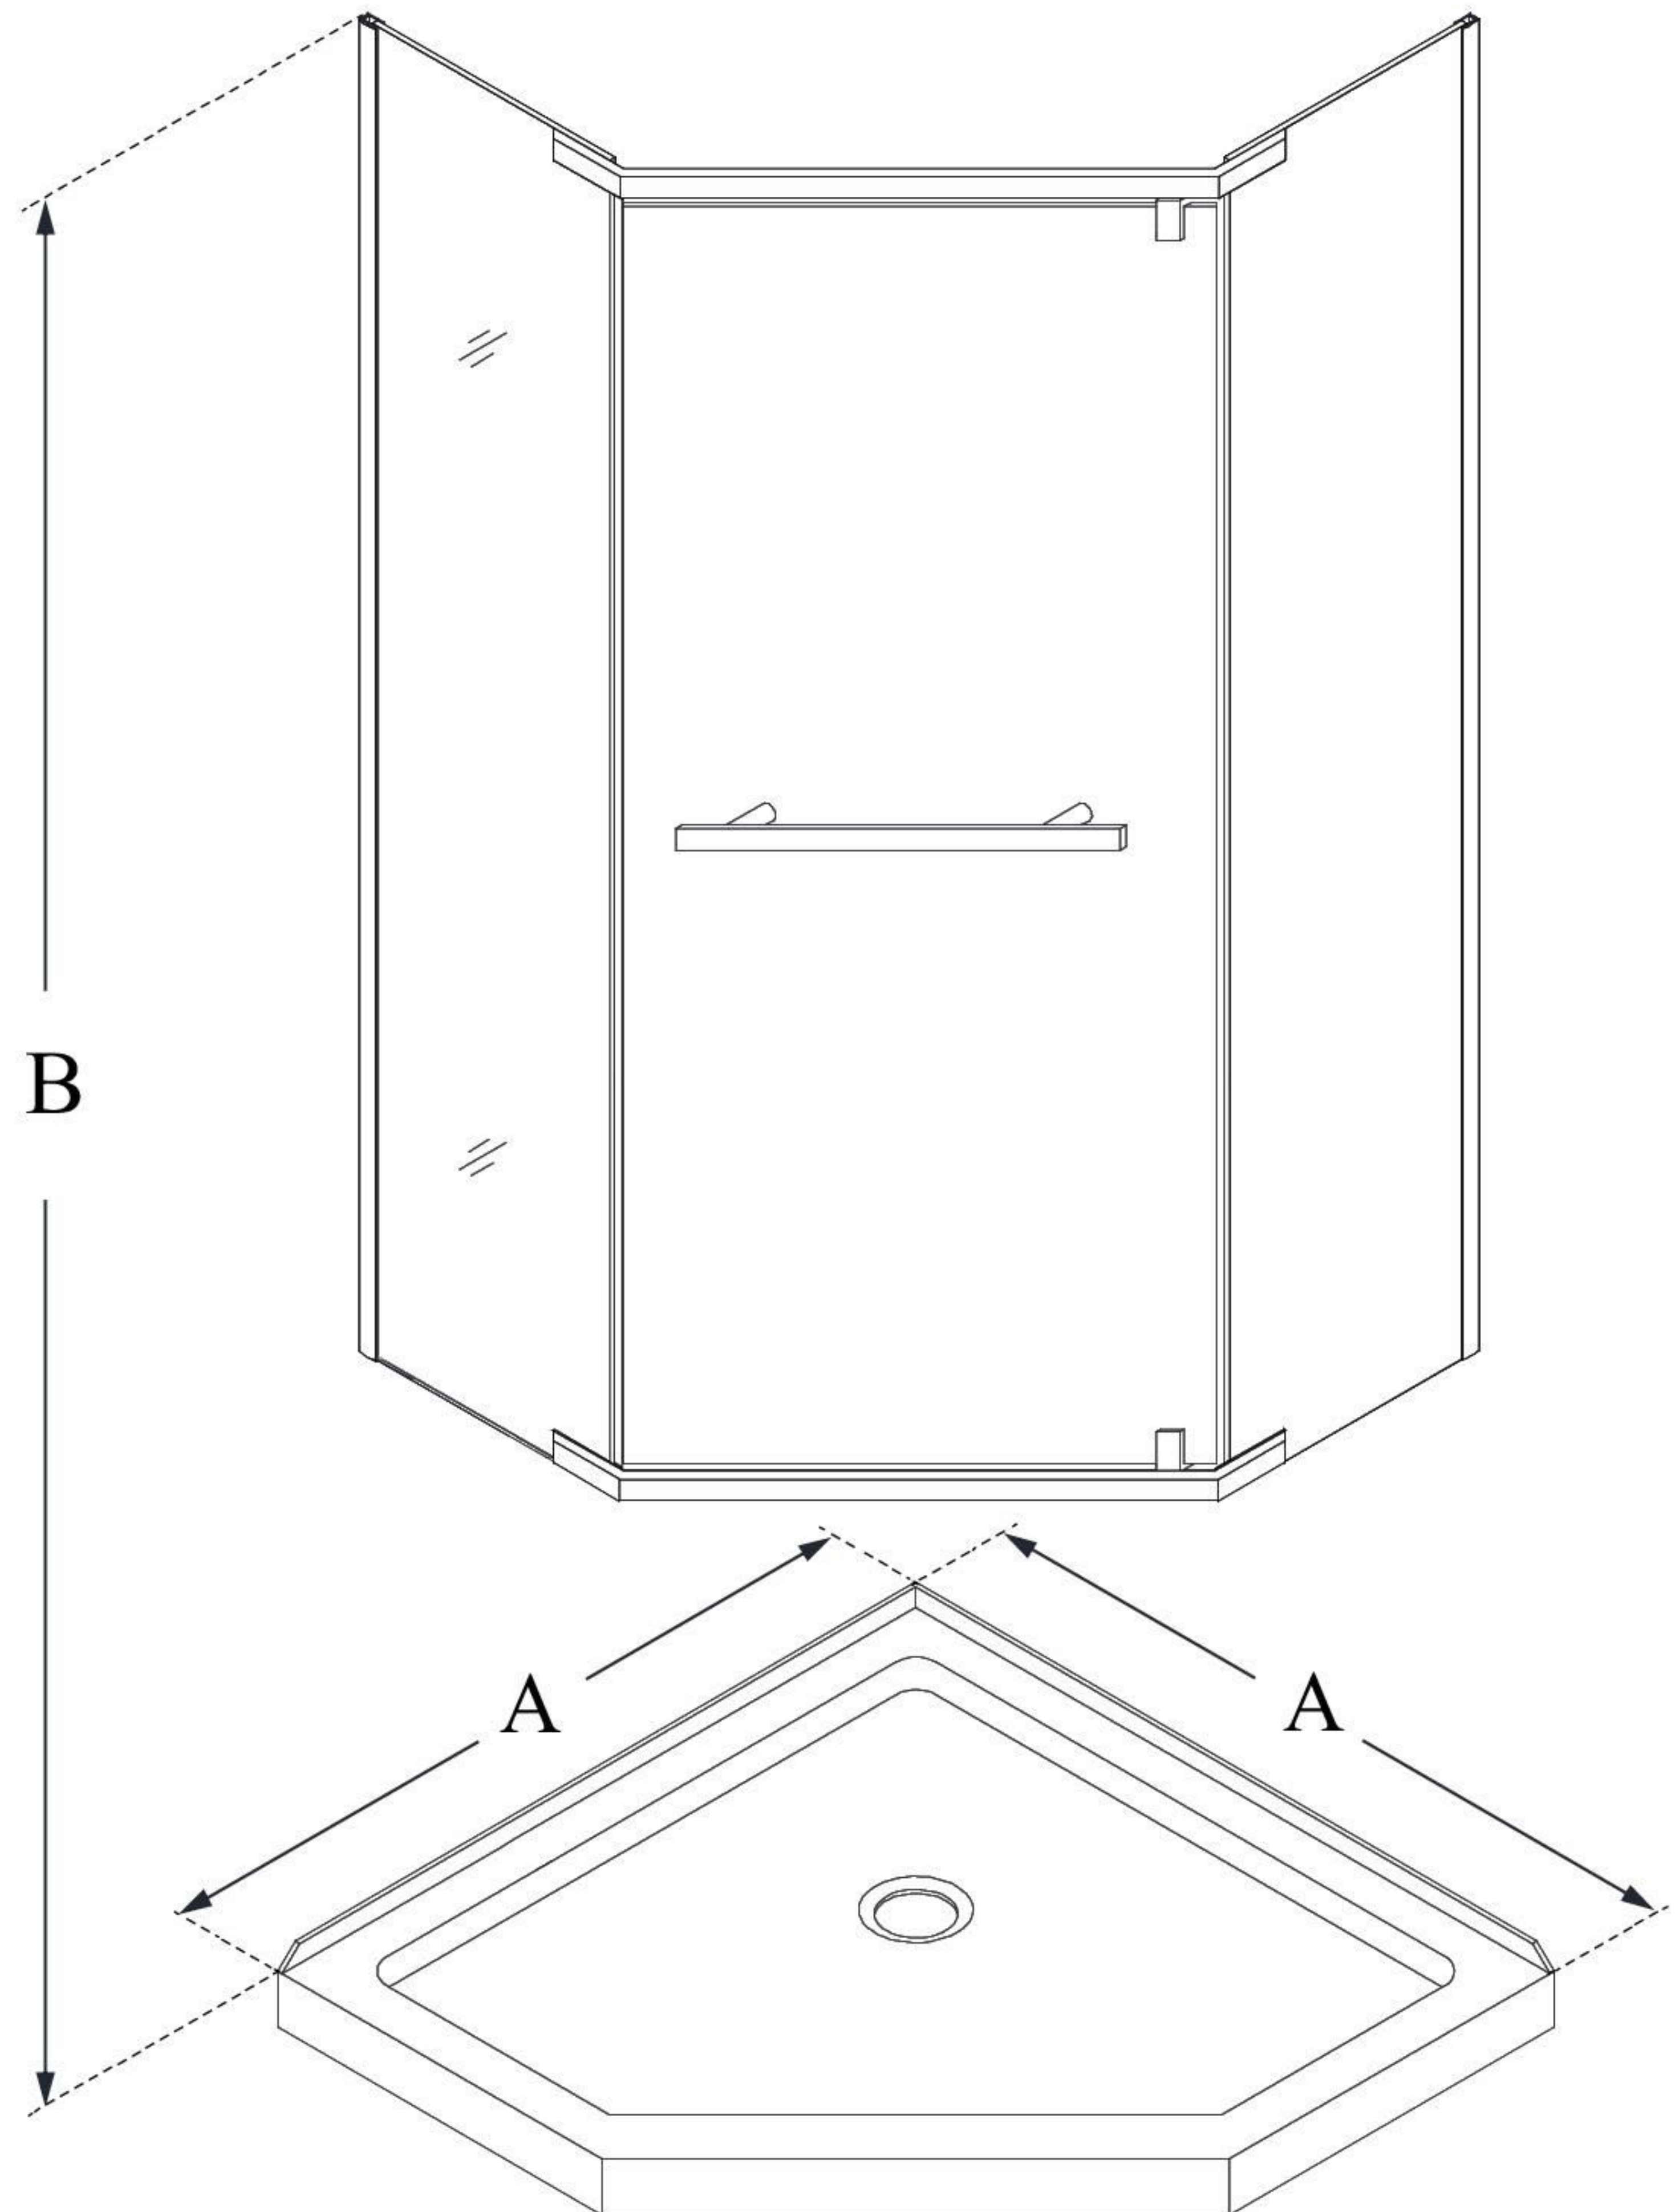

## PRISM

DreamLine Prism 36 in. x 36 in.  
x 74 3/4 in. H Frameless Pivot  
Shower Enclosure and SlimLine  
Shower Base Kit

### KIT CONTENTS:

- SHOWER ENCLOSURE
- SHOWER BASE

### CONFIGURATION DIMENSIONS:

**A: 36"**  
KIT WIDTH

**B: 74 3/4"**  
KIT HEIGHT

**G: 36"**  
KIT DEPTH

**AVAILABLE DRAIN LOCATIONS:**  
- CORNER

For precise drain location, please refer to the  
included base technical drawing