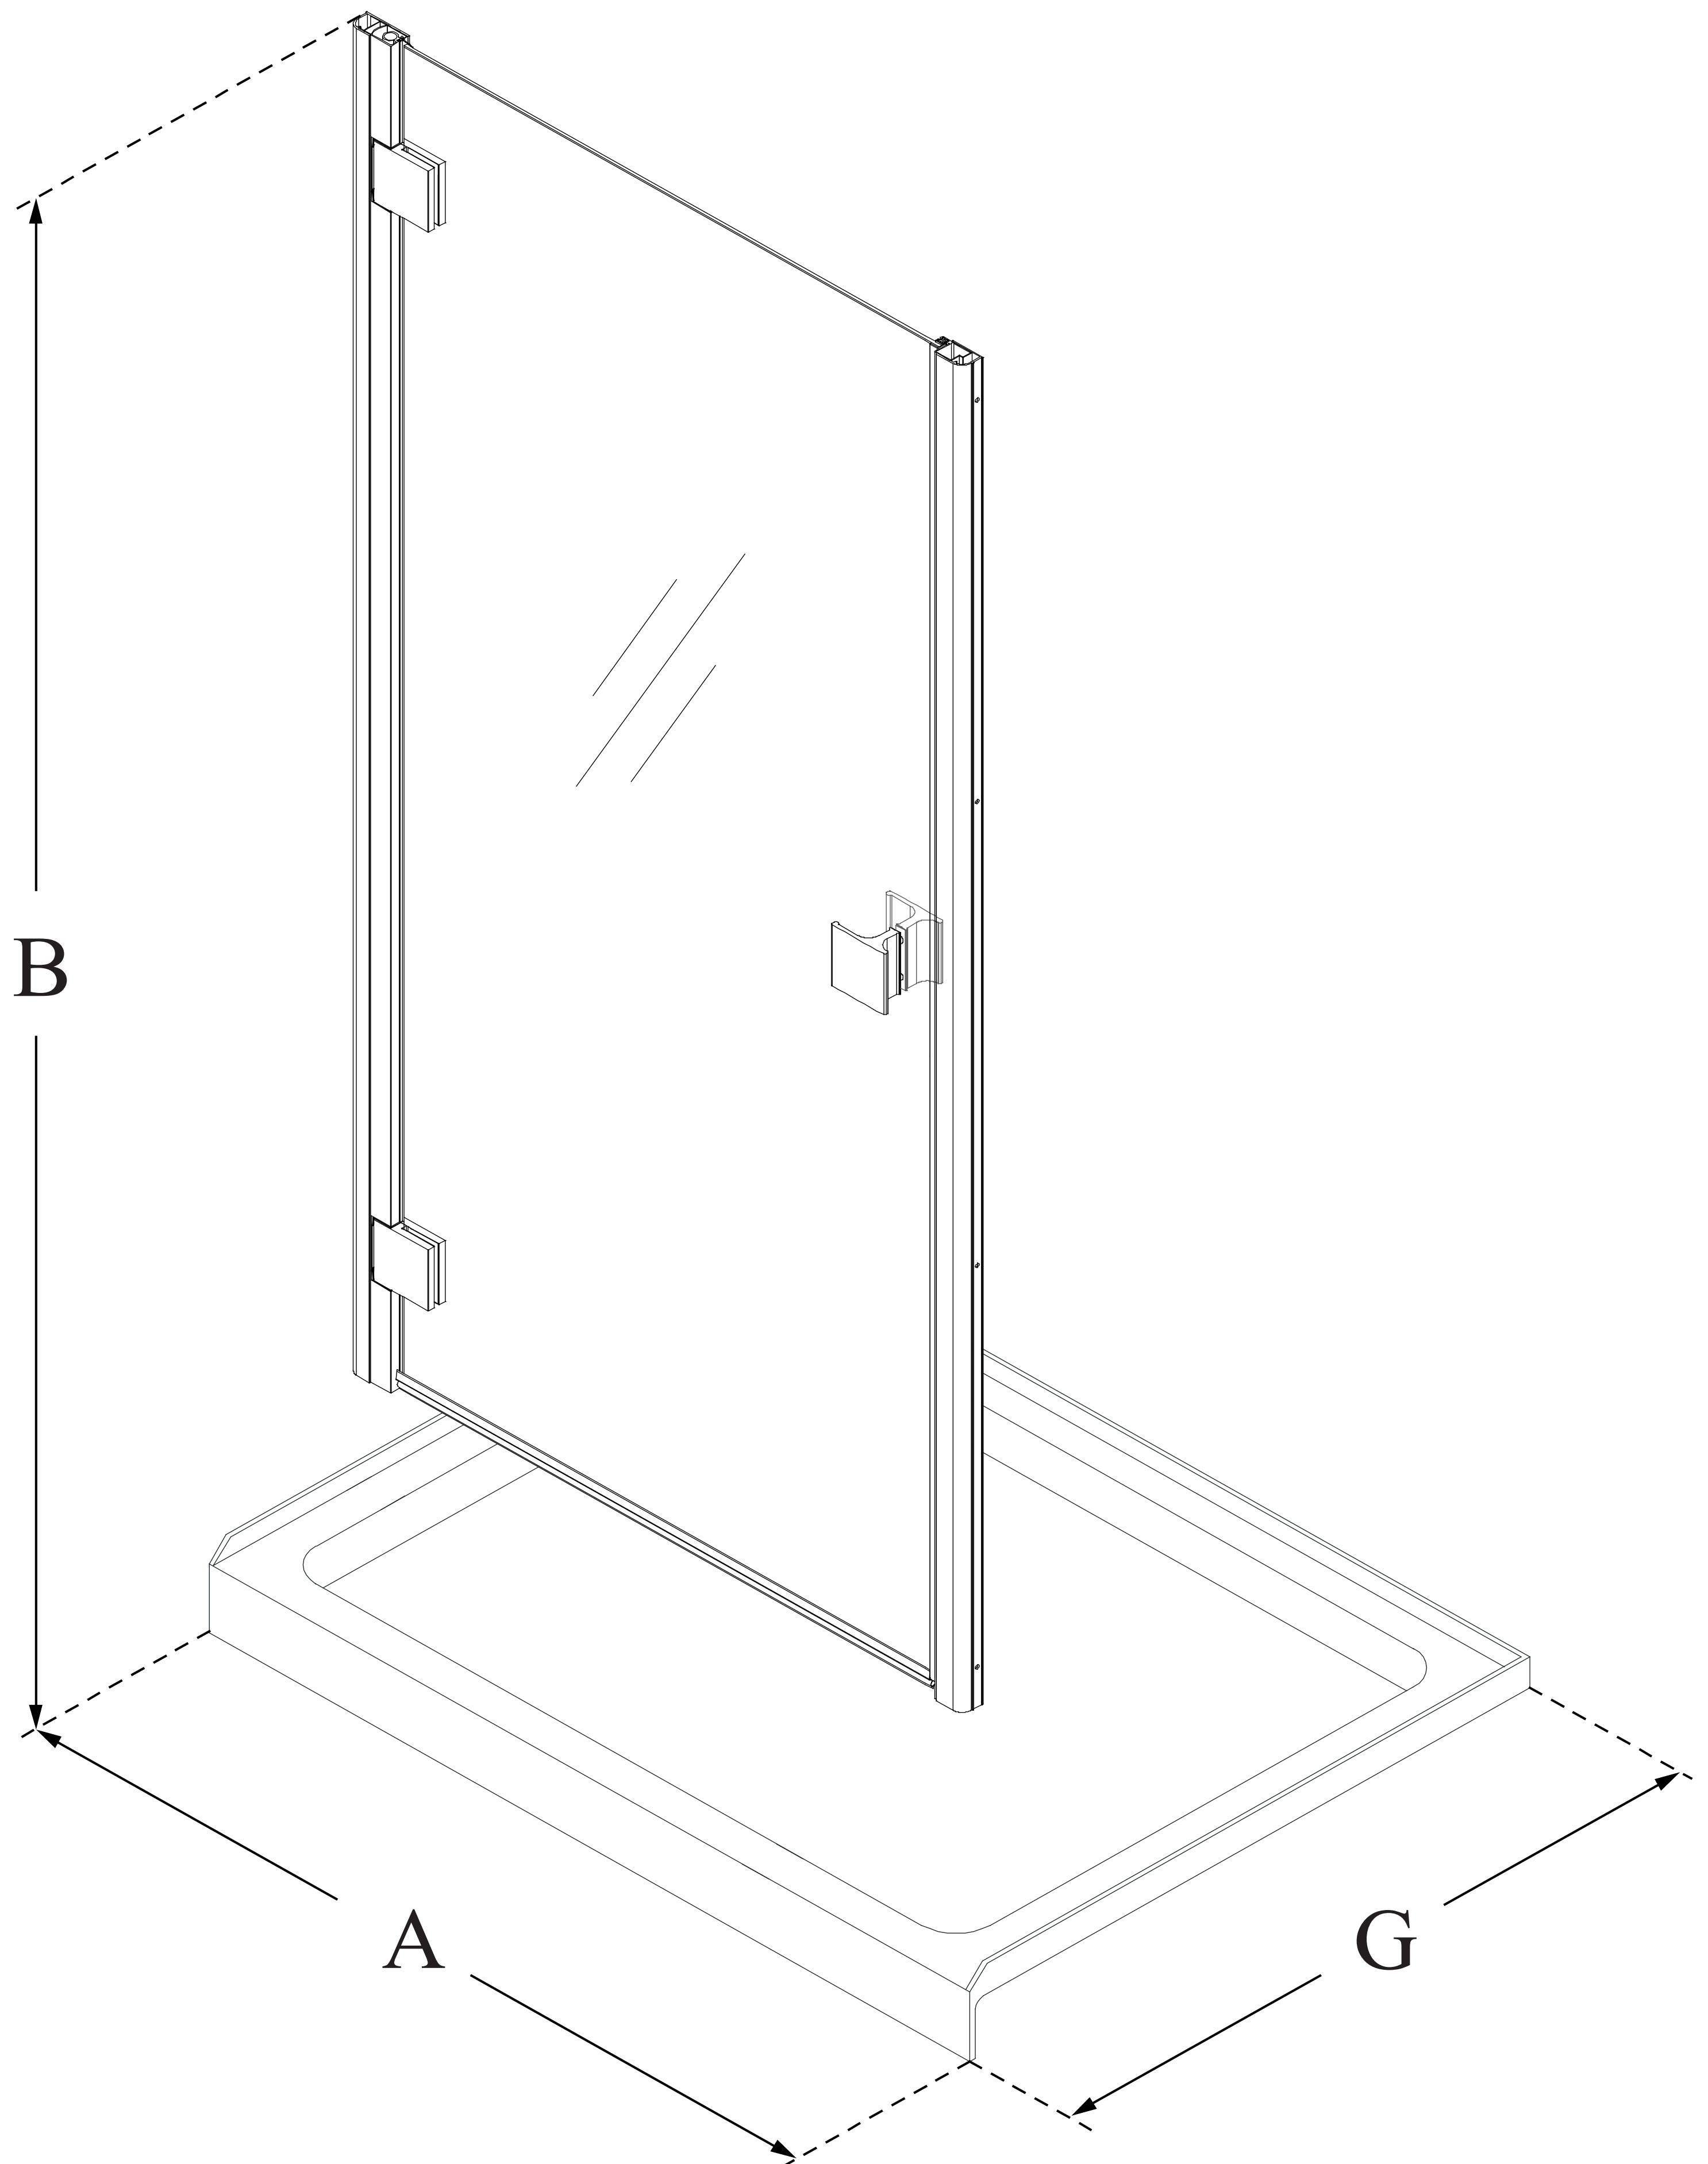

# LUMEN

DreamLine Lumen 34 in. D x 42 in. W by 74 3/4 in. H Hinged Shower Door and SlimLine Shower Base Kit

## KIT CONTENTS:

- SHOWER DOOR
- SHOWER BASE

## CONFIGURATION DIMENSIONS:

**A: 42 in.**  
KIT WIDTH

**B: 74 3/4 in.**  
KIT HEIGHT

**G: 34 in.**  
KIT DEPTH

## AVAILABLE DRAIN LOCATIONS:

- CENTER

For precise drain location, please refer to the included base technical drawing

DreamLine reserves the right to update or modify the hardware or materials pictured without prior notice for the purpose of product improvement and customer satisfaction.