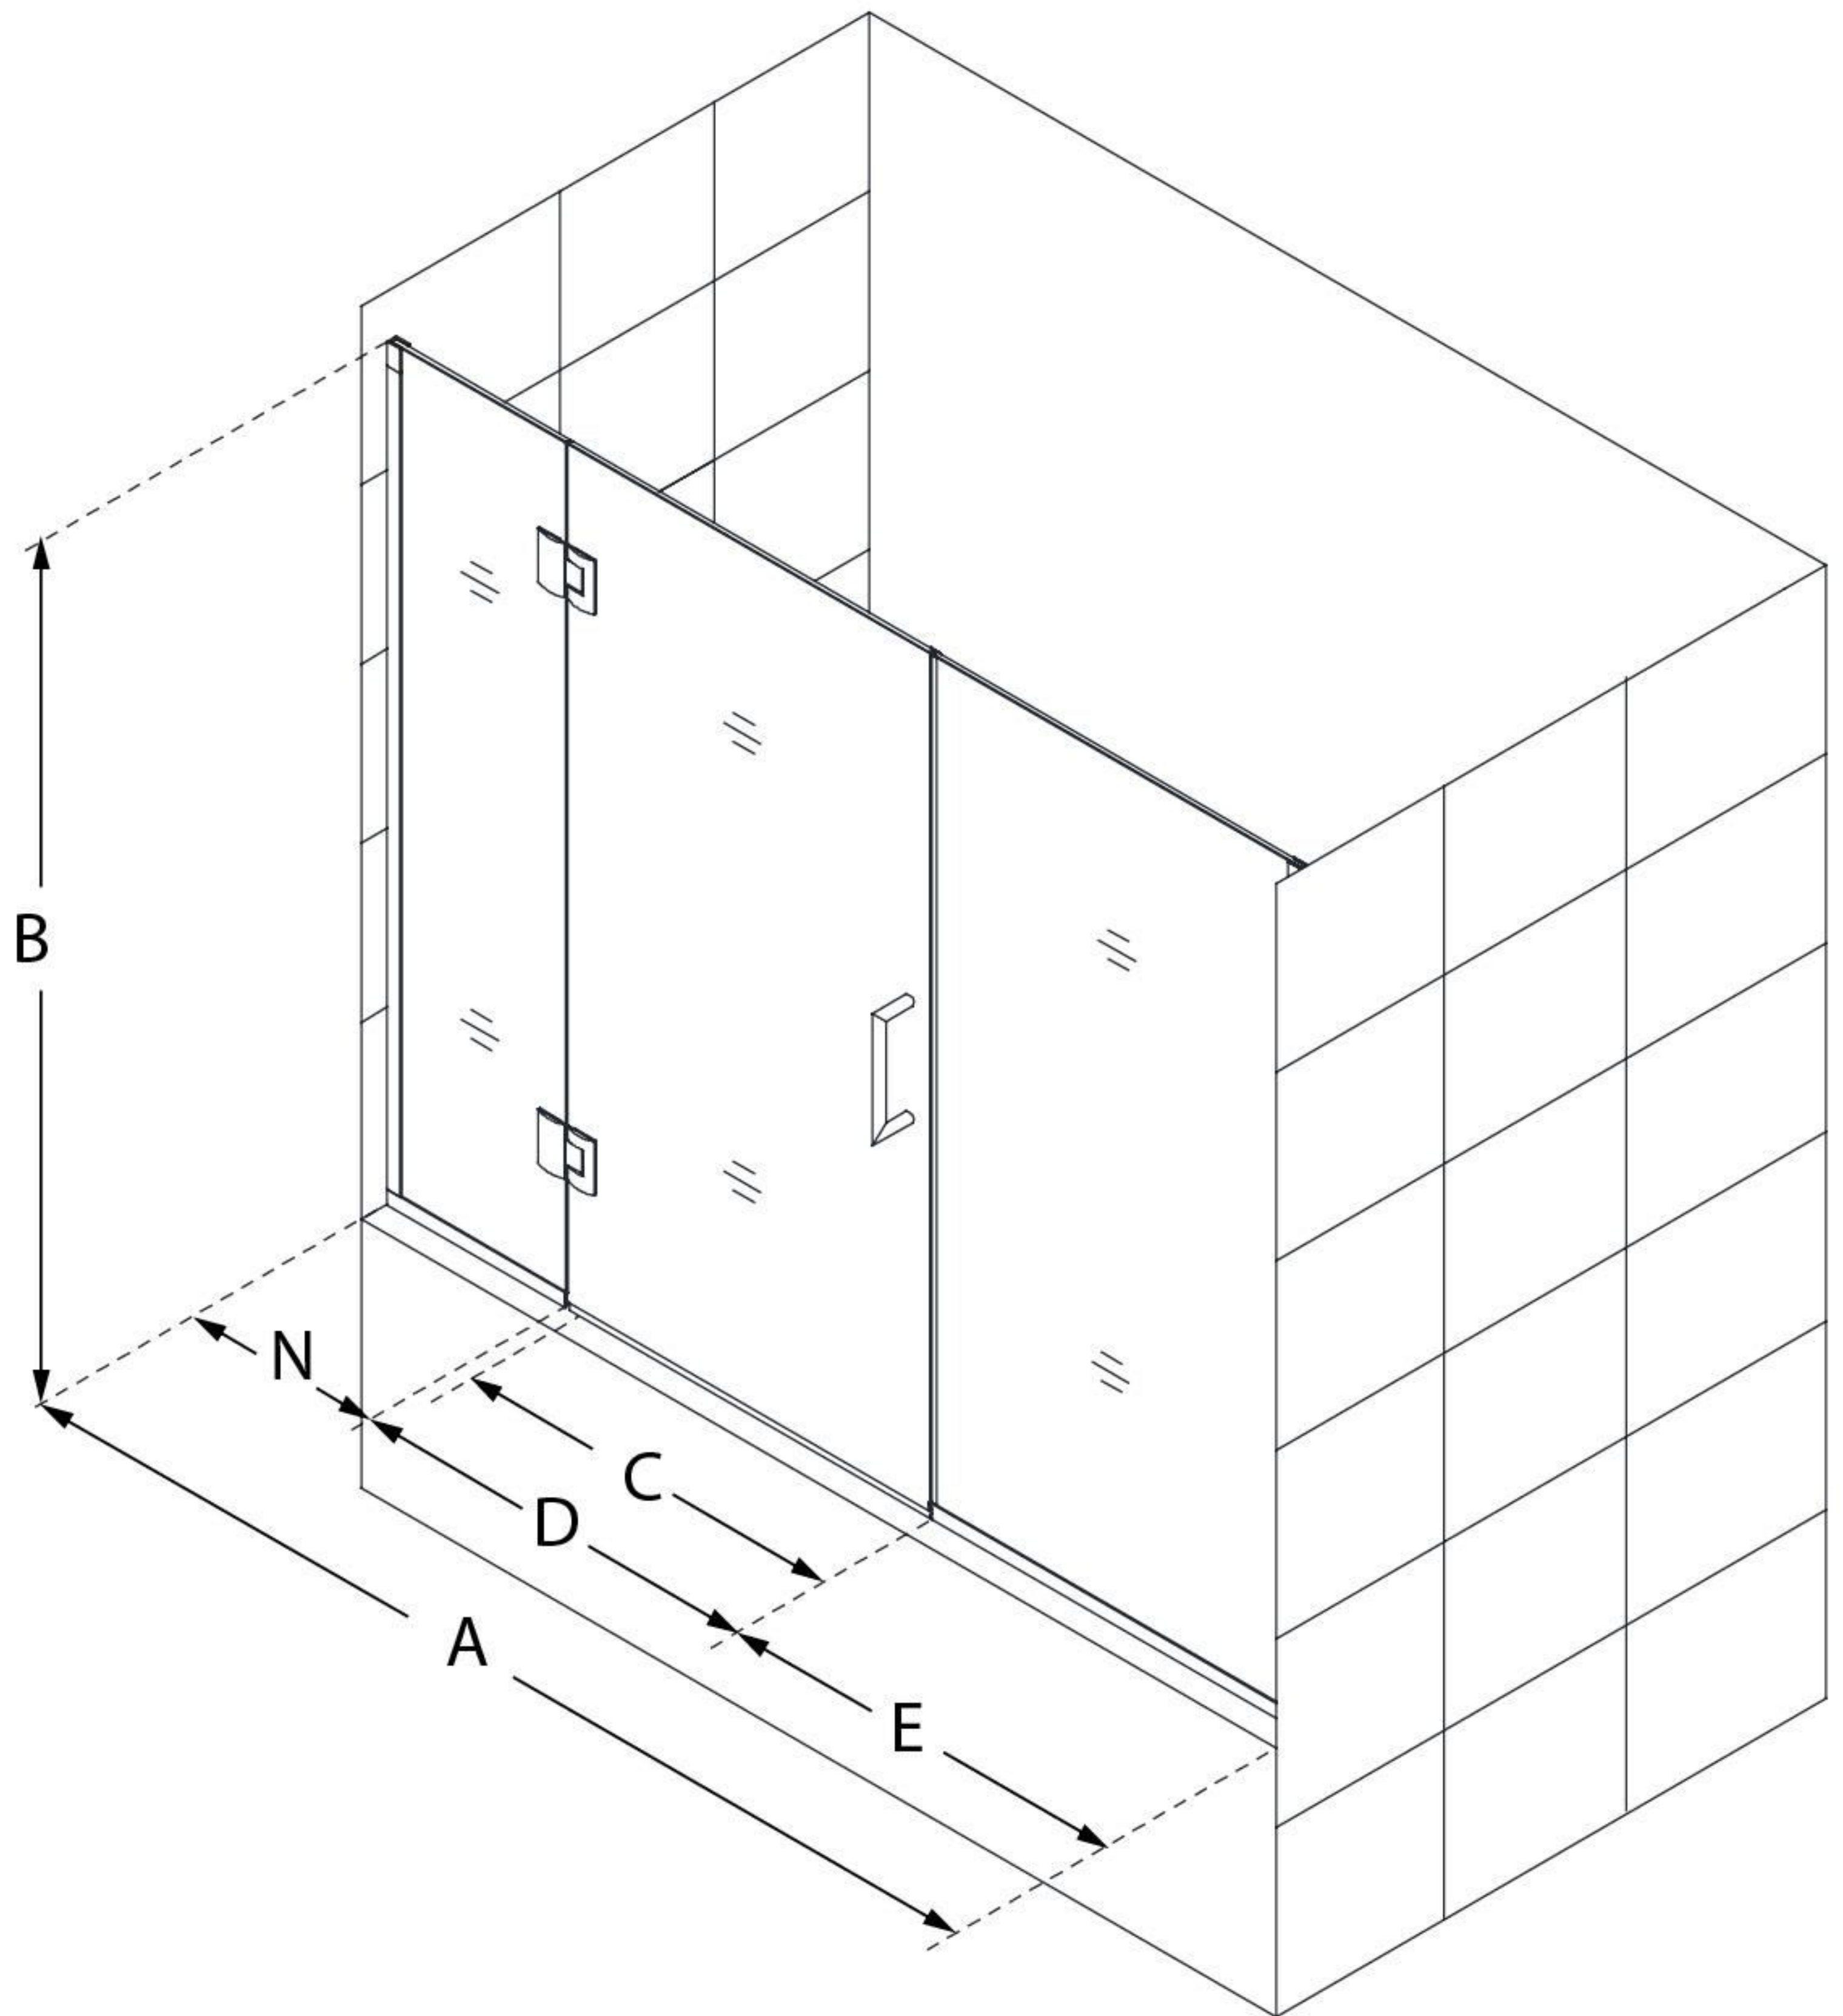

D58580

UNIDOOR-X

DreamLine Unidoor-X 58" W x
58" H Frameless Hinged Tub Door,
Clear Glass

SWING DOOR

CONFIGURATION DIMENSIONS:

A: 58"
MODEL WIDTH

B: 58"
MODEL HEIGHT

C: 26"
ACCESS WIDTH

D: 27"
DOOR WIDTH

E: 24"
INLINE PANEL WIDTH

N: 7"
HINGE PANEL WIDTH

DreamLine reserves the right to update or modify the hardware or materials pictured without prior notice for the purpose of product improvement and customer satisfaction.