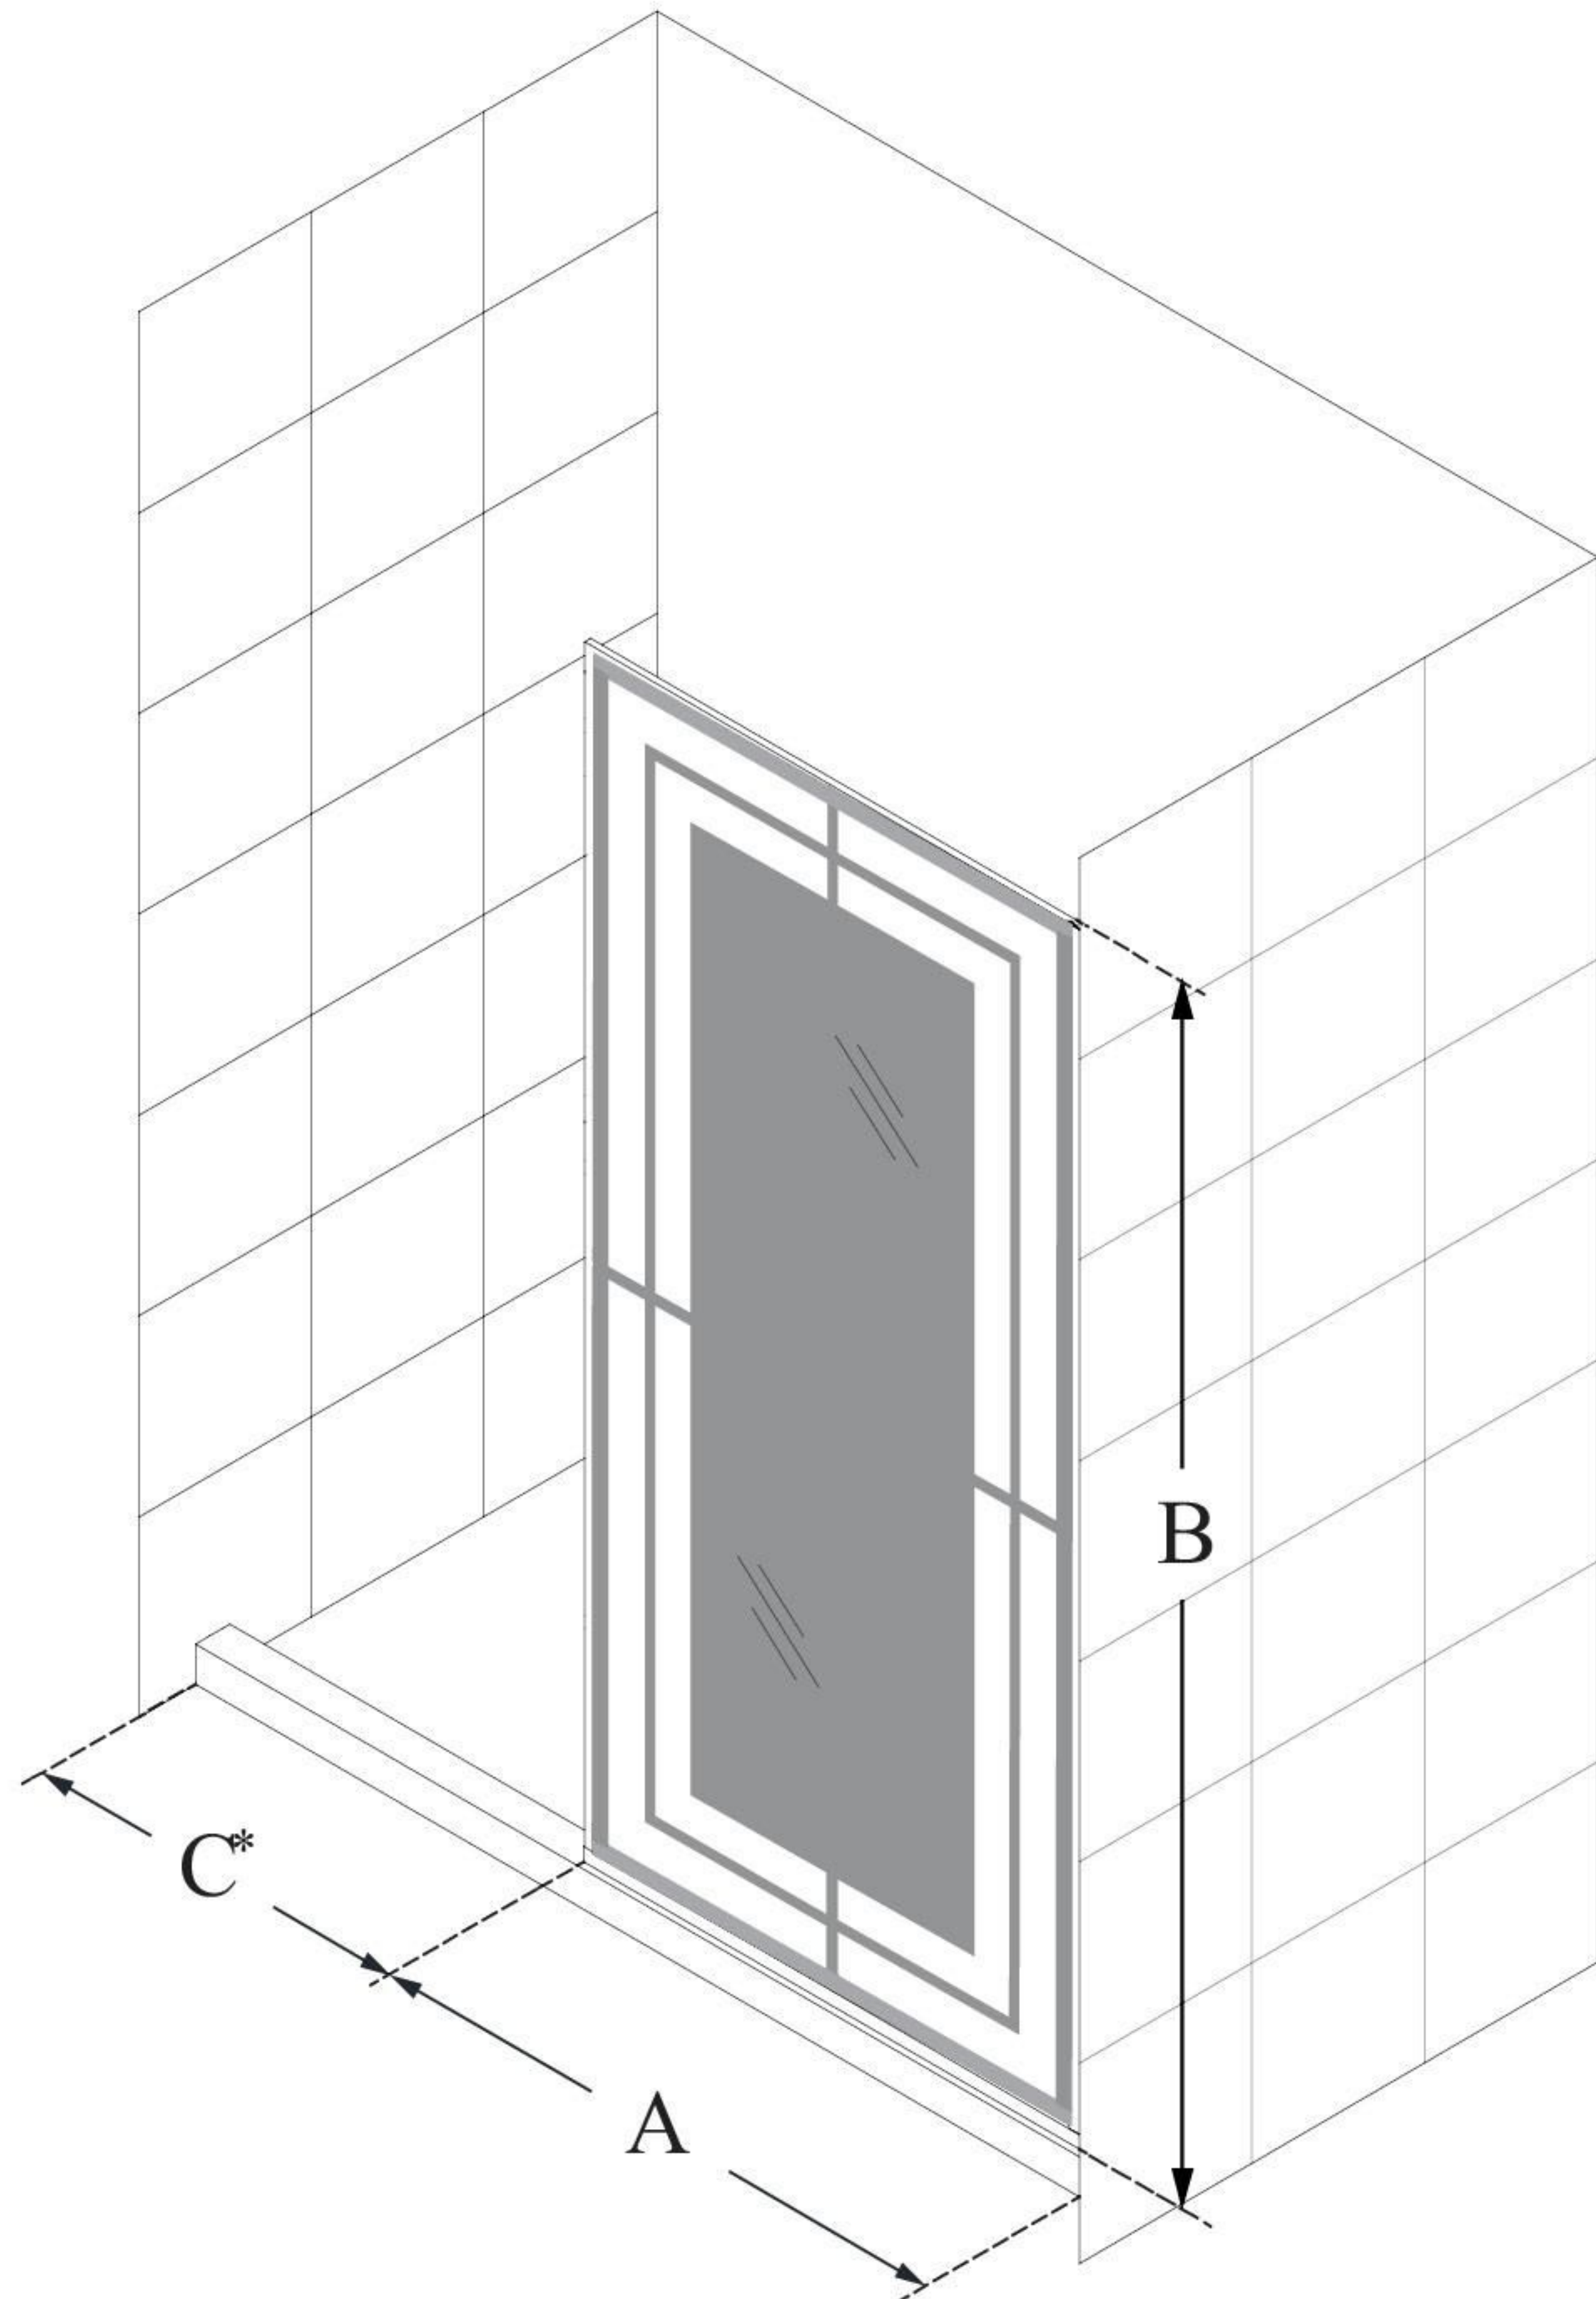

# PLATINUM LINEA

DreamLine Platinum Linea Mira  
34 in. W x 72 in. H Single Panel  
Frameless Shower Screen, Open-  
Entry Design, MirrorMax Glass

**WALK-IN SHOWER**

## CONFIGURATION DIMENSIONS:

**A: 34 in.**

MODEL WIDTH

**B: 72 in.**

MODEL HEIGHT

**C: 22 in. min (in a 60 in. opening)**

ACCESS WIDTH

**D: -**

DOOR WIDTH

**E: 34 in.**

INLINE PANEL WIDTH

DreamLine reserves the right to update or modify the hardware or materials pictured without prior notice for the purpose of product improvement and customer satisfaction.