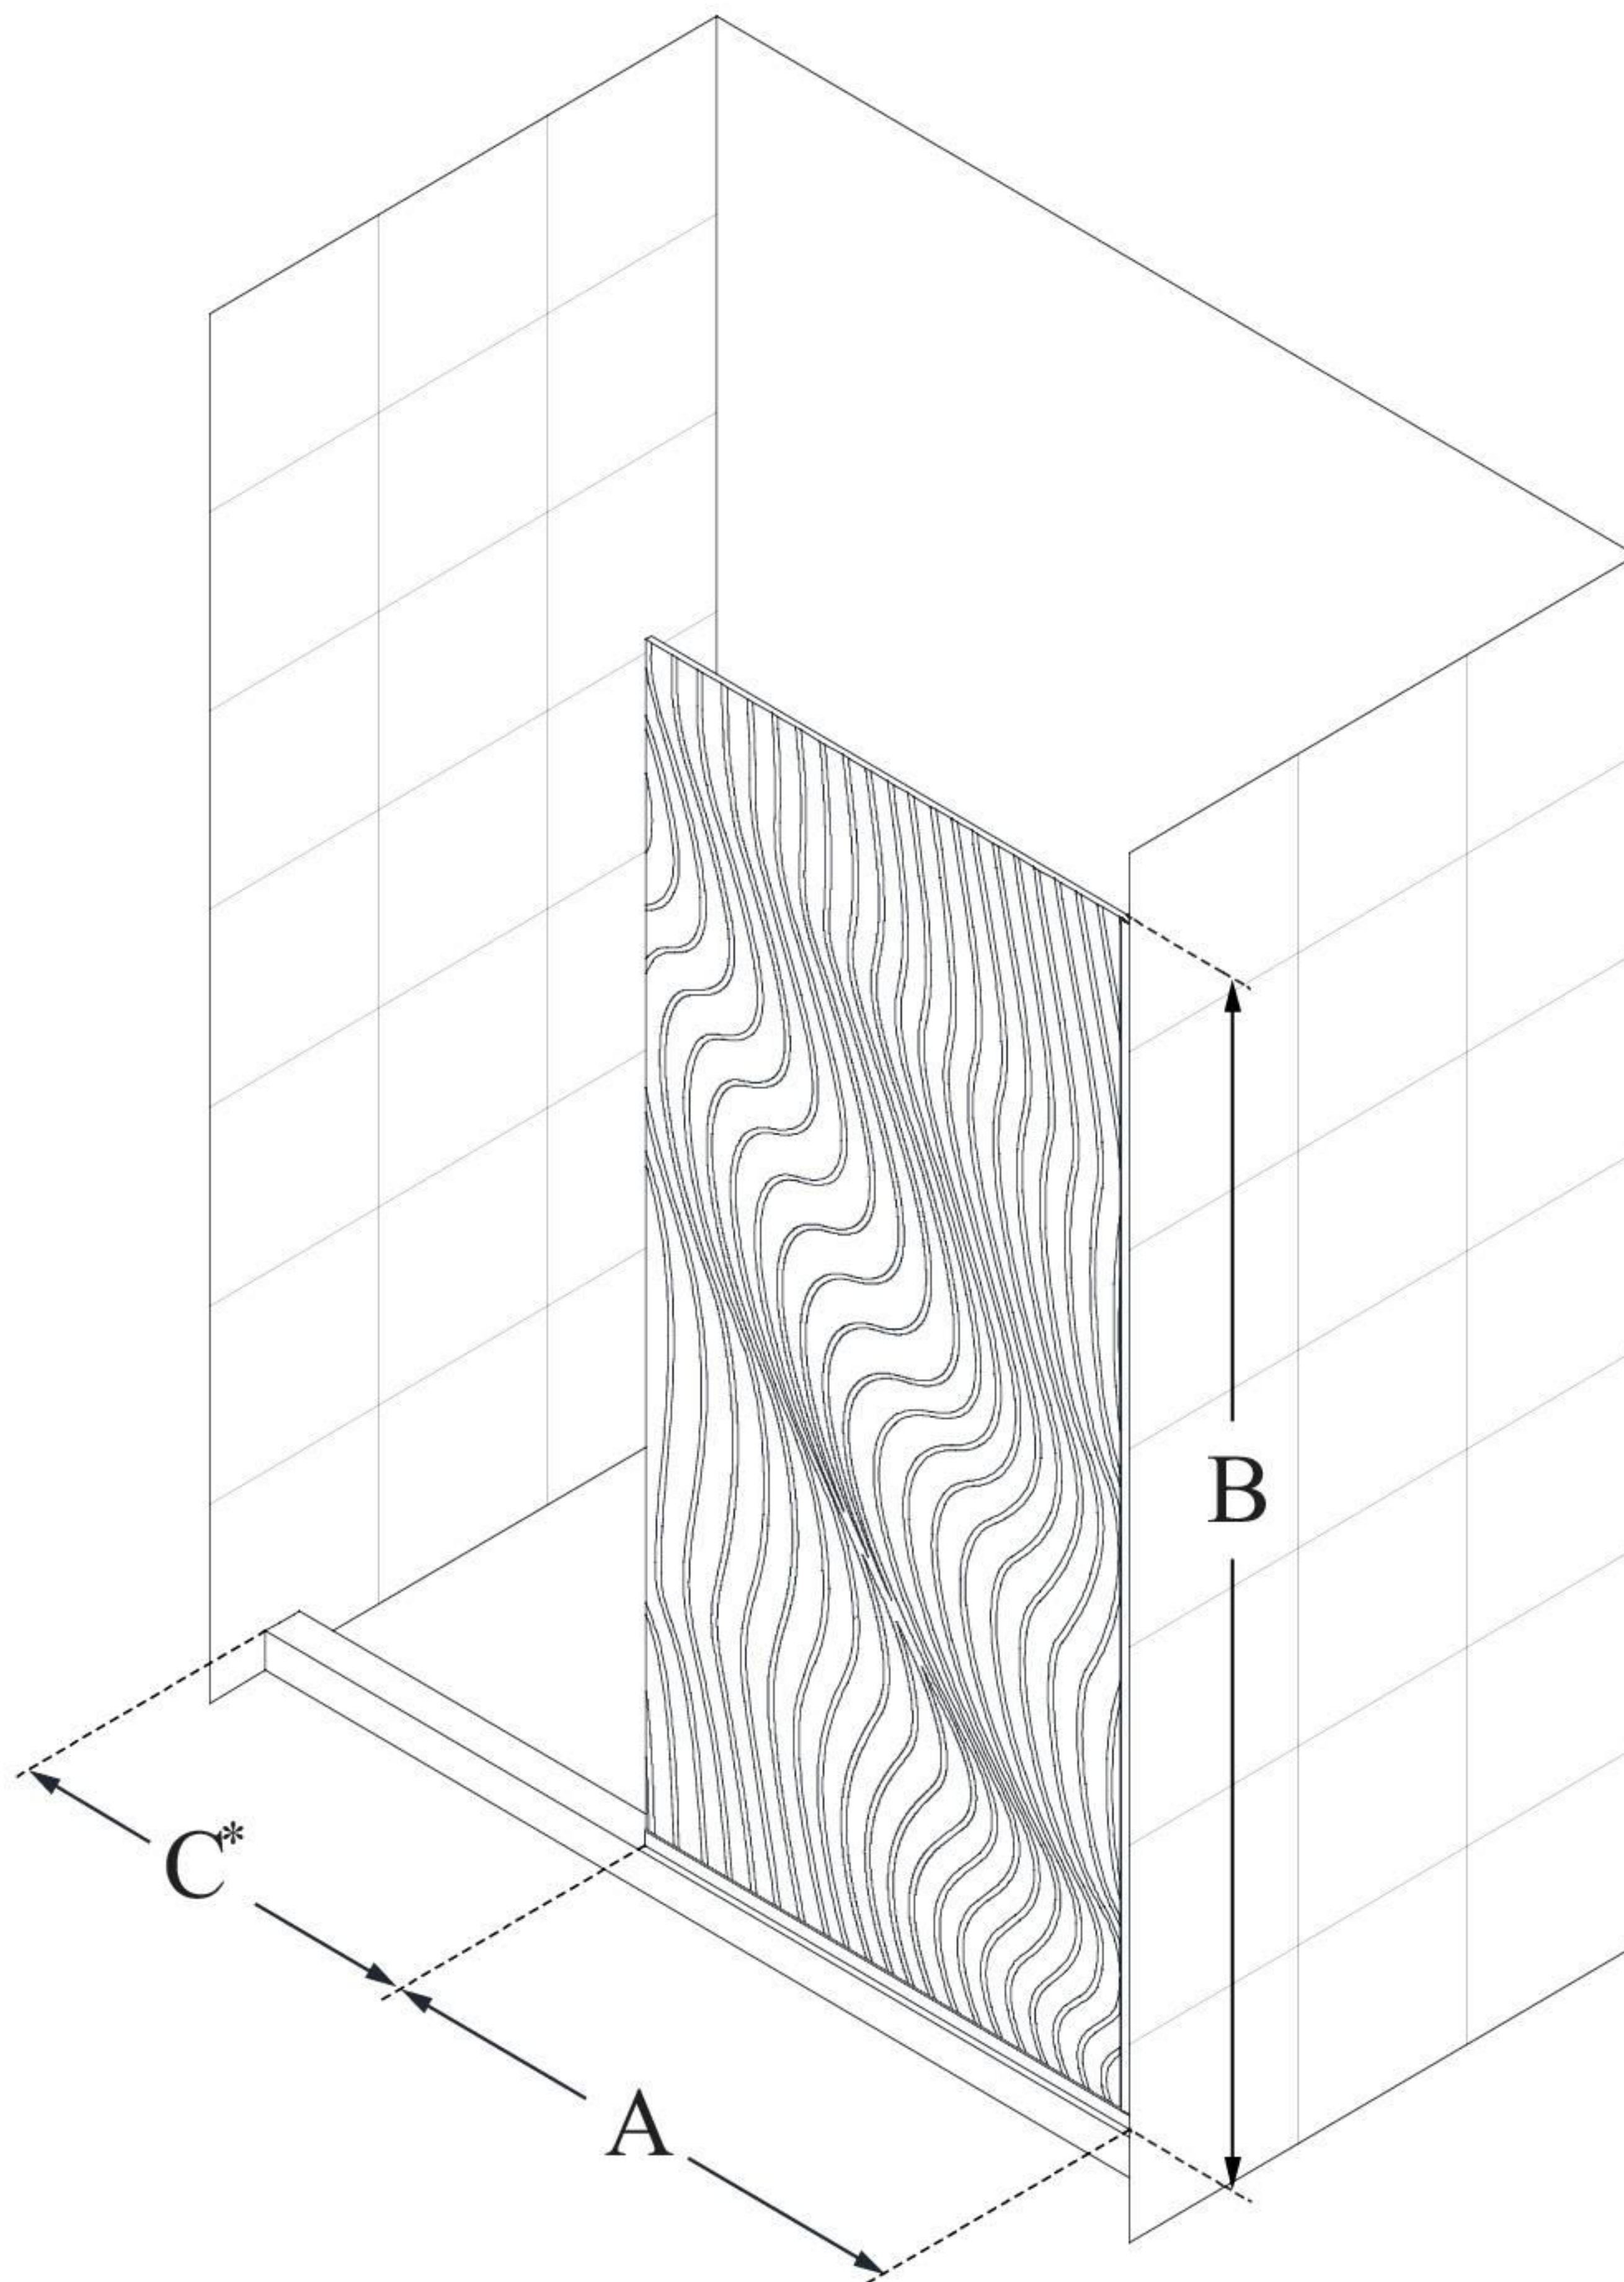

D3234721M11-08

PLATINUM LINEA

DreamLine Platinum Linea Surf
34 in. W x 72 in. H Single Panel
Frameless Shower Screen, Open
Entry Design, MirrorMax Glass

WALK-IN SHOWER

CONFIGURATION DIMENSIONS:

A: 34 in.

MODEL WIDTH

B: 72 in.

MODEL HEIGHT

C: 22 in. min (in a 60 in. opening)

ACCESS WIDTH

D: -

DOOR WIDTH

E: 34 in.

INLINE PANEL WIDTH