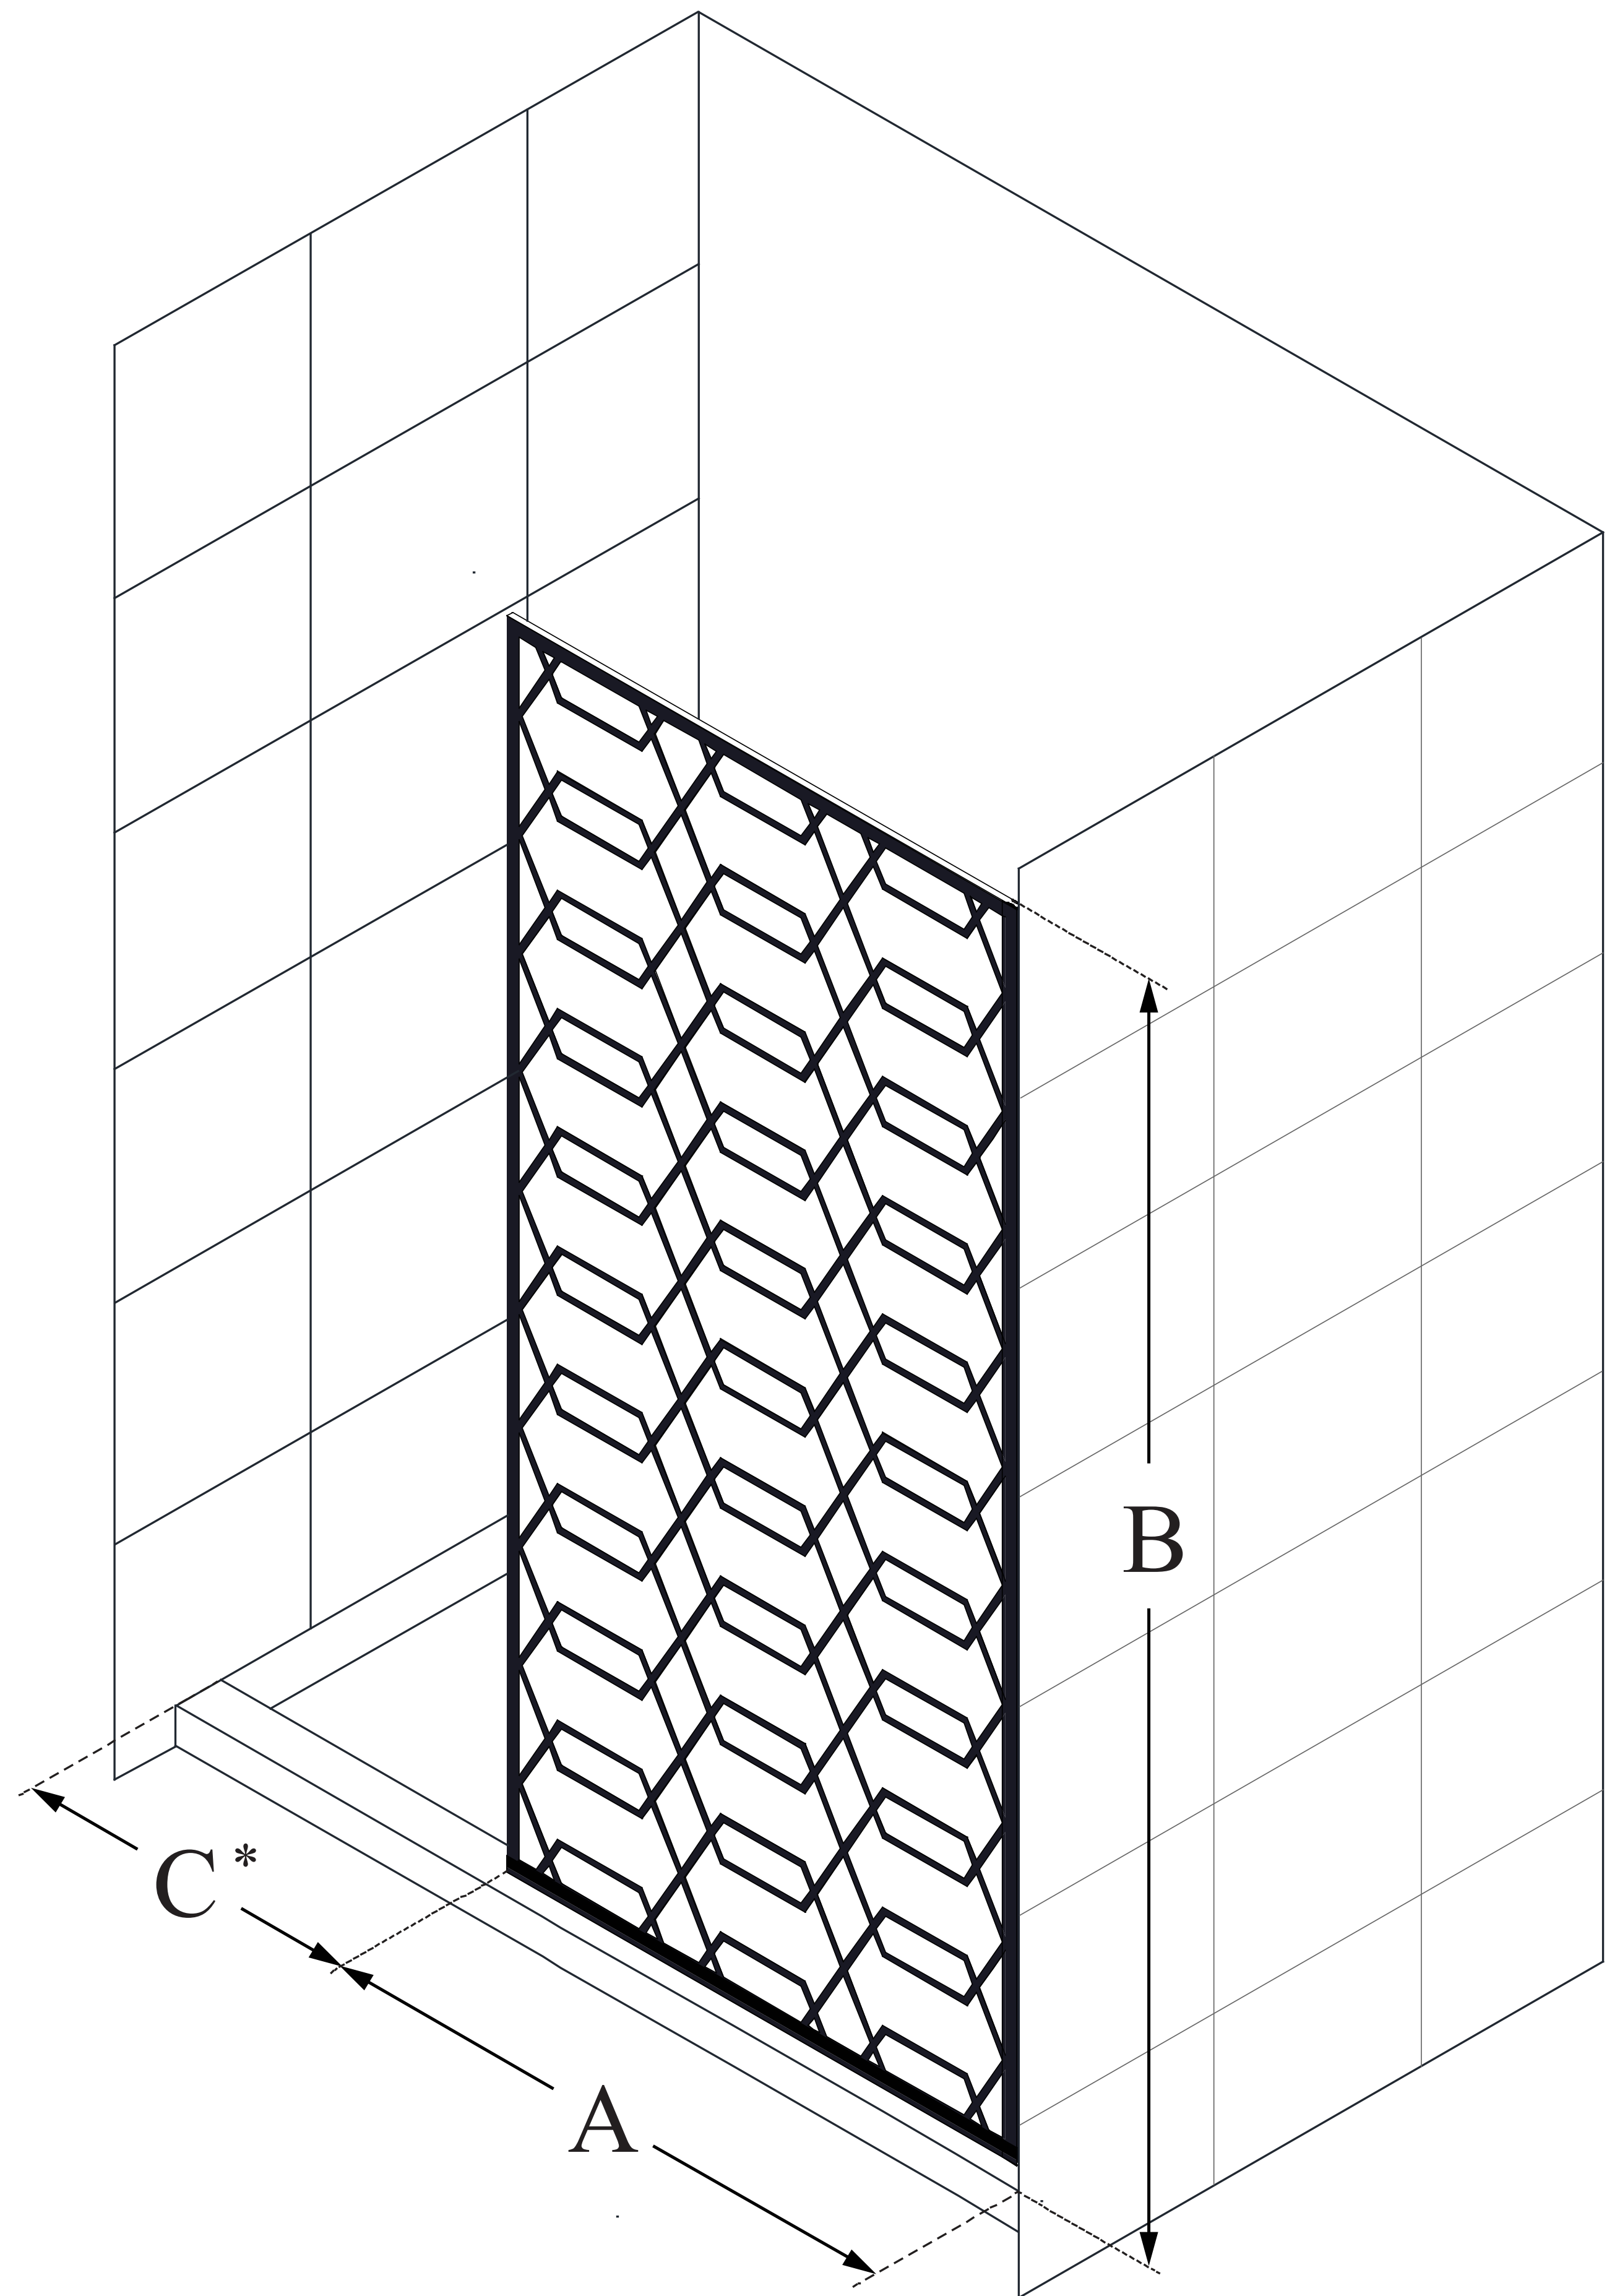

D3234720HX

LINEA MAZE

DreamLine Linea Maze 34 in. W
x 72 in. H Single Panel Frameless
Shower Door, Open Entry Design

WALK-IN SHOWER

CONFIGURATION DIMENSIONS:

A: 34 in.

MODEL WIDTH

B: 72 in.

MODEL HEIGHT

C: 22 in. min (in a 60 in. opening)

ACCESS WIDTH

D: -

DOOR WIDTH

E: 34 in.

INLINE PANEL WIDTH

DreamLine reserves the right to update or modify the hardware or materials pictured without prior notice for the purpose of product improvement and customer satisfaction.