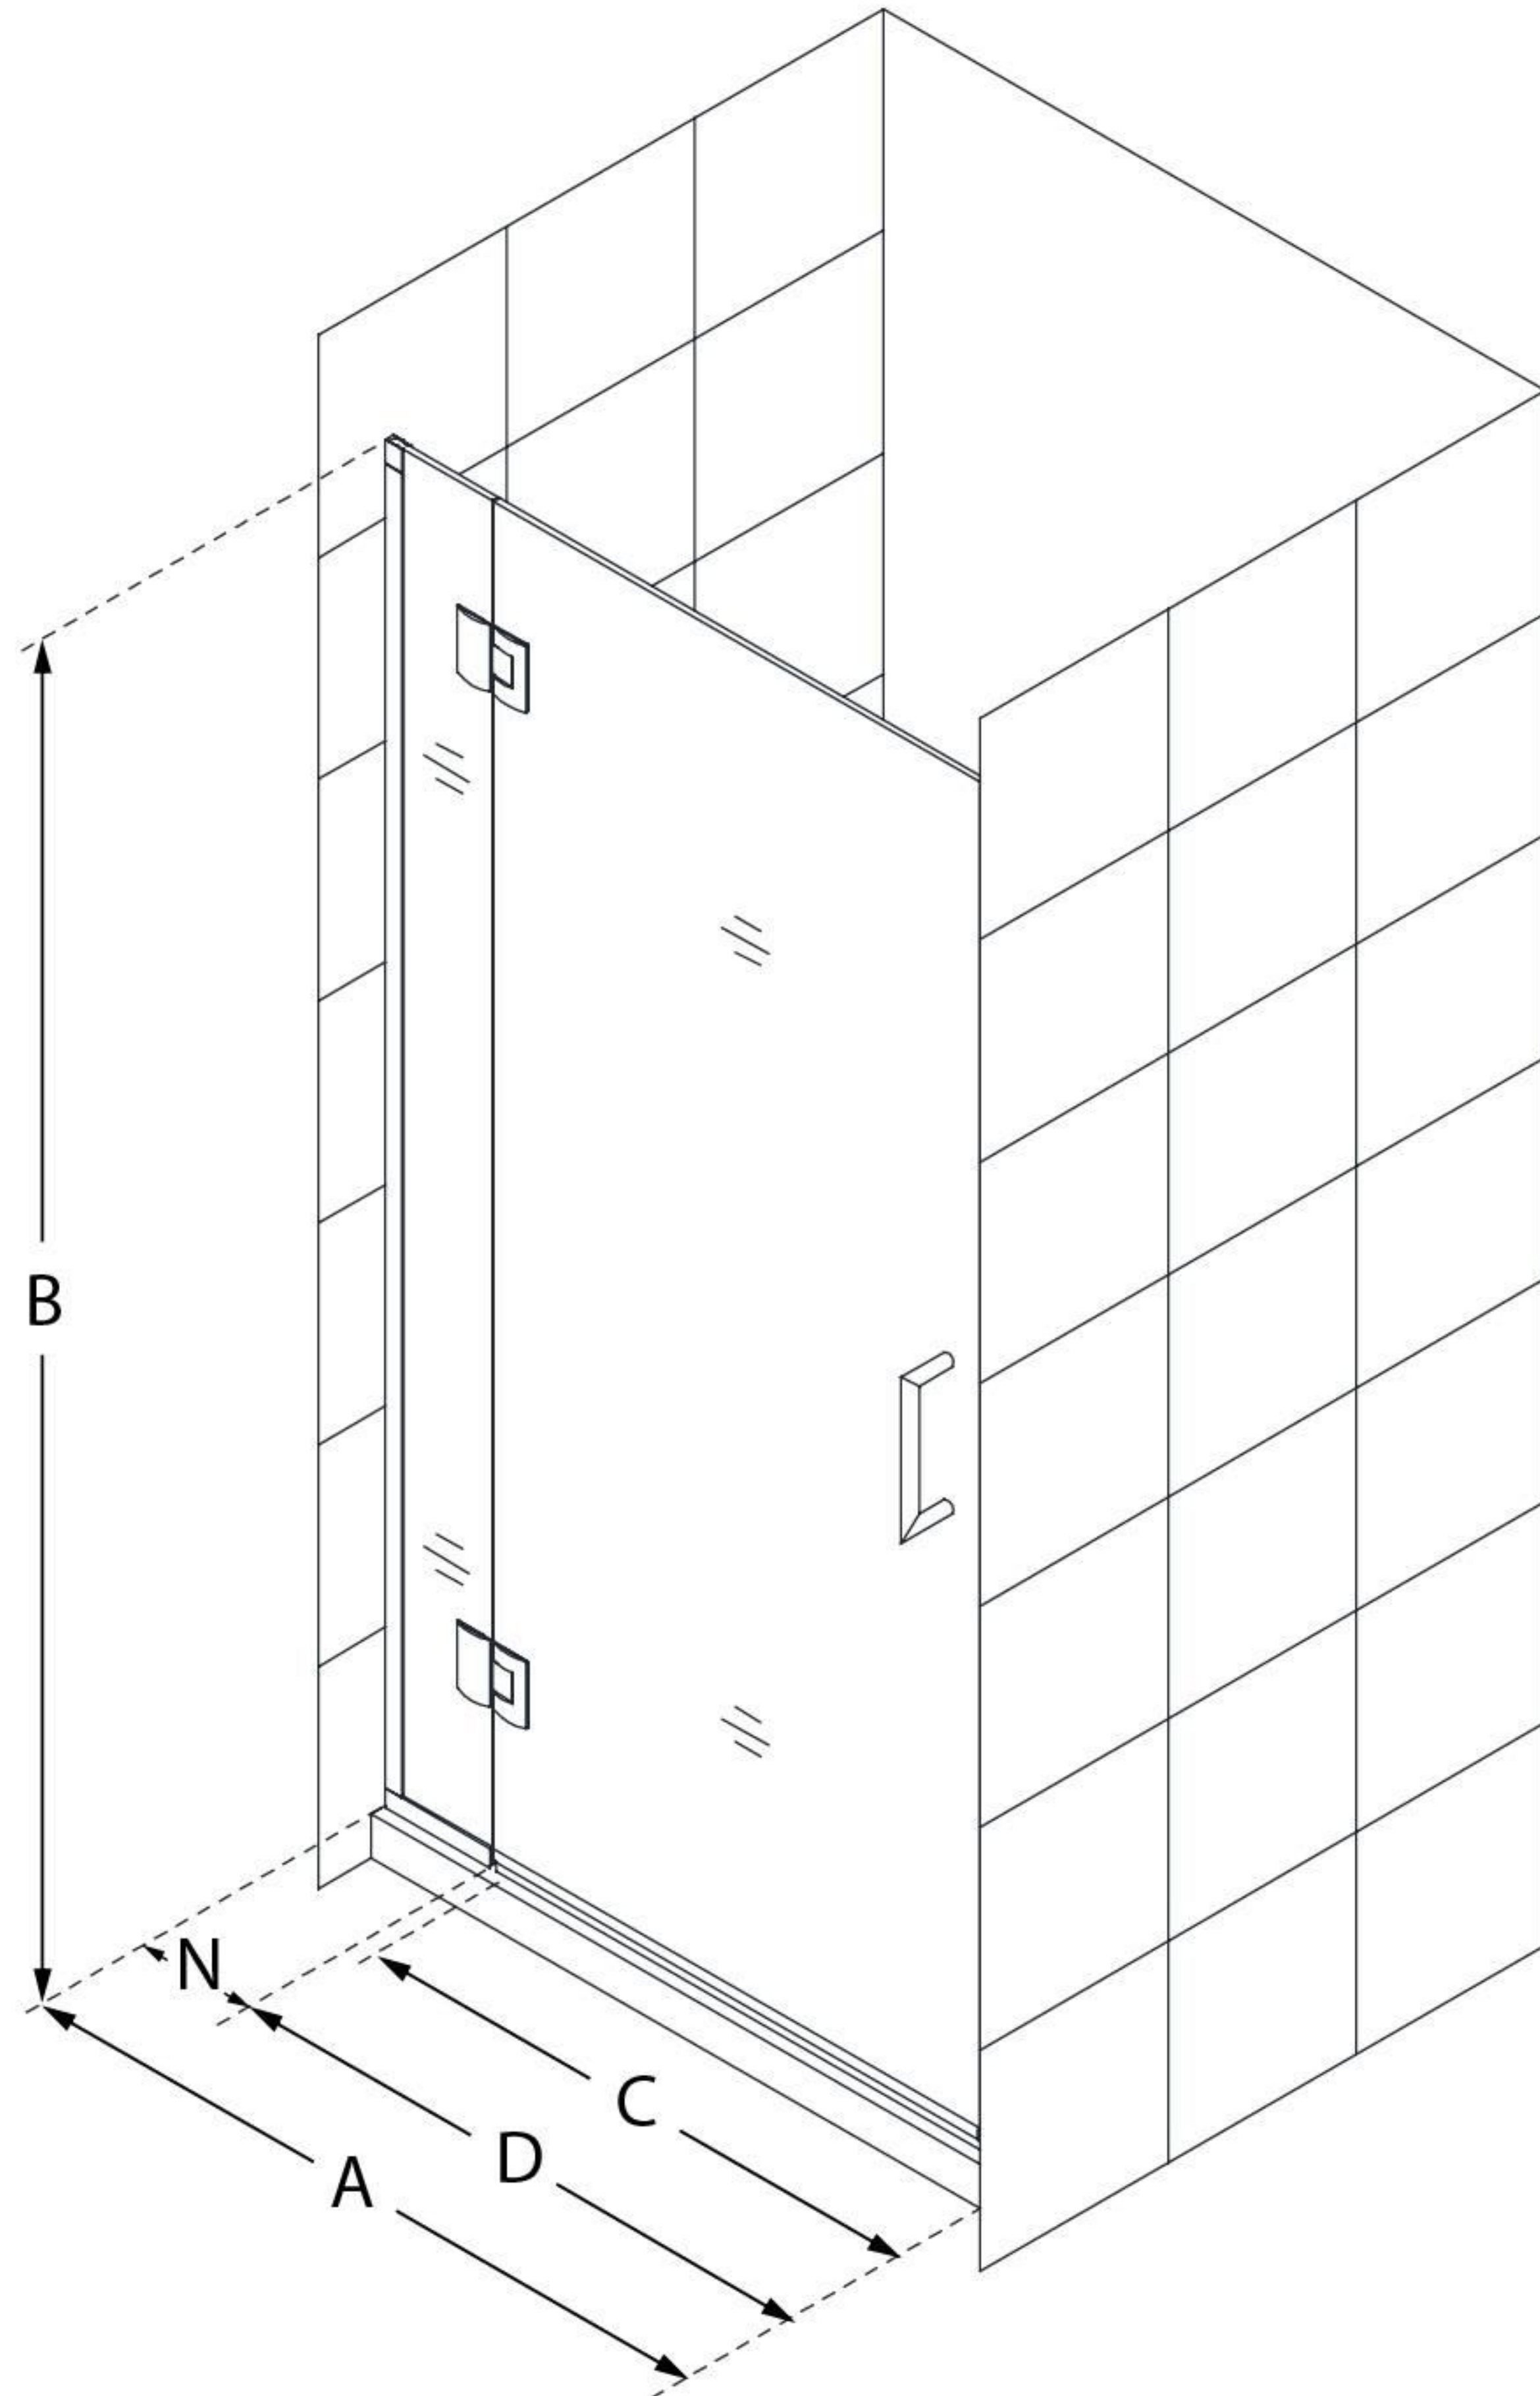

D13072

UNIDOOR-X

DreamLine Unidoor-X 36" W x 72"
H Frameless Hinged Shower Door,
Clear Glass

SWING DOOR

CONFIGURATION DIMENSIONS:

A: 36"

MODEL WIDTH

B: 72"

MODEL HEIGHT

C: 29"

ACCESS WIDTH

D: 30"

DOOR WIDTH

N: 6"

HINGE PANEL WIDTH

DreamLine reserves the right to update or modify the hardware or materials pictured without prior notice for the purpose of product improvement and customer satisfaction.