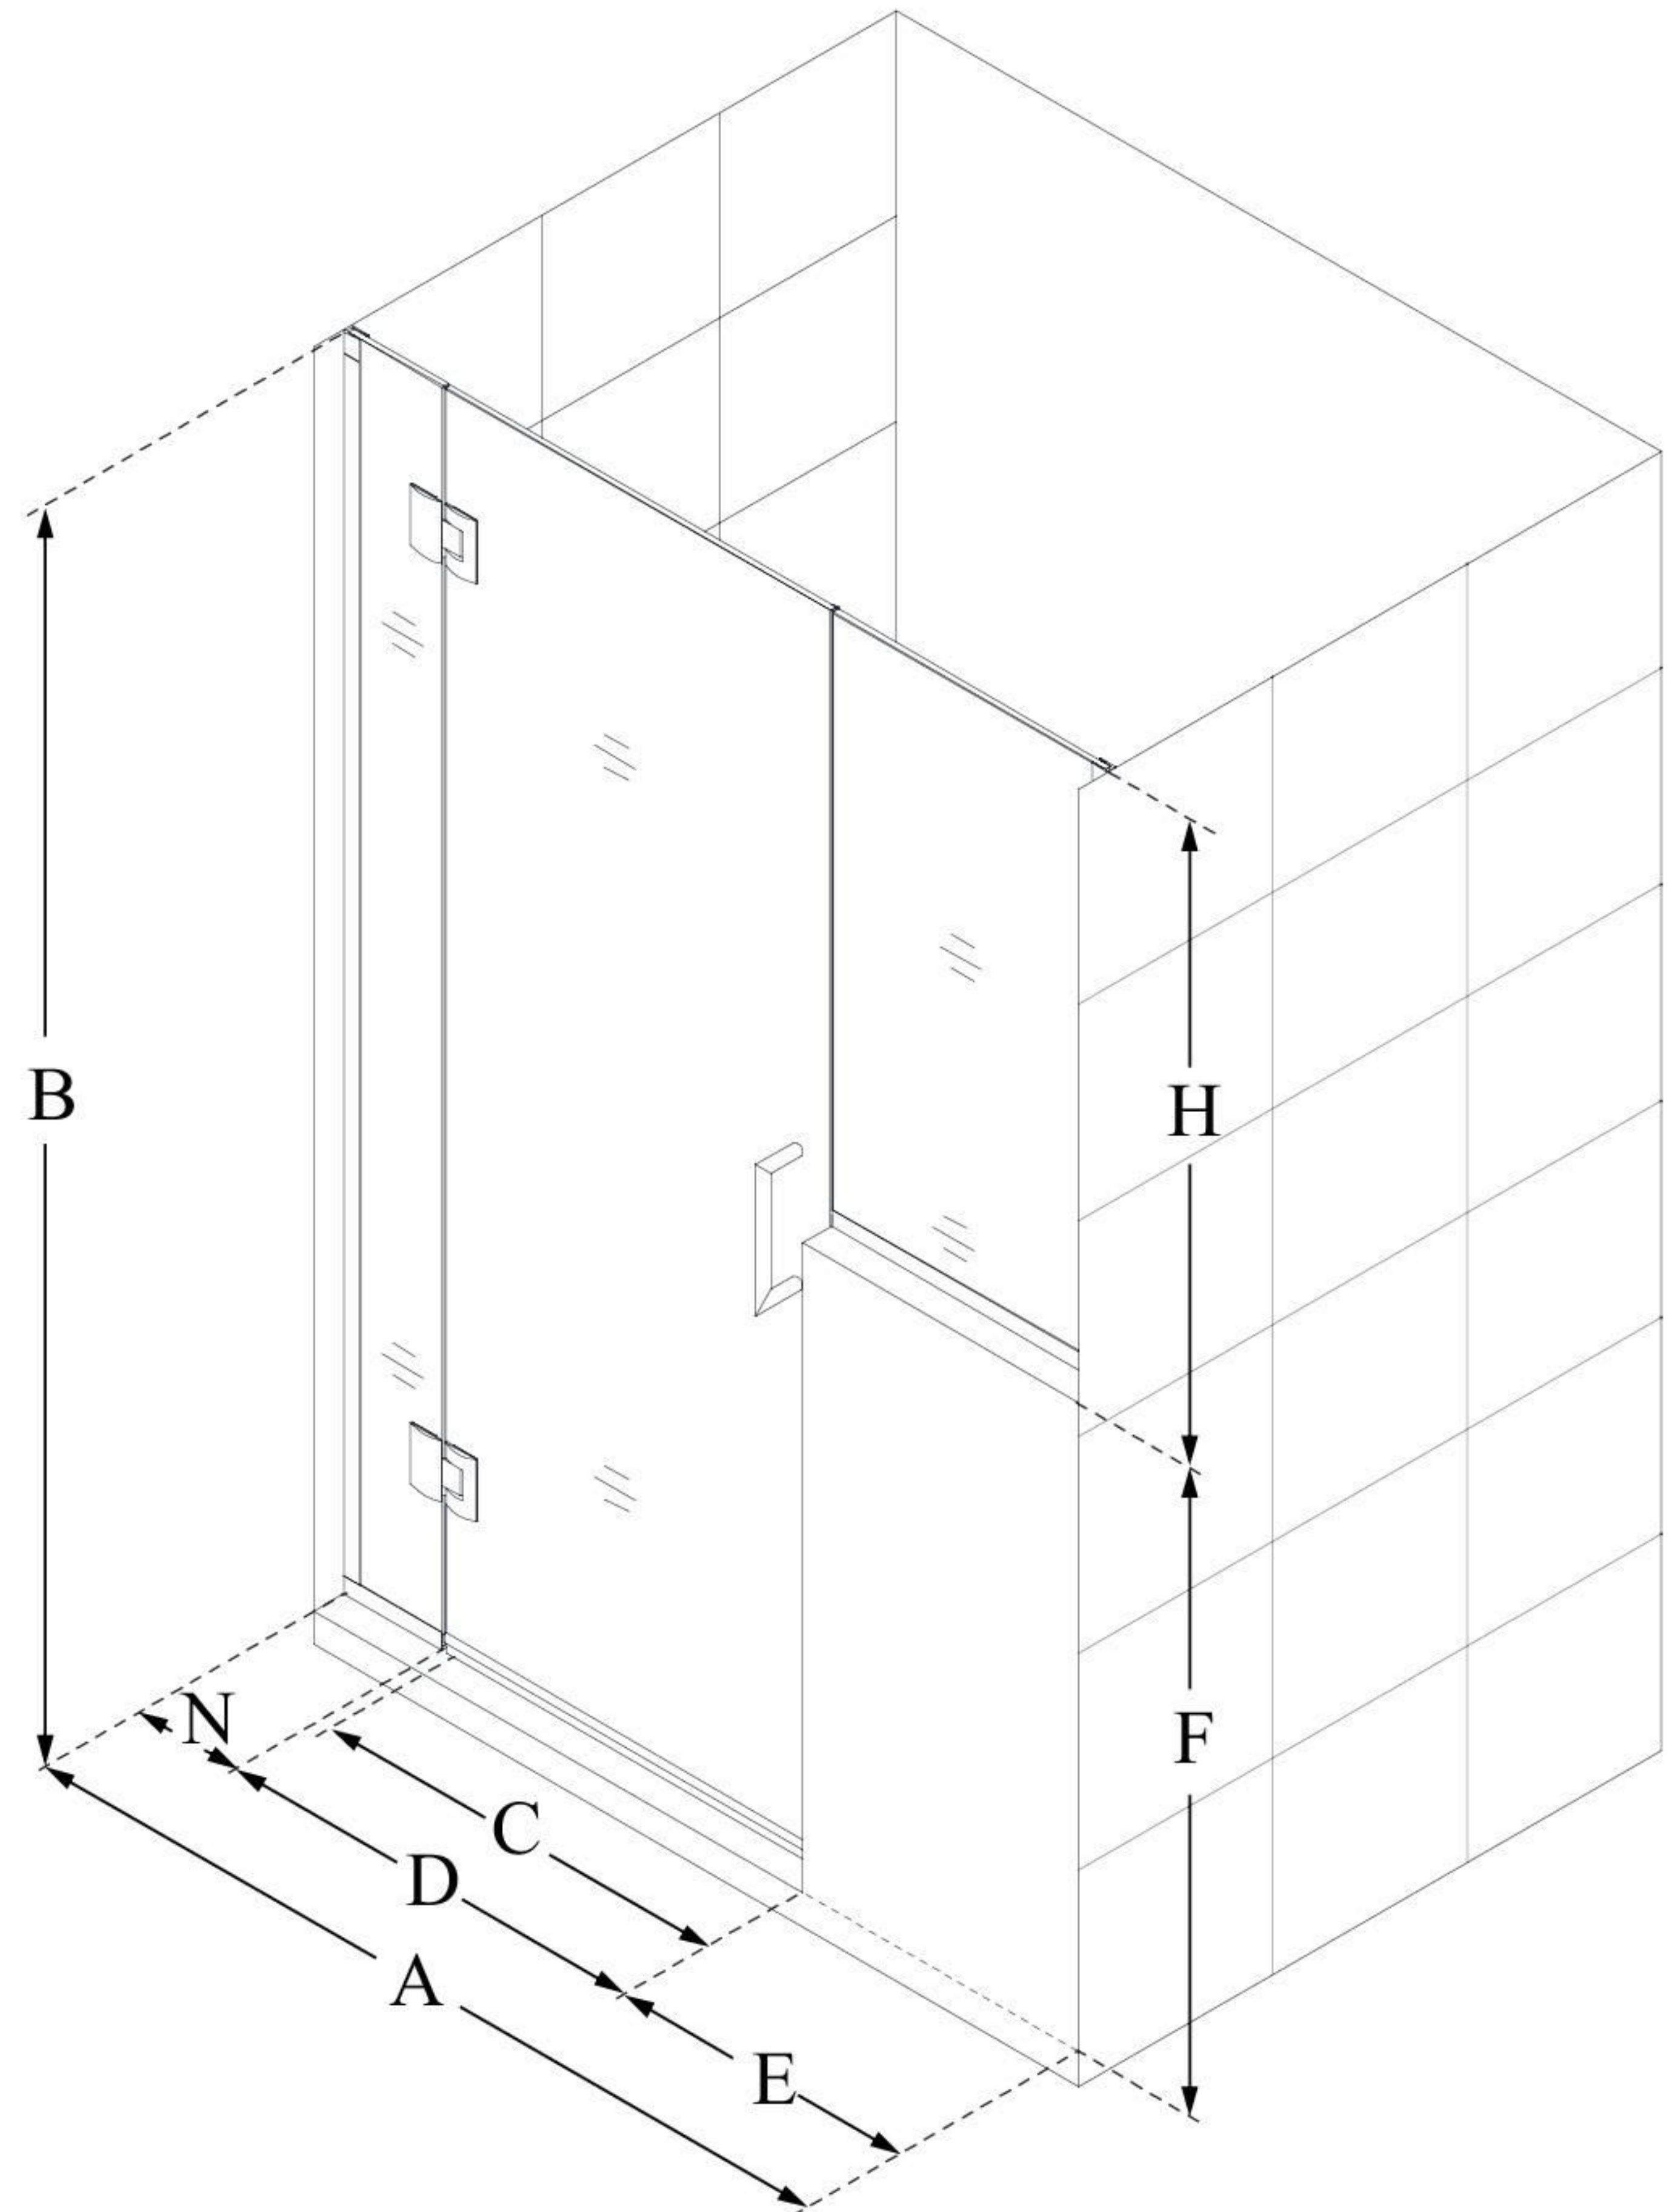

D1303636

UNIDOOR-X

DreamLine Unidoor-X 72-72
1/2" W x 72" H Frameless Hinged
Shower Door, Clear Glass

SWING DOOR

CONFIGURATION DIMENSIONS:

A: 72 - 72 1/2"

MODEL WIDTH

B: 72"

MODEL HEIGHT

C: 29"

ACCESS WIDTH

D: 30"

DOOR WIDTH

E: 36"

INLINE BUTTRESS PANEL WIDTH

F: 36"

BUTTRESS WALL HEIGHT

H: 36"

BUTTRESS GLASS HEIGHT

N: 6"

HINGE PANEL WIDTH

DreamLine reserves the right to update or modify the hardware or materials pictured without prior notice for the purpose of product improvement and customer satisfaction.