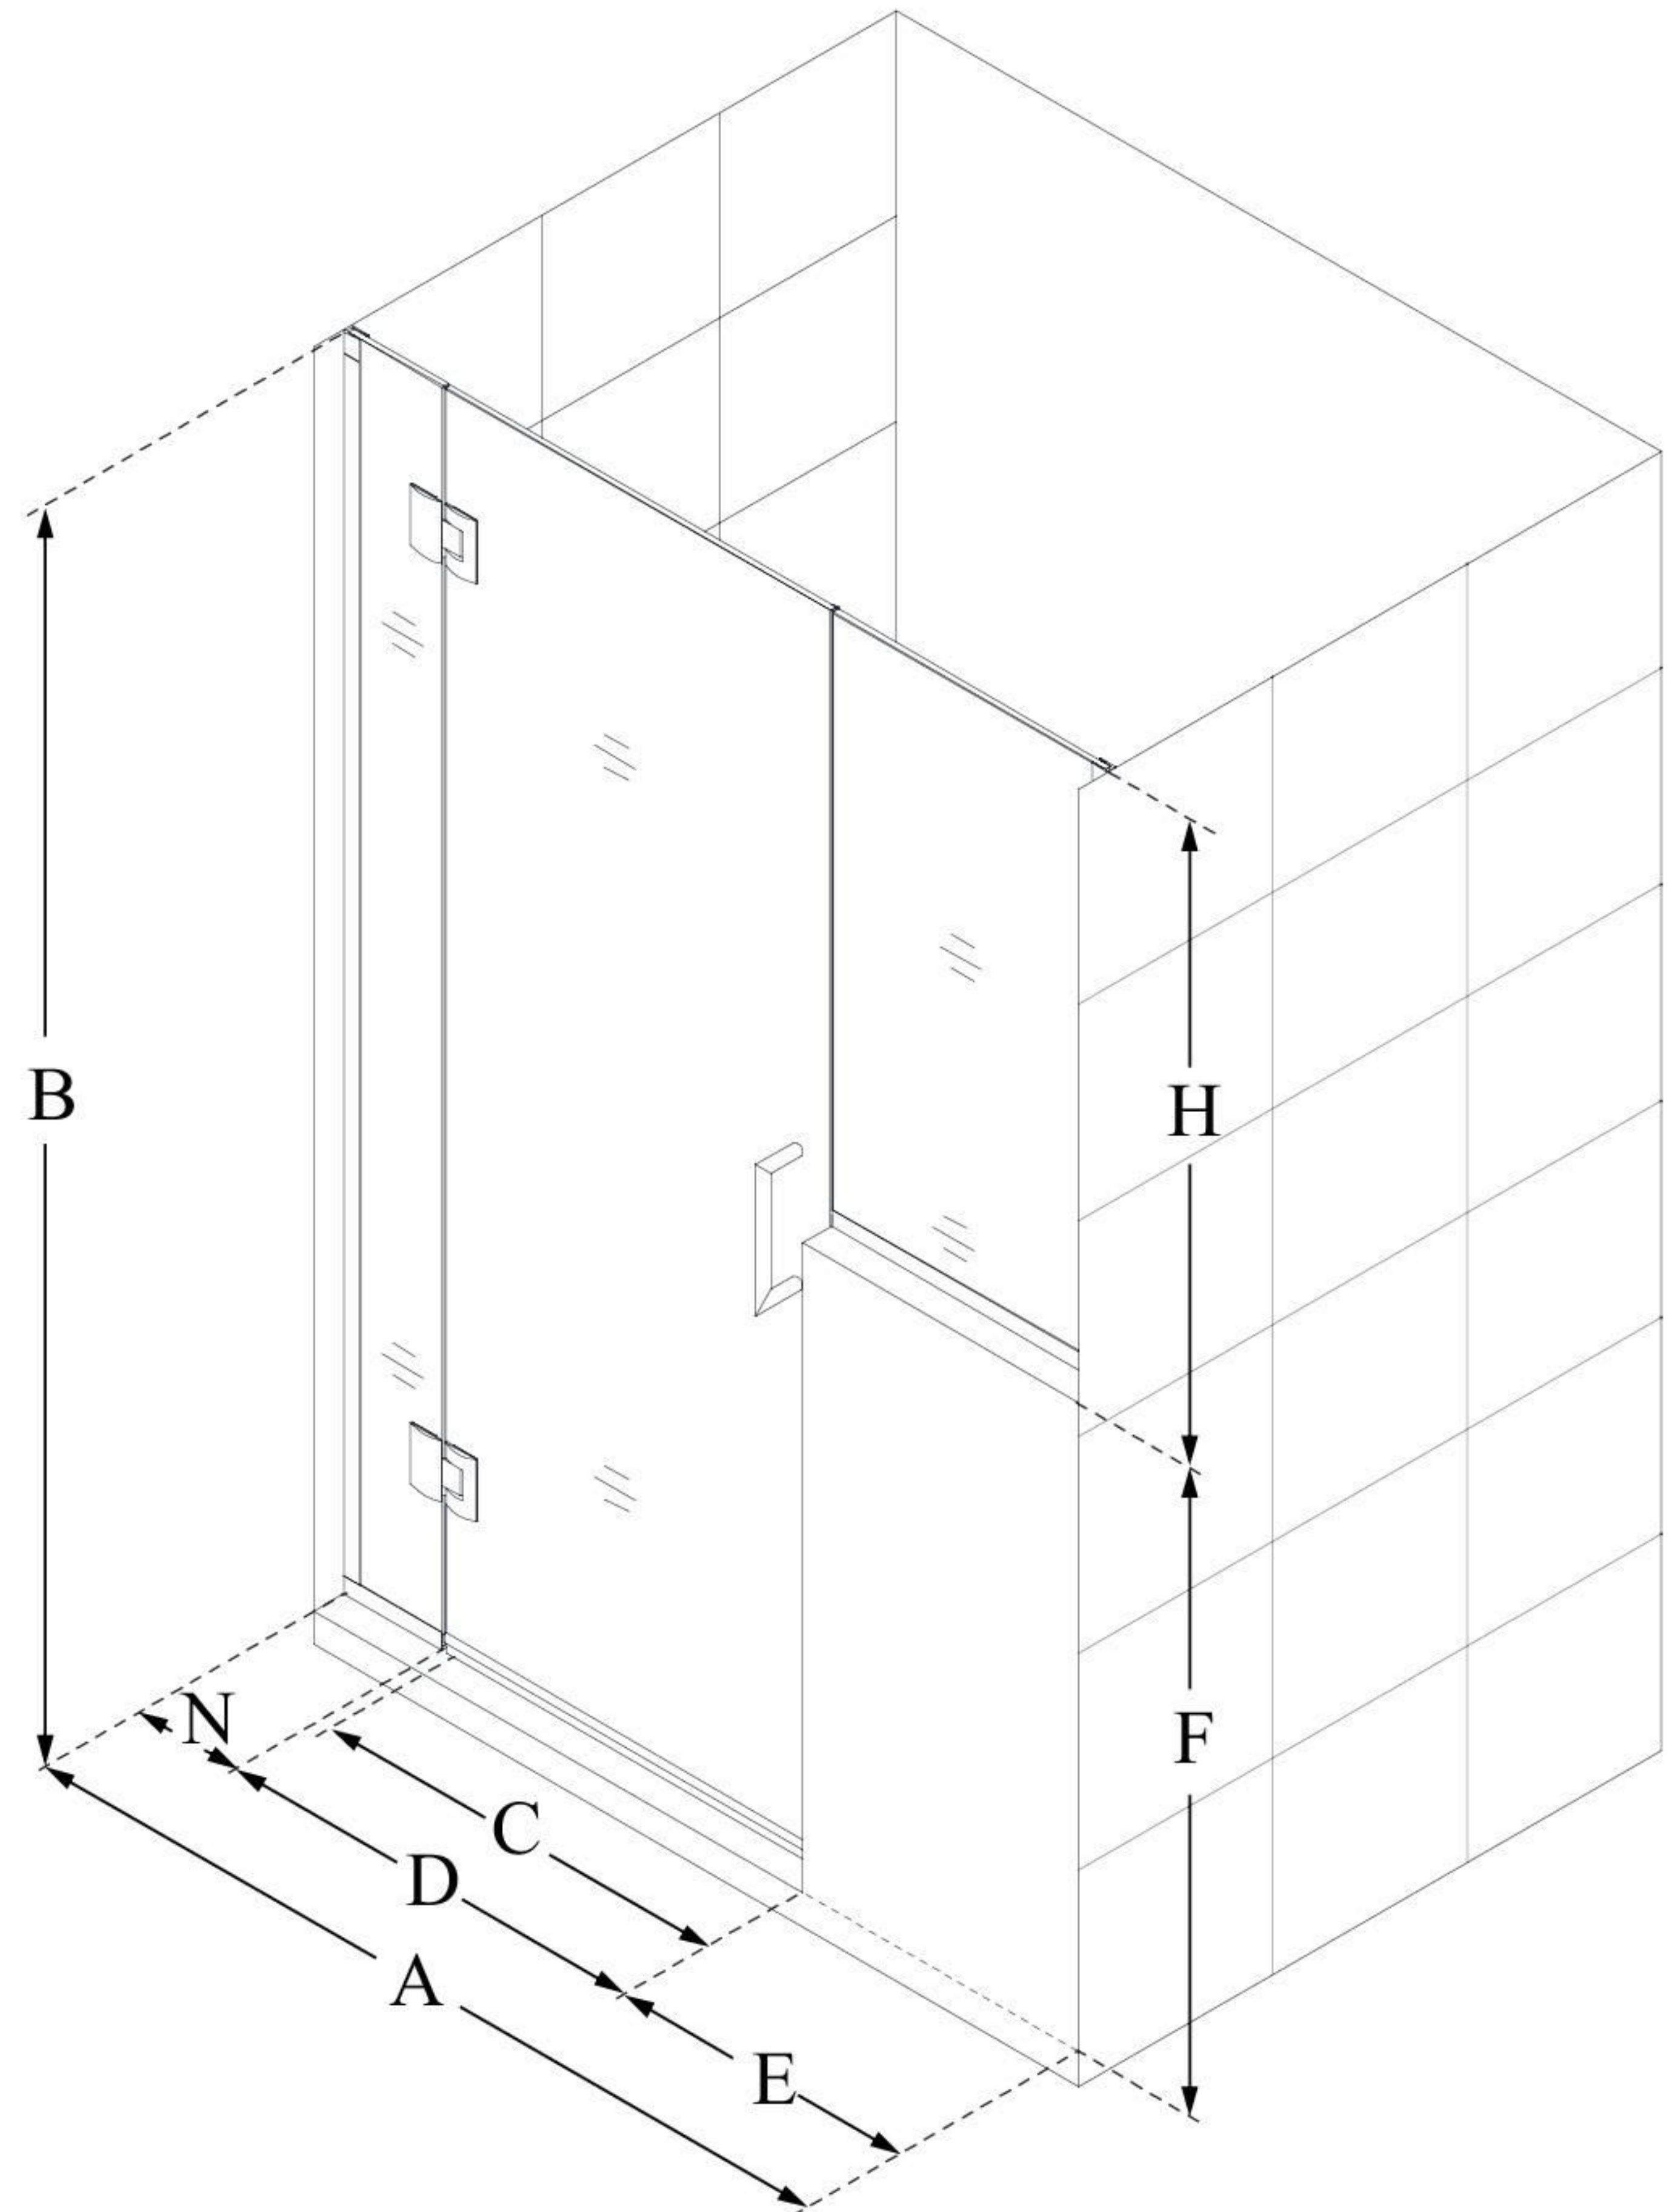

D1303634

UNIDOOR-X

DreamLine Unidoor-X 72-72
1/2" W x 72" H Frameless Hinged
Shower Door, Clear Glass

SWING DOOR

CONFIGURATION DIMENSIONS:

A: 72 - 72 1/2"

MODEL WIDTH

B: 72"

MODEL HEIGHT

C: 29"

ACCESS WIDTH

D: 30"

DOOR WIDTH

E: 36"

INLINE BUTTRESS PANEL WIDTH

F: 38"

BUTTRESS WALL HEIGHT

H: 34"

BUTTRESS GLASS HEIGHT

N: 6"

HINGE PANEL WIDTH

DreamLine reserves the right to update or modify the hardware or materials pictured without prior notice for the purpose of product improvement and customer satisfaction.