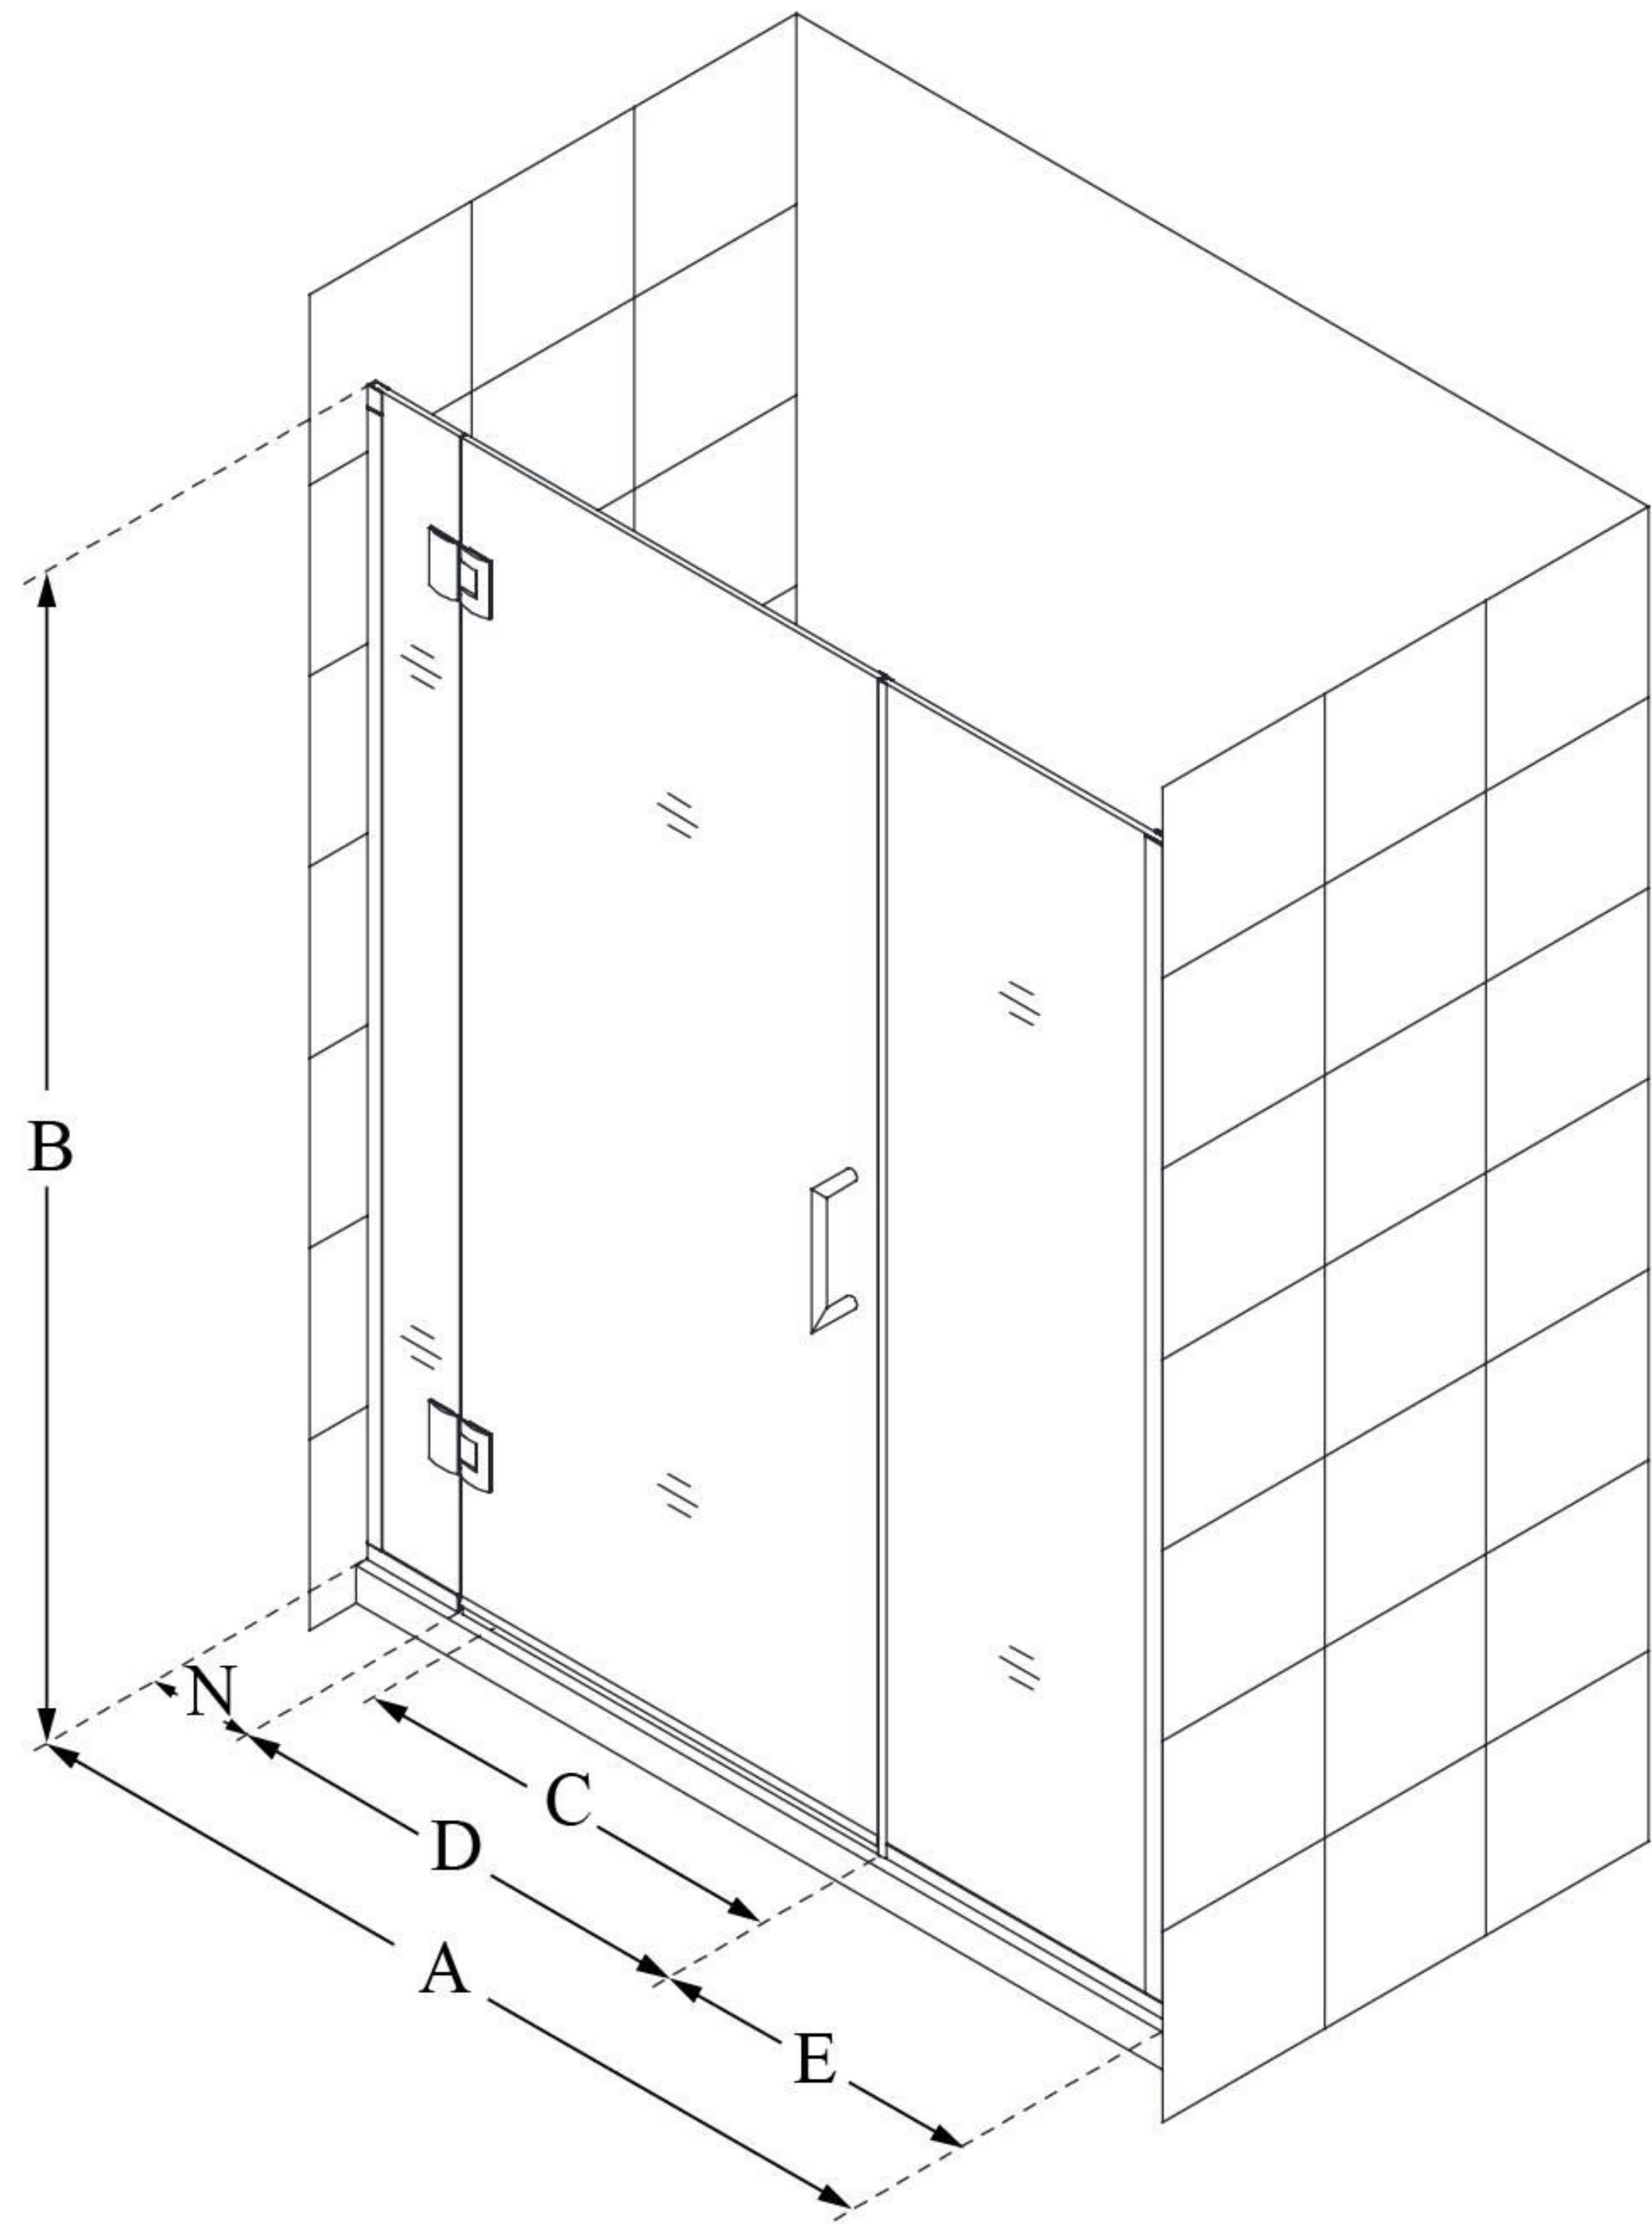

## UNIDOOR-X

DreamLine Unidoor-X 66-66  
1/2" W x 72" H Frameless Hinged  
Shower Door, Clear Glass

**SWING DOOR**

### CONFIGURATION DIMENSIONS:

**A: 66 - 66 1/2"**

MODEL WIDTH

**B: 72"**

MODEL HEIGHT

**C: 29"**

ACCESS WIDTH

**D: 30"**

DOOR WIDTH

**E: 30"**

INLINE PANEL WIDTH

**N: 6"**

HINGE PANEL WIDTH

DreamLine reserves the right to update or modify the hardware or materials pictured without prior notice for the purpose of product improvement and customer satisfaction.