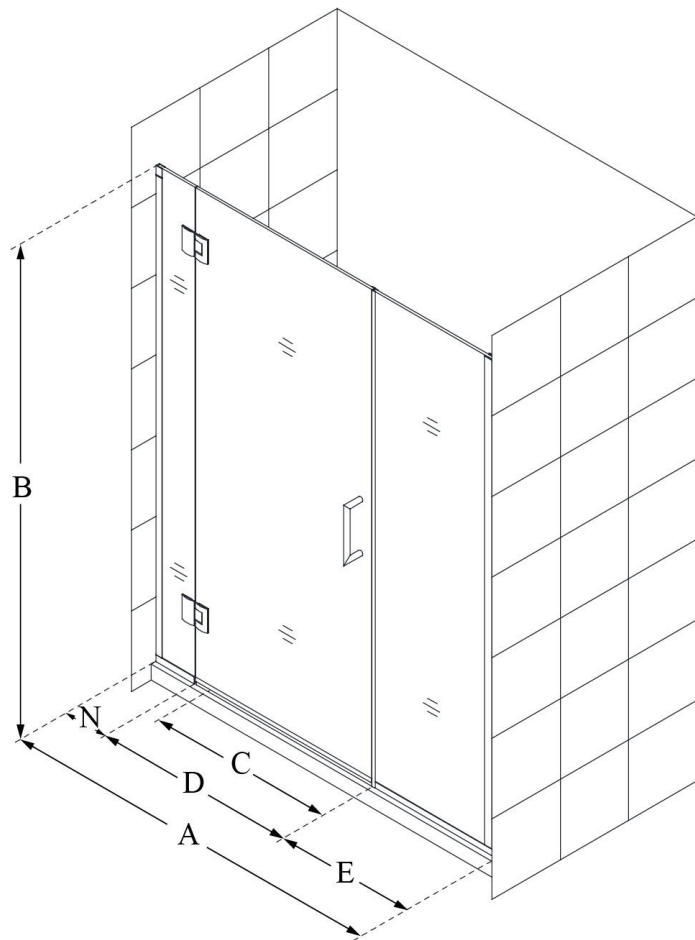

D13030572

UNIDOOR-X

DreamLine Unidoor-X 66 1/2-
67" W x 72" H Frameless Hinged
Shower Door, Clear Glass

SWING DOOR

CONFIGURATION DIMENSIONS:

A: 66 1/2 - 67"

MODEL WIDTH

B: 72"

MODEL HEIGHT

C: 29"

ACCESS WIDTH

D: 30"

DOOR WIDTH

E: 30 1/2"

INLINE PANEL WIDTH

N: 6"

HINGE PANEL WIDTH

DreamLine reserves the right to update or modify the hardware or materials pictured without prior notice for the purpose of product improvement and customer satisfaction.